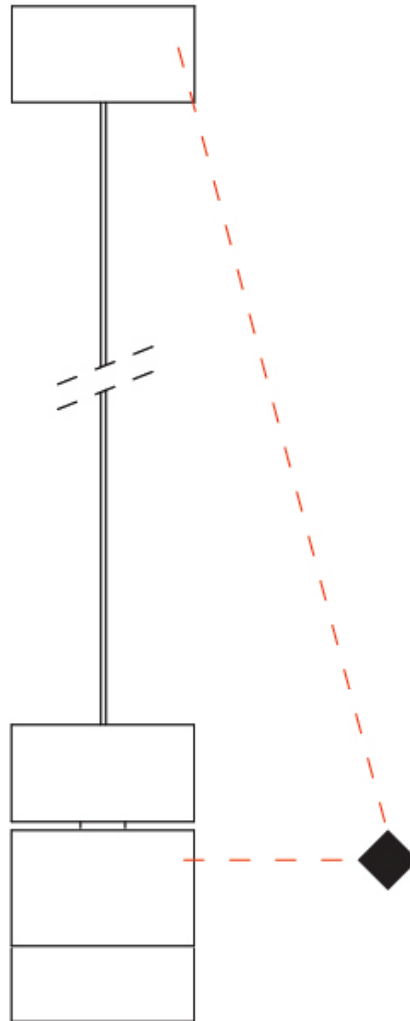

A7100001-

PROJECT _____

TYPE _____

SPECIFIER _____

QUANTITY _____

DATE _____

A