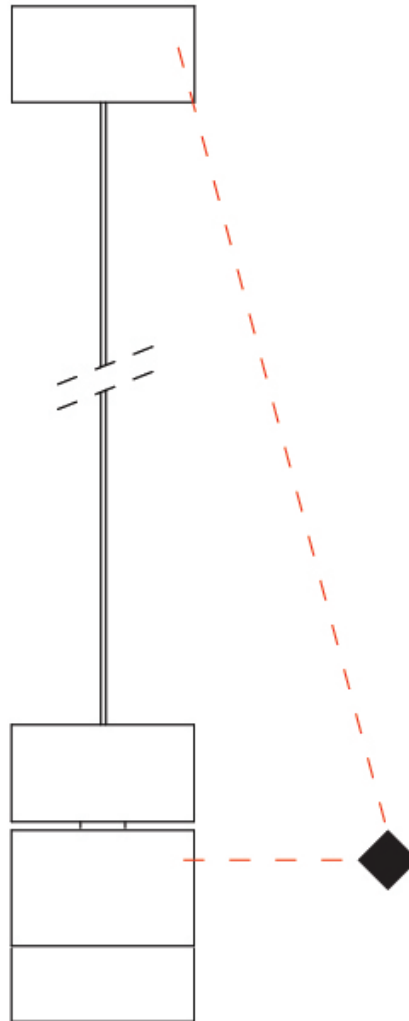

A7100003-

PROJECT _____

TYPE _____

SPECIFIER _____

QUANTITY _____

DATE _____

A