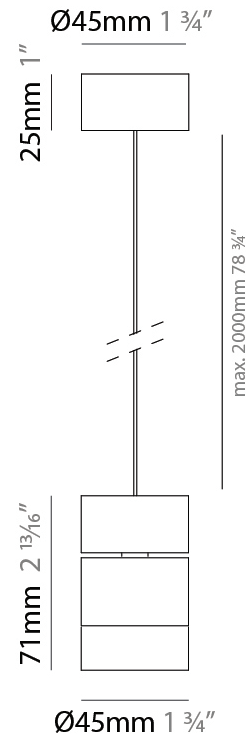

COMPACTO SUSPENSION

A7100003-

base number   Color   Finish
Temperature   Options

1. To build a product code in our configurator select the specify button on the base model # product page
2. To build a manual product code on this datasheet choose from the options listed below in blue font and add the suffix to the base model #

GENERAL

Series: Compacto
Partner: Letroh
Division: Architectural
Installation: Suspension
Product Type: Pendant
Mounting Location: Ceiling
Light Distribution: Direct

PHYSICAL

Shape: Cylinder
Diameter (mm): 45
Diameter (in): 1 3/4
Height (mm): 71
Height (in): 2 13/16
Max. Overall Height (mm): 2071
Max. Overall Height (in): 81 9/16
Weight (kg): 0.26
Diffuser: PMMA - Opal
Fixture Finish: WHI / BLK
Fixture Material: Aluminum
Cable Details: 2000mm/78 3/4" Transparent Cab

ELECTRICAL

Lamp Type: LED (Zhaga Standard)
Input Wattage (W): 9
Dimming: Tri-Mode (Non-Dimming and Phase Dimming (120Vac only) and 0-10V Dimming)
Driver Included: No
Driver Location: Remote
Driver Type: Constant Current - Universal
Driver Class: Class 2
Input Voltage (V): 120 - 277
Constant Current (MA): 250

LED

Color Temperature (°K): 2700 / 3000
Max. Delivered Lumen (lm): 708 / 750
CRI: >97 CRI
Lamp Life (hrs): 50000

OPTICAL

RATINGS AND CERTIFICATIONS

Certified By: Certified for North American Standards
IP rating: IP20

PROJECT
TYPE
SPECIFIER
QUANTITY
DATE