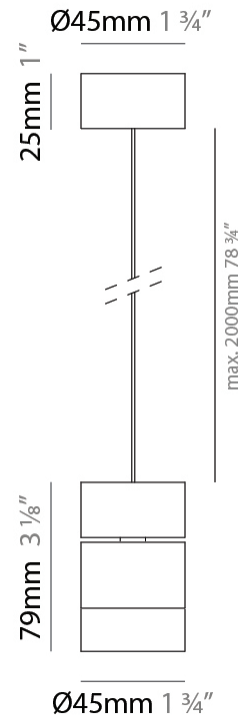

COMPACTO SUSPENSION

A7100001- -

base number   Color   Finish
Temperature   Options

1. To build a product code in our configurator select the specify button on the base model # product page
2. To build a manual product code on this datasheet choose from the options listed below in blue font and add the suffix to the base model #

GENERAL

Series: Compacto
Partner: Letroh
Division: Architectural
Installation: Suspension
Product Type: Pendant
Mounting Location: Ceiling
Light Distribution: Downlight

PHYSICAL

Shape: Cylinder
Diameter (mm): 45
Diameter (in): 1 3/4
Height (mm): 79
Height (in): 81 7/8
Max. Overall Height (mm): 2079
Weight (kg): 0.26
Fixture Finish: WHI / BLK
Fixture Material: Aluminum
Cable Details: 2000mm/78 3/4" Transparent Cable

ELECTRICAL

Lamp Type: LED (Zhaga Standard)
Input Wattage (W): 9
Dimming: Tri-Mode (Non-Dimming and Phase Dimming (120Vac only) and 0-10V Dimming)
Driver Included: No
Driver Location: Remote
Driver Type: Constant Current - Universal
Driver Class: Class 2
Input Voltage (V): 120 - 277
Constant Current (MA): 250

LED

Color Temperature (°K): 2700 / 3000
Max. Delivered Lumen (lm): 728 / 770
CRI: >97 CRI
Lamp Life (hrs): 50000

OPTICAL

Optic°: 20 / 40 / 60
Adjustability: Tilting and rotating

RATINGS AND CERTIFICATIONS

Certified By: Certified for North American Standards
IP rating: IP20

PROJECT
TYPE
SPECIFIER
QUANTITY
DATE