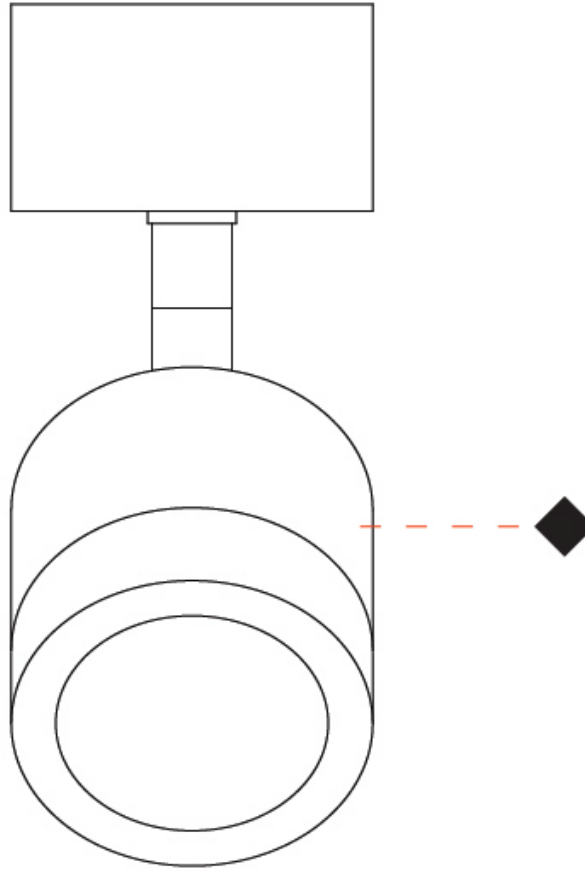

A7200019-

PROJECT _____

TYPE _____

SPECIFIER _____

QUANTITY _____

DATE _____

A