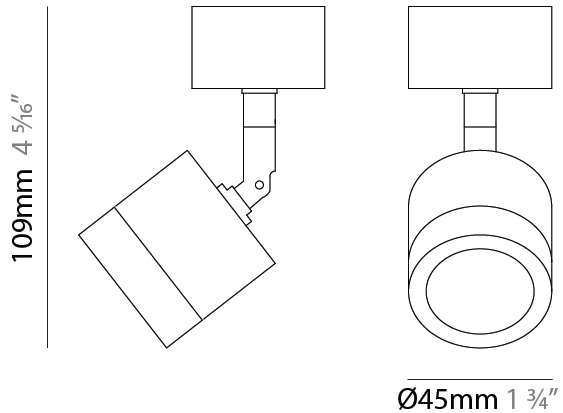

COMPACTO SURFACE

A7200019- -

base number   Color   Finish
Temperature   Options

PROJECT
TYPE
SPECIFIER
QUANTITY
DATE

1. To build a product code in our configurator select the specify button on the base model # product page
2. To build a manual product code on this datasheet choose from the options listed below in blue font and add the suffix to the base model #

GENERAL

Series: Compacto
Partner: Letroh
Division: Architectural
Installation: Surface
Product Type: Spots
Mounting Location: Ceiling
Light Distribution: Adjustable / Downlight

PHYSICAL

Aperture Sizes - Downlights: 1"
Shape: Cylinder
Diameter (mm): 45
Diameter (in): 1 3/4
Height (mm): 109
Height (in): 4 5/16
Weight (kg): 0.14
Fixture Finish: WHI / BLK
Fixture Material: Aluminum

ELECTRICAL

Lamp Type: LED (Zhaga Standard)
Input Wattage (W): 9
Dimming: Tri-Mode (Non-Dimming and Phase Dimming (120Vac only) and 0-10V Dimming)
Driver Included: No
Driver Location: Remote
Driver Type: Constant Current - Universal
Driver Class: Class 2
Input Voltage (V): 120 - 277
Constant Current (MA): 250

LED

Color Temperature (°K): 2700 / 3000
Max. Delivered Lumen (lm): 728 / 770
CRI: >97 CRI
Lamp Life (hrs): 50000

OPTICAL

Optic°: 20 / 40 / 60
Adjustability: Tilting and rotating

RATINGS AND CERTIFICATIONS

Certified By: Certified for North American Standards
IP rating: IP20