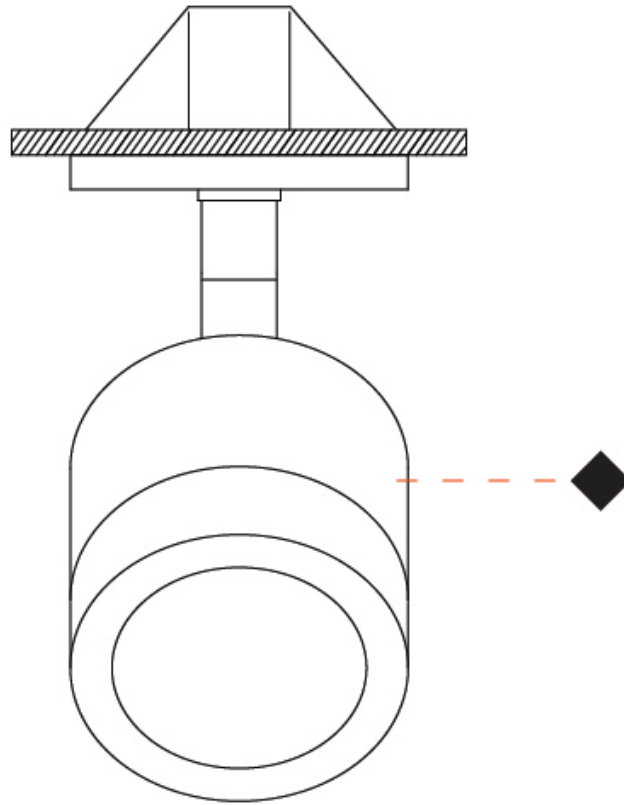

A7200017-

PROJECT _____

TYPE _____

SPECIFIER _____

QUANTITY _____

DATE _____

A