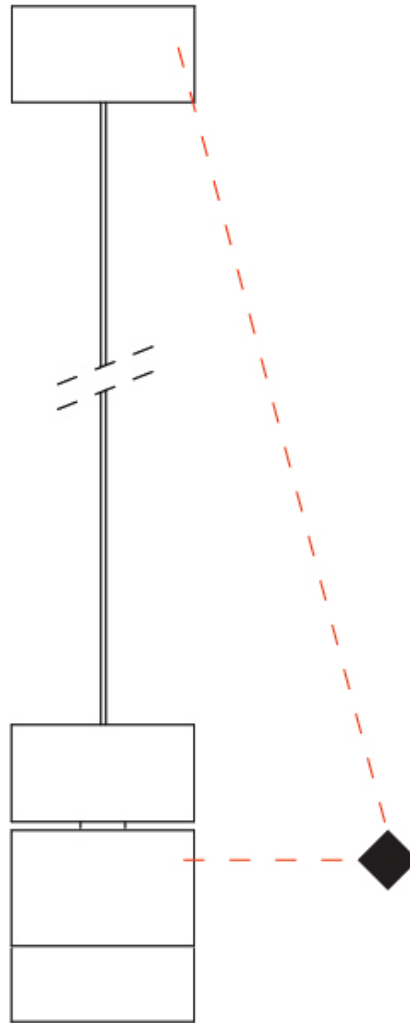

A7100003-

PROJECT _____

TYPE _____

SPECIFIER _____

QUANTITY _____

DATE _____

A