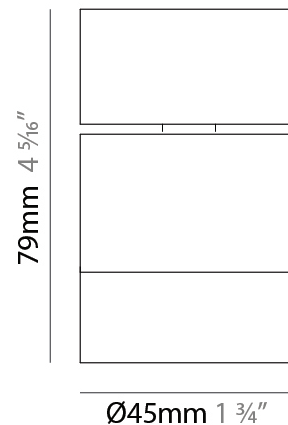

COMPACTO SURFACE

A7200021- -

base number   Color   Finish
Temperature   Options

1. To build a product code in our configurator select the specify button on the base model # product page
2. To build a manual product code on this datasheet choose from the options listed below in blue font and add the suffix to the base model #

GENERAL

Series: Compacto
Partner: Letroh
Division: Architectural
Installation: Surface
Product Type: Ceiling Surface
Mounting Location: Ceiling
Light Distribution: Downlight

PHYSICAL

Aperture Sizes - Downlights: 1"
Shape: Cylinder
Diameter (mm): 45
Diameter (in): 1 3/4
Height (mm): 79
Height (in): 3 1/8
Weight (kg): 0.15
Fixture Finish: WHI / BLK
Fixture Material: Aluminum

ELECTRICAL

Lamp Type: LED (Zhaga Standard)
Input Wattage (W): 9
Dimming: Tri-Mode (Non-Dimming and Phase Dimming (120Vac only) and 0-10V Dimming)
Driver Included: No
Driver Location: Remote
Driver Type: Constant Current - Universal
Driver Class: Class 2
Input Voltage (V): 120 - 277
Constant Current (MA): 250

LED

Color Temperature (°K): 2700 / 3000
Max. Delivered Lumen (lm): 728 / 770
CRI: >97 CRI
Lamp Life (hrs): 50000

OPTICAL

Optic°: 20 / 40 / 60
Adjustability: Tilting and rotating

RATINGS AND CERTIFICATIONS

Certified By: Certified for North American Standards
IP rating: IP20

PROJECT _____
TYPE _____
SPECIFIER _____
QUANTITY _____
DATE _____