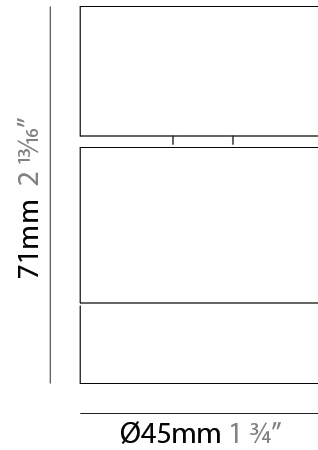

COMPACTO SURFACE

A7200023-

base number   Color   Finish
Temperature   Options

PROJECT
TYPE
SPECIFIER
QUANTITY
DATE

1. To build a product code in our configurator select the specify button on the base model # product page
2. To build a manual product code on this datasheet choose from the options listed below in blue font and add the suffix to the base model #

GENERAL

Series: Compacto
Partner: Letroh
Division: Architectural
Installation: Surface
Product Type: Ceiling Surface
Mounting Location: Ceiling
Light Distribution: Direct

PHYSICAL

Aperture Sizes - Downlights: 1"
Shape: Cylinder
Diameter (mm): 45
Diameter (in): 1 3/4
Height (mm): 71
Height (in): 2 13/16
Weight (kg): 0.15
Diffuser: PMMA - Opal
Fixture Finish: WHI / BLK
Fixture Material: Aluminum

ELECTRICAL

Lamp Type: LED (Zhaga Standard)
Input Wattage (W): 9
Dimming: Tri-Mode (Non-Dimming and Phase Dimming (120Vac only) and 0-10V Dimming)
Driver Included: No
Driver Location: Remote
Driver Type: Constant Current - Universal
Driver Class: Class 2
Input Voltage (V): 120 - 277
Constant Current (MA): 250

LED

Color Temperature (°K): 2700 / 3000
Max. Delivered Lumen (lm): 708 / 750
CRI: >97 CRI
Lamp Life (hrs): 50000

OPTICAL

RATINGS AND CERTIFICATIONS

Certified By: Certified for North American Standards
IP rating: IP20