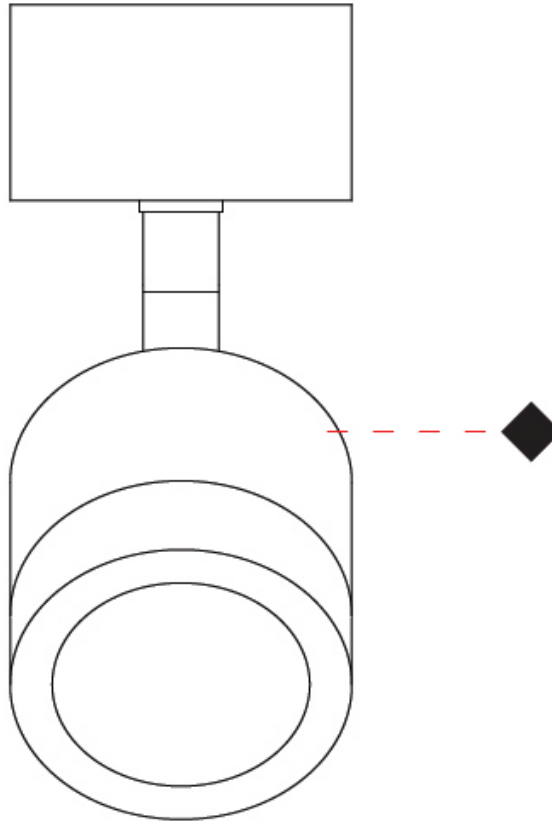

A7200020-

PROJECT

TYPE

SPECIFIER

QUANTITY

DATE

A