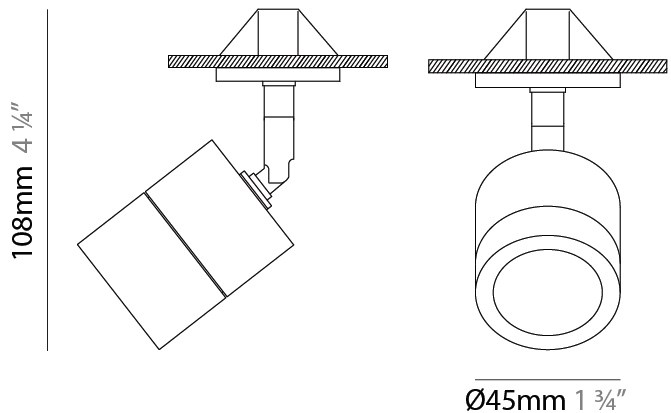

COMPACTO SURFACE

A7200018- -

base number   Color   Finish
Temperature   Options

1. To build a product code in our configurator select the specify button on the base model # product page
2. To build a manual product code on this datasheet choose from the options listed below in blue font and add the suffix to the base model #

GENERAL

Series: Compacto
Partner: Letroh
Division: Architectural
Installation: Surface
Product Type: Spots
Mounting Location: Ceiling
Light Distribution: Adjustable / Downlight

PHYSICAL

Aperture Sizes - Downlights: 1"
Shape: Cylinder
Diameter (mm): 45
Diameter (in): 1 ¾
Height (mm): 108
Height (in): 4 ¼
Weight (kg): 0.17
Fixture Finish: WHI / BLK
Fixture Material: Aluminum

ELECTRICAL

Lamp Type: LED (Zhaga Standard)
Input Wattage (W): 9
Dimming: Tri-Mode (Non-Dimming and Phase Dimming (120Vac only) and 0-10V Dimming)
Driver Included: No
Driver Location: Remote
Driver Type: Constant Current - Universal
Driver Class: Class 2
Input Voltage (V): 120 - 277
Constant Current (MA): 250

LED

Color Temperature (°K): 2700 / 3000
Max. Delivered Lumen (lm): 698 / 740
CRI: >97 CRI
Lamp Life (hrs): 50000

OPTICAL

Optic°: 20 and Honeycomb Lens included
Adjustability: Tilting and rotating

RATINGS AND CERTIFICATIONS

Certified By: Certified for North American Standards
IP rating: IP20