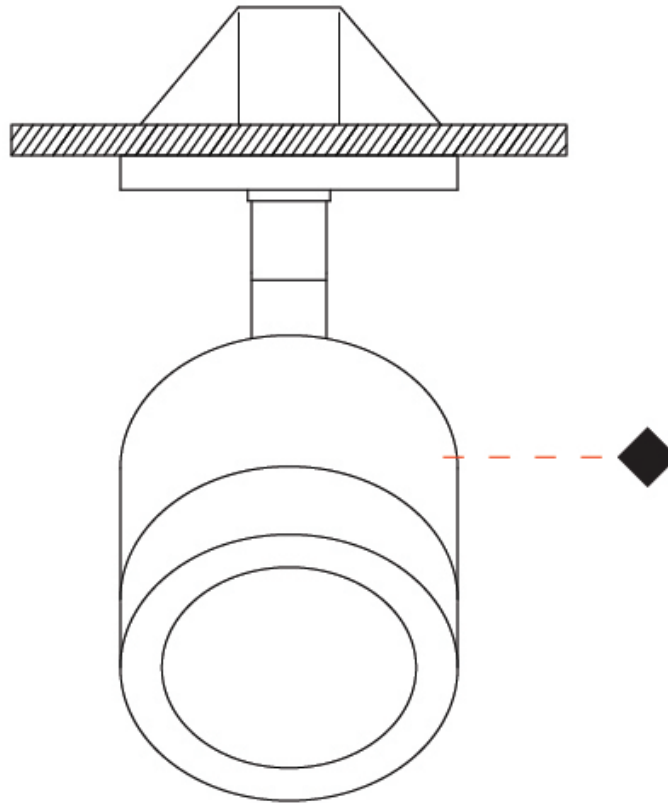

A7200018-

PROJECT _____

TYPE _____

SPECIFIER _____

QUANTITY _____

DATE _____

A