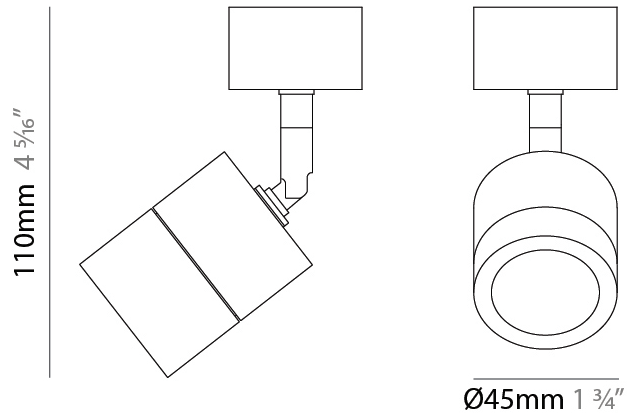

COMPACTO SURFACE

A7200020-

base number   Color   Finish
Temperature   Options

PROJECT _____
TYPE _____
SPECIFIER _____
QUANTITY _____
DATE _____

1. To build a product code in our configurator select the specify button on the base model # product page
2. To build a manual product code on this datasheet choose from the options listed below in blue font and add the suffix to the base model #

GENERAL

Series: Compacto
Partner: Letroh
Division: Architectural
Installation: Surface
Product Type: Spots
Mounting Location: Ceiling
Light Distribution: Adjustable / Downlight

PHYSICAL

Aperture Sizes - Downlights: 1"
Shape: Cylinder
Diameter (mm): 45
Diameter (in): 1 3/4
Height (mm): 110
Height (in): 4 5/16
Weight (kg): 0.16
Fixture Finish: WHI / BLK
Fixture Material: Aluminum

ELECTRICAL

Lamp Type: LED (Zhaga Standard)
Input Wattage (W): 9
Dimming: Tri-Mode (Non-Dimming and Phase Dimming (120Vac only) and 0-10V Dimming)
Driver Included: No
Driver Location: Remote
Driver Type: Constant Current - Universal
Driver Class: Class 2
Input Voltage (V): 120 - 277
Constant Current (MA): 250

LED

Color Temperature (°K): 2700 / 3000
Max. Delivered Lumen (lm): 698 / 740
CRI: >97 CRI
Lamp Life (hrs): 50000

OPTICAL

Optic°: 20 and Honeycomb Lens included
Adjustability: Tilting and rotating

RATINGS AND CERTIFICATIONS

Certified By: Certified for North American Standards
IP rating: IP20