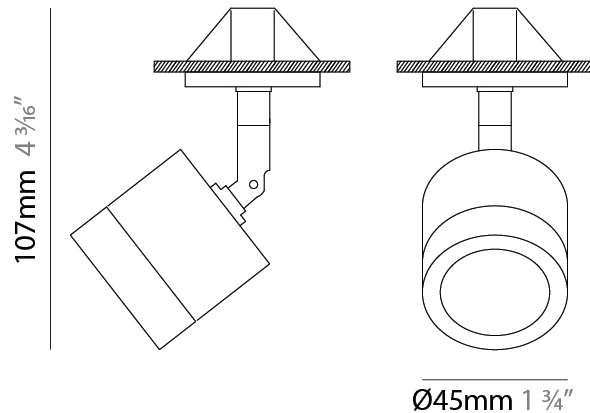

COMPACTO SURFACE

A7200017- -

base number   Color   Finish
Temperature   Options

1. To build a product code in our configurator select the specify button on the base model # product page
2. To build a manual product code on this datasheet choose from the options listed below in blue font and add the suffix to the base model #

GENERAL

Series: Compacto
Partner: Letroh
Division: Architectural
Installation: Surface
Product Type: Spots
Mounting Location: Ceiling
Light Distribution: Adjustable / Downlight

PHYSICAL

Aperture Sizes - Downlights: 1"
Shape: Cylinder
Diameter (mm): 45
Diameter (in): 1 3/4
Height (mm): 107
Height (in): 4 3/16
Weight (kg): 0.15
Fixture Finish: WHI / BLK
Fixture Material: Aluminum

ELECTRICAL

Lamp Type: LED (Zhaga Standard)
Input Wattage (W): 9
Dimming: Tri-Mode (Non-Dimming and Phase Dimming (120Vac only) and 0-10V Dimming)
Driver Included: No
Driver Location: Remote
Driver Type: Constant Current - Universal
Driver Class: Class 2
Input Voltage (V): 120 - 277
Constant Current (MA): 250

LED

Color Temperature (°K): 2700 / 3000
Max. Delivered Lumen (lm): 728 / 770
CRI: >97 CRI
Lamp Life (hrs): 50000

OPTICAL

Optic°: 20 / 40 / 60
Adjustability: Tilting and rotating

RATINGS AND CERTIFICATIONS

Certified By: Certified for North American Standards
IP rating: IP20