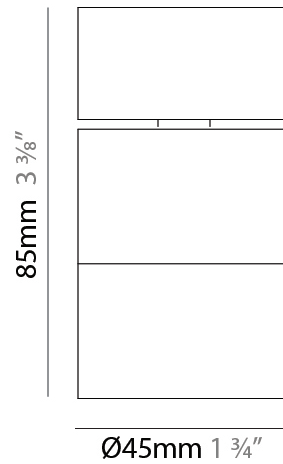

COMPACTO SURFACE

A7200022- -

base number   Color   Finish
Temperature   Options

1. To build a product code in our configurator select the specify button on the base model # product page
2. To build a manual product code on this datasheet choose from the options listed below in blue font and add the suffix to the base model #

GENERAL

Series: Compacto
Partner: Letroh
Division: Architectural
Installation: Surface
Product Type: Ceiling Surface
Mounting Location: Ceiling
Light Distribution: Downlight

PHYSICAL

Aperture Sizes - Downlights: 1"
Shape: Cylinder
Diameter (mm): 45
Diameter (in): 1 3/4
Height (mm): 85
Height (in): 3 3/8
Weight (kg): 0.17
Fixture Finish: WHI / BLK
Fixture Material: Aluminum

ELECTRICAL

Lamp Type: LED (Zhaga Standard)
Input Wattage (W): 9
Dimming: Tri-Mode (Non-Dimming and Phase Dimming (120Vac only) and 0-10V Dimming)
Driver Included: No
Driver Location: Remote
Driver Type: Constant Current - Universal
Driver Class: Class 2
Input Voltage (V): 120 - 277
Constant Current (MA): 250

LED

Color Temperature (°K): 2700 / 3000
Max. Delivered Lumen (lm): 698 / 740
CRI: >97 CRI
Lamp Life (hrs): 50000

OPTICAL

Optic°: 20 and Honeycomb Lens included

RATINGS AND CERTIFICATIONS

Certified By: Certified for North American Standards
IP rating: IP20

PROJECT
TYPE
SPECIFIER
QUANTITY
DATE