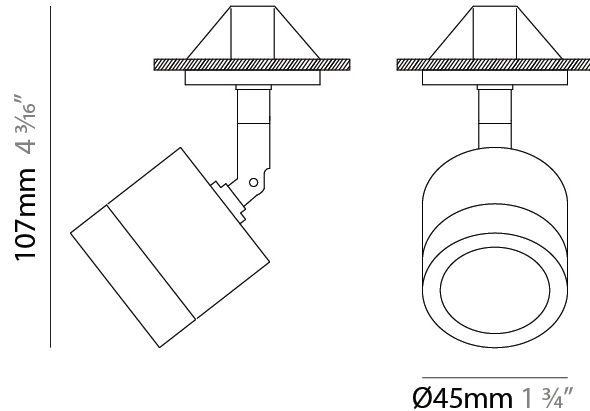

COMPACTO SURFACE

A7200017- -

base number   Color   Finish
Temperature   Options

1. To build a product code in our configurator select the specify button on the base model # product page
2. To build a manual product code on this datasheet choose from the options listed below in blue font and add the suffix to the base model #

GENERAL

Series: Compacto
Partner: Letroh
Division: Architectural
Installation: Surface
Product Type: Spots
Mounting Location: Ceiling
Light Distribution: Adjustable / Downlight

PHYSICAL

Aperture Sizes - Downlights: 1"
Shape: Cylinder
Diameter (mm): 45
Diameter (in): 1 3/4
Height (mm): 107
Height (in): 4 3/16
Weight (kg): 0.15
Fixture Finish: WHI / BLK
Fixture Material: Aluminum

ELECTRICAL

Lamp Type: LED (Zhaga Standard)
Input Wattage (W): 9
Dimming: Tri-Mode (Non-Dimming and Phase Dimming (120Vac only) and 0-10V Dimming)
Driver Included: No
Driver Location: Remote
Driver Type: Constant Current - Universal
Driver Class: Class 2
Input Voltage (V): 120 - 277
Constant Current (MA): 250

LED

Color Temperature (°K): 2700 / 3000
Max. Delivered Lumen (lm): 728 / 770
CRI: >97 CRI
Lamp Life (hrs): 50000

OPTICAL

Optic°: 20 / 40 / 60
Adjustability: Tilting and rotating

RATINGS AND CERTIFICATIONS

Certified By: Certified for North American Standards
IP rating: IP20

PROJECT
TYPE
SPECIFIER
QUANTITY
DATE