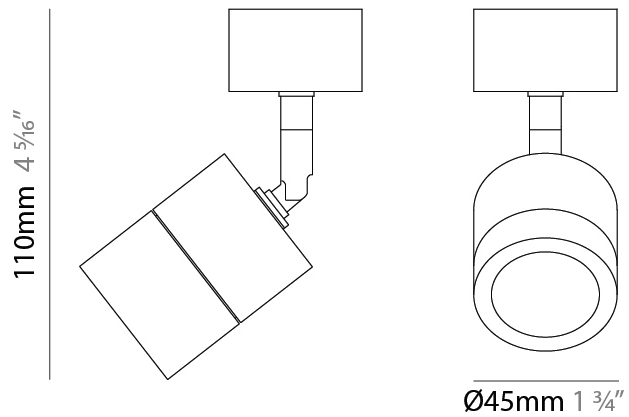

COMPACTO SURFACE

A7200020- -

base number   Color   Finish
Temperature   Options

PROJECT
TYPE
SPECIFIER
QUANTITY
DATE

1. To build a product code in our configurator select the specify button on the base model # product page
2. To build a manual product code on this datasheet choose from the options listed below in blue font and add the suffix to the base model #

GENERAL

Series: Compacto
Partner: Letroh
Division: Architectural
Installation: Surface
Product Type: Spots
Mounting Location: Ceiling
Light Distribution: Adjustable / Downlight

PHYSICAL

Aperture Sizes - Downlights: 1"
Shape: Cylinder
Diameter (mm): 45
Diameter (in): 1 3/4
Height (mm): 110
Height (in): 4 5/16
Weight (kg): 0.16
Fixture Finish: WHI / BLK
Fixture Material: Aluminum

ELECTRICAL

Lamp Type: LED (Zhaga Standard)
Input Wattage (W): 9
Dimming: Tri-Mode (Non-Dimming and Phase Dimming (120Vac only) and 0-10V Dimming)
Driver Included: No
Driver Location: Remote
Driver Type: Constant Current - Universal
Driver Class: Class 2
Input Voltage (V): 120 - 277
Constant Current (MA): 250

LED

Color Temperature (°K): 2700 / 3000
Max. Delivered Lumen (lm): 698 / 740
CRI: >97 CRI
Lamp Life (hrs): 50000

OPTICAL

Optic°: 20 and Honeycomb Lens included
Adjustability: Tilting and rotating

RATINGS AND CERTIFICATIONS

Certified By: Certified for North American Standards
IP rating: IP20