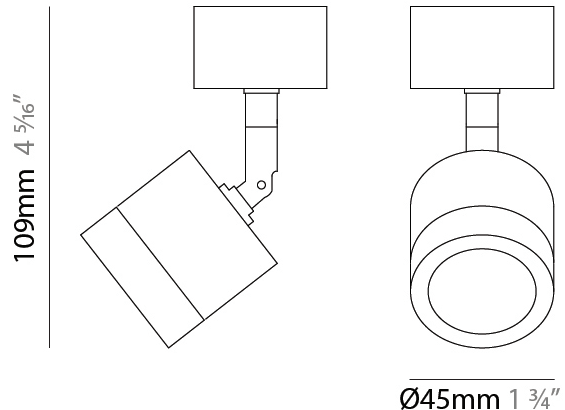

COMPACTO SURFACE

A7200019- -

base number   Color   Finish
Temperature   Options

1. To build a product code in our configurator select the specify button on the base model # product page
2. To build a manual product code on this datasheet choose from the options listed below in blue font and add the suffix to the base model #

GENERAL

Series: Compacto
Partner: Letroh
Division: Architectural
Installation: Surface
Product Type: Spots
Mounting Location: Ceiling
Light Distribution: Adjustable / Downlight

PHYSICAL

Aperture Sizes - Downlights: 1"
Shape: Cylinder
Diameter (mm): 45
Diameter (in): 1 3/4
Height (mm): 109
Height (in): 4 5/16
Weight (kg): 0.14
Fixture Finish: WHI / BLK
Fixture Material: Aluminum

ELECTRICAL

Lamp Type: LED (Zhaga Standard)
Input Wattage (W): 9
Dimming: Tri-Mode (Non-Dimming and Phase Dimming (120Vac only) and 0-10V Dimming)
Driver Included: No
Driver Location: Remote
Driver Type: Constant Current - Universal
Driver Class: Class 2
Input Voltage (V): 120 - 277
Constant Current (MA): 250

LED

Color Temperature (°K): 2700 / 3000
Max. Delivered Lumen (lm): 728 / 770
CRI: >97 CRI
Lamp Life (hrs): 50000

OPTICAL

Optic°: 20 / 40 / 60
Adjustability: Tilting and rotating

RATINGS AND CERTIFICATIONS

Certified By: Certified for North American Standards
IP rating: IP20