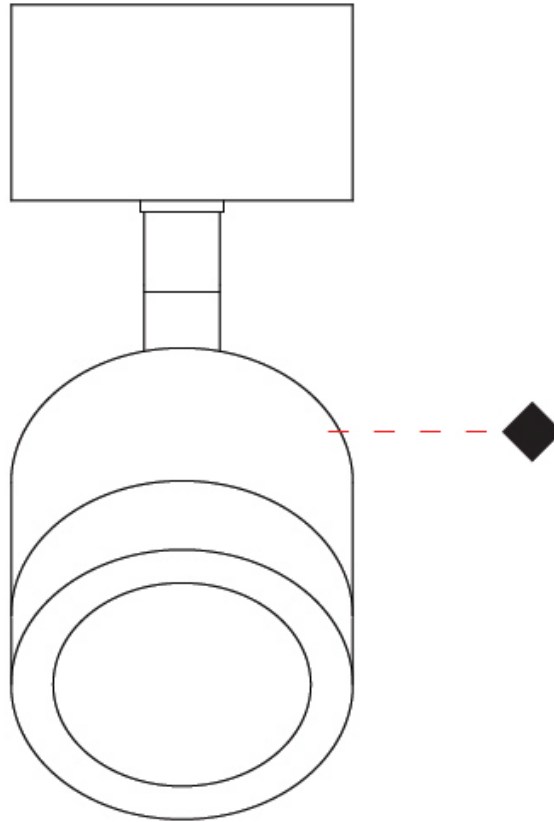

A7200020-

PROJECT	_____
TYPE	_____
SPECIFIER	_____
QUANTITY	_____
DATE	_____

A