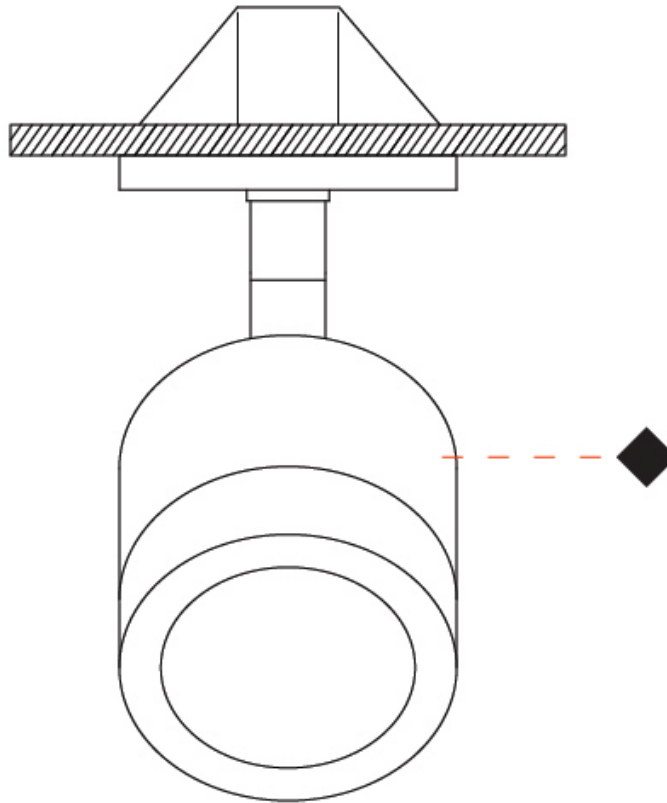

A7200018-

PROJECT _____

TYPE _____

SPECIFIER _____

QUANTITY _____

DATE _____