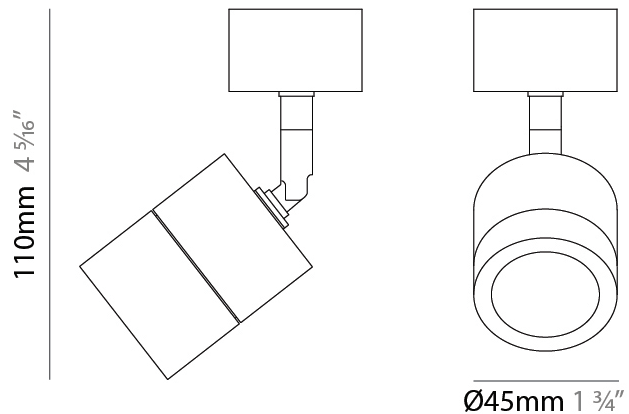

COMPACTO SURFACE

A7200020-

base number   Color   Finish
Temperature   Options

PROJECT _____
TYPE _____
SPECIFIER _____
QUANTITY _____
DATE _____

1. To build a product code in our configurator select the specify button on the base model # product page
2. To build a manual product code on this datasheet choose from the options listed below in blue font and add the suffix to the base model #

GENERAL

Series: Compacto
Partner: Letroh
Division: Architectural
Installation: Surface
Product Type: Spots
Mounting Location: Ceiling
Light Distribution: Adjustable / Downlight

PHYSICAL

Aperture Sizes - Downlights: 1"
Shape: Cylinder
Diameter (mm): 45
Diameter (in): 1 3/4
Height (mm): 110
Height (in): 4 5/16
Weight (kg): 0.16
[Fixture Finish: WHI / BLK](#)
Fixture Material: Aluminum

ELECTRICAL

Lamp Type: LED (Zhaga Standard)
Input Wattage (W): 9
Dimming: Tri-Mode (Non-Dimming and Phase Dimming (120Vac only) and 0-10V Dimming)
Driver Included: No
Driver Location: Remote
Driver Type: Constant Current - Universal
Driver Class: Class 2
Input Voltage (V): 120 - 277
Constant Current (MA): 250

LED

[Color Temperature (°K): 2700 / 3000](#)
Max. Delivered Lumen (lm): 698 / 740
CRI: >97 CRI
Lamp Life (hrs): 50000

OPTICAL

Optic°: 20 and Honeycomb Lens included
Adjustability: Tilting and rotating

RATINGS AND CERTIFICATIONS

Certified By: Certified for North American Standards
IP rating: IP20