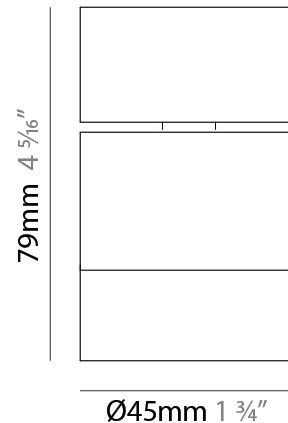

COMPACTO SURFACE

A7200021- -

base number   Color   Finish
Temperature   Options

1. To build a product code in our configurator select the specify button on the base model # product page
2. To build a manual product code on this datasheet choose from the options listed below in blue font and add the suffix to the base model #

GENERAL

Series: Compacto
Partner: Letroh
Division: Architectural
Installation: Surface
Product Type: Ceiling Surface
Mounting Location: Ceiling
Light Distribution: Downlight

PHYSICAL

Aperture Sizes - Downlights: 1"
Shape: Cylinder
Diameter (mm): 45
Diameter (in): 1 3/4
Height (mm): 79
Height (in): 3 1/8
Weight (kg): 0.15
Fixture Finish: WHI / BLK
Fixture Material: Aluminum

ELECTRICAL

Lamp Type: LED (Zhaga Standard)
Input Wattage (W): 9
Dimming: Tri-Mode (Non-Dimming and Phase Dimming (120Vac only) and 0-10V Dimming)
Driver Included: No
Driver Location: Remote
Driver Type: Constant Current - Universal
Driver Class: Class 2
Input Voltage (V): 120 - 277
Constant Current (MA): 250

LED

Color Temperature (°K): 2700 / 3000
Max. Delivered Lumen (lm): 728 / 770
CRI: >97 CRI
Lamp Life (hrs): 50000

OPTICAL

Optic°: 20 / 40 / 60
Adjustability: Tilting and rotating

RATINGS AND CERTIFICATIONS

Certified By: Certified for North American Standards
IP rating: IP20

PROJECT
TYPE
SPECIFIER
QUANTITY
DATE