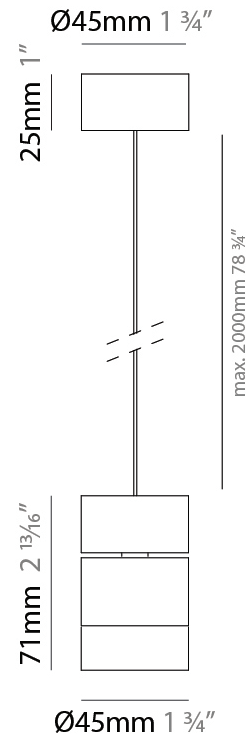

COMPACTO SUSPENSION

A7100003-

base number   Color   Finish
Temperature   Options

1. To build a product code in our configurator select the specify button on the base model # product page
2. To build a manual product code on this datasheet choose from the options listed below in blue font and add the suffix to the base model #

GENERAL

Series: Compacto
Partner: Letroh
Division: Architectural
Installation: Suspension
Product Type: Pendant
Mounting Location: Ceiling
Light Distribution: Direct

PHYSICAL

Shape: Cylinder
Diameter (mm): 45
Diameter (in): 1 3/4
Height (mm): 71
Height (in): 2 13/16
Max. Overall Height (mm): 2071
Max. Overall Height (in): 81 3/16
Weight (kg): 0.26
Diffuser: PMMA - Opal
Fixture Finish: WHI / BLK
Fixture Material: Aluminum
Cable Details: 2000mm/78 3/4" Transparent Cab

ELECTRICAL

Lamp Type: LED (Zhaga Standard)
Input Wattage (W): 9
Dimming: Tri-Mode (Non-Dimming and Phase Dimming (120Vac only) and 0-10V Dimming)
Driver Included: No
Driver Location: Remote
Driver Type: Constant Current - Universal
Driver Class: Class 2
Input Voltage (V): 120 - 277
Constant Current (MA): 250

LED

Color Temperature (°K): 2700 / 3000
Max. Delivered Lumen (lm): 708 / 750
CRI: >97 CRI
Lamp Life (hrs): 50000

OPTICAL

RATINGS AND CERTIFICATIONS

Certified By: Certified for North American Standards
IP rating: IP20

PROJECT
TYPE
SPECIFIER
QUANTITY
DATE