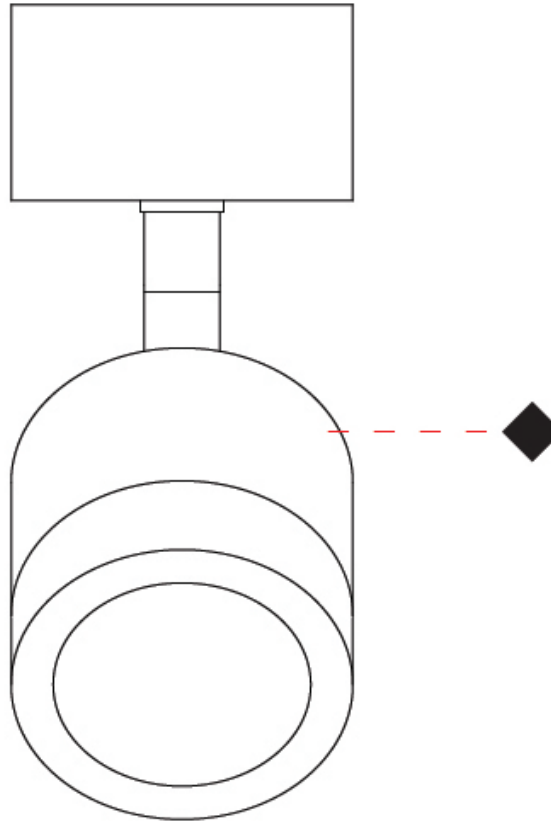

A7200020-

PROJECT _____

TYPE _____

SPECIFIER _____

QUANTITY _____

DATE _____

A