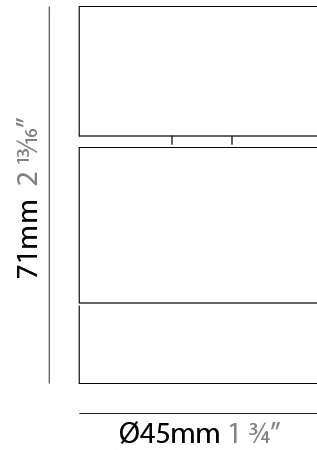

COMPACTO SURFACE

A7200023-

base number   Color   Finish
Temperature   Options

PROJECT
TYPE
SPECIFIER
QUANTITY
DATE

1. To build a product code in our configurator select the specify button on the base model # product page
2. To build a manual product code on this datasheet choose from the options listed below in blue font and add the suffix to the base model #

GENERAL

Series: Compacto
Partner: Letroh
Division: Architectural
Installation: Surface
Product Type: Ceiling Surface
Mounting Location: Ceiling
Light Distribution: Direct

PHYSICAL

Aperture Sizes - Downlights: 1"
Shape: Cylinder
Diameter (mm): 45
Diameter (in): 1 3/4
Height (mm): 71
Height (in): 2 13/16
Weight (kg): 0.15
Diffuser: PMMA - Opal
Fixture Finish: WHI / BLK
Fixture Material: Aluminum

ELECTRICAL

Lamp Type: LED (Zhaga Standard)
Input Wattage (W): 9
Dimming: Tri-Mode (Non-Dimming and Phase Dimming (120Vac only) and 0-10V Dimming)
Driver Included: No
Driver Location: Remote
Driver Type: Constant Current - Universal
Driver Class: Class 2
Input Voltage (V): 120 - 277
Constant Current (MA): 250

LED

Color Temperature (°K): 2700 / 3000
Max. Delivered Lumen (lm): 708 / 750
CRI: >97 CRI
Lamp Life (hrs): 50000

OPTICAL

RATINGS AND CERTIFICATIONS

Certified By: Certified for North American Standards
IP rating: IP20