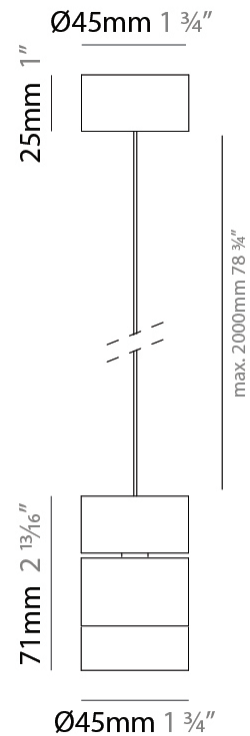

COMPACTO SUSPENSION

A7100003-

base number   Color   Finish
Temperature   Options

1. To build a product code in our configurator select the specify button on the base model # product page
2. To build a manual product code on this datasheet choose from the options listed below in blue font and add the suffix to the base model #

GENERAL

Series: Compacto
Partner: Letroh
Division: Architectural
Installation: Suspension
Product Type: Pendant
Mounting Location: Ceiling
Light Distribution: Direct

PHYSICAL

Shape: Cylinder
Diameter (mm): 45
Diameter (in): 1 3/4
Height (mm): 71
Height (in): 2 13/16
Max. Overall Height (mm): 2071
Max. Overall Height (in): 81 9/16
Weight (kg): 0.26
Diffuser: PMMA - Opal
Fixture Finish: WHI / BLK
Fixture Material: Aluminum
Cable Details: 2000mm/78 3/4" Transparent Cab

ELECTRICAL

Lamp Type: LED (Zhaga Standard)
Input Wattage (W): 9
Dimming: Tri-Mode (Non-Dimming and Phase Dimming (120Vac only) and 0-10V Dimming)
Driver Included: No
Driver Location: Remote
Driver Type: Constant Current - Universal
Driver Class: Class 2
Input Voltage (V): 120 - 277
Constant Current (MA): 250

LED

Color Temperature (°K): 2700 / 3000
Max. Delivered Lumen (lm): 708 / 750
CRI: >97 CRI
Lamp Life (hrs): 50000

OPTICAL

RATINGS AND CERTIFICATIONS

Certified By: Certified for North American Standards
IP rating: IP20

PROJECT
TYPE
SPECIFIER
QUANTITY
DATE