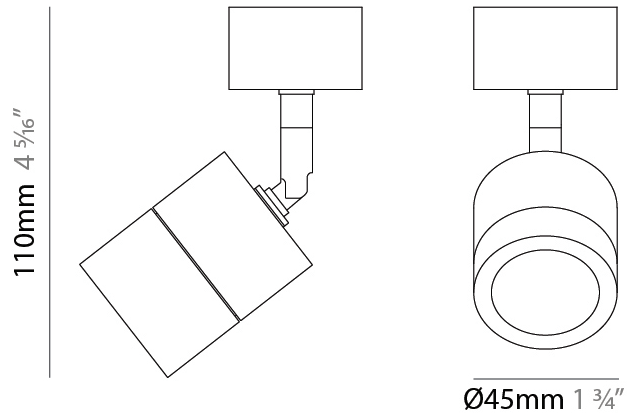

COMPACTO SURFACE

A7200020- -

base number   Color   Finish
Temperature   Options

1. To build a product code in our configurator select the specify button on the base model # product page
2. To build a manual product code on this datasheet choose from the options listed below in blue font and add the suffix to the base model #

GENERAL

Series: Compacto
Partner: Letroh
Division: Architectural
Installation: Surface
Product Type: Spots
Mounting Location: Ceiling
Light Distribution: Adjustable / Downlight

PHYSICAL

Aperture Sizes - Downlights: 1"
Shape: Cylinder
Diameter (mm): 45
Diameter (in): 1 3/4
Height (mm): 110
Height (in): 4 5/16
Weight (kg): 0.16
[Fixture Finish: WHI / BLK](#)
Fixture Material: Aluminum

ELECTRICAL

Lamp Type: LED (Zhaga Standard)
Input Wattage (W): 9
Dimming: Tri-Mode (Non-Dimming and Phase Dimming (120Vac only) and 0-10V Dimming)
Driver Included: No
Driver Location: Remote
Driver Type: Constant Current - Universal
Driver Class: Class 2
Input Voltage (V): 120 - 277
Constant Current (MA): 250

LED

[Color Temperature (°K): 2700 / 3000](#)
Max. Delivered Lumen (lm): 698 / 740
CRI: >97 CRI
Lamp Life (hrs): 50000

OPTICAL

Optic°: 20 and Honeycomb Lens included
Adjustability: Tilting and rotating

RATINGS AND CERTIFICATIONS

Certified By: Certified for North American Standards
IP rating: IP20

PROJECT _____
TYPE _____
SPECIFIER _____
QUANTITY _____
DATE _____