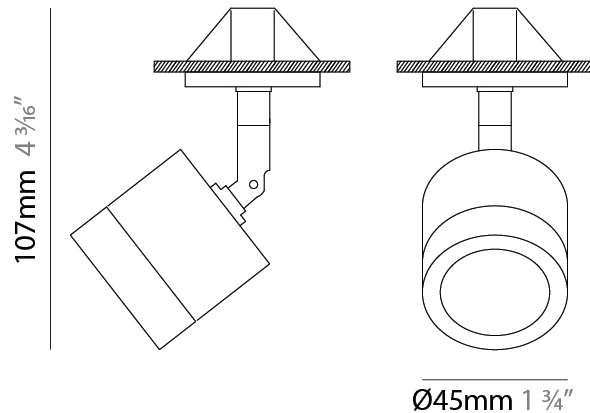

COMPACTO SURFACE

A7200017- -

base number   Color   Finish
Temperature   Options

1. To build a product code in our configurator select the specify button on the base model # product page
2. To build a manual product code on this datasheet choose from the options listed below in blue font and add the suffix to the base model #

GENERAL

Series: Compacto
Partner: Letroh
Division: Architectural
Installation: Surface
Product Type: Spots
Mounting Location: Ceiling
Light Distribution: Adjustable / Downlight

PHYSICAL

Aperture Sizes - Downlights: 1"
Shape: Cylinder
Diameter (mm): 45
Diameter (in): 1 3/4
Height (mm): 107
Height (in): 4 3/16
Weight (kg): 0.15
Fixture Finish: WHI / BLK
Fixture Material: Aluminum

ELECTRICAL

Lamp Type: LED (Zhaga Standard)
Input Wattage (W): 9
Dimming: Tri-Mode (Non-Dimming and Phase Dimming (120Vac only) and 0-10V Dimming)
Driver Included: No
Driver Location: Remote
Driver Type: Constant Current - Universal
Driver Class: Class 2
Input Voltage (V): 120 - 277
Constant Current (MA): 250

LED

Color Temperature (°K): 2700 / 3000
Max. Delivered Lumen (lm): 728 / 770
CRI: >97 CRI
Lamp Life (hrs): 50000

OPTICAL

Optic°: 20 / 40 / 60
Adjustability: Tilting and rotating

RATINGS AND CERTIFICATIONS

Certified By: Certified for North American Standards
IP rating: IP20

PROJECT
TYPE
SPECIFIER
QUANTITY
DATE