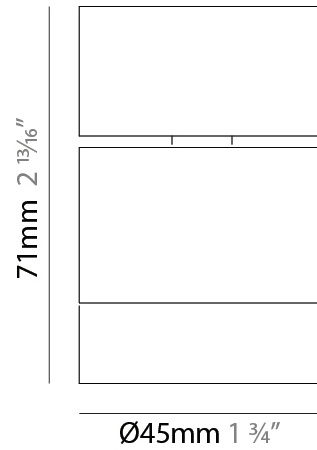

COMPACTO SURFACE

A7200023-

base number   Color   Finish
Temperature   Options

1. To build a product code in our configurator select the specify button on the base model # product page
2. To build a manual product code on this datasheet choose from the options listed below in blue font and add the suffix to the base model #

GENERAL

Series: Compacto
Partner: Letroh
Division: Architectural
Installation: Surface
Product Type: Ceiling Surface
Mounting Location: Ceiling
Light Distribution: Direct

PHYSICAL

Aperture Sizes - Downlights: 1"
Shape: Cylinder
Diameter (mm): 45
Diameter (in): 1 3/4
Height (mm): 71
Height (in): 2 13/16
Weight (kg): 0.15
Diffuser: PMMA - Opal
Fixture Finish: WHI / BLK
Fixture Material: Aluminum

ELECTRICAL

Lamp Type: LED (Zhaga Standard)
Input Wattage (W): 9
Dimming: Tri-Mode (Non-Dimming and Phase Dimming (120Vac only) and 0-10V Dimming)
Driver Included: No
Driver Location: Remote
Driver Type: Constant Current - Universal
Driver Class: Class 2
Input Voltage (V): 120 - 277
Constant Current (MA): 250

LED

Color Temperature (°K): 2700 / 3000
Max. Delivered Lumen (lm): 708 / 750
CRI: >97 CRI
Lamp Life (hrs): 50000

OPTICAL

RATINGS AND CERTIFICATIONS

Certified By: Certified for North American Standards
IP rating: IP20

PROJECT
TYPE
SPECIFIER
QUANTITY
DATE