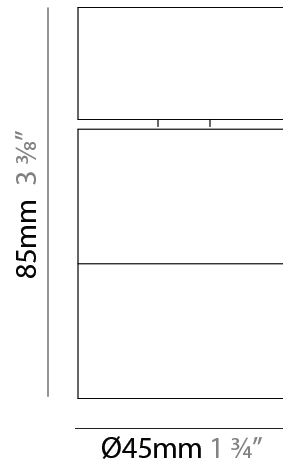

COMPACTO SURFACE

A7200022-

base number   Color   Finish
Temperature   Options

PROJECT _____
TYPE _____
SPECIFIER _____
QUANTITY _____
DATE _____

1. To build a product code in our configurator select the specify button on the base model # product page
2. To build a manual product code on this datasheet choose from the options listed below in blue font and add the suffix to the base model #

GENERAL

Series: Compacto
Partner: Letroh
Division: Architectural
Installation: Surface
Product Type: Ceiling Surface
Mounting Location: Ceiling
Light Distribution: Downlight

PHYSICAL

Aperture Sizes - Downlights: 1"
Shape: Cylinder
Diameter (mm): 45
Diameter (in): 1 3/4
Height (mm): 85
Height (in): 3 3/8
Weight (kg): 0.17
Fixture Finish: WHI / BLK
Fixture Material: Aluminum

ELECTRICAL

Lamp Type: LED (Zhaga Standard)
Input Wattage (W): 9
Dimming: Tri-Mode (Non-Dimming and Phase Dimming (120Vac only) and 0-10V Dimming)
Driver Included: No
Driver Location: Remote
Driver Type: Constant Current - Universal
Driver Class: Class 2
Input Voltage (V): 120 - 277
Constant Current (MA): 250

LED

Color Temperature (°K): 2700 / 3000
Max. Delivered Lumen (lm): 698 / 740
CRI: >97 CRI
Lamp Life (hrs): 50000

OPTICAL

Optic°: 20 and Honeycomb Lens included

RATINGS AND CERTIFICATIONS

Certified By: Certified for North American Standards
IP rating: IP20