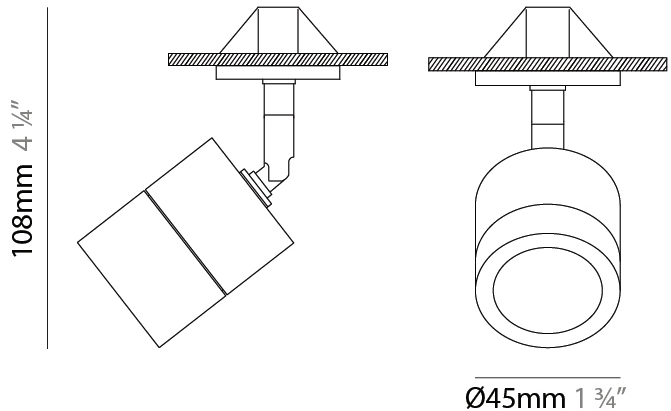

COMPACTO SURFACE

A7200018- -

base number   Color   Finish
Temperature   Options

1. To build a product code in our configurator select the specify button on the base model # product page
2. To build a manual product code on this datasheet choose from the options listed below in blue font and add the suffix to the base model #

GENERAL

Series: Compacto
Partner: Letroh
Division: Architectural
Installation: Surface
Product Type: Spots
Mounting Location: Ceiling
Light Distribution: Adjustable / Downlight

PHYSICAL

Aperture Sizes - Downlights: 1"
Shape: Cylinder
Diameter (mm): 45
Diameter (in): 1 3/4
Height (mm): 108
Height (in): 4 1/4
Weight (kg): 0.17
Fixture Finish: WHI / BLK
Fixture Material: Aluminum

ELECTRICAL

Lamp Type: LED (Zhaga Standard)
Input Wattage (W): 9
Dimming: Tri-Mode (Non-Dimming and Phase Dimming (120Vac only) and 0-10V Dimming)
Driver Included: No
Driver Location: Remote
Driver Type: Constant Current - Universal
Driver Class: Class 2
Input Voltage (V): 120 - 277
Constant Current (MA): 250

LED

Color Temperature (°K): 2700 / 3000
Max. Delivered Lumen (lm): 698 / 740
CRI: >97 CRI
Lamp Life (hrs): 50000

OPTICAL

Optic°: 20 and Honeycomb Lens included
Adjustability: Tilting and rotating

RATINGS AND CERTIFICATIONS

Certified By: Certified for North American Standards
IP rating: IP20