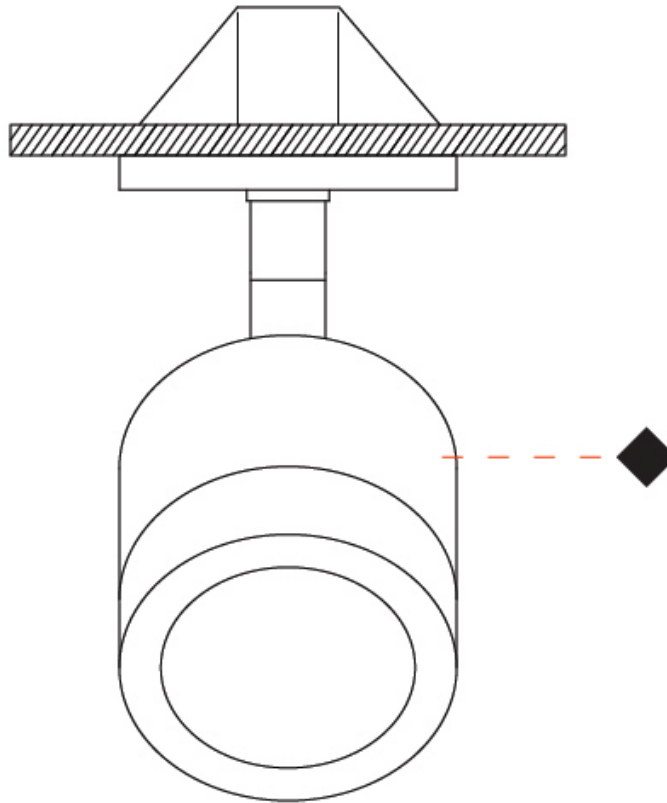

A7200018-

PROJECT _____

TYPE _____

SPECIFIER _____

QUANTITY _____

DATE _____

A