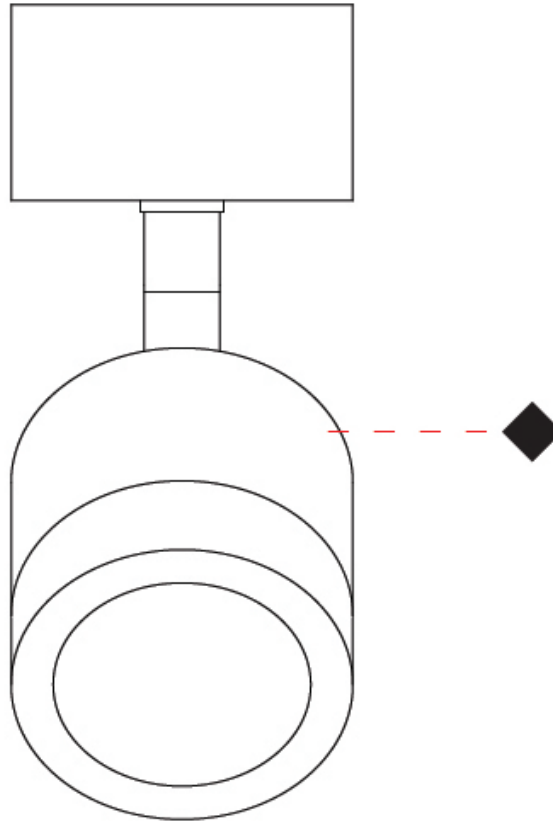

A7200020-

PROJECT

TYPE

SPECIFIER

QUANTITY

DATE

A