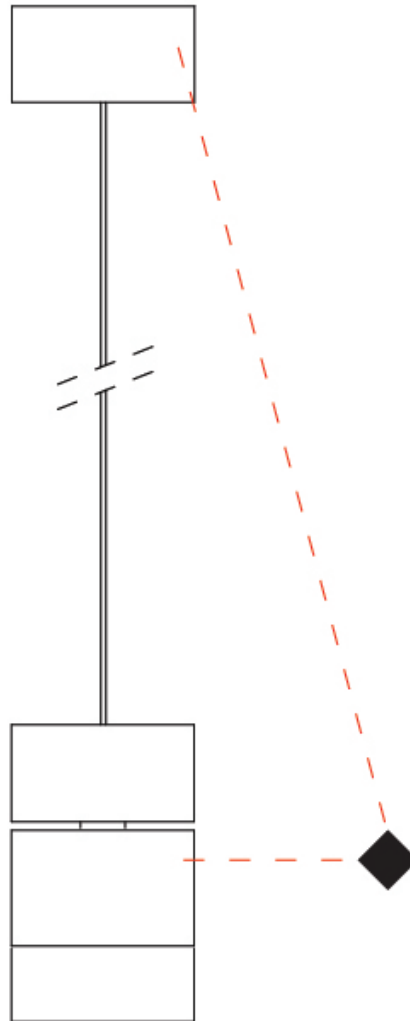

A7100003-

PROJECT _____

TYPE _____

SPECIFIER _____

QUANTITY _____

DATE _____

A