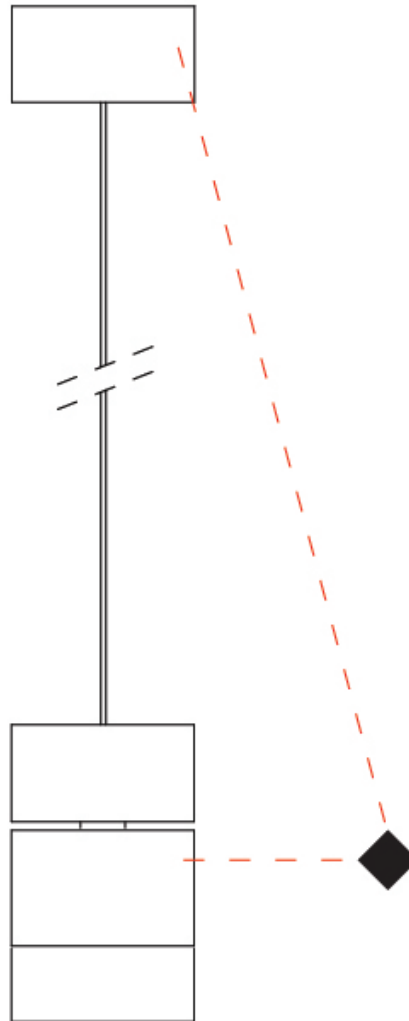

A7100001-

PROJECT _____

TYPE _____

SPECIFIER _____

QUANTITY _____

DATE _____

A