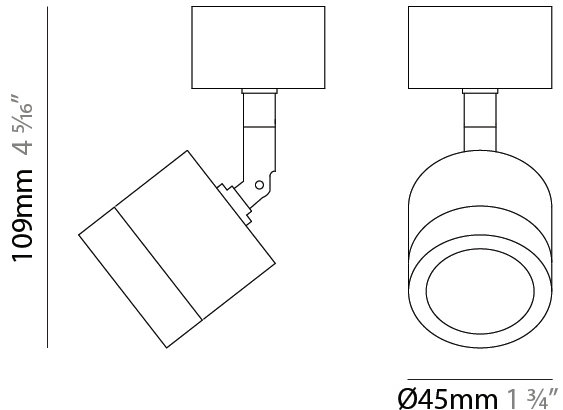

COMPACTO SURFACE

A7200019- -

base number   Color   Finish
Temperature   Options

1. To build a product code in our configurator select the specify button on the base model # product page
2. To build a manual product code on this datasheet choose from the options listed below in blue font and add the suffix to the base model #

GENERAL

Series: Compacto
Partner: Letroh
Division: Architectural
Installation: Surface
Product Type: Spots
Mounting Location: Ceiling
Light Distribution: Adjustable / Downlight

PHYSICAL

Aperture Sizes - Downlights: 1"
Shape: Cylinder
Diameter (mm): 45
Diameter (in): 1 3/4
Height (mm): 109
Height (in): 4 5/16
Weight (kg): 0.14
Fixture Finish: WHI / BLK
Fixture Material: Aluminum

ELECTRICAL

Lamp Type: LED (Zhaga Standard)
Input Wattage (W): 9
Dimming: Tri-Mode (Non-Dimming and Phase Dimming (120Vac only) and 0-10V Dimming)
Driver Included: No
Driver Location: Remote
Driver Type: Constant Current - Universal
Driver Class: Class 2
Input Voltage (V): 120 - 277
Constant Current (MA): 250

LED

Color Temperature (°K): 2700 / 3000
Max. Delivered Lumen (lm): 728 / 770
CRI: >97 CRI
Lamp Life (hrs): 50000

OPTICAL

Optic°: 20 / 40 / 60
Adjustability: Tilting and rotating

RATINGS AND CERTIFICATIONS

Certified By: Certified for North American Standards
IP rating: IP20

PROJECT
TYPE
SPECIFIER
QUANTITY
DATE