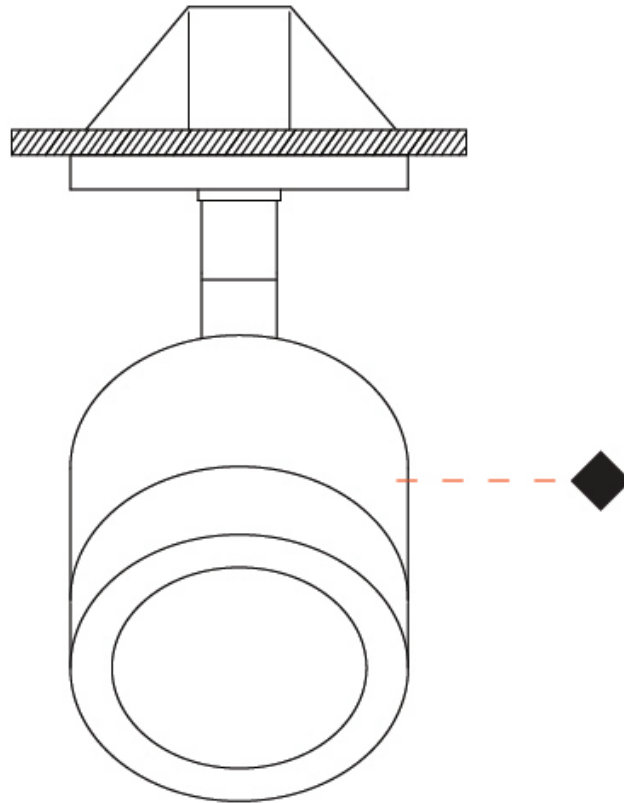

A7200017-

PROJECT _____

TYPE _____

SPECIFIER _____

QUANTITY _____

DATE _____

A