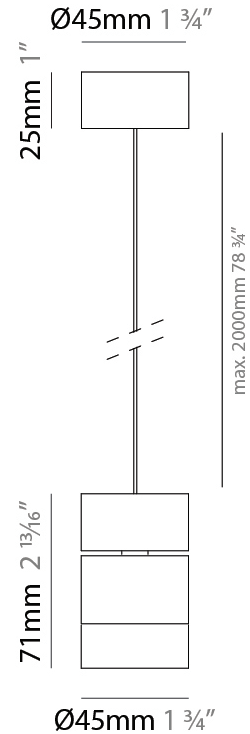

COMPACTO SUSPENSION

A7100003- -

base number   Color   Finish
Temperature   Options

1. To build a product code in our configurator select the specify button on the base model # product page
2. To build a manual product code on this datasheet choose from the options listed below in blue font and add the suffix to the base model #

GENERAL

Series: Compacto
Partner: Letroh
Division: Architectural
Installation: Suspension
Product Type: Pendant
Mounting Location: Ceiling
Light Distribution: Direct

PHYSICAL

Shape: Cylinder
Diameter (mm): 45
Diameter (in): 1 3/4
Height (mm): 71
Height (in): 2 13/16
Max. Overall Height (mm): 2071
Max. Overall Height (in): 81 9/16
Weight (kg): 0.26
Diffuser: PMMA - Opal
Fixture Finish: WHI / BLK
Fixture Material: Aluminum
Cable Details: 2000mm/78 3/4" Transparent Cab

ELECTRICAL

Lamp Type: LED (Zhaga Standard)
Input Wattage (W): 9
Dimming: Tri-Mode (Non-Dimming and Phase Dimming (120Vac only) and 0-10V Dimming)
Driver Included: No
Driver Location: Remote
Driver Type: Constant Current - Universal
Driver Class: Class 2
Input Voltage (V): 120 - 277
Constant Current (MA): 250

LED

Color Temperature (°K): 2700 / 3000
Max. Delivered Lumen (lm): 708 / 750
CRI: >97 CRI
Lamp Life (hrs): 50000

OPTICAL

RATINGS AND CERTIFICATIONS

Certified By: Certified for North American Standards
IP rating: IP20

PROJECT
TYPE
SPECIFIER
QUANTITY
DATE