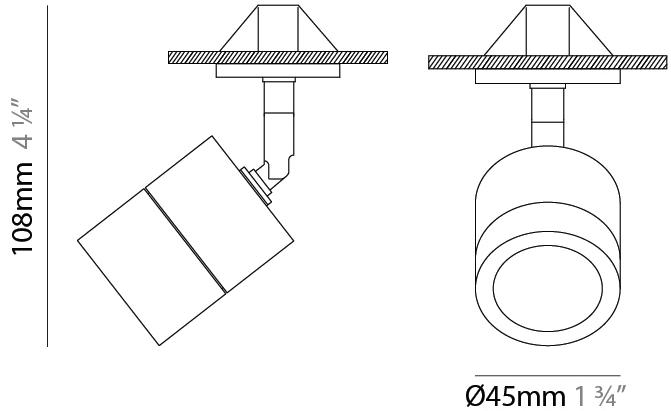

COMPACTO SURFACE

A7200018- -

base number   Color   Finish
Temperature   Options

1. To build a product code in our configurator select the specify button on the base model # product page
2. To build a manual product code on this datasheet choose from the options listed below in blue font and add the suffix to the base model #

GENERAL

Series: Compacto
Partner: Letroh
Division: Architectural
Installation: Surface
Product Type: Spots
Mounting Location: Ceiling
Light Distribution: Adjustable / Downlight

PHYSICAL

Aperture Sizes - Downlights: 1"
Shape: Cylinder
Diameter (mm): 45
Diameter (in): 1 ¾
Height (mm): 108
Height (in): 4 ¼
Weight (kg): 0.17
Fixture Finish: WHI / BLK
Fixture Material: Aluminum

ELECTRICAL

Lamp Type: LED (Zhaga Standard)
Input Wattage (W): 9
Dimming: Tri-Mode (Non-Dimming and Phase Dimming (120Vac only) and 0-10V Dimming)
Driver Included: No
Driver Location: Remote
Driver Type: Constant Current - Universal
Driver Class: Class 2
Input Voltage (V): 120 - 277
Constant Current (MA): 250

LED

Color Temperature (°K): 2700 / 3000
Max. Delivered Lumen (lm): 698 / 740
CRI: >97 CRI
Lamp Life (hrs): 50000

OPTICAL

Optic°: 20 and Honeycomb Lens included
Adjustability: Tilting and rotating

RATINGS AND CERTIFICATIONS

Certified By: Certified for North American Standards
IP rating: IP20

PROJECT _____
TYPE _____
SPECIFIER _____
QUANTITY _____
DATE _____