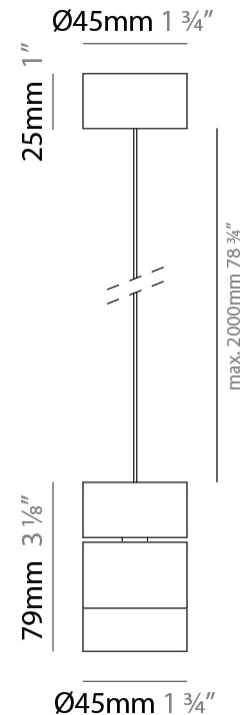

COMPACTO SUSPENSION

A7100001- -

base number   Color   Finish
Temperature   Options

1. To build a product code in our configurator select the specify button on the base model # product page
2. To build a manual product code on this datasheet choose from the options listed below in blue font and add the suffix to the base model #

GENERAL

Series: Compacto
Partner: Letroh
Division: Architectural
Installation: Suspension
Product Type: Pendant
Mounting Location: Ceiling
Light Distribution: Downlight

PHYSICAL

Shape: Cylinder
Diameter (mm): 45
Diameter (in): 1 3/4
Height (mm): 79
Height (in): 81 7/8
Max. Overall Height (mm): 2079
Weight (kg): 0.26
Fixture Finish: WHI / BLK
Fixture Material: Aluminum
Cable Details: 2000mm/78 3/4" Transparent Cable

ELECTRICAL

Lamp Type: LED (Zhaga Standard)
Input Wattage (W): 9
Dimming: Tri-Mode (Non-Dimming and Phase Dimming (120Vac only) and 0-10V Dimming)
Driver Included: No
Driver Location: Remote
Driver Type: Constant Current - Universal
Driver Class: Class 2
Input Voltage (V): 120 - 277
Constant Current (MA): 250

LED

Color Temperature (°K): 2700 / 3000
Max. Delivered Lumen (lm): 728 / 770
CRI: >97 CRI
Lamp Life (hrs): 50000

OPTICAL

Optic°: 20 / 40 / 60
Adjustability: Tilting and rotating

RATINGS AND CERTIFICATIONS

Certified By: Certified for North American Standards
IP rating: IP20

PROJECT
TYPE
SPECIFIER
QUANTITY
DATE