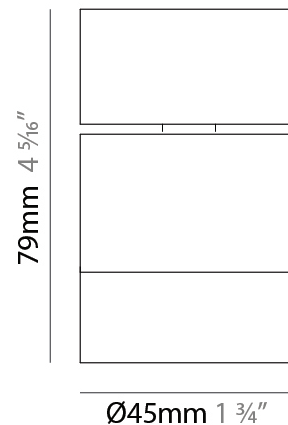

COMPACTO SURFACE

A7200021- -

base number   Color   Finish
Temperature   Options

1. To build a product code in our configurator select the specify button on the base model # product page
2. To build a manual product code on this datasheet choose from the options listed below in blue font and add the suffix to the base model #

GENERAL

Series: Compacto
Partner: Letroh
Division: Architectural
Installation: Surface
Product Type: Ceiling Surface
Mounting Location: Ceiling
Light Distribution: Downlight

PHYSICAL

Aperture Sizes - Downlights: 1"
Shape: Cylinder
Diameter (mm): 45
Diameter (in): 1 3/4
Height (mm): 79
Height (in): 3 1/8
Weight (kg): 0.15
Fixture Finish: WHI / BLK
Fixture Material: Aluminum

ELECTRICAL

Lamp Type: LED (Zhaga Standard)
Input Wattage (W): 9
Dimming: Tri-Mode (Non-Dimming and Phase Dimming (120Vac only) and 0-10V Dimming)
Driver Included: No
Driver Location: Remote
Driver Type: Constant Current - Universal
Driver Class: Class 2
Input Voltage (V): 120 - 277
Constant Current (MA): 250

LED

Color Temperature (°K): 2700 / 3000
Max. Delivered Lumen (lm): 728 / 770
CRI: >97 CRI
Lamp Life (hrs): 50000

OPTICAL

Optic°: 20 / 40 / 60
Adjustability: Tilting and rotating

RATINGS AND CERTIFICATIONS

Certified By: Certified for North American Standards
IP rating: IP20

PROJECT
TYPE
SPECIFIER
QUANTITY
DATE