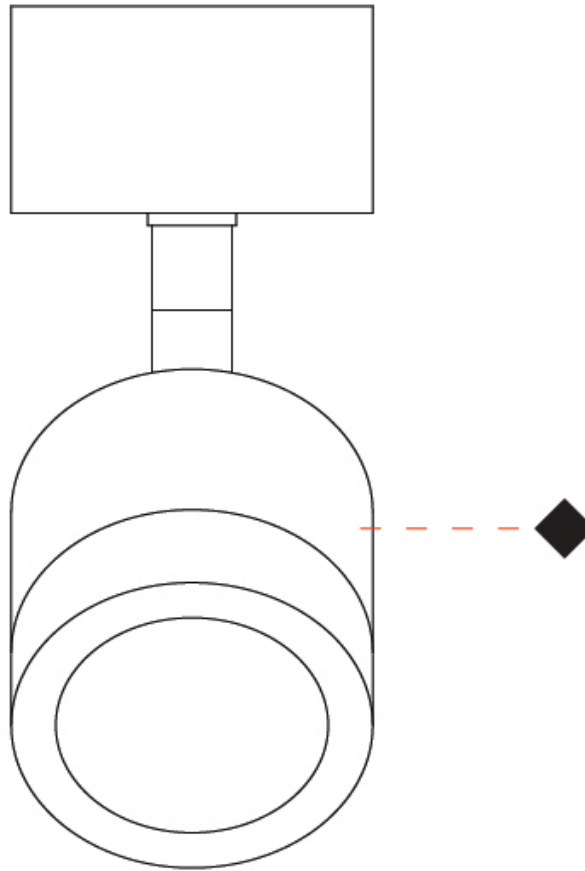

A7200019-

PROJECT _____

TYPE _____

SPECIFIER _____

QUANTITY _____

DATE _____

A