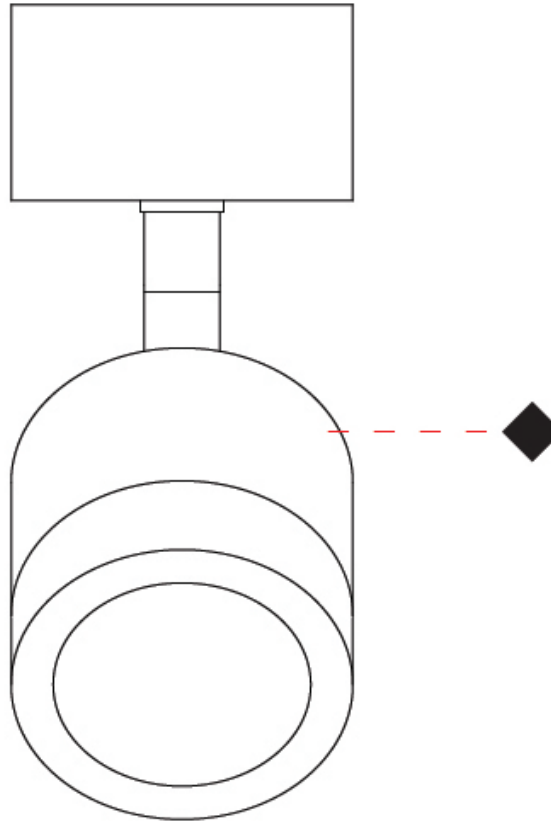

A7200020-

PROJECT

TYPE

SPECIFIER

QUANTITY

DATE

A