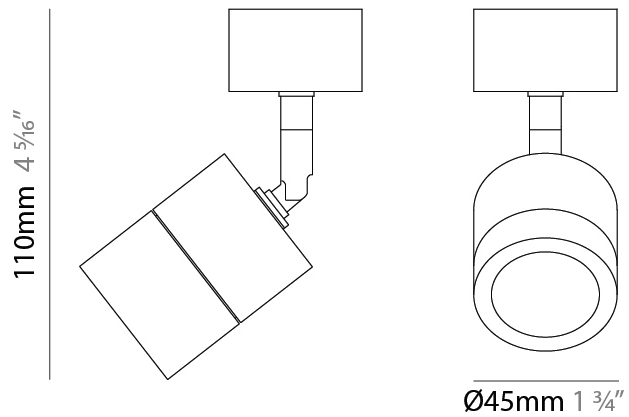

COMPACTO SURFACE

A7200020- -

base number   Color   Finish
Temperature   Options

PROJECT
TYPE
SPECIFIER
QUANTITY
DATE

1. To build a product code in our configurator select the specify button on the base model # product page
2. To build a manual product code on this datasheet choose from the options listed below in blue font and add the suffix to the base model #

GENERAL

Series: Compacto
Partner: Letroh
Division: Architectural
Installation: Surface
Product Type: Spots
Mounting Location: Ceiling
Light Distribution: Adjustable / Downlight

PHYSICAL

Aperture Sizes - Downlights: 1"
Shape: Cylinder
Diameter (mm): 45
Diameter (in): 1 3/4
Height (mm): 110
Height (in): 4 5/16
Weight (kg): 0.16
[Fixture Finish: WHI / BLK](#)
Fixture Material: Aluminum

ELECTRICAL

Lamp Type: LED (Zhaga Standard)
Input Wattage (W): 9
Dimming: Tri-Mode (Non-Dimming and Phase Dimming (120Vac only) and 0-10V Dimming)
Driver Included: No
Driver Location: Remote
Driver Type: Constant Current - Universal
Driver Class: Class 2
Input Voltage (V): 120 - 277
Constant Current (MA): 250

LED

[Color Temperature (°K): 2700 / 3000](#)
Max. Delivered Lumen (lm): 698 / 740
CRI: >97 CRI
Lamp Life (hrs): 50000

OPTICAL

Optic°: 20 and Honeycomb Lens included
Adjustability: Tilting and rotating

RATINGS AND CERTIFICATIONS

Certified By: Certified for North American Standards
IP rating: IP20