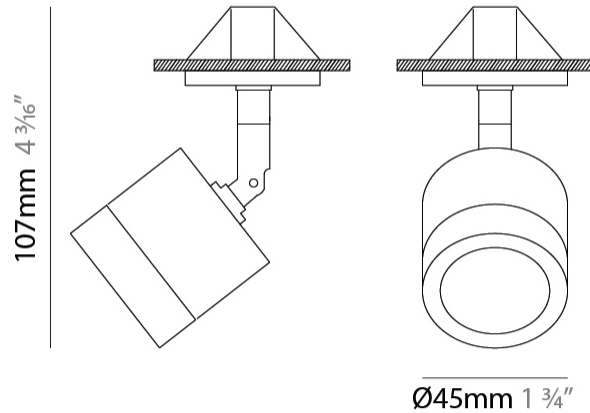

COMPACTO SURFACE

A7200017- -

base number   Color   Finish
Temperature   Options

1. To build a product code in our configurator select the specify button on the base model # product page
2. To build a manual product code on this datasheet choose from the options listed below in blue font and add the suffix to the base model #

GENERAL

Series: Compacto
Partner: Letroh
Division: Architectural
Installation: Surface
Product Type: Spots
Mounting Location: Ceiling
Light Distribution: Adjustable / Downlight

PHYSICAL

Aperture Sizes - Downlights: 1"
Shape: Cylinder
Diameter (mm): 45
Diameter (in): 1 3/4
Height (mm): 107
Height (in): 4 3/16
Weight (kg): 0.15
Fixture Finish: WHI / BLK
Fixture Material: Aluminum

ELECTRICAL

Lamp Type: LED (Zhaga Standard)
Input Wattage (W): 9
Dimming: Tri-Mode (Non-Dimming and Phase Dimming (120Vac only) and 0-10V Dimming)
Driver Included: No
Driver Location: Remote
Driver Type: Constant Current - Universal
Driver Class: Class 2
Input Voltage (V): 120 - 277
Constant Current (MA): 250

LED

Color Temperature (°K): 2700 / 3000
Max. Delivered Lumen (lm): 728 / 770
CRI: >97 CRI
Lamp Life (hrs): 50000

OPTICAL

Optic°: 20 / 40 / 60
Adjustability: Tilting and rotating

RATINGS AND CERTIFICATIONS

Certified By: Certified for North American Standards
IP rating: IP20