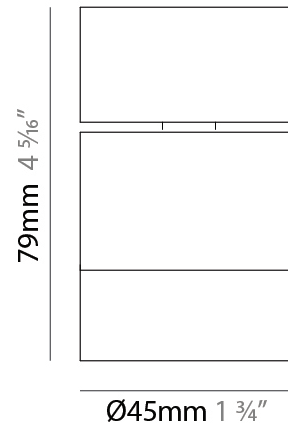

COMPACTO SURFACE

A7200021- -

base number   Color   Finish
Temperature   Options

1. To build a product code in our configurator select the specify button on the base model # product page
2. To build a manual product code on this datasheet choose from the options listed below in blue font and add the suffix to the base model #

GENERAL

Series: Compacto
Partner: Letroh
Division: Architectural
Installation: Surface
Product Type: Ceiling Surface
Mounting Location: Ceiling
Light Distribution: Downlight

PHYSICAL

Aperture Sizes - Downlights: 1"
Shape: Cylinder
Diameter (mm): 45
Diameter (in): 1 3/4
Height (mm): 79
Height (in): 3 1/8
Weight (kg): 0.15
Fixture Finish: WHI / BLK
Fixture Material: Aluminum

ELECTRICAL

Lamp Type: LED (Zhaga Standard)
Input Wattage (W): 9
Dimming: Tri-Mode (Non-Dimming and Phase Dimming (120Vac only) and 0-10V Dimming)
Driver Included: No
Driver Location: Remote
Driver Type: Constant Current - Universal
Driver Class: Class 2
Input Voltage (V): 120 - 277
Constant Current (MA): 250

LED

Color Temperature (°K): 2700 / 3000
Max. Delivered Lumen (lm): 728 / 770
CRI: >97 CRI
Lamp Life (hrs): 50000

OPTICAL

Optic°: 20 / 40 / 60
Adjustability: Tilting and rotating

RATINGS AND CERTIFICATIONS

Certified By: Certified for North American Standards
IP rating: IP20

PROJECT _____
TYPE _____
SPECIFIER _____
QUANTITY _____
DATE _____