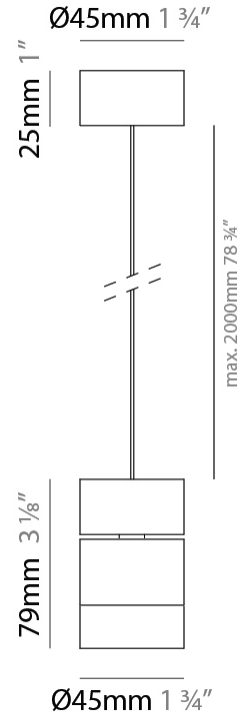

COMPACTO SUSPENSION

A7100001- -

base number   Color   Finish
Temperature   Options

1. To build a product code in our configurator select the specify button on the base model # product page
2. To build a manual product code on this datasheet choose from the options listed below in blue font and add the suffix to the base model #

GENERAL

Series: Compacto
Partner: Letroh
Division: Architectural
Installation: Suspension
Product Type: Pendant
Mounting Location: Ceiling
Light Distribution: Downlight

PHYSICAL

Shape: Cylinder
Diameter (mm): 45
Diameter (in): 1 3/4
Height (mm): 79
Height (in): 81 7/8
Max. Overall Height (mm): 2079
Weight (kg): 0.26
Fixture Finish: WHI / BLK
Fixture Material: Aluminum
Cable Details: 2000mm/78 3/4" Transparent Cable

ELECTRICAL

Lamp Type: LED (Zhaga Standard)
Input Wattage (W): 9
Dimming: Tri-Mode (Non-Dimming and Phase Dimming (120Vac only) and 0-10V Dimming)
Driver Included: No
Driver Location: Remote
Driver Type: Constant Current - Universal
Driver Class: Class 2
Input Voltage (V): 120 - 277
Constant Current (MA): 250

LED

Color Temperature (°K): 2700 / 3000
Max. Delivered Lumen (lm): 728 / 770
CRI: >97 CRI
Lamp Life (hrs): 50000

OPTICAL

Optic°: 20 / 40 / 60
Adjustability: Tilting and rotating

RATINGS AND CERTIFICATIONS

Certified By: Certified for North American Standards
IP rating: IP20

PROJECT
TYPE
SPECIFIER
QUANTITY
DATE