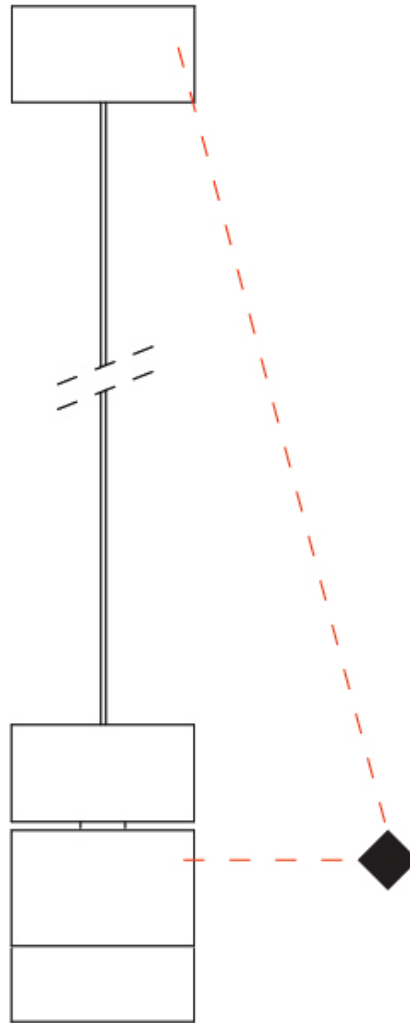

A7100003-

PROJECT

TYPE

SPECIFIER

QUANTITY

DATE

A