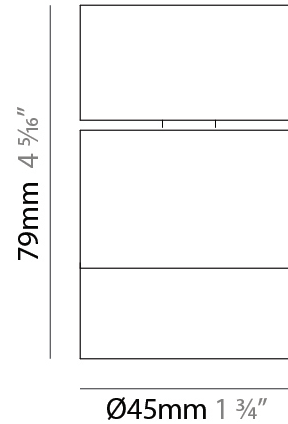

COMPACTO SURFACE

A7200021- -

base number   Color   Finish
Temperature   Options

1. To build a product code in our configurator select the specify button on the base model # product page
2. To build a manual product code on this datasheet choose from the options listed below in blue font and add the suffix to the base model #

GENERAL

Series: Compacto
Partner: Letroh
Division: Architectural
Installation: Surface
Product Type: Ceiling Surface
Mounting Location: Ceiling
Light Distribution: Downlight

PHYSICAL

Aperture Sizes - Downlights: 1"
Shape: Cylinder
Diameter (mm): 45
Diameter (in): 1 3/4
Height (mm): 79
Height (in): 3 1/8
Weight (kg): 0.15
Fixture Finish: WHI / BLK
Fixture Material: Aluminum

ELECTRICAL

Lamp Type: LED (Zhaga Standard)
Input Wattage (W): 9
Dimming: Tri-Mode (Non-Dimming and Phase Dimming (120Vac only) and 0-10V Dimming)
Driver Included: No
Driver Location: Remote
Driver Type: Constant Current - Universal
Driver Class: Class 2
Input Voltage (V): 120 - 277
Constant Current (MA): 250

LED

Color Temperature (°K): 2700 / 3000
Max. Delivered Lumen (lm): 728 / 770
CRI: >97 CRI
Lamp Life (hrs): 50000

OPTICAL

Optic°: 20 / 40 / 60
Adjustability: Tilting and rotating

RATINGS AND CERTIFICATIONS

Certified By: Certified for North American Standards
IP rating: IP20

PROJECT _____
TYPE _____
SPECIFIER _____
QUANTITY _____
DATE _____