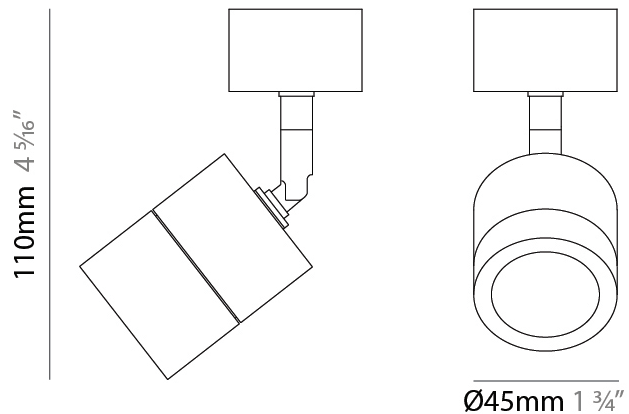

PROJECT _____
TYPE _____
SPECIFIER _____
QUANTITY _____
DATE _____

COMPACTO SURFACE

A7200020- -

base number   Color   Finish
Temperature   Options

1. To build a product code in our configurator select the specify button on the base model # product page
2. To build a manual product code on this datasheet choose from the options listed below in blue font and add the suffix to the base model #

GENERAL

Series: Compacto
Partner: Letroh
Division: Architectural
Installation: Surface
Product Type: Spots
Mounting Location: Ceiling
Light Distribution: Adjustable / Downlight

PHYSICAL

Aperture Sizes - Downlights: 1"
Shape: Cylinder
Diameter (mm): 45
Diameter (in): 1 3/4
Height (mm): 110
Height (in): 4 5/16
Weight (kg): 0.16
Fixture Finish: WHI / BLK
Fixture Material: Aluminum

ELECTRICAL

Lamp Type: LED (Zhaga Standard)
Input Wattage (W): 9
Dimming: Tri-Mode (Non-Dimming and Phase Dimming (120Vac only) and 0-10V Dimming)
Driver Included: No
Driver Location: Remote
Driver Type: Constant Current - Universal
Driver Class: Class 2
Input Voltage (V): 120 - 277
Constant Current (MA): 250

LED

Color Temperature (°K): 2700 / 3000
Max. Delivered Lumen (lm): 698 / 740
CRI: >97 CRI
Lamp Life (hrs): 50000

OPTICAL

Optic°: 20 and Honeycomb Lens included
Adjustability: Tilting and rotating

RATINGS AND CERTIFICATIONS

Certified By: Certified for North American Standards
IP rating: IP20