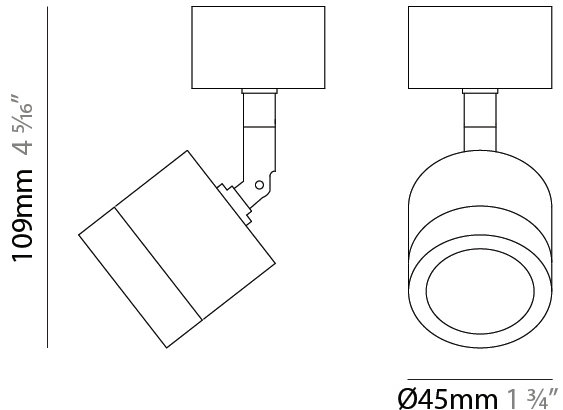

COMPACTO SURFACE

A7200019- -

base number   Color   Finish
Temperature   Options

1. To build a product code in our configurator select the specify button on the base model # product page
2. To build a manual product code on this datasheet choose from the options listed below in blue font and add the suffix to the base model #

GENERAL

Series: Compacto
Partner: Letroh
Division: Architectural
Installation: Surface
Product Type: Spots
Mounting Location: Ceiling
Light Distribution: Adjustable / Downlight

PHYSICAL

Aperture Sizes - Downlights: 1"
Shape: Cylinder
Diameter (mm): 45
Diameter (in): 1 3/4
Height (mm): 109
Height (in): 4 5/16
Weight (kg): 0.14
Fixture Finish: WHI / BLK
Fixture Material: Aluminum

ELECTRICAL

Lamp Type: LED (Zhaga Standard)
Input Wattage (W): 9
Dimming: Tri-Mode (Non-Dimming and Phase Dimming (120Vac only) and 0-10V Dimming)
Driver Included: No
Driver Location: Remote
Driver Type: Constant Current - Universal
Driver Class: Class 2
Input Voltage (V): 120 - 277
Constant Current (MA): 250

LED

Color Temperature (°K): 2700 / 3000
Max. Delivered Lumen (lm): 728 / 770
CRI: >97 CRI
Lamp Life (hrs): 50000

OPTICAL

Optic°: 20 / 40 / 60
Adjustability: Tilting and rotating

RATINGS AND CERTIFICATIONS

Certified By: Certified for North American Standards
IP rating: IP20