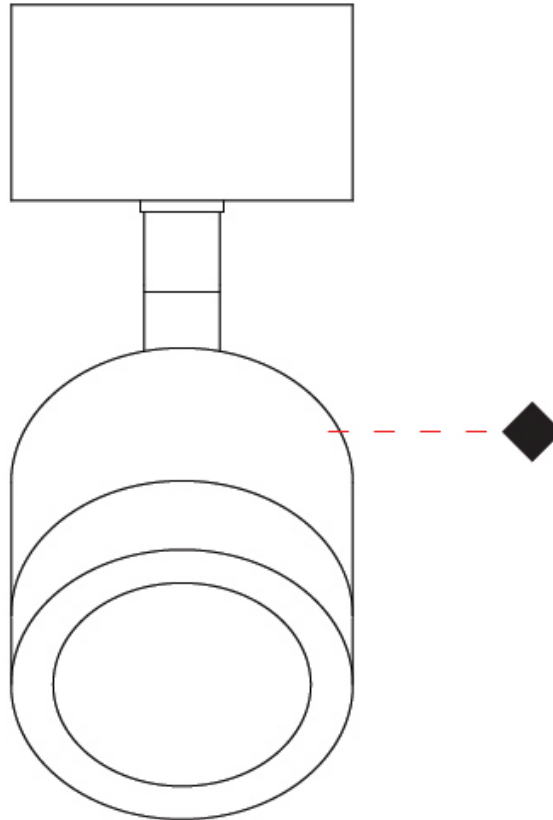

A7200020-

PROJECT

TYPE

SPECIFIER

QUANTITY

DATE

A