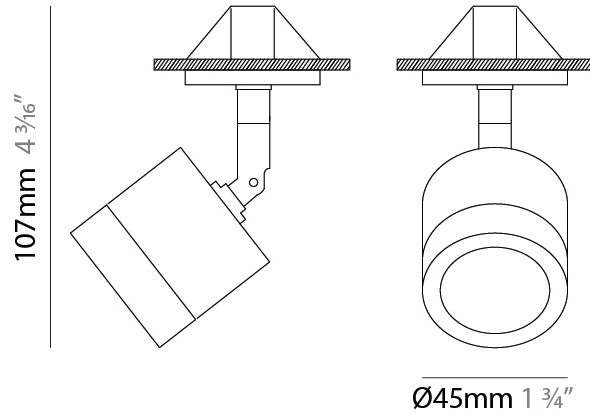

COMPACTO SURFACE

A7200017- -

base number   Color   Finish
Temperature   Options

1. To build a product code in our configurator select the specify button on the base model # product page
2. To build a manual product code on this datasheet choose from the options listed below in blue font and add the suffix to the base model #

GENERAL

Series: Compacto
Partner: Letroh
Division: Architectural
Installation: Surface
Product Type: Spots
Mounting Location: Ceiling
Light Distribution: Adjustable / Downlight

PHYSICAL

Aperture Sizes - Downlights: 1"
Shape: Cylinder
Diameter (mm): 45
Diameter (in): 1 3/4
Height (mm): 107
Height (in): 4 3/16
Weight (kg): 0.15
Fixture Finish: WHI / BLK
Fixture Material: Aluminum

ELECTRICAL

Lamp Type: LED (Zhaga Standard)
Input Wattage (W): 9
Dimming: Tri-Mode (Non-Dimming and Phase Dimming (120Vac only) and 0-10V Dimming)
Driver Included: No
Driver Location: Remote
Driver Type: Constant Current - Universal
Driver Class: Class 2
Input Voltage (V): 120 - 277
Constant Current (MA): 250

LED

Color Temperature (°K): 2700 / 3000
Max. Delivered Lumen (lm): 728 / 770
CRI: >97 CRI
Lamp Life (hrs): 50000

OPTICAL

Optic°: 20 / 40 / 60
Adjustability: Tilting and rotating

RATINGS AND CERTIFICATIONS

Certified By: Certified for North American Standards
IP rating: IP20

PROJECT
TYPE
SPECIFIER
QUANTITY
DATE