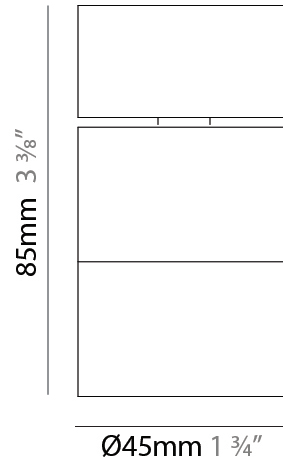

COMPACTO SURFACE

A7200022- -

base number   Color   Finish
Temperature   Options

PROJECT _____
TYPE _____
SPECIFIER _____
QUANTITY _____
DATE _____

1. To build a product code in our configurator select the specify button on the base model # product page
2. To build a manual product code on this datasheet choose from the options listed below in blue font and add the suffix to the base model #

GENERAL

Series: Compacto
Partner: Letroh
Division: Architectural
Installation: Surface
Product Type: Ceiling Surface
Mounting Location: Ceiling
Light Distribution: Downlight

PHYSICAL

Aperture Sizes - Downlights: 1"
Shape: Cylinder
Diameter (mm): 45
Diameter (in): 1 3/4
Height (mm): 85
Height (in): 3 3/8
Weight (kg): 0.17
Fixture Finish: WHI / BLK
Fixture Material: Aluminum

ELECTRICAL

Lamp Type: LED (Zhaga Standard)
Input Wattage (W): 9
Dimming: Tri-Mode (Non-Dimming and Phase Dimming (120Vac only) and 0-10V Dimming)
Driver Included: No
Driver Location: Remote
Driver Type: Constant Current - Universal
Driver Class: Class 2
Input Voltage (V): 120 - 277
Constant Current (MA): 250

LED

Color Temperature (°K): 2700 / 3000
Max. Delivered Lumen (lm): 698 / 740
CRI: >97 CRI
Lamp Life (hrs): 50000

OPTICAL

Optic°: 20 and Honeycomb Lens included

RATINGS AND CERTIFICATIONS

Certified By: Certified for North American Standards
IP rating: IP20