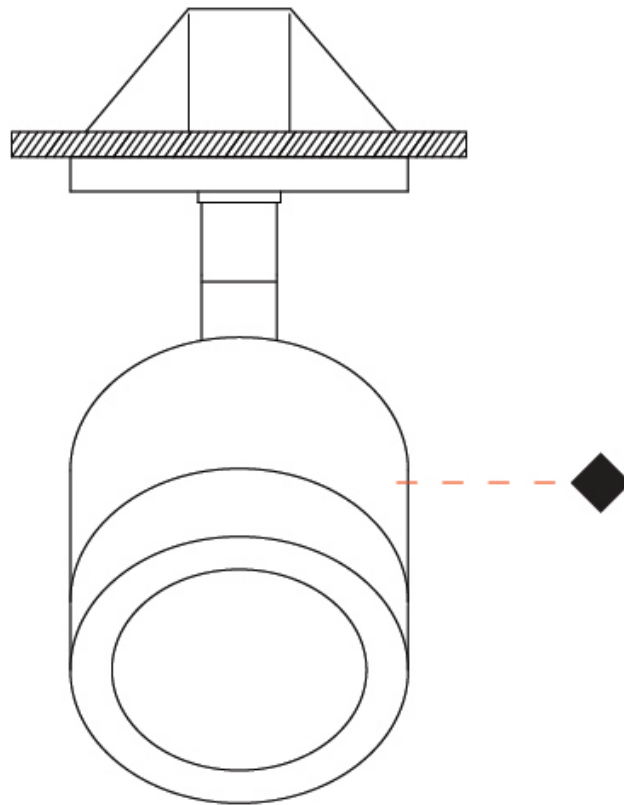

A7200017-

PROJECT _____

TYPE _____

SPECIFIER _____

QUANTITY _____

DATE _____

A