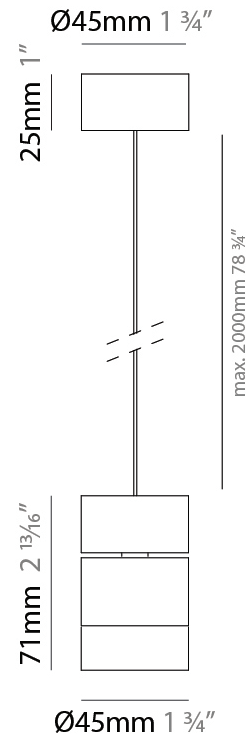

COMPACTO SUSPENSION

A7100003- -

base number   Color   Finish
Temperature   Options

1. To build a product code in our configurator select the specify button on the base model # product page
2. To build a manual product code on this datasheet choose from the options listed below in blue font and add the suffix to the base model #

GENERAL

Series: Compacto
Partner: Letroh
Division: Architectural
Installation: Suspension
Product Type: Pendant
Mounting Location: Ceiling
Light Distribution: Direct

PHYSICAL

Shape: Cylinder
Diameter (mm): 45
Diameter (in): 1 3/4
Height (mm): 71
Height (in): 2 13/16
Max. Overall Height (mm): 2071
Max. Overall Height (in): 81 9/16
Weight (kg): 0.26
Diffuser: PMMA - Opal
Fixture Finish: WHI / BLK
Fixture Material: Aluminum
Cable Details: 2000mm/78 3/4" Transparent Cab

ELECTRICAL

Lamp Type: LED (Zhaga Standard)
Input Wattage (W): 9
Dimming: Tri-Mode (Non-Dimming and Phase Dimming (120Vac only) and 0-10V Dimming)
Driver Included: No
Driver Location: Remote
Driver Type: Constant Current - Universal
Driver Class: Class 2
Input Voltage (V): 120 - 277
Constant Current (MA): 250

LED

Color Temperature (°K): 2700 / 3000
Max. Delivered Lumen (lm): 708 / 750
CRI: >97 CRI
Lamp Life (hrs): 50000

OPTICAL

RATINGS AND CERTIFICATIONS

Certified By: Certified for North American Standards
IP rating: IP20

PROJECT
TYPE
SPECIFIER
QUANTITY
DATE