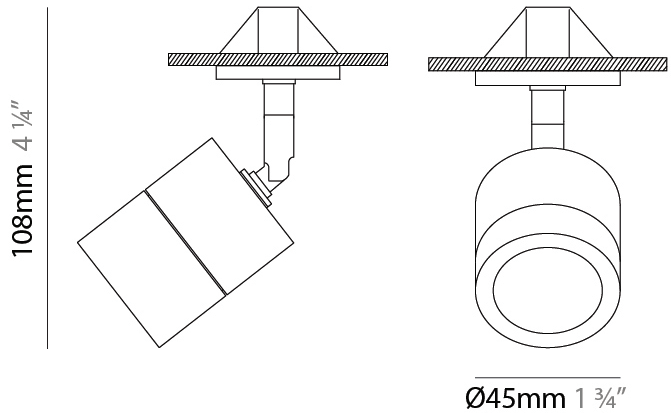

PROJECT _____
TYPE _____
SPECIFIER _____
QUANTITY _____
DATE _____

COMPACTO SURFACE

A7200018- -

base number   Color   Finish
Temperature   Options

1. To build a product code in our configurator select the specify button on the base model # product page
2. To build a manual product code on this datasheet choose from the options listed below in blue font and add the suffix to the base model #

GENERAL

Series: Compacto
Partner: Letroh
Division: Architectural
Installation: Surface
Product Type: Spots
Mounting Location: Ceiling
Light Distribution: Adjustable / Downlight

PHYSICAL

Aperture Sizes - Downlights: 1"
Shape: Cylinder
Diameter (mm): 45
Diameter (in): 1 3/4
Height (mm): 108
Height (in): 4 1/4
Weight (kg): 0.17
Fixture Finish: WHI / BLK
Fixture Material: Aluminum

ELECTRICAL

Lamp Type: LED (Zhaga Standard)
Input Wattage (W): 9
Dimming: Tri-Mode (Non-Dimming and Phase Dimming (120Vac only) and 0-10V Dimming)
Driver Included: No
Driver Location: Remote
Driver Type: Constant Current - Universal
Driver Class: Class 2
Input Voltage (V): 120 - 277
Constant Current (MA): 250

LED

Color Temperature (°K): 2700 / 3000
Max. Delivered Lumen (lm): 698 / 740
CRI: >97 CRI
Lamp Life (hrs): 50000

OPTICAL

Optic°: 20 and Honeycomb Lens included
Adjustability: Tilting and rotating

RATINGS AND CERTIFICATIONS

Certified By: Certified for North American Standards
IP rating: IP20