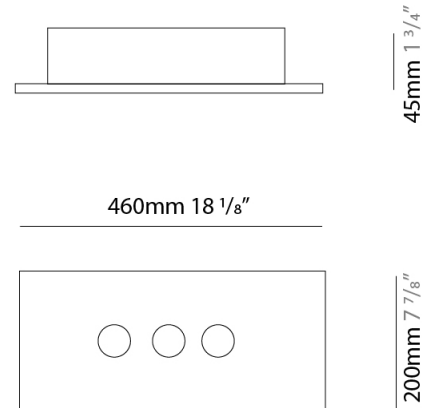

PROJECT
TYPE
SPECIFIER
QUANTITY
DATE

CONFORT RECTANGLE SURFACE

D42056-

base number   Finish
Options

1. To build a product code in our configurator select the specify button on the base model # product page
2. To build a manual product code on this datasheet choose from the options listed below in blue font and add the suffix to the base model #

GENERAL

Series: Confort
Subseries: Confort Rectangle
Brand: Icone
Division: Design
Mounting Type: Surface
Mounting Location: Ceiling
Subcategory: Ambient

PHYSICAL

Shape: Rectangle
Length (mm): 970
Length (in): 38 ⁷/₁₆
Width (mm): 200
Width (in): 7 ⁷/₈
Light Distribution: Direct
Fixture Finish: WAM / WAN / WGF / WCL / WPW / BKA / BAN / BGL / BCL / BPW
Fixture Material: Aluminum

ELECTRICAL

Lamp Type: LED
Total Output Wattage (W): 13.5
Dimming: Electronic Low Voltage Dimming
Input Voltage (V): 120Vac Direct Line

LED

Number of LEDs: 3
Color Temperature (°K): 3000
Nominal Lumen (lm): 1050
CRI: >90 CRI
Lamp Life (hrs): 50000

OPTICAL

RATINGS AND CERTIFICATIONS

Certified By: Certified for North American Standards
IP rating: IP20