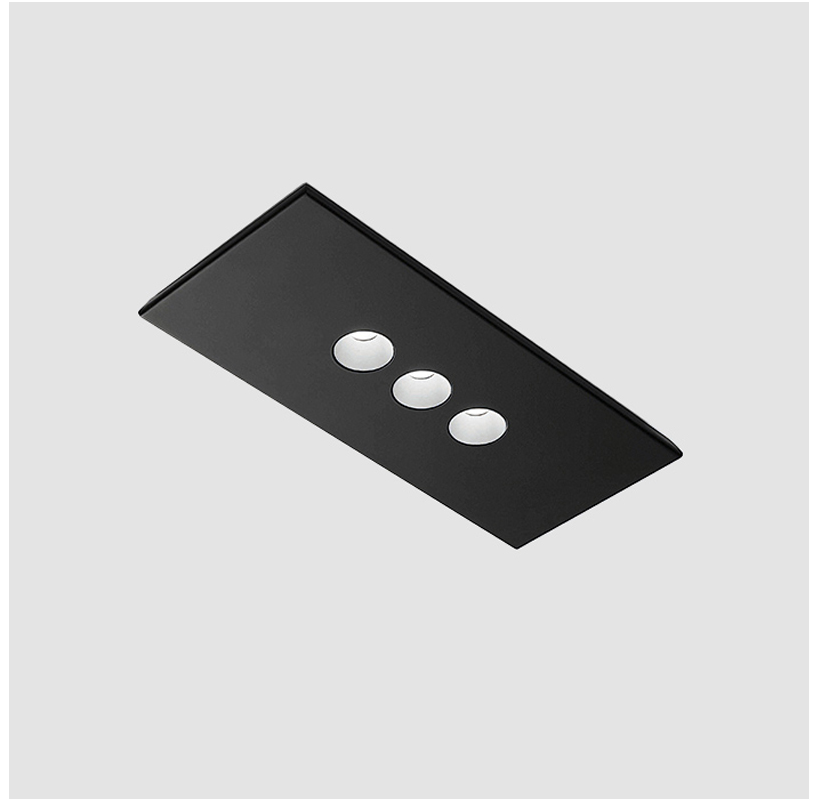

PROJECT
TYPE
SPECIFIER
QUANTITY
DATE

CONFORT RECTANGLE SURFACE

D42056-

base number   Finish
Options

1. To build a product code in our configurator select the specify button on the base model # product page
2. To build a manual product code on this datasheet choose from the options listed below in blue font and add the suffix to the base model #

GENERAL

Series: Confort
Subseries: Confort Rectangle
Brand: Icone
Division: Design
Mounting Type: Surface
Mounting Location: Ceiling
Subcategory: Ambient

PHYSICAL

Shape: Rectangle
Length (mm): 970
Length (in): 38 ⁷/₁₆
Width (mm): 200
Width (in): 7 ⁷/₈
Light Distribution: Direct
Fixture Finish: WAM / WAN / WGF / WCL / WPW / BKA / BAN / BGL / BCL / BPW
Fixture Material: Aluminum

ELECTRICAL

Lamp Type: LED
Total Output Wattage (W): 13.5
Dimming: Electronic Low Voltage Dimming
Input Voltage (V): 120Vac Direct Line

LED

Number of LEDs: 3
Color Temperature (°K): 3000
Nominal Lumen (lm): 1050
CRI: >90 CRI
Lamp Life (hrs): 50000

OPTICAL

RATINGS AND CERTIFICATIONS

Certified By: Certified for North American Standards
IP rating: IP20