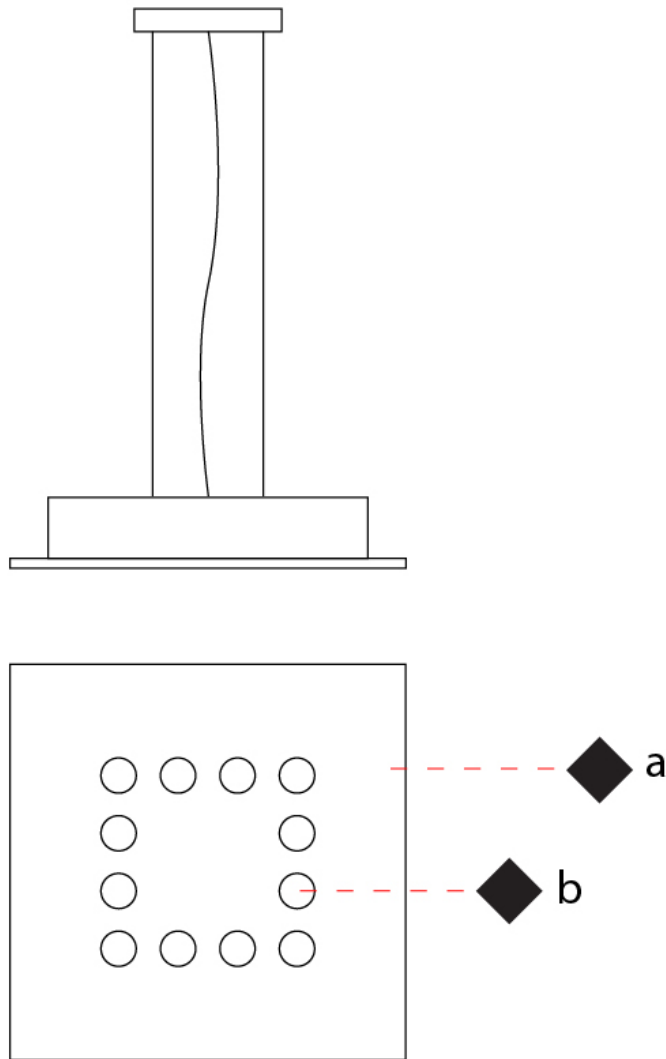

CONFORT SQUARE SUSPENSION

D41043-

PROJECT _____

TYPE _____

SPECIFIER _____

QUANTITY _____

DATE _____

D