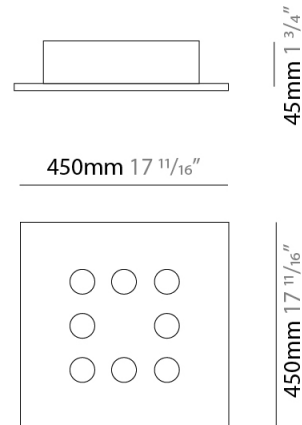

CONFORT SQUARE SURFACE

D42059-

base number   Finish
Options

PROJECT	_____
TYPE	_____
SPECIFIER	_____
QUANTITY	_____
DATE	_____

1. To build a product code in our configurator select the specify button on the base model # product page
2. To build a manual product code on this datasheet choose from the options listed below in blue font and add the suffix to the base model #

GENERAL

Series: Confort _____
Subseries: Confort Square _____
Brand: Icone _____
Division: Design _____
Mounting Type: Surface _____
Mounting Location: Ceiling _____
Subcategory: Ambient _____

PHYSICAL

Shape: Square _____
Length (mm): 450 _____
Length (in): 17 ¹¹/₁₆ _____
Width (mm): 450 _____
Width (in): 17 ¹¹/₁₆ _____
Light Distribution: Direct _____
Fixture Finish: [WAM / WAN / WGF / WCL / WPW / BKA / BAN / BGL / BCL / BPW](#) _____
Fixture Material: Aluminum _____

ELECTRICAL

Lamp Type: LED _____
Total Output Wattage (W): 36 _____
Dimming: Electronic Low Voltage Dimming _____
Input Voltage (V): 120Vac Direct Line _____

LED

Number of LEDs: 8 _____
Color Temperature (°K): 3000 _____
Nominal Lumen (lm): 2800 _____
CRI: >90 CRI _____
Lamp Life (hrs): 50000 _____

OPTICAL

RATINGS AND CERTIFICATIONS

Certified By: Certified for North American Standards _____
IP rating: IP20 _____