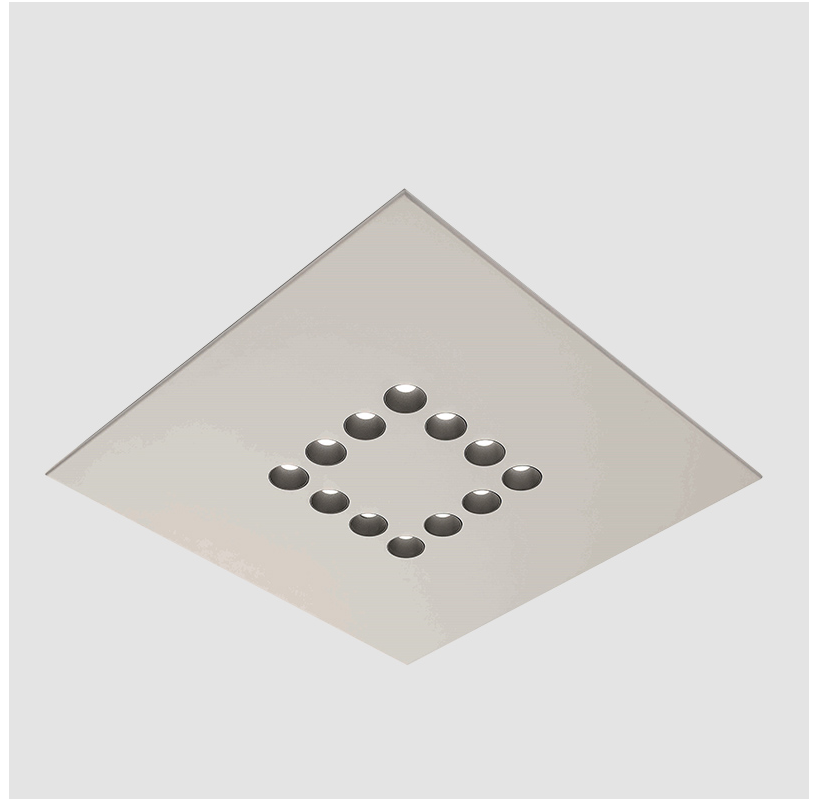

PROJECT
TYPE
SPECIFIER
QUANTITY
DATE

CONFORT SQUARE SURFACE

D42061-

base number   Finish
Options

1. To build a product code in our configurator select the specify button on the base model # product page
2. To build a manual product code on this datasheet choose from the options listed below in blue font and add the suffix to the base model #

GENERAL

Series: Confort
Subseries: Confort Square
Brand: Icone
Division: Design
Mounting Type: Surface
Mounting Location: Ceiling
Subcategory: Ambient

PHYSICAL

Shape: Square
Length (mm): 650
Length (in): 25 9/16
Width (mm): 650
Width (in): 25 9/16
Light Distribution: Direct
Fixture Finish: [WAM / WAN / WGF / WCL / WPW / BKA / BAN / BGL / BCL / BPW](#)
Fixture Material: Aluminum

ELECTRICAL

Lamp Type: LED
Total Output Wattage (W): 54
Dimming: Electronic Low Voltage Dimming
Input Voltage (V): 120Vac Direct Line

LED

Number of LEDs: 12
Color Temperature (°K): 3000
Nominal Lumen (lm): 4200
CRI: >90 CRI
Lamp Life (hrs): 50000

OPTICAL

RATINGS AND CERTIFICATIONS

Certified By: Certified for North American Standards
IP rating: IP20