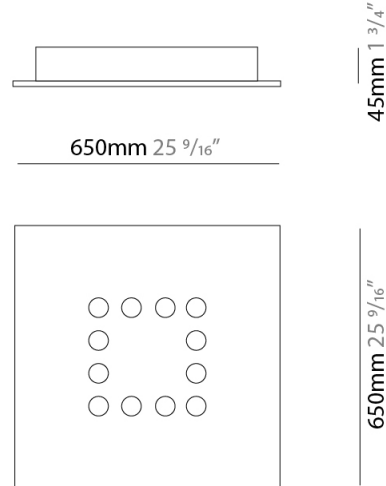

PROJECT
TYPE
SPECIFIER
QUANTITY
DATE

CONFORT SQUARE SURFACE

D42061-

base number   Finish
Options

1. To build a product code in our configurator select the specify button on the base model # product page
2. To build a manual product code on this datasheet choose from the options listed below in blue font and add the suffix to the base model #

GENERAL

Series: Confort
Subseries: Confort Square
Brand: Icone
Division: Design
Mounting Type: Surface
Mounting Location: Ceiling
Subcategory: Ambient

PHYSICAL

Shape: Square
Length (mm): 650
Length (in): 25 9/16
Width (mm): 650
Width (in): 25 9/16
Light Distribution: Direct
Fixture Finish: [WAM / WAN / WGF / WCL / WPW / BKA / BAN / BGL / BCL / BPW](#)
Fixture Material: Aluminum

ELECTRICAL

Lamp Type: LED
Total Output Wattage (W): 54
Dimming: Electronic Low Voltage Dimming
Input Voltage (V): 120Vac Direct Line

LED

Number of LEDs: 12
Color Temperature (°K): 3000
Nominal Lumen (lm): 4200
CRI: >90 CRI
Lamp Life (hrs): 50000

OPTICAL

RATINGS AND CERTIFICATIONS

Certified By: Certified for North American Standards
IP rating: IP20