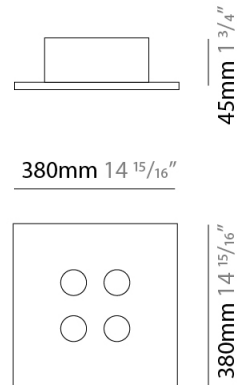

CONFORT SQUARE SURFACE

D42057-

base number   Finish
Options

1. To build a product code in our configurator select the specify button on the base model # product page
2. To build a manual product code on this datasheet choose from the options listed below in blue font and add the suffix to the base model #

GENERAL

Series: Confort
Subseries: Confort Square
Brand: Icone
Division: Design
Mounting Type: Surface
Mounting Location: Ceiling
Subcategory: Ambient

PHYSICAL

Shape: Square
Length (mm): 380
Length (in): 14 ¹⁵/₁₆
Width (mm): 380
Width (in): 14 ¹⁵/₁₆
Light Distribution: Direct
Fixture Finish: [WAM / WAN / WGF / WCL / WPW / BKA / BAN / BGL / BCL / BPW](#)
Fixture Material: Aluminum

ELECTRICAL

Lamp Type: LED
Total Output Wattage (W): 18
Dimming: Electronic Low Voltage Dimming
Input Voltage (V): 120Vac Direct Line

LED

Number of LEDs: 4
Color Temperature (°K): 3000
Nominal Lumen (lm): 1575
CRI: >90 CRI
Lamp Life (hrs): 50000

OPTICAL

RATINGS AND CERTIFICATIONS

Certified By: Certified for North American Standards
IP rating: IP20

PROJECT	_____
TYPE	_____
SPECIFIER	_____
QUANTITY	_____
DATE	_____