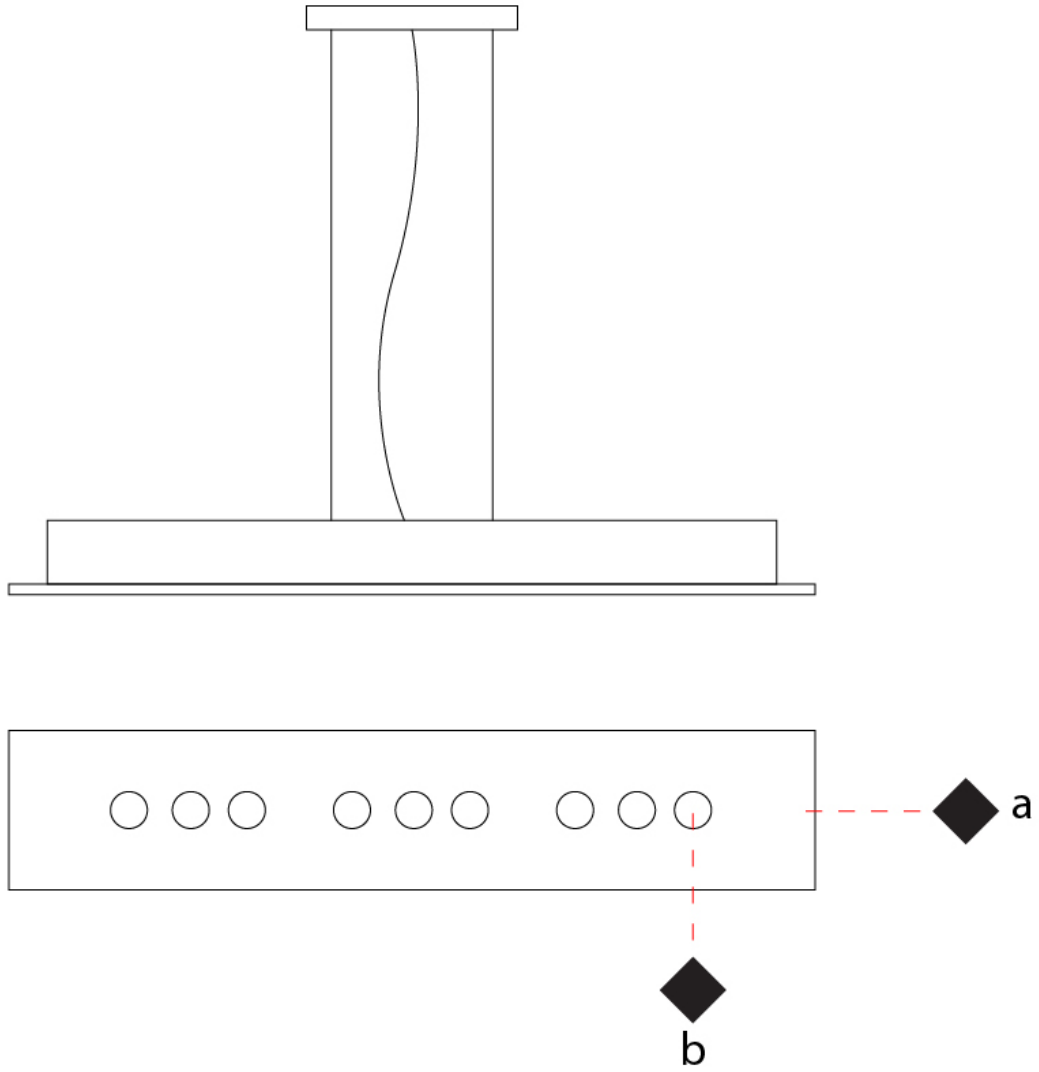

CONFORT RECTANGLE SUSPENSION

D41042-

PROJECT	_____
TYPE	_____
SPECIFIER	_____
QUANTITY	_____
DATE	_____

D