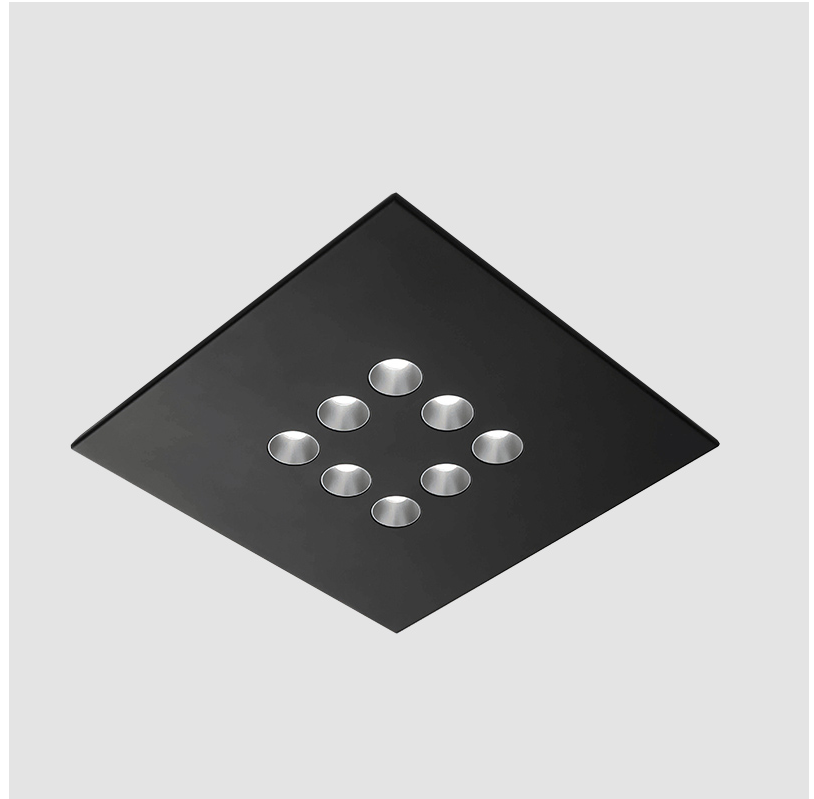

CONFORT SQUARE SURFACE

D42059-

base number   Finish
Options

PROJECT	_____
TYPE	_____
SPECIFIER	_____
QUANTITY	_____
DATE	_____

1. To build a product code in our configurator select the specify button on the base model # product page
2. To build a manual product code on this datasheet choose from the options listed below in blue font and add the suffix to the base model #

GENERAL

Series: Confort _____
Subseries: Confort Square _____
Brand: Icone _____
Division: Design _____
Mounting Type: Surface _____
Mounting Location: Ceiling _____
Subcategory: Ambient _____

PHYSICAL

Shape: Square _____
Length (mm): 450 _____
Length (in): 17 ¹¹/₁₆ _____
Width (mm): 450 _____
Width (in): 17 ¹¹/₁₆ _____
Light Distribution: Direct _____
Fixture Finish: [WAM / WAN / WGF / WCL / WPW / BKA / BAN / BGL / BCL / BPW](#) _____
Fixture Material: Aluminum _____

ELECTRICAL

Lamp Type: LED _____
Total Output Wattage (W): 36 _____
Dimming: Electronic Low Voltage Dimming _____
Input Voltage (V): 120Vac Direct Line _____

LED

Number of LEDs: 8 _____
Color Temperature (°K): 3000 _____
Nominal Lumen (lm): 2800 _____
CRI: >90 CRI _____
Lamp Life (hrs): 50000 _____

OPTICAL

RATINGS AND CERTIFICATIONS

Certified By: Certified for North American Standards _____
IP rating: IP20 _____