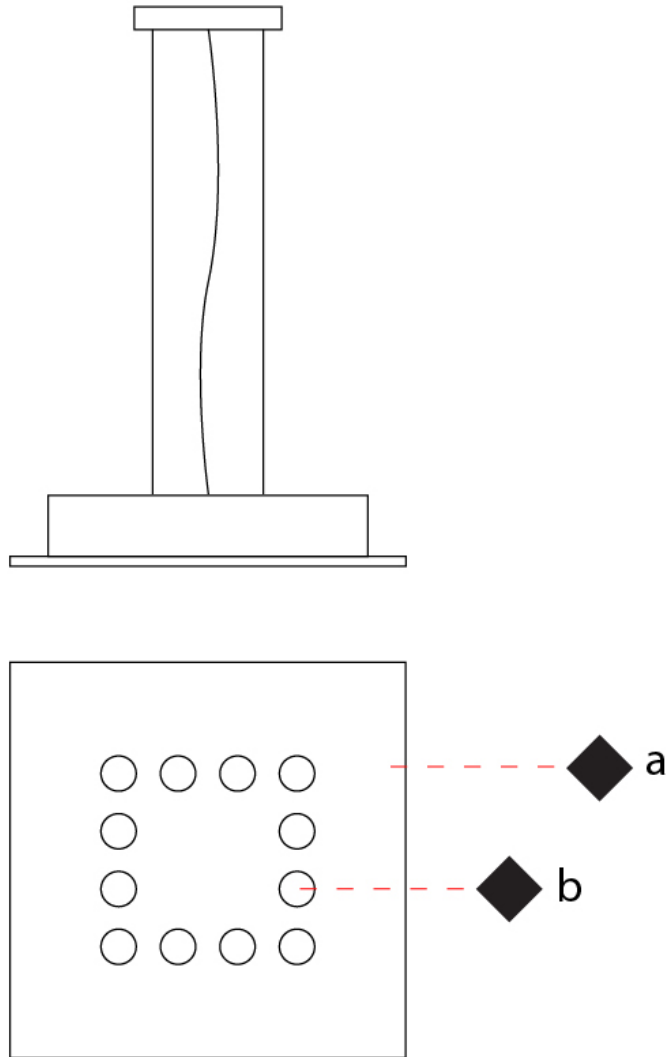

CONFORT SQUARE SUSPENSION

D41044-

PROJECT
TYPE
SPECIFIER
QUANTITY
DATE

D