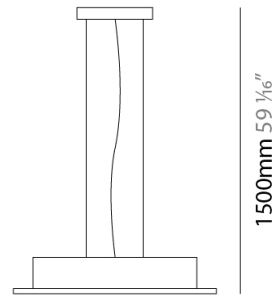

PROJECT
TYPE
SPECIFIER
QUANTITY
DATE

CONFORT SQUARE SUSPENSION

D41043-

base number   Finish
Options

1. To build a product code in our configurator select the specify button on the base model # product page
2. To build a manual product code on this datasheet choose from the options listed below in blue font and add the suffix to the base model #

GENERAL

Series: Confort
Subseries: Confort Square
Brand: Icone
Division: Design
Mounting Type: Suspension
Mounting Location: Ceiling
Subcategory: Pendant

PHYSICAL

Shape: Square
Length (mm): 650
Length (in): 25 ⁹/₁₆
Width (mm): 650
Width (in): 25 ⁹/₁₆
Max. Overall Height (mm): 1500
Max. Overall Height (in): 59 ¹/₁₆
Light Distribution: Direct
Fixture Finish: WAM / WAN / WGF / WCL / WPW / BKA / BAN / BGL / BCL / BPW
Fixture Material: Aluminum

ELECTRICAL

Lamp Type: LED
Total Output Wattage (W): 54
Dimming: Electronic Low Voltage Dimming
Input Voltage (V): 120Vac Direct Line

LED

Number of LEDs: 12
Color Temperature (°K): 3000
Nominal Lumen (lm): 4200
CRI: >90 CRI
Lamp Life (hrs): 50000

OPTICAL

RATINGS AND CERTIFICATIONS

Certified By: Certified for North American Standards
IP rating: IP20