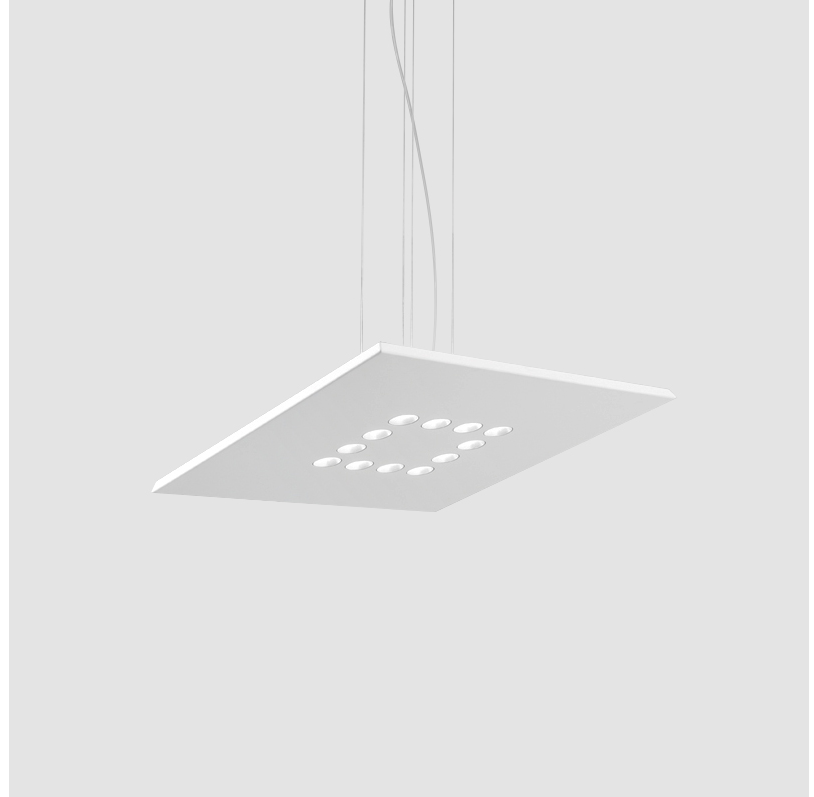

PROJECT
TYPE
SPECIFIER
QUANTITY
DATE

CONFORT SQUARE SUSPENSION

D41043-

base number   Finish
Options

1. To build a product code in our configurator select the specify button on the base model # product page
2. To build a manual product code on this datasheet choose from the options listed below in blue font and add the suffix to the base model #

GENERAL

Series: Confort
Subseries: Confort Square
Brand: Icone
Division: Design
Mounting Type: Suspension
Mounting Location: Ceiling
Subcategory: Pendant

PHYSICAL

Shape: Square
Length (mm): 650
Length (in): 25 ⁹/₁₆
Width (mm): 650
Width (in): 25 ⁹/₁₆
Max. Overall Height (mm): 1500
Max. Overall Height (in): 59 ¹/₁₆
Light Distribution: Direct
Fixture Finish: WAM / WAN / WGF / WCL / WPW / BKA / BAN / BGL / BCL / BPW
Fixture Material: Aluminum

ELECTRICAL

Lamp Type: LED
Total Output Wattage (W): 54
Dimming: Electronic Low Voltage Dimming
Input Voltage (V): 120Vac Direct Line

LED

Number of LEDs: 12
Color Temperature (°K): 3000
Nominal Lumen (lm): 4200
CRI: >90 CRI
Lamp Life (hrs): 50000

OPTICAL

RATINGS AND CERTIFICATIONS

Certified By: Certified for North American Standards
IP rating: IP20