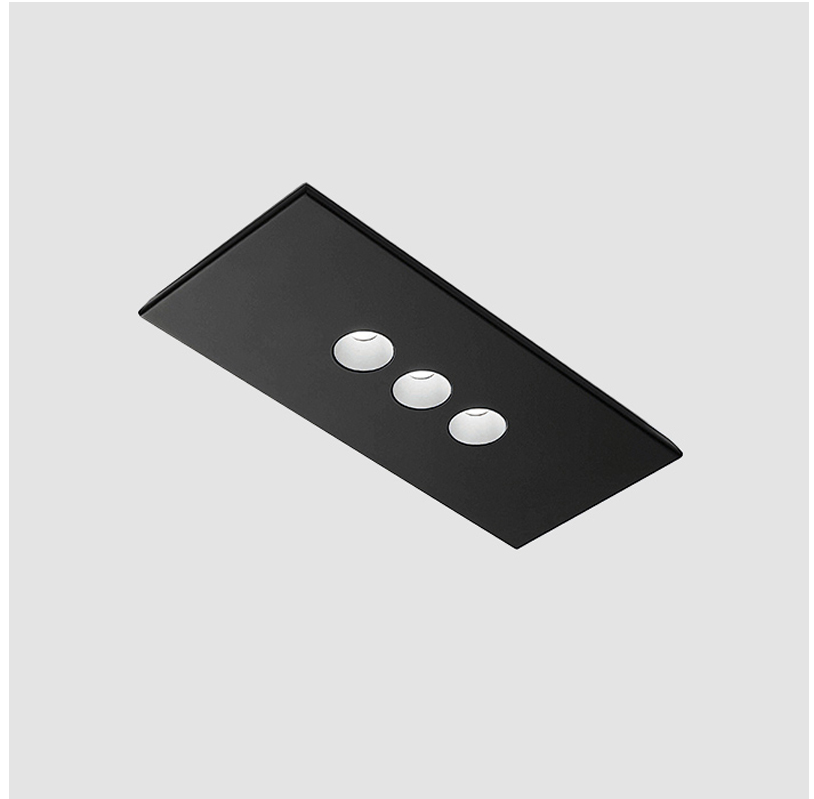

PROJECT
TYPE
SPECIFIER
QUANTITY
DATE

CONFORT RECTANGLE SURFACE

D42056-

base number   Finish
Options

1. To build a product code in our configurator select the specify button on the base model # product page
2. To build a manual product code on this datasheet choose from the options listed below in blue font and add the suffix to the base model #

GENERAL

Series: Confort
Subseries: Confort Rectangle
Brand: Icone
Division: Design
Mounting Type: Surface
Mounting Location: Ceiling
Subcategory: Ambient

PHYSICAL

Shape: Rectangle
Length (mm): 970
Length (in): 38 7/16
Width (mm): 200
Width (in): 7 7/8
Light Distribution: Direct
Fixture Finish: [WAM / WAN / WGF / WCL / WPW / BKA / BAN / BGL / BCL / BPW](#)
Fixture Material: Aluminum

ELECTRICAL

Lamp Type: LED
Total Output Wattage (W): 13.5
Dimming: Electronic Low Voltage Dimming
Input Voltage (V): 120Vac Direct Line

LED

Number of LEDs: 3
Color Temperature (°K): 3000
Nominal Lumen (lm): 1050
CRI: >90 CRI
Lamp Life (hrs): 50000

OPTICAL

RATINGS AND CERTIFICATIONS

Certified By: Certified for North American Standards
IP rating: IP20