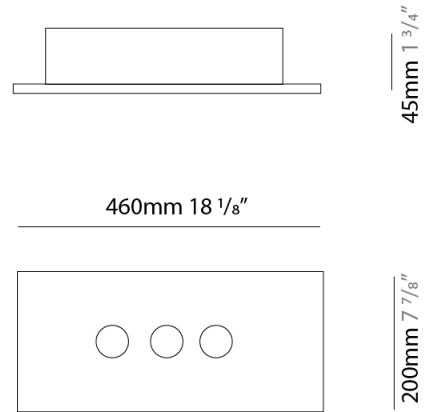

PROJECT
TYPE
SPECIFIER
QUANTITY
DATE

CONFORT RECTANGLE SURFACE

D42056-

base number   Finish
Options

1. To build a product code in our configurator select the specify button on the base model # product page
2. To build a manual product code on this datasheet choose from the options listed below in blue font and add the suffix to the base model #

GENERAL

Series: Confort
Subseries: Confort Rectangle
Brand: Icone
Division: Design
Mounting Type: Surface
Mounting Location: Ceiling
Subcategory: Ambient

PHYSICAL

Shape: Rectangle
Length (mm): 970
Length (in): 38 7/16
Width (mm): 200
Width (in): 7 7/8
Light Distribution: Direct
Fixture Finish: [WAM / WAN / WGF / WCL / WPW / BKA / BAN / BGL / BCL / BPW](#)
Fixture Material: Aluminum

ELECTRICAL

Lamp Type: LED
Total Output Wattage (W): 13.5
Dimming: Electronic Low Voltage Dimming
Input Voltage (V): 120Vac Direct Line

LED

Number of LEDs: 3
Color Temperature (°K): 3000
Nominal Lumen (lm): 1050
CRI: >90 CRI
Lamp Life (hrs): 50000

OPTICAL

RATINGS AND CERTIFICATIONS

Certified By: Certified for North American Standards
IP rating: IP20