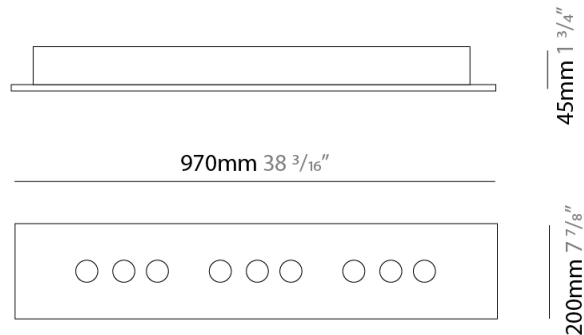

PROJECT
TYPE
SPECIFIER
QUANTITY
DATE

CONFORT RECTANGLE SURFACE

D42060-

base number   Finish
Options

1. To build a product code in our configurator select the specify button on the base model # product page
2. To build a manual product code on this datasheet choose from the options listed below in blue font and add the suffix to the base model #

GENERAL

Series: Confort
Subseries: Confort Rectangle
Partner: Icone
Division: Design
Installation: Surface
Product Type: Ceiling Surface
Mounting Location: Ceiling
Light Distribution: Direct

PHYSICAL

Shape: Rectangle
Length (mm): 970
Length (in): 38 ³/₁₆
Width (mm): 200
Width (in): 7 ⁷/₈
Fixture Finish: WAM / WAN / WGF / WCL / WPW / BKA / BAN / BGL / BCL / BPW
Fixture Material: Aluminum

ELECTRICAL

Lamp Type: LED
Total Output Wattage (W): 40.5
Dimming: Electronic Low Voltage Dimming
Input Voltage (V): 120Vac Direct Line

LED

Number of LEDs: 9
Color Temperature (°K): 3000
Nominal Lumen (lm): 3150
CRI: >90 CRI
Lamp Life (hrs): 50000

OPTICAL

RATINGS AND CERTIFICATIONS

Certified By: Certified for North American Standards
IP rating: IP20