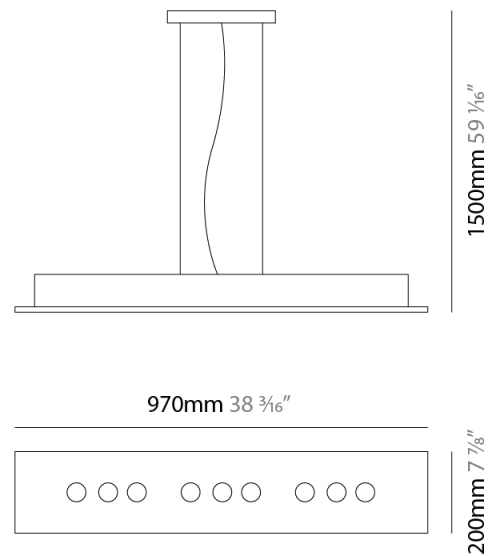

CONFORT RECTANGLE SUSPENSION

D41042-

base number   Finish
Options

PROJECT	_____
TYPE	_____
SPECIFIER	_____
QUANTITY	_____
DATE	_____

1. To build a product code in our configurator select the specify button on the base model # product page
2. To build a manual product code on this datasheet choose from the options listed below in blue font and add the suffix to the base model #

GENERAL

Series: Confort _____
Subseries: Confort Rectangle _____
Partner: Icone _____
Division: Design _____
Installation: Suspension _____
Product Type: Pendant _____
Mounting Location: Ceiling _____
Light Distribution: Direct _____

PHYSICAL

Shape: Rectangle _____
Length (mm): 970 _____
Length (in): 38 ⁷/₁₆ _____
Width (mm): 200 _____
Width (in): 7 ⁷/₈ _____
Max. Overall Height (mm): 1500 _____
Max. Overall Height (in): 59 ¹/₁₆ _____
Fixture Finish: WAM / WAN / WGF / WCL / WPW / BKA / BAN / BGL / BCL / BPW _____
Fixture Material: Aluminum _____

ELECTRICAL

Lamp Type: LED _____
Total Output Wattage (W): 60.5 _____
Dimming: Electronic Low Voltage Dimming _____
Input Voltage (V): 120Vac Direct Line _____

LED

Number of LEDs: 9+1 _____
Color Temperature (°K): 3000 _____
Nominal Lumen (lm): Dir 3150 / Ind 1700 _____
CRI: >90 CRI _____
Lamp Life (hrs): 50000 _____

OPTICAL

RATINGS AND CERTIFICATIONS

Certified By: Certified for North American Standards _____
IP rating: IP20 _____