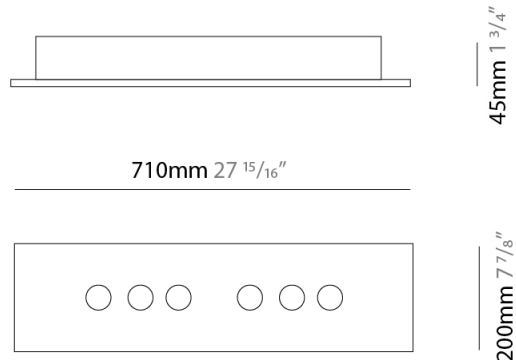

PROJECT	_____
TYPE	_____
SPECIFIER	_____
QUANTITY	_____
DATE	_____

CONFORT RECTANGLE SURFACE

D42058-

base number   Finish
Options

1. To build a product code in our configurator select the specify button on the base model # product page
2. To build a manual product code on this datasheet choose from the options listed below in blue font and add the suffix to the base model #

GENERAL

Series: Confort _____
Subseries: Confort Rectangle _____
Partner: Icone _____
Division: Design _____
Installation: Surface _____
Product Type: Ceiling Surface _____
Mounting Location: Ceiling _____
Light Distribution: Direct _____

PHYSICAL

Shape: Rectangle _____
Length (mm): 710 _____
Length (in): 27 ¹⁵/₁₆ _____
Width (mm): 200 _____
Width (in): 7 ⁷/₈ _____
Height (mm): 45 _____
Height (in): 1 ³/₄ _____
Fixture Finish: WAM / WAN / WGF / WCL / WPW / BKA / BAN / BGL / BCL / BPW _____
Fixture Material: Aluminum _____

ELECTRICAL

Lamp Type: LED _____
Total Output Wattage (W): 27 _____
Dimming: Electronic Low Voltage Dimming _____
Input Voltage (V): 120Vac Direct Line _____

LED

Number of LEDs: 6 _____
Color Temperature (°K): 3000 _____
Nominal Lumen (lm): 2100 _____
CRI: >90 CRI _____
Lamp Life (hrs): 50000 _____

OPTICAL

RATINGS AND CERTIFICATIONS

Certified By: Certified for North American Standards _____
IP rating: IP20 _____