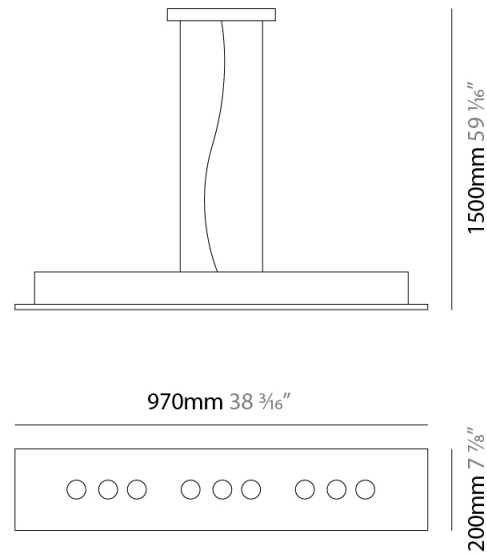

CONFORT RECTANGLE SUSPENSION

D41045-

base number   Finish
Options

PROJECT	_____
TYPE	_____
SPECIFIER	_____
QUANTITY	_____
DATE	_____

1. To build a product code in our configurator select the specify button on the base model # product page
2. To build a manual product code on this datasheet choose from the options listed below in blue font and add the suffix to the base model #

GENERAL

Series: Confort _____
Subseries: Confort Rectangle _____
Partner: Icone _____
Division: Design _____
Installation: Suspension _____
Product Type: Pendant _____
Mounting Location: Ceiling _____
Light Distribution: Direct _____

PHYSICAL

Shape: Rectangle _____
Length (mm): 970 _____
Length (in): 38 ⁷/₁₆ _____
Width (mm): 200 _____
Width (in): 7 ⁷/₈ _____
Max. Overall Height (mm): 1500 _____
Max. Overall Height (in): 59 ¹/₁₆ _____
Fixture Finish: WAM / WAN / WGF / WCL / WPW / BKA / BAN / BGL / BCL / BPW _____
Fixture Material: Aluminum _____

ELECTRICAL

Lamp Type: LED _____
Total Output Wattage (W): 40.5 _____
Dimming: Electronic Low Voltage Dimming _____
Input Voltage (V): 120Vac Direct Line _____

LED

Number of LEDs: 8 _____
Color Temperature (°K): 3000 _____
Nominal Lumen (lm): 3150 _____
CRI: >90 CRI _____
Lamp Life (hrs): 50000 _____

OPTICAL

RATINGS AND CERTIFICATIONS

Certified By: Certified for North American Standards _____
IP rating: IP20 _____