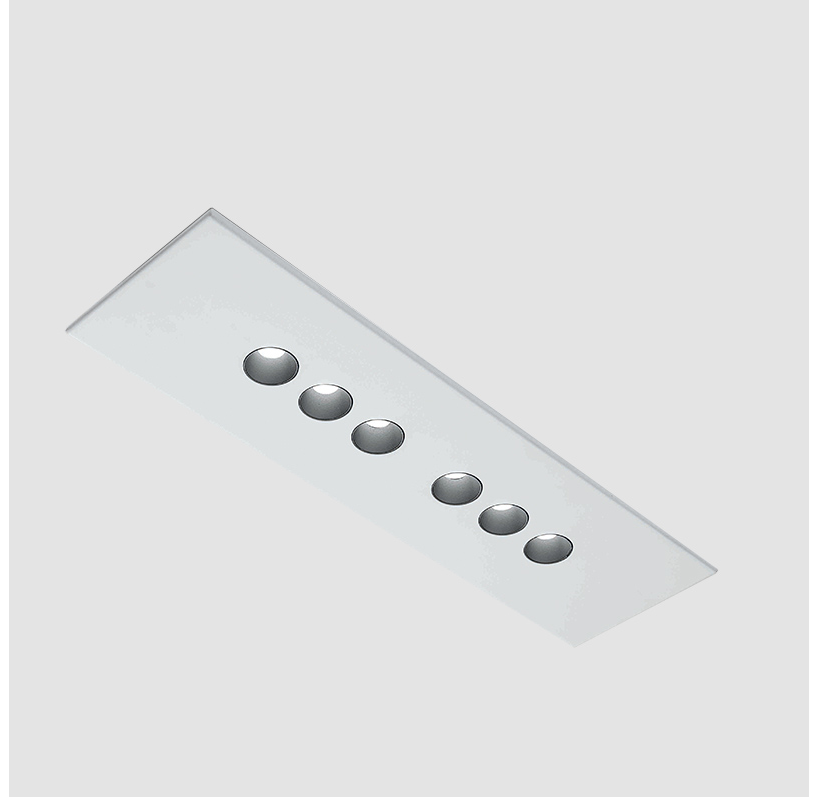

PROJECT	_____
TYPE	_____
SPECIFIER	_____
QUANTITY	_____
DATE	_____

CONFORT RECTANGLE SURFACE

D42058-

base number   Finish
Options

1. To build a product code in our configurator select the specify button on the base model # product page
2. To build a manual product code on this datasheet choose from the options listed below in blue font and add the suffix to the base model #

GENERAL

Series: Confort _____
Subseries: Confort Rectangle _____
Partner: Icone _____
Division: Design _____
Installation: Surface _____
Product Type: Ceiling Surface _____
Mounting Location: Ceiling _____
Light Distribution: Direct _____

PHYSICAL

Shape: Rectangle _____
Length (mm): 710 _____
Length (in): 27 ¹⁵/₁₆ _____
Width (mm): 200 _____
Width (in): 7 ⁷/₈ _____
Height (mm): 45 _____
Height (in): 1 ³/₄ _____
Fixture Finish: WAM / WAN / WGF / WCL / WPW / BKA / BAN / BGL / BCL / BPW _____
Fixture Material: Aluminum _____

ELECTRICAL

Lamp Type: LED _____
Total Output Wattage (W): 27 _____
Dimming: Electronic Low Voltage Dimming _____
Input Voltage (V): 120Vac Direct Line _____

LED

Number of LEDs: 6 _____
Color Temperature (°K): 3000 _____
Nominal Lumen (lm): 2100 _____
CRI: >90 CRI _____
Lamp Life (hrs): 50000 _____

OPTICAL

RATINGS AND CERTIFICATIONS

Certified By: Certified for North American Standards _____
IP rating: IP20 _____