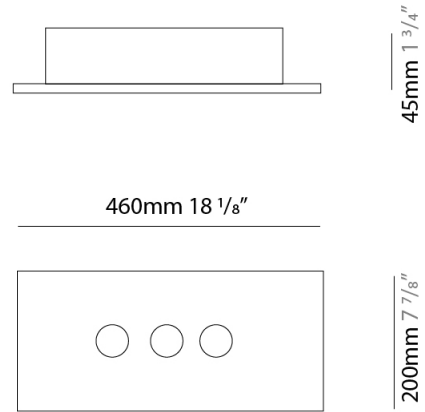

PROJECT
TYPE
SPECIFIER
QUANTITY
DATE

CONFORT RECTANGLE SURFACE

D42056-

base number   Finish
Options

1. To build a product code in our configurator select the specify button on the base model # product page
2. To build a manual product code on this datasheet choose from the options listed below in blue font and add the suffix to the base model #

GENERAL

Series: Confort
Subseries: Confort Rectangle
Partner: Icone
Division: Design
Installation: Surface
Product Type: Ceiling Surface
Mounting Location: Ceiling
Light Distribution: Direct

PHYSICAL

Shape: Rectangle
Length (mm): 970
Length (in): 38 ⁷/₁₆
Width (mm): 200
Width (in): 7 ⁷/₈
Fixture Finish: WAM / WAN / WGF / WCL / WPW / BKA / BAN / BGL / BCL / BPW
Fixture Material: Aluminum

ELECTRICAL

Lamp Type: LED
Total Output Wattage (W): 13.5
Dimming: Electronic Low Voltage Dimming
Input Voltage (V): 120Vac Direct Line

LED

Number of LEDs: 3
Color Temperature (°K): 3000
Nominal Lumen (lm): 1050
CRI: >90 CRI
Lamp Life (hrs): 50000

OPTICAL

RATINGS AND CERTIFICATIONS

Certified By: Certified for North American Standards
IP rating: IP20