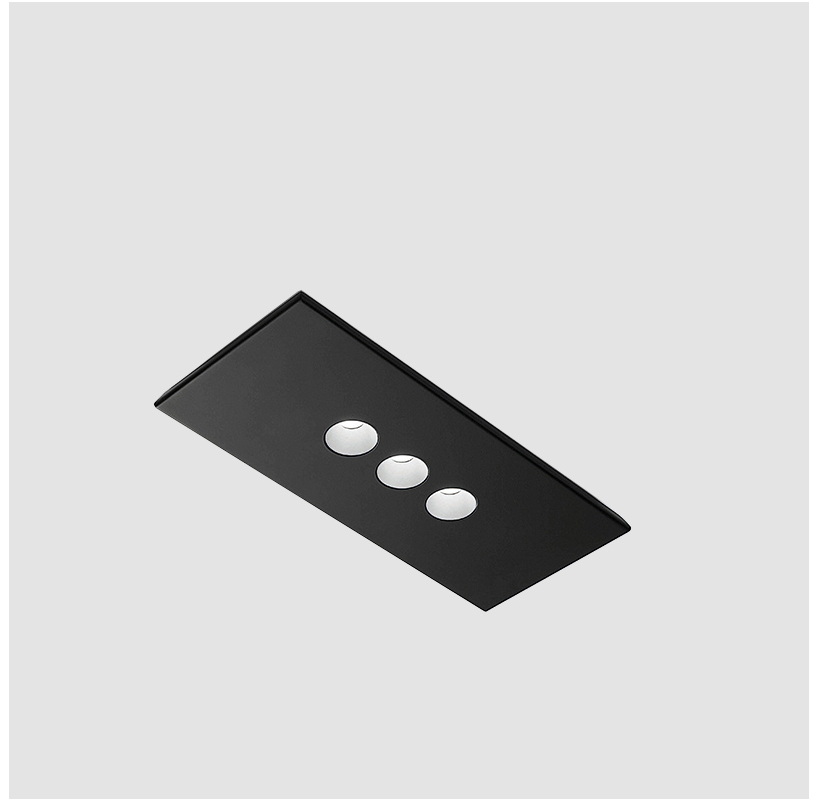

PROJECT
TYPE
SPECIFIER
QUANTITY
DATE

CONFORT RECTANGLE SURFACE

D42056-

base number   Finish
Options

1. To build a product code in our configurator select the specify button on the base model # product page
2. To build a manual product code on this datasheet choose from the options listed below in blue font and add the suffix to the base model #

GENERAL

Series: Confort
Subseries: Confort Rectangle
Partner: Icone
Division: Design
Installation: Surface
Product Type: Ceiling Surface
Mounting Location: Ceiling
Light Distribution: Direct

PHYSICAL

Shape: Rectangle
Length (mm): 970
Length (in): 38 ⁷/₁₆
Width (mm): 200
Width (in): 7 ⁷/₈
Fixture Finish: WAM / WAN / WGF / WCL / WPW / BKA / BAN / BGL / BCL / BPW
Fixture Material: Aluminum

ELECTRICAL

Lamp Type: LED
Total Output Wattage (W): 13.5
Dimming: Electronic Low Voltage Dimming
Input Voltage (V): 120Vac Direct Line

LED

Number of LEDs: 3
Color Temperature (°K): 3000
Nominal Lumen (lm): 1050
CRI: >90 CRI
Lamp Life (hrs): 50000

OPTICAL

RATINGS AND CERTIFICATIONS

Certified By: Certified for North American Standards
IP rating: IP20