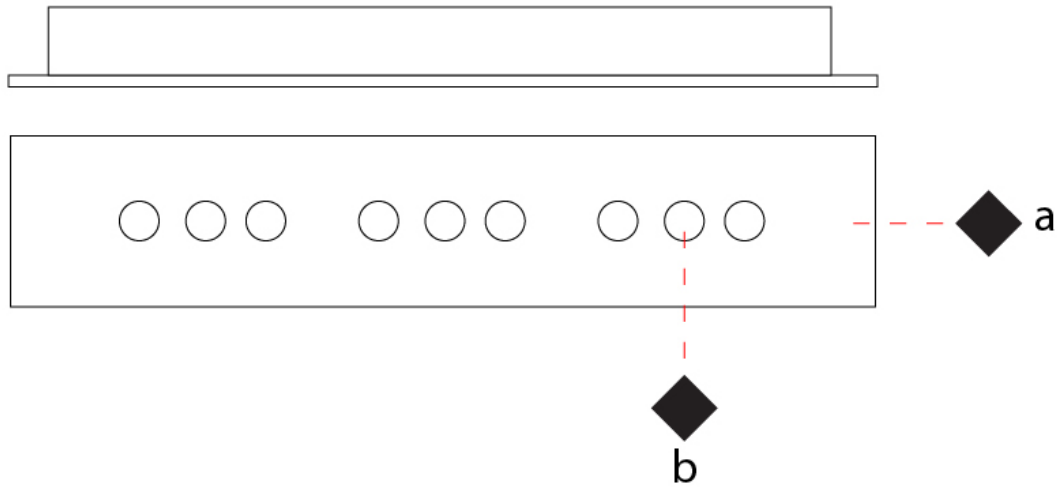

CONFORT RECTANGLE SURFACE

D42060-

PROJECT
TYPE
SPECIFIER
QUANTITY
DATE

D