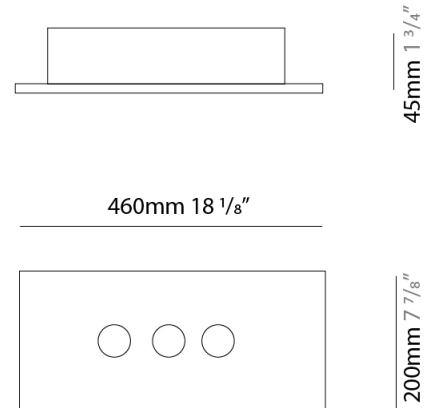

PROJECT
TYPE
SPECIFIER
QUANTITY
DATE

CONFORT RECTANGLE SURFACE

D42056-

base number   Finish
Options

1. To build a product code in our configurator select the specify button on the base model # product page
2. To build a manual product code on this datasheet choose from the options listed below in blue font and add the suffix to the base model #

GENERAL

Series: Confort
Subseries: Confort Rectangle
Partner: Icone
Division: Design
Installation: Surface
Product Type: Ceiling Surface
Mounting Location: Ceiling
Light Distribution: Direct

PHYSICAL

Shape: Rectangle
Length (mm): 970
Length (in): 38 ⁷/₁₆
Width (mm): 200
Width (in): 7 ⁷/₈
Fixture Finish: WAM / WAN / WGF / WCL / WPW / BKA / BAN / BGL / BCL / BPW
Fixture Material: Aluminum

ELECTRICAL

Lamp Type: LED
Total Output Wattage (W): 13.5
Dimming: Electronic Low Voltage Dimming
Input Voltage (V): 120Vac Direct Line

LED

Number of LEDs: 3
Color Temperature (°K): 3000
Nominal Lumen (lm): 1050
CRI: >90 CRI
Lamp Life (hrs): 50000

OPTICAL

RATINGS AND CERTIFICATIONS

Certified By: Certified for North American Standards
IP rating: IP20