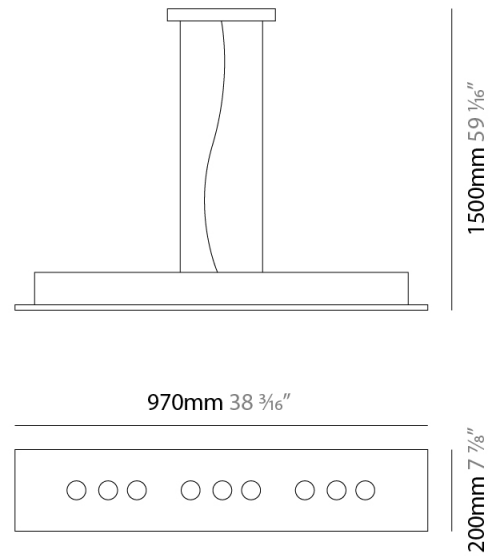

CONFORT RECTANGLE SUSPENSION

D41042-

base number   Finish
Options

PROJECT	_____
TYPE	_____
SPECIFIER	_____
QUANTITY	_____
DATE	_____

1. To build a product code in our configurator select the specify button on the base model # product page
2. To build a manual product code on this datasheet choose from the options listed below in blue font and add the suffix to the base model #

GENERAL

Series: Confort _____
Subseries: Confort Rectangle _____
Partner: Icone _____
Division: Design _____
Installation: Suspension _____
Product Type: Pendant _____
Mounting Location: Ceiling _____
Light Distribution: Direct _____

PHYSICAL

Shape: Rectangle _____
Length (mm): 970 _____
Length (in): 38 ⁷/₁₆ _____
Width (mm): 200 _____
Width (in): 7 ⁷/₈ _____
Max. Overall Height (mm): 1500 _____
Max. Overall Height (in): 59 ⁷/₁₆ _____
Fixture Finish: WAM / WAN / WGF / WCL / WPW / BKA / BAN / BGL / BCL / BPW _____
Fixture Material: Aluminum _____

ELECTRICAL

Lamp Type: LED _____
Total Output Wattage (W): 60.5 _____
Dimming: Electronic Low Voltage Dimming _____
Input Voltage (V): 120Vac Direct Line _____

LED

Number of LEDs: 9+1 _____
Color Temperature (°K): 3000 _____
Nominal Lumen (lm): Dir 3150 / Ind 1700 _____
CRI: >90 CRI _____
Lamp Life (hrs): 50000 _____

OPTICAL

RATINGS AND CERTIFICATIONS

Certified By: Certified for North American Standards _____
IP rating: IP20 _____