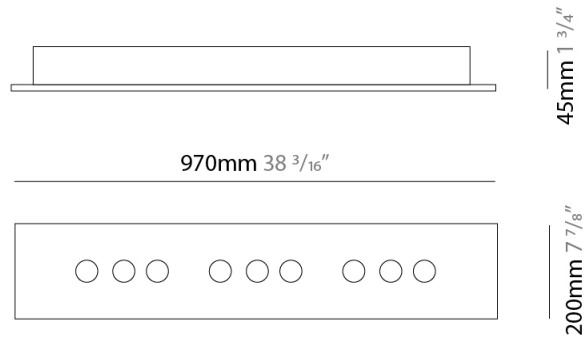

PROJECT
TYPE
SPECIFIER
QUANTITY
DATE

CONFORT RECTANGLE SURFACE

D42060-

base number   Finish
Options

1. To build a product code in our configurator select the specify button on the base model # product page
2. To build a manual product code on this datasheet choose from the options listed below in blue font and add the suffix to the base model #

GENERAL

Series: Confort
Subseries: Confort Rectangle
Partner: Icone
Division: Design
Installation: Surface
Product Type: Ceiling Surface
Mounting Location: Ceiling
Light Distribution: Direct

PHYSICAL

Shape: Rectangle
Length (mm): 970
Length (in): 38 ³/₁₆
Width (mm): 200
Width (in): 7 ⁷/₈
Fixture Finish: WAM / WAN / WGF / WCL / WPW / BKA / BAN / BGL / BCL / BPW
Fixture Material: Aluminum

ELECTRICAL

Lamp Type: LED
Total Output Wattage (W): 40.5
Dimming: Electronic Low Voltage Dimming
Input Voltage (V): 120Vac Direct Line

LED

Number of LEDs: 9
Color Temperature (°K): 3000
Nominal Lumen (lm): 3150
CRI: >90 CRI
Lamp Life (hrs): 50000

OPTICAL

RATINGS AND CERTIFICATIONS

Certified By: Certified for North American Standards
IP rating: IP20