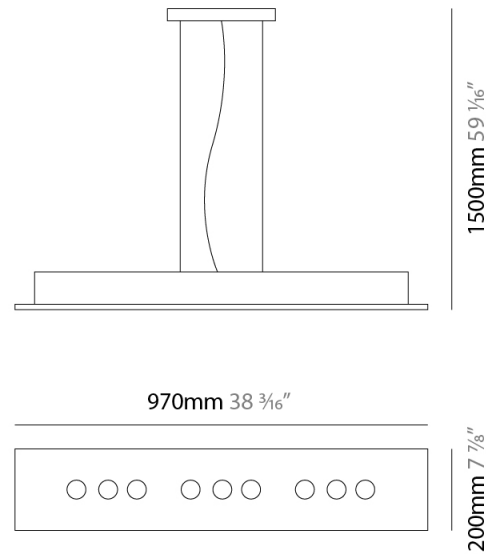

PROJECT
TYPE
SPECIFIER
QUANTITY
DATE

CONFORT RECTANGLE SUSPENSION

D41045-

base number   Finish
Options

1. To build a product code in our configurator select the specify button on the base model # product page
2. To build a manual product code on this datasheet choose from the options listed below in blue font and add the suffix to the base model #

GENERAL

Series: Confort
Subseries: Confort Rectangle
Partner: Icone
Division: Design
Installation: Suspension
Product Type: Pendant
Mounting Location: Ceiling
Light Distribution: Direct

PHYSICAL

Shape: Rectangle
Length (mm): 970
Length (in): 38 ⁷/₁₆
Width (mm): 200
Width (in): 7 ⁷/₈
Max. Overall Height (mm): 1500
Max. Overall Height (in): 59 ⁷/₁₆
Fixture Finish: WAM / WAN / WGF / WCL / WPW / BKA / BAN / BGL / BCL / BPW
Fixture Material: Aluminum

ELECTRICAL

Lamp Type: LED
Total Output Wattage (W): 40.5
Dimming: Electronic Low Voltage Dimming
Input Voltage (V): 120Vac Direct Line

LED

Number of LEDs: 8
Color Temperature (°K): 3000
Nominal Lumen (lm): 3150
CRI: >90 CRI
Lamp Life (hrs): 50000

OPTICAL

RATINGS AND CERTIFICATIONS

Certified By: Certified for North American Standards
IP rating: IP20