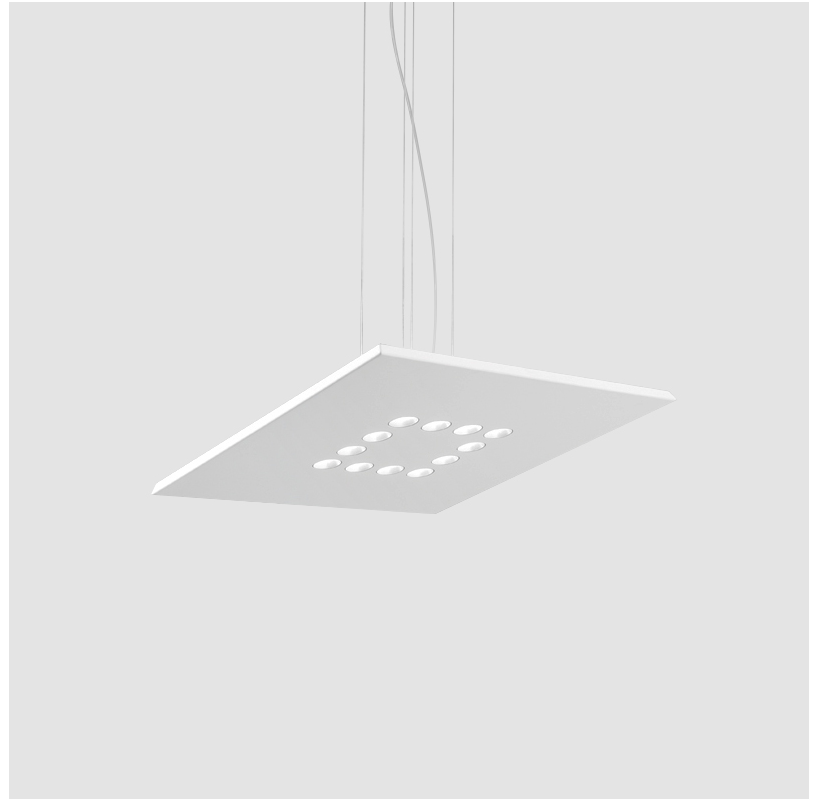

PROJECT	_____
TYPE	_____
SPECIFIER	_____
QUANTITY	_____
DATE	_____

CONFORT SQUARE SUSPENSION

D41043-

base number   Finish
Options

1. To build a product code in our configurator select the specify button on the base model # product page
2. To build a manual product code on this datasheet choose from the options listed below in blue font and add the suffix to the base model #

GENERAL

Series: Confort _____
Subseries: Confort Square _____
Brand: Icone _____
Division: Design _____
Mounting Type: Suspension _____
Mounting Location: Ceiling _____
Subcategory: Pendant _____

PHYSICAL

Shape: Square _____
Length (mm): 650 _____
Length (in): 25 ⁹/₁₆ _____
Width (mm): 650 _____
Width (in): 25 ⁹/₁₆ _____
Max. Overall Height (mm): 1500 _____
Max. Overall Height (in): 59 ¹/₁₆ _____
Light Distribution: Direct _____
Fixture Finish: WAM / WAN / WGF / WCL / WPW / BKA / BAN / BGL / BCL / BPW _____
Fixture Material: Aluminum _____

ELECTRICAL

Lamp Type: LED _____
Total Output Wattage (W): 54 _____
Dimming: Electronic Low Voltage Dimming _____
Input Voltage (V): 120Vac Direct Line _____

LED

Number of LEDs: 12 _____
Color Temperature (°K): 3000 _____
Nominal Lumen (lm): 4200 _____
CRI: >90 CRI _____
Lamp Life (hrs): 50000 _____

OPTICAL

RATINGS AND CERTIFICATIONS

Certified By: Certified for North American Standards _____
IP rating: IP20 _____