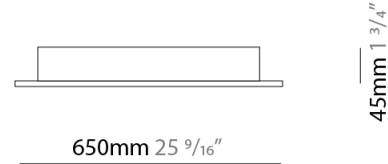

PROJECT
TYPE
SPECIFIER
QUANTITY
DATE

CONFORT SQUARE SURFACE

D42061-

base number   Finish
Options

1. To build a product code in our configurator select the specify button on the base model # product page
2. To build a manual product code on this datasheet choose from the options listed below in blue font and add the suffix to the base model #

GENERAL

Series: Confort
Subseries: Confort Square
Brand: Icone
Division: Design
Mounting Type: Surface
Mounting Location: Ceiling
Subcategory: Ambient

PHYSICAL

Shape: Square
Length (mm): 650
Length (in): 25 9/16
Width (mm): 650
Width (in): 25 9/16
Light Distribution: Direct
Fixture Finish: [WAM / WAN / WGF / WCL / WPW / BKA / BAN / BGL / BCL / BPW](#)
Fixture Material: Aluminum

ELECTRICAL

Lamp Type: LED
Total Output Wattage (W): 54
Dimming: Electronic Low Voltage Dimming
Input Voltage (V): 120Vac Direct Line

LED

Number of LEDs: 12
Color Temperature (°K): 3000
Nominal Lumen (lm): 4200
CRI: >90 CRI
Lamp Life (hrs): 50000

OPTICAL

RATINGS AND CERTIFICATIONS

Certified By: Certified for North American Standards
IP rating: IP20