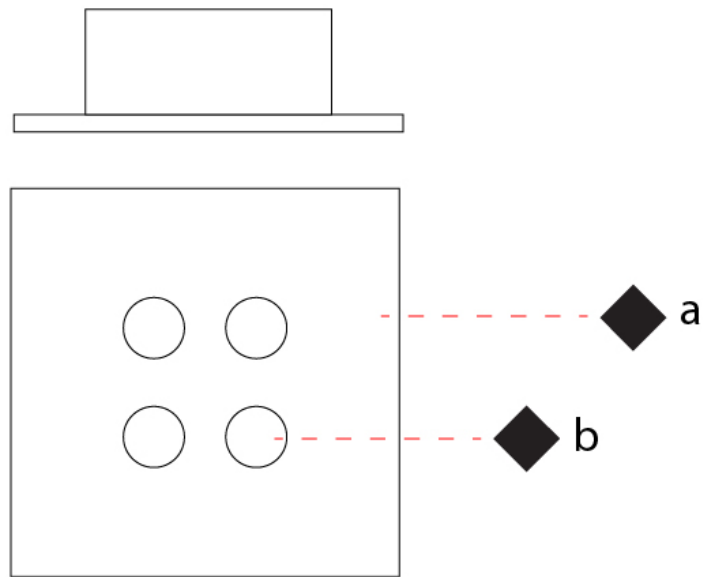

CONFORT SQUARE SURFACE

D42057-

PROJECT

TYPE

SPECIFIER

QUANTITY

DATE

D