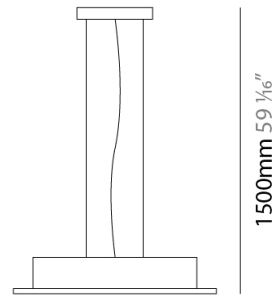

PROJECT
TYPE
SPECIFIER
QUANTITY
DATE

CONFORT SQUARE SUSPENSION

D41044-

base number   Finish
Options

1. To build a product code in our configurator select the specify button on the base model # product page
2. To build a manual product code on this datasheet choose from the options listed below in blue font and add the suffix to the base model #

GENERAL

Series: Confort
Subseries: Confort Square
Brand: Icone
Division: Design
Mounting Type: Suspension
Mounting Location: Ceiling
Subcategory: Pendant

PHYSICAL

Shape: Square
Length (mm): 650
Length (in): 25 ⁹/₁₆
Width (mm): 650
Width (in): 25 ⁹/₁₆
Max. Overall Height (mm): 1500
Max. Overall Height (in): 59 ¹/₁₆
Light Distribution: Direct / Indirect
Fixture Finish: WAM / WAN / WGF / WCL / WPW / BKA / BAN / BGL / BCL / BPW
Fixture Material: Aluminum

ELECTRICAL

Lamp Type: LED
Total Output Wattage (W): 74
Dimming: Electronic Low Voltage Dimming
Input Voltage (V): 120Vac Direct Line

LED

Number of LEDs: 12+1
Color Temperature (°K): 3000
Nominal Lumen (lm): Dir 4200 / Ind 1700
CRI: >90 CRI
Lamp Life (hrs): 50000

OPTICAL

RATINGS AND CERTIFICATIONS

Certified By: Certified for North American Standards
IP rating: IP20