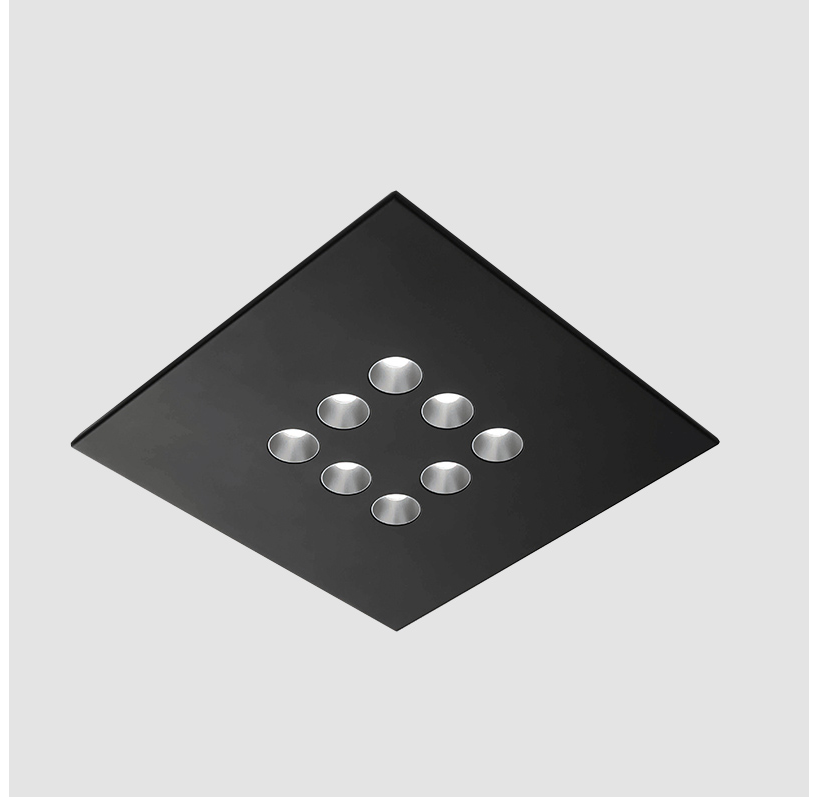

PROJECT	_____
TYPE	_____
SPECIFIER	_____
QUANTITY	_____
DATE	_____

CONFORT SQUARE SURFACE

D42059-

base number   Finish
Options

1. To build a product code in our configurator select the specify button on the base model # product page
2. To build a manual product code on this datasheet choose from the options listed below in blue font and add the suffix to the base model #

GENERAL

Series: Confort _____
Subseries: Confort Square _____
Brand: Icone _____
Division: Design _____
Mounting Type: Surface _____
Mounting Location: Ceiling _____
Subcategory: Ambient _____

PHYSICAL

Shape: Square _____
Length (mm): 450 _____
Length (in): 17 ¹¹/₁₆ _____
Width (mm): 450 _____
Width (in): 17 ¹¹/₁₆ _____
Light Distribution: Direct _____
Fixture Finish: [WAM / WAN / WGF / WCL / WPW / BKA / BAN / BGL / BCL / BPW](#) _____
Fixture Material: Aluminum _____

ELECTRICAL

Lamp Type: LED _____
Total Output Wattage (W): 36 _____
Dimming: Electronic Low Voltage Dimming _____
Input Voltage (V): 120Vac Direct Line _____

LED

Number of LEDs: 8 _____
Color Temperature (°K): 3000 _____
Nominal Lumen (lm): 2800 _____
CRI: >90 CRI _____
Lamp Life (hrs): 50000 _____

OPTICAL

RATINGS AND CERTIFICATIONS

Certified By: Certified for North American Standards _____
IP rating: IP20 _____