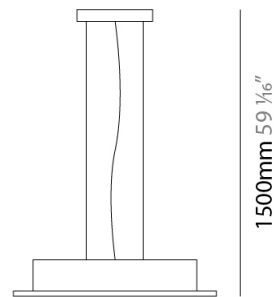

PROJECT	_____
TYPE	_____
SPECIFIER	_____
QUANTITY	_____
DATE	_____

CONFORT SQUARE SUSPENSION

D41043-

base number   Finish
Options

1. To build a product code in our configurator select the specify button on the base model # product page
2. To build a manual product code on this datasheet choose from the options listed below in blue font and add the suffix to the base model #

GENERAL

Series: Confort _____
Subseries: Confort Square _____
Brand: Icone _____
Division: Design _____
Mounting Type: Suspension _____
Mounting Location: Ceiling _____
Subcategory: Pendant _____

PHYSICAL

Shape: Square _____
Length (mm): 650 _____
Length (in): 25 ⁹/₁₆ _____
Width (mm): 650 _____
Width (in): 25 ⁹/₁₆ _____
Max. Overall Height (mm): 1500 _____
Max. Overall Height (in): 59 ¹/₁₆ _____
Light Distribution: Direct _____
Fixture Finish: WAM / WAN / WGF / WCL / WPW / BKA / BAN / BGL / BCL / BPW _____
Fixture Material: Aluminum _____

ELECTRICAL

Lamp Type: LED _____
Total Output Wattage (W): 54 _____
Dimming: Electronic Low Voltage Dimming _____
Input Voltage (V): 120Vac Direct Line _____

LED

Number of LEDs: 12 _____
Color Temperature (°K): 3000 _____
Nominal Lumen (lm): 4200 _____
CRI: >90 CRI _____
Lamp Life (hrs): 50000 _____

OPTICAL

RATINGS AND CERTIFICATIONS

Certified By: Certified for North American Standards _____
IP rating: IP20 _____