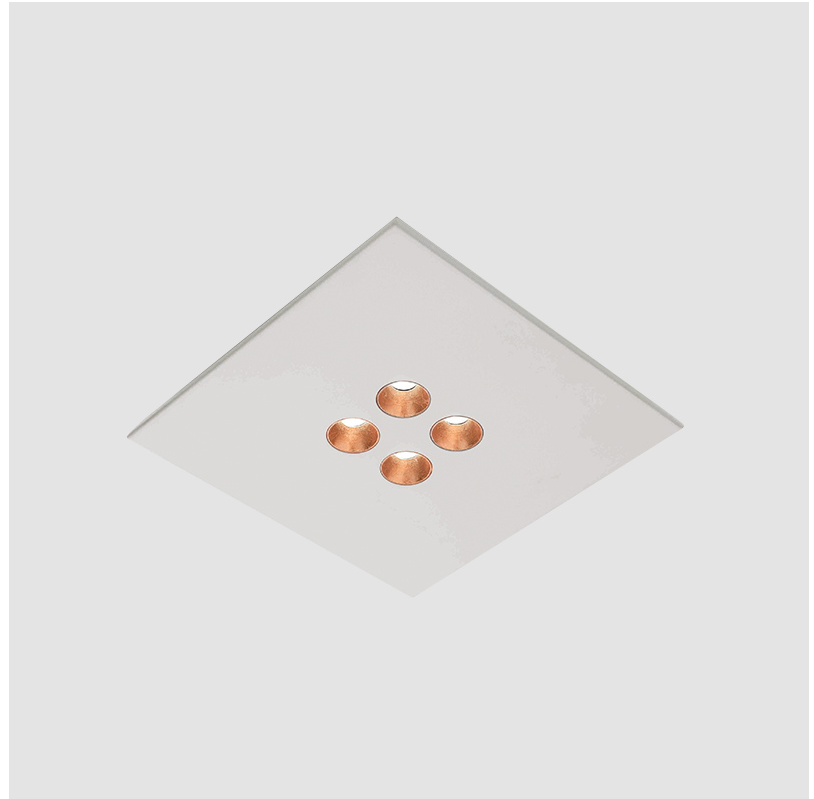

CONFORT SQUARE SURFACE

D42057-

base number   Finish
Options

1. To build a product code in our configurator select the specify button on the base model # product page
2. To build a manual product code on this datasheet choose from the options listed below in blue font and add the suffix to the base model #

GENERAL

Series: Confort
Subseries: Confort Square
Brand: Icone
Division: Design
Mounting Type: Surface
Mounting Location: Ceiling
Subcategory: Ambient

PHYSICAL

Shape: Square
Length (mm): 380
Length (in): 14 ¹⁵/₁₆
Width (mm): 380
Width (in): 14 ¹⁵/₁₆
Light Distribution: Direct
Fixture Finish: [WAM / WAN / WGF / WCL / WPW / BKA / BAN / BGL / BCL / BPW](#)
Fixture Material: Aluminum

ELECTRICAL

Lamp Type: LED
Total Output Wattage (W): 18
Dimming: Electronic Low Voltage Dimming
Input Voltage (V): 120Vac Direct Line

LED

Number of LEDs: 4
Color Temperature (°K): 3000
Nominal Lumen (lm): 1575
CRI: >90 CRI
Lamp Life (hrs): 50000

OPTICAL

RATINGS AND CERTIFICATIONS

Certified By: Certified for North American Standards
IP rating: IP20

PROJECT	_____
TYPE	_____
SPECIFIER	_____
QUANTITY	_____
DATE	_____