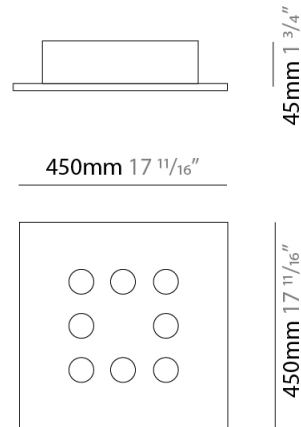

PROJECT	_____
TYPE	_____
SPECIFIER	_____
QUANTITY	_____
DATE	_____

CONFORT SQUARE SURFACE

D42059-

base number   Finish
Options

1. To build a product code in our configurator select the specify button on the base model # product page
2. To build a manual product code on this datasheet choose from the options listed below in blue font and add the suffix to the base model #

GENERAL

Series: Confort _____
Subseries: Confort Square _____
Brand: Icone _____
Division: Design _____
Mounting Type: Surface _____
Mounting Location: Ceiling _____
Subcategory: Ambient _____

PHYSICAL

Shape: Square _____
Length (mm): 450 _____
Length (in): 17 ¹¹/₁₆ _____
Width (mm): 450 _____
Width (in): 17 ¹¹/₁₆ _____
Light Distribution: Direct _____
Fixture Finish: [WAM / WAN / WGF / WCL / WPW / BKA / BAN / BGL / BCL / BPW](#) _____
Fixture Material: Aluminum _____

ELECTRICAL

Lamp Type: LED _____
Total Output Wattage (W): 36 _____
Dimming: Electronic Low Voltage Dimming _____
Input Voltage (V): 120Vac Direct Line _____

LED

Number of LEDs: 8 _____
Color Temperature (°K): 3000 _____
Nominal Lumen (lm): 2800 _____
CRI: >90 CRI _____
Lamp Life (hrs): 50000 _____

OPTICAL

RATINGS AND CERTIFICATIONS

Certified By: Certified for North American Standards _____
IP rating: IP20 _____