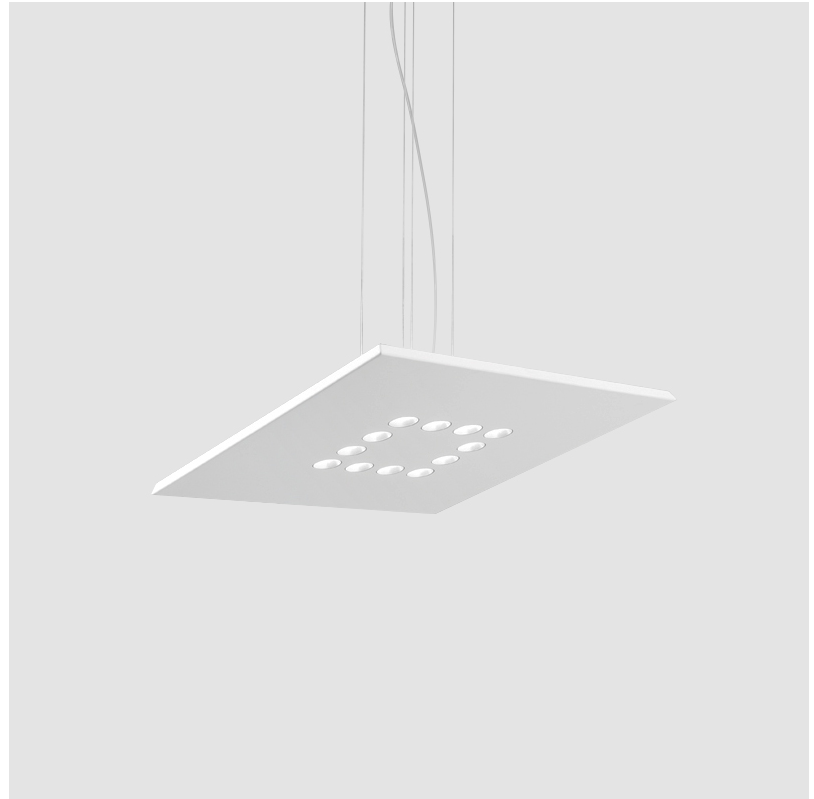

PROJECT
TYPE
SPECIFIER
QUANTITY
DATE

CONFORT SQUARE SUSPENSION

D41044-

base number   Finish
Options

1. To build a product code in our configurator select the specify button on the base model # product page
2. To build a manual product code on this datasheet choose from the options listed below in blue font and add the suffix to the base model #

GENERAL

Series: Confort
Subseries: Confort Square
Brand: Icone
Division: Design
Mounting Type: Suspension
Mounting Location: Ceiling
Subcategory: Pendant

PHYSICAL

Shape: Square
Length (mm): 650
Length (in): 25 ⁹/₁₆
Width (mm): 650
Width (in): 25 ⁹/₁₆
Max. Overall Height (mm): 1500
Max. Overall Height (in): 59 ¹/₁₆
Light Distribution: Direct / Indirect
Fixture Finish: WAM / WAN / WGF / WCL / WPW / BKA / BAN / BGL / BCL / BPW
Fixture Material: Aluminum

ELECTRICAL

Lamp Type: LED
Total Output Wattage (W): 74
Dimming: Electronic Low Voltage Dimming
Input Voltage (V): 120Vac Direct Line

LED

Number of LEDs: 12+1
Color Temperature (°K): 3000
Nominal Lumen (lm): Dir 4200 / Ind 1700
CRI: >90 CRI
Lamp Life (hrs): 50000

OPTICAL

RATINGS AND CERTIFICATIONS

Certified By: Certified for North American Standards
IP rating: IP20