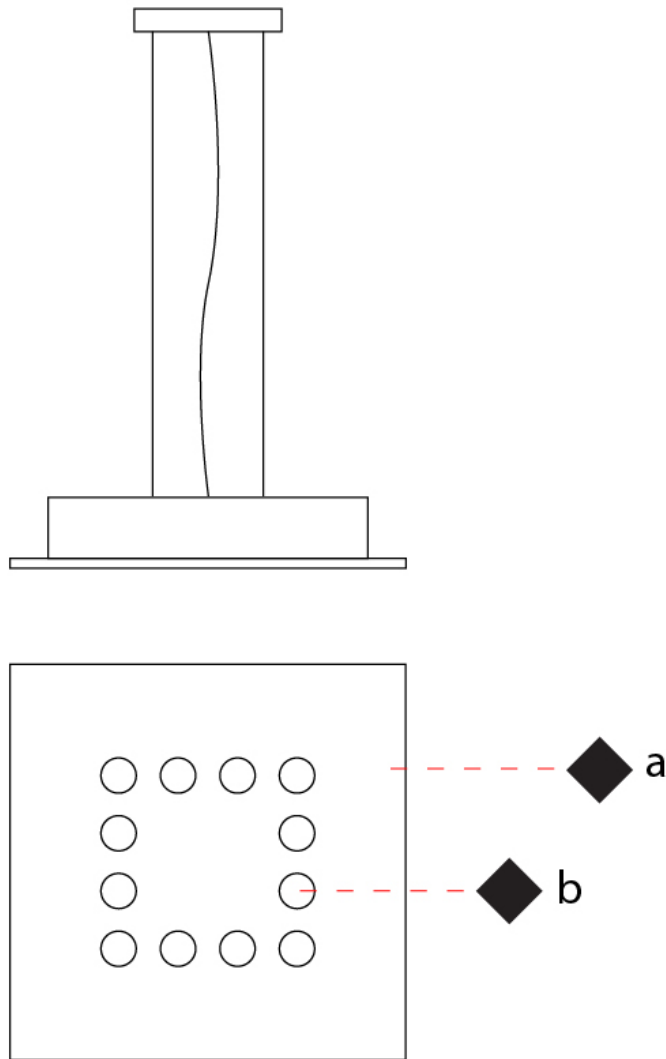

CONFORT SQUARE SUSPENSION

D41044-

PROJECT

TYPE

SPECIFIER

QUANTITY

DATE

D