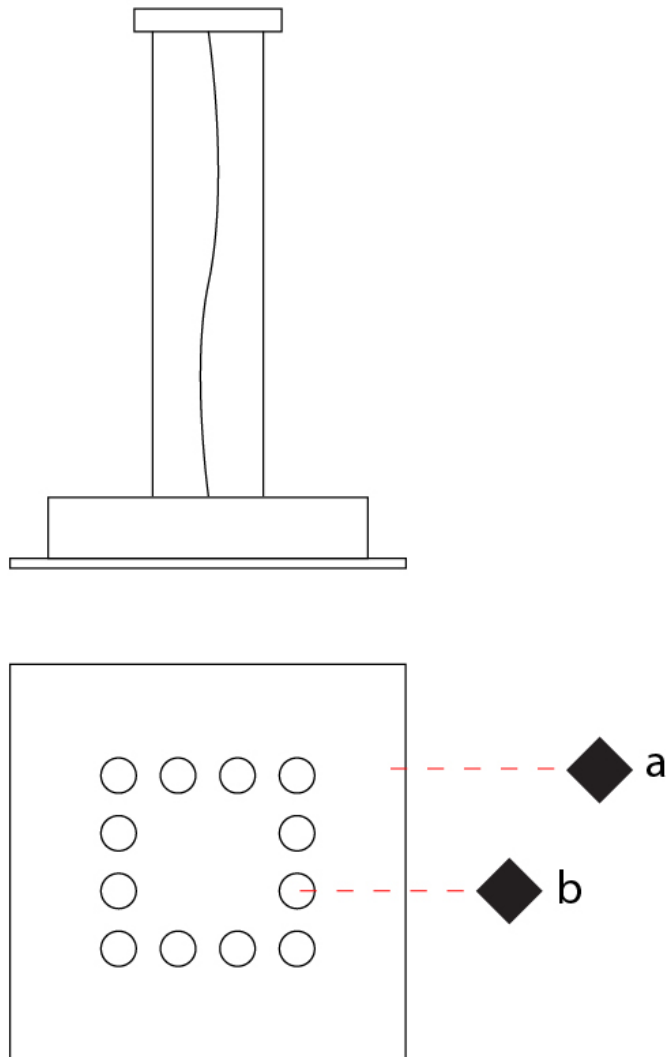

CONFORT SQUARE SUSPENSION

D41044-

PROJECT

TYPE

SPECIFIER

QUANTITY

DATE

D