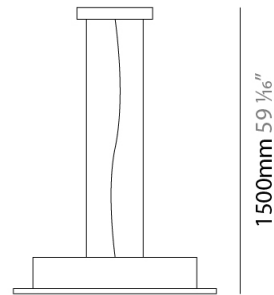

PROJECT	_____
TYPE	_____
SPECIFIER	_____
QUANTITY	_____
DATE	_____

CONFORT SQUARE SUSPENSION

D41044-

base number   Finish
Options

1. To build a product code in our configurator select the specify button on the base model # product page
2. To build a manual product code on this datasheet choose from the options listed below in blue font and add the suffix to the base model #

GENERAL

Series: Confort
Subseries: Confort Square
Partner: Icone
Division: Design
Installation: Suspension
Product Type: Pendant
Mounting Location: Ceiling
Light Distribution: Direct

PHYSICAL

Shape: Square
Length (mm): 650
Length (in): 25 ⁹/₁₆"
Width (mm): 650
Width (in): 25 ⁹/₁₆"
Max. Overall Height (mm): 1500
Max. Overall Height (in): 59 ⁷/₁₆"
Fixture Finish: WAM / WAN / WGF / WCL / WPW / BKA / BAN / BGL / BCL / BPW
Fixture Material: Aluminum

ELECTRICAL

Lamp Type: LED
Total Output Wattage (W): 74
Dimming: Electronic Low Voltage Dimming
Input Voltage (V): 120Vac Direct Line

LED

Number of LEDs: 12+1
Color Temperature (°K): 3000
Nominal Lumen (lm): Dir 4200 / Ind 1700
CRI: >90 CRI
Lamp Life (hrs): 50000

OPTICAL

RATINGS AND CERTIFICATIONS

Certified By: Certified for North American Standards
IP rating: IP20