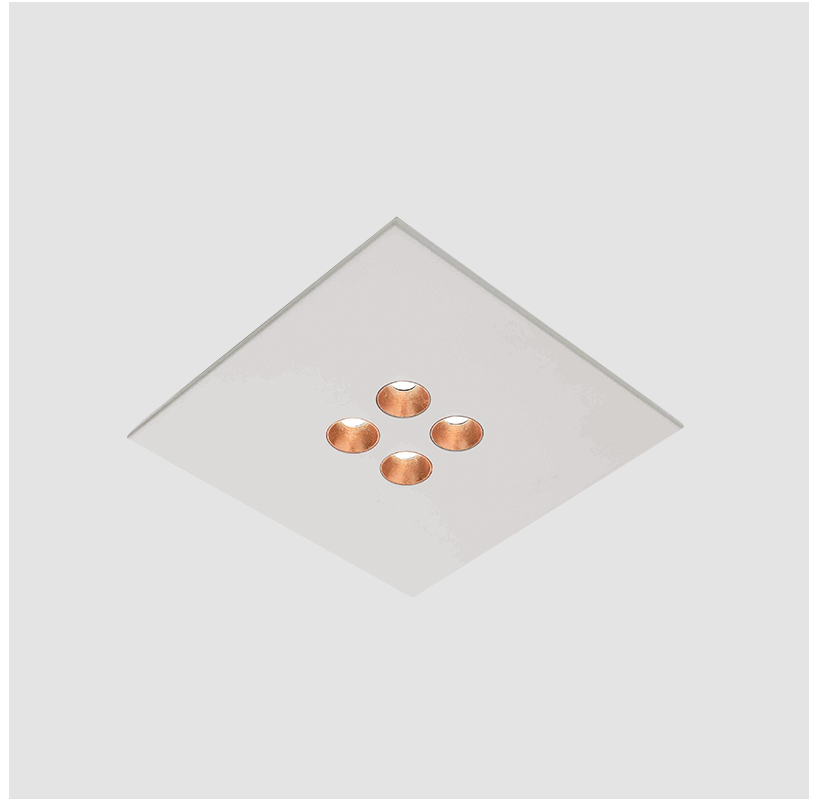

CONFORT SQUARE SURFACE

D42057-

base number   Finish
Options

PROJECT	_____
TYPE	_____
SPECIFIER	_____
QUANTITY	_____
DATE	_____

1. To build a product code in our configurator select the specify button on the base model # product page
2. To build a manual product code on this datasheet choose from the options listed below in blue font and add the suffix to the base model #

GENERAL

Series: Confort _____
Subseries: Confort Square _____
Partner: Icone _____
Division: Design _____
Installation: Surface _____
Product Type: Ceiling Surface _____
Mounting Location: Ceiling _____
Light Distribution: Direct _____

PHYSICAL

Shape: Square _____
Length (mm): 380 _____
Length (in): 14 ¹⁵/₁₆ _____
Width (mm): 380 _____
Width (in): 14 ¹⁵/₁₆ _____
Fixture Finish: [WAM](#) / [WAN](#) / [WGF](#) / [WCL](#) / [WPW](#) / [BKA](#) / [BAN](#) / [BGL](#) / [BCL](#) / [BPW](#) _____
Fixture Material: Aluminum _____

ELECTRICAL

Lamp Type: LED _____
Total Output Wattage (W): 18 _____
Dimming: Electronic Low Voltage Dimming _____
Input Voltage (V): 120Vac Direct Line _____

LED

Number of LEDs: 4 _____
Color Temperature (°K): 3000 _____
Nominal Lumen (lm): 1575 _____
CRI: >90 CRI _____
Lamp Life (hrs): 50000 _____

OPTICAL

RATINGS AND CERTIFICATIONS

Certified By: Certified for North American Standards _____
IP rating: IP20 _____