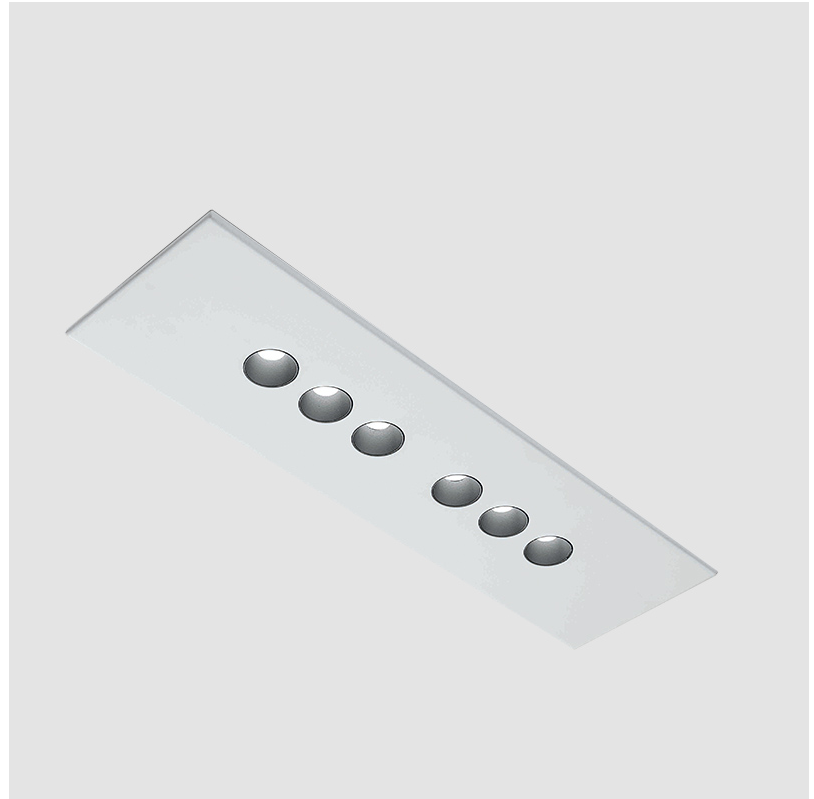

CONFORT RECTANGLE SURFACE

D42058-

base number   Finish
Options

PROJECT	_____
TYPE	_____
SPECIFIER	_____
QUANTITY	_____
DATE	_____

1. To build a product code in our configurator select the specify button on the base model # product page
2. To build a manual product code on this datasheet choose from the options listed below in blue font and add the suffix to the base model #

GENERAL

Series: Confort _____
Subseries: Confort Rectangle _____
Partner: Icone _____
Division: Design _____
Installation: Surface _____
Product Type: Ceiling Surface _____
Mounting Location: Ceiling _____
Light Distribution: Direct _____

PHYSICAL

Shape: Rectangle _____
Length (mm): 710 _____
Length (in): 27 ¹⁵/₁₆ _____
Width (mm): 200 _____
Width (in): 7 ⁷/₈ _____
Height (mm): 45 _____
Height (in): 1 ³/₄ _____
Fixture Finish: WAM / WAN / WGF / WCL / WPW / BKA / BAN / BGL / BCL / BPW _____
Fixture Material: Aluminum _____

ELECTRICAL

Lamp Type: LED _____
Total Output Wattage (W): 27 _____
Dimming: Electronic Low Voltage Dimming _____
Input Voltage (V): 120Vac Direct Line _____

LED

Number of LEDs: 6 _____
Color Temperature (°K): 3000 _____
Nominal Lumen (lm): 2100 _____
CRI: >90 CRI _____
Lamp Life (hrs): 50000 _____

OPTICAL

RATINGS AND CERTIFICATIONS

Certified By: Certified for North American Standards _____
IP rating: IP20 _____