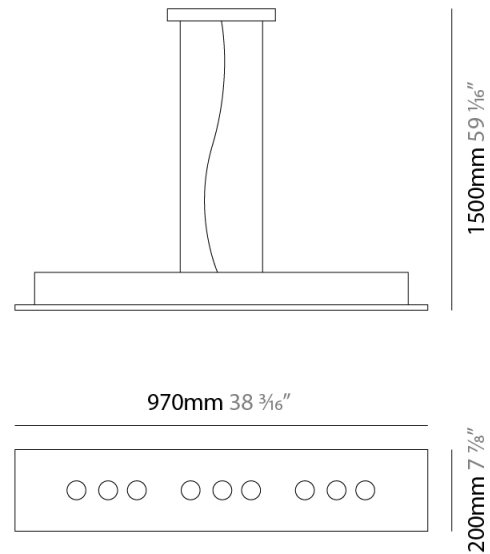

CONFORT RECTANGLE SUSPENSION

D41042-

base number   Finish
Options

PROJECT	_____
TYPE	_____
SPECIFIER	_____
QUANTITY	_____
DATE	_____

1. To build a product code in our configurator select the specify button on the base model # product page
2. To build a manual product code on this datasheet choose from the options listed below in blue font and add the suffix to the base model #

GENERAL

Series: Confort _____
Subseries: Confort Rectangle _____
Partner: Icone _____
Division: Design _____
Installation: Suspension _____
Product Type: Pendant _____
Mounting Location: Ceiling _____
Light Distribution: Direct _____

PHYSICAL

Shape: Rectangle _____
Length (mm): 970 _____
Length (in): 38 7/16 _____
Width (mm): 200 _____
Width (in): 7 7/8 _____
Max. Overall Height (mm): 1500 _____
Max. Overall Height (in): 59 1/16 _____
Fixture Finish: WAM / WAN / WGF / WCL / WPW / BKA / BAN / BGL / BCL / BPW _____
Fixture Material: Aluminum _____

ELECTRICAL

Lamp Type: LED _____
Total Output Wattage (W): 60.5 _____
Dimming: Electronic Low Voltage Dimming _____
Input Voltage (V): 120Vac Direct Line _____

LED

Number of LEDs: 9+1 _____
Color Temperature (°K): 3000 _____
Nominal Lumen (lm): Dir 3150 / Ind 1700 _____
CRI: >90 CRI _____
Lamp Life (hrs): 50000 _____

OPTICAL

RATINGS AND CERTIFICATIONS

Certified By: Certified for North American Standards _____
IP rating: IP20 _____