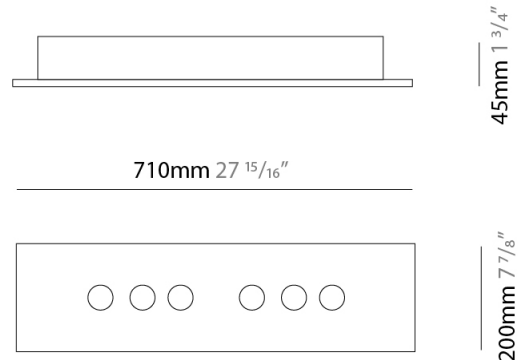

CONFORT RECTANGLE SURFACE

D42058-

base number   Finish
Options

PROJECT	_____
TYPE	_____
SPECIFIER	_____
QUANTITY	_____
DATE	_____

1. To build a product code in our configurator select the specify button on the base model # product page
2. To build a manual product code on this datasheet choose from the options listed below in blue font and add the suffix to the base model #

GENERAL

Series: Confort _____
Subseries: Confort Rectangle _____
Partner: Icone _____
Division: Design _____
Installation: Surface _____
Product Type: Ceiling Surface _____
Mounting Location: Ceiling _____
Light Distribution: Direct _____

PHYSICAL

Shape: Rectangle _____
Length (mm): 710 _____
Length (in): 27 ¹⁵/₁₆ _____
Width (mm): 200 _____
Width (in): 7 ⁷/₈ _____
Height (mm): 45 _____
Height (in): 1 ³/₄ _____
Fixture Finish: WAM / WAN / WGF / WCL / WPW / BKA / BAN / BGL / BCL / BPW _____
Fixture Material: Aluminum _____

ELECTRICAL

Lamp Type: LED _____
Total Output Wattage (W): 27 _____
Dimming: Electronic Low Voltage Dimming _____
Input Voltage (V): 120Vac Direct Line _____

LED

Number of LEDs: 6 _____
Color Temperature (°K): 3000 _____
Nominal Lumen (lm): 2100 _____
CRI: >90 CRI _____
Lamp Life (hrs): 50000 _____

OPTICAL

RATINGS AND CERTIFICATIONS

Certified By: Certified for North American Standards _____
IP rating: IP20 _____