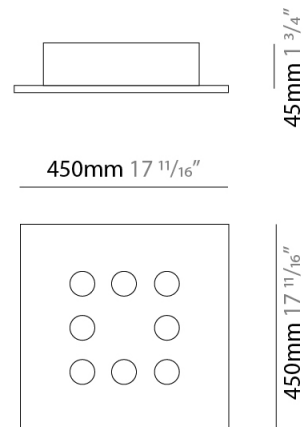

PROJECT	_____
TYPE	_____
SPECIFIER	_____
QUANTITY	_____
DATE	_____

CONFORT SQUARE SURFACE

D42059-

base number   Finish
Options

1. To build a product code in our configurator select the specify button on the base model # product page
2. To build a manual product code on this datasheet choose from the options listed below in blue font and add the suffix to the base model #

GENERAL

Series: Confort _____
Subseries: Confort Square _____
Partner: Icone _____
Division: Design _____
Installation: Surface _____
Product Type: Ceiling Surface _____
Mounting Location: Ceiling _____
Light Distribution: Direct _____

PHYSICAL

Shape: Square _____
Length (mm): 450 _____
Length (in): 17 ¹¹/₁₆ _____
Width (mm): 450 _____
Width (in): 17 ¹¹/₁₆ _____
Fixture Finish: WAM / WAN / WGF / WCL / WPW / BKA / BAN / BGL / BCL / BPW _____
Fixture Material: Aluminum _____

ELECTRICAL

Lamp Type: LED _____
Total Output Wattage (W): 36 _____
Dimming: Electronic Low Voltage Dimming _____
Input Voltage (V): 120Vac Direct Line _____

LED

Number of LEDs: 8 _____
Color Temperature (°K): 3000 _____
Nominal Lumen (lm): 2800 _____
CRI: >90 CRI _____
Lamp Life (hrs): 50000 _____

OPTICAL

RATINGS AND CERTIFICATIONS

Certified By: Certified for North American Standards _____
IP rating: IP20 _____