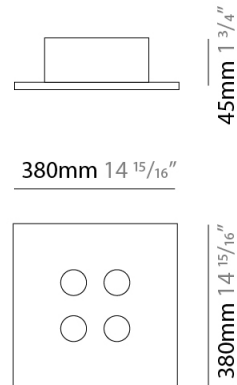

CONFORT SQUARE SURFACE

D42057-

base number   Finish
Options

PROJECT	_____
TYPE	_____
SPECIFIER	_____
QUANTITY	_____
DATE	_____

1. To build a product code in our configurator select the specify button on the base model # product page
2. To build a manual product code on this datasheet choose from the options listed below in blue font and add the suffix to the base model #

GENERAL

Series: Confort _____
Subseries: Confort Square _____
Partner: Icone _____
Division: Design _____
Installation: Surface _____
Product Type: Ceiling Surface _____
Mounting Location: Ceiling _____
Light Distribution: Direct _____

PHYSICAL

Shape: Square _____
Length (mm): 380 _____
Length (in): 14 ¹⁵/₁₆ _____
Width (mm): 380 _____
Width (in): 14 ¹⁵/₁₆ _____
Fixture Finish: [WAM](#) / [WAN](#) / [WGF](#) / [WCL](#) / [WPW](#) / [BKA](#) / [BAN](#) / [BGL](#) / [BCL](#) / [BPW](#) _____
Fixture Material: Aluminum _____

ELECTRICAL

Lamp Type: LED _____
Total Output Wattage (W): 18 _____
Dimming: Electronic Low Voltage Dimming _____
Input Voltage (V): 120Vac Direct Line _____

LED

Number of LEDs: 4 _____
Color Temperature (°K): 3000 _____
Nominal Lumen (lm): 1575 _____
CRI: >90 CRI _____
Lamp Life (hrs): 50000 _____

OPTICAL

RATINGS AND CERTIFICATIONS

Certified By: Certified for North American Standards _____
IP rating: IP20 _____