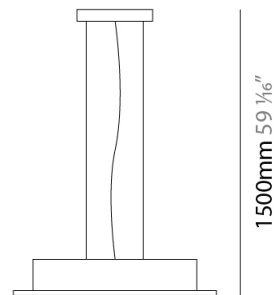

PROJECT	_____
TYPE	_____
SPECIFIER	_____
QUANTITY	_____
DATE	_____

CONFORT SQUARE SUSPENSION

D41044-

base number   Finish
Options

1. To build a product code in our configurator select the specify button on the base model # product page
2. To build a manual product code on this datasheet choose from the options listed below in blue font and add the suffix to the base model #

GENERAL

Series: Confort _____
Subseries: Confort Square _____
Partner: Icone _____
Division: Design _____
Installation: Suspension _____
Product Type: Pendant _____
Mounting Location: Ceiling _____
Light Distribution: Direct _____

PHYSICAL

Shape: Square _____
Length (mm): 650 _____
Length (in): 25 ⁹/₁₆ _____
Width (mm): 650 _____
Width (in): 25 ⁹/₁₆ _____
Max. Overall Height (mm): 1500 _____
Max. Overall Height (in): 59 ⁷/₁₆ _____
Fixture Finish: WAM / WAN / WGF / WCL / WPW / BKA / BAN / BGL / BCL / BPW _____
Fixture Material: Aluminum _____

ELECTRICAL

Lamp Type: LED _____
Total Output Wattage (W): 74 _____
Dimming: Electronic Low Voltage Dimming _____
Input Voltage (V): 120Vac Direct Line _____

LED

Number of LEDs: 12+1 _____
Color Temperature (°K): 3000 _____
Nominal Lumen (lm): Dir 4200 / Ind 1700 _____
CRI: >90 CRI _____
Lamp Life (hrs): 50000 _____

OPTICAL

RATINGS AND CERTIFICATIONS

Certified By: Certified for North American Standards _____
IP rating: IP20 _____