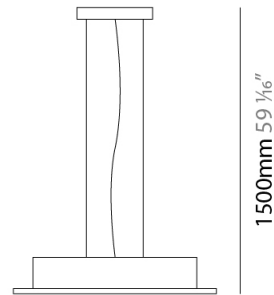

PROJECT
TYPE
SPECIFIER
QUANTITY
DATE

CONFORT SQUARE SUSPENSION

D41043-

base number   Finish
Options

1. To build a product code in our configurator select the specify button on the base model # product page
2. To build a manual product code on this datasheet choose from the options listed below in blue font and add the suffix to the base model #

GENERAL

Series: Confort
Subseries: Confort Square
Partner: Icone
Division: Design
Installation: Suspension
Product Type: Pendant
Mounting Location: Ceiling
Light Distribution: Direct

PHYSICAL

Shape: Square
Length (mm): 650
Length (in): 25 ⁹/₁₆
Width (mm): 650
Width (in): 25 ⁹/₁₆
Max. Overall Height (mm): 1500
Max. Overall Height (in): 59 ⁷/₁₆
Fixture Finish: WAM / WAN / WGF / WCL / WPW / BKA / BAN / BGL / BCL / BPW
Fixture Material: Aluminum

ELECTRICAL

Lamp Type: LED
Total Output Wattage (W): 54
Dimming: Electronic Low Voltage Dimming
Input Voltage (V): 120Vac Direct Line

LED

Number of LEDs: 12
Color Temperature (°K): 3000
Nominal Lumen (lm): 4200
CRI: >90 CRI
Lamp Life (hrs): 50000

OPTICAL

RATINGS AND CERTIFICATIONS

Certified By: Certified for North American Standards
IP rating: IP20