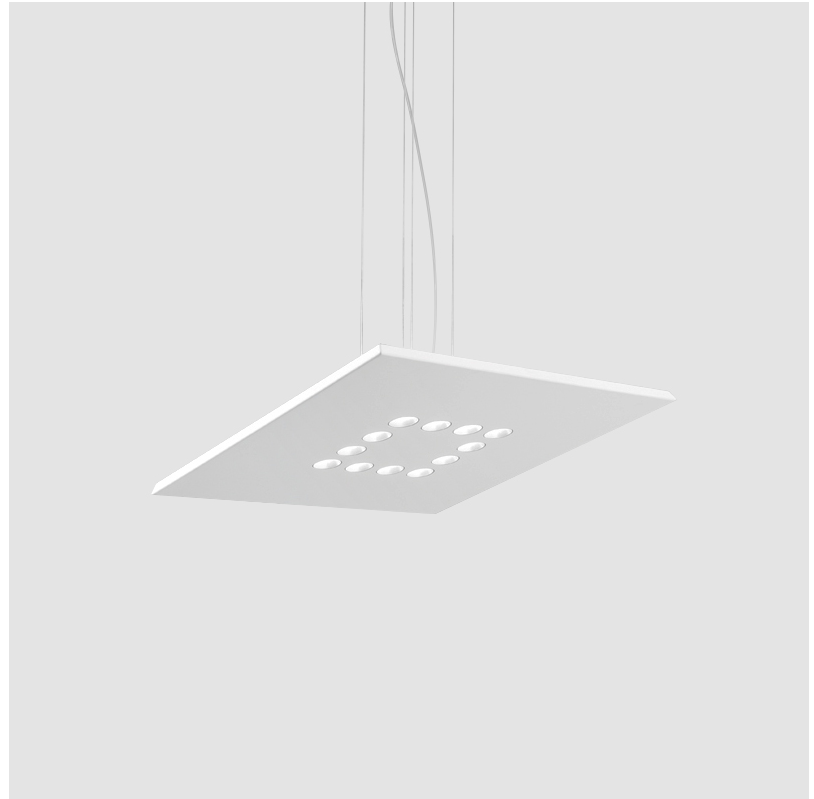

PROJECT
TYPE
SPECIFIER
QUANTITY
DATE

CONFORT SQUARE SUSPENSION

D41043-

base number   Finish
Options

1. To build a product code in our configurator select the specify button on the base model # product page
2. To build a manual product code on this datasheet choose from the options listed below in blue font and add the suffix to the base model #

GENERAL

Series: Confort
Subseries: Confort Square
Partner: Icone
Division: Design
Installation: Suspension
Product Type: Pendant
Mounting Location: Ceiling
Light Distribution: Direct

PHYSICAL

Shape: Square
Length (mm): 650
Length (in): 25 ⁹/₁₆
Width (mm): 650
Width (in): 25 ⁹/₁₆
Max. Overall Height (mm): 1500
Max. Overall Height (in): 59 ⁷/₁₆
Fixture Finish: WAM / WAN / WGF / WCL / WPW / BKA / BAN / BGL / BCL / BPW
Fixture Material: Aluminum

ELECTRICAL

Lamp Type: LED
Total Output Wattage (W): 54
Dimming: Electronic Low Voltage Dimming
Input Voltage (V): 120Vac Direct Line

LED

Number of LEDs: 12
Color Temperature (°K): 3000
Nominal Lumen (lm): 4200
CRI: >90 CRI
Lamp Life (hrs): 50000

OPTICAL

RATINGS AND CERTIFICATIONS

Certified By: Certified for North American Standards
IP rating: IP20