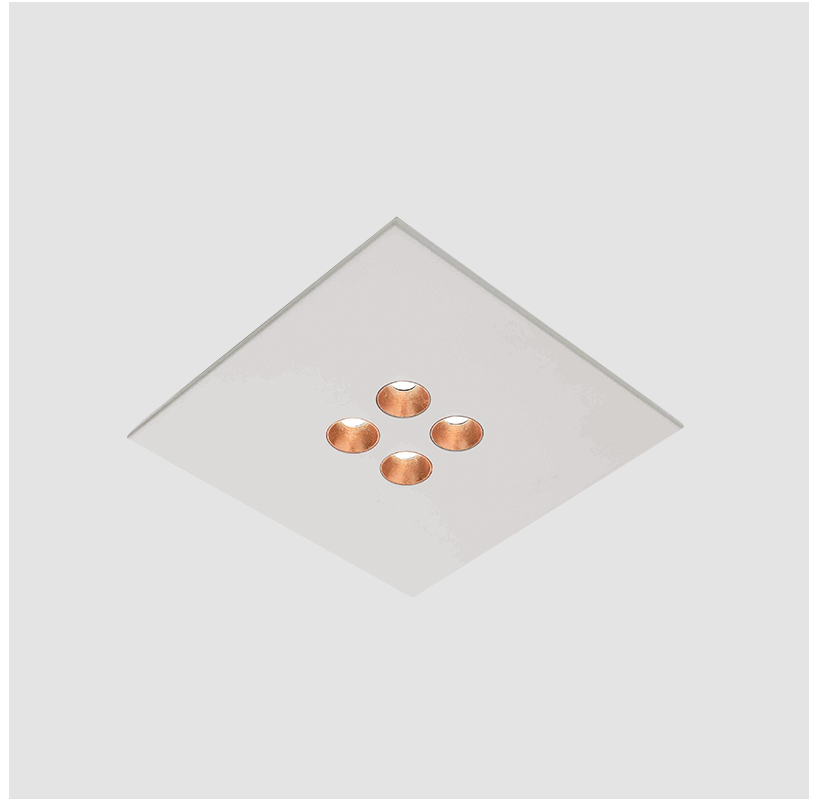

CONFORT SQUARE SURFACE

D42057-

base number   Finish
Options

PROJECT	_____
TYPE	_____
SPECIFIER	_____
QUANTITY	_____
DATE	_____

1. To build a product code in our configurator select the specify button on the base model # product page
2. To build a manual product code on this datasheet choose from the options listed below in blue font and add the suffix to the base model #

GENERAL

Series: Confort _____
Subseries: Confort Square _____
Partner: Icone _____
Division: Design _____
Installation: Surface _____
Product Type: Ceiling Surface _____
Mounting Location: Ceiling _____
Light Distribution: Direct _____

PHYSICAL

Shape: Square _____
Length (mm): 380 _____
Length (in): 14 ¹⁵/₁₆ _____
Width (mm): 380 _____
Width (in): 14 ¹⁵/₁₆ _____
Fixture Finish: [WAM / WAN / WGF / WCL / WPW / BKA / BAN / BGL / BCL / BPW](#) _____
Fixture Material: Aluminum _____

ELECTRICAL

Lamp Type: LED _____
Total Output Wattage (W): 18 _____
Dimming: Electronic Low Voltage Dimming _____
Input Voltage (V): 120Vac Direct Line _____

LED

Number of LEDs: 4 _____
Color Temperature (°K): 3000 _____
Nominal Lumen (lm): 1575 _____
CRI: >90 CRI _____
Lamp Life (hrs): 50000 _____

OPTICAL

RATINGS AND CERTIFICATIONS

Certified By: Certified for North American Standards _____
IP rating: IP20 _____