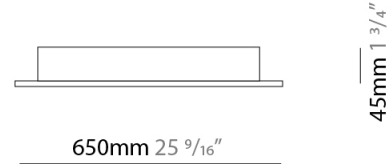

PROJECT
TYPE
SPECIFIER
QUANTITY
DATE

CONFORT SQUARE SURFACE

D42061-

base number   Finish
Options

1. To build a product code in our configurator select the specify button on the base model # product page
2. To build a manual product code on this datasheet choose from the options listed below in blue font and add the suffix to the base model #

GENERAL

Series: Confort
Subseries: Confort Square
Partner: Icone
Division: Design
Installation: Surface
Product Type: Ceiling Surface
Mounting Location: Ceiling
Light Distribution: Direct

PHYSICAL

Shape: Square
Length (mm): 650
Length (in): 25 ⁹/₁₆
Width (mm): 650
Width (in): 25 ⁹/₁₆
Fixture Finish: WAM / WAN / WGF / WCL / WPW / BKA / BAN / BGL / BCL / BPW
Fixture Material: Aluminum

ELECTRICAL

Lamp Type: LED
Total Output Wattage (W): 54
Dimming: Electronic Low Voltage Dimming
Input Voltage (V): 120Vac Direct Line

LED

Number of LEDs: 12
Color Temperature (°K): 3000
Nominal Lumen (lm): 4200
CRI: >90 CRI
Lamp Life (hrs): 50000

OPTICAL

RATINGS AND CERTIFICATIONS

Certified By: Certified for North American Standards
IP rating: IP20