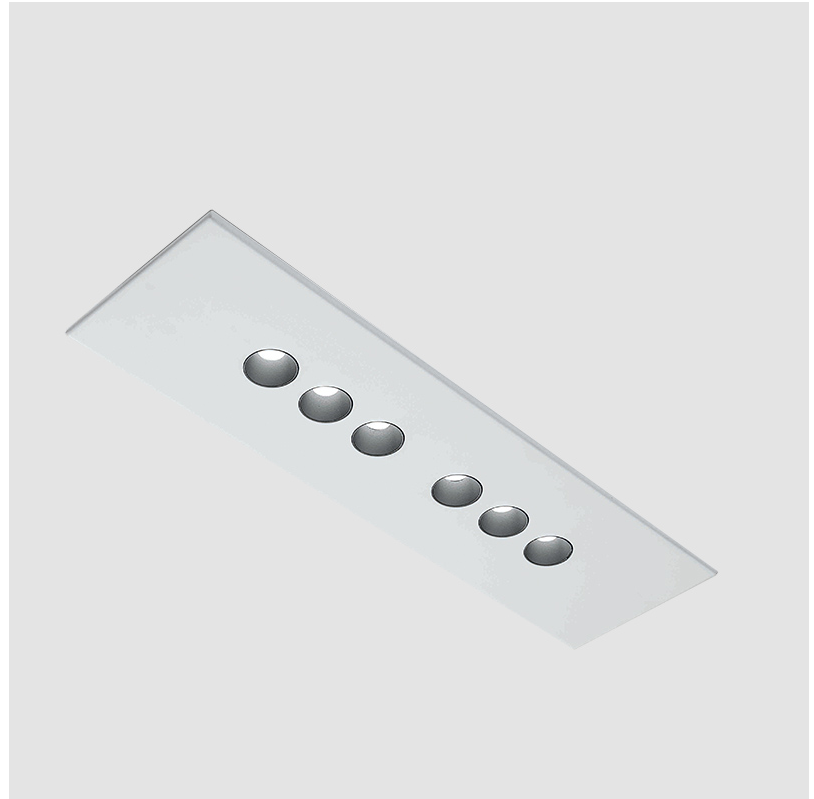

PROJECT	_____
TYPE	_____
SPECIFIER	_____
QUANTITY	_____
DATE	_____

CONFORT RECTANGLE SURFACE

D42058-

base number   Finish
Options

1. To build a product code in our configurator select the specify button on the base model # product page
2. To build a manual product code on this datasheet choose from the options listed below in blue font and add the suffix to the base model #

GENERAL

Series: Confort
Subseries: Confort Rectangle
Partner: Icone
Division: Design
Installation: Surface
Product Type: Ceiling Surface
Mounting Location: Ceiling
Light Distribution: Direct

PHYSICAL

Shape: Rectangle
Length (mm): 710
Length (in): 27 ¹⁵/₁₆"
Width (mm): 200
Width (in): 7 ⁷/₈"
Height (mm): 45
Height (in): 1 ³/₄"
Fixture Finish: WAM / WAN / WGF / WCL / WPW / BKA / BAN / BGL / BCL / BPW
Fixture Material: Aluminum

ELECTRICAL

Lamp Type: LED
Total Output Wattage (W): 27
Dimming: Electronic Low Voltage Dimming
Input Voltage (V): 120Vac Direct Line

LED

Number of LEDs: 6
Color Temperature (°K): 3000
Nominal Lumen (lm): 2100
CRI: >90 CRI
Lamp Life (hrs): 50000

OPTICAL

RATINGS AND CERTIFICATIONS

Certified By: Certified for North American Standards
IP rating: IP20