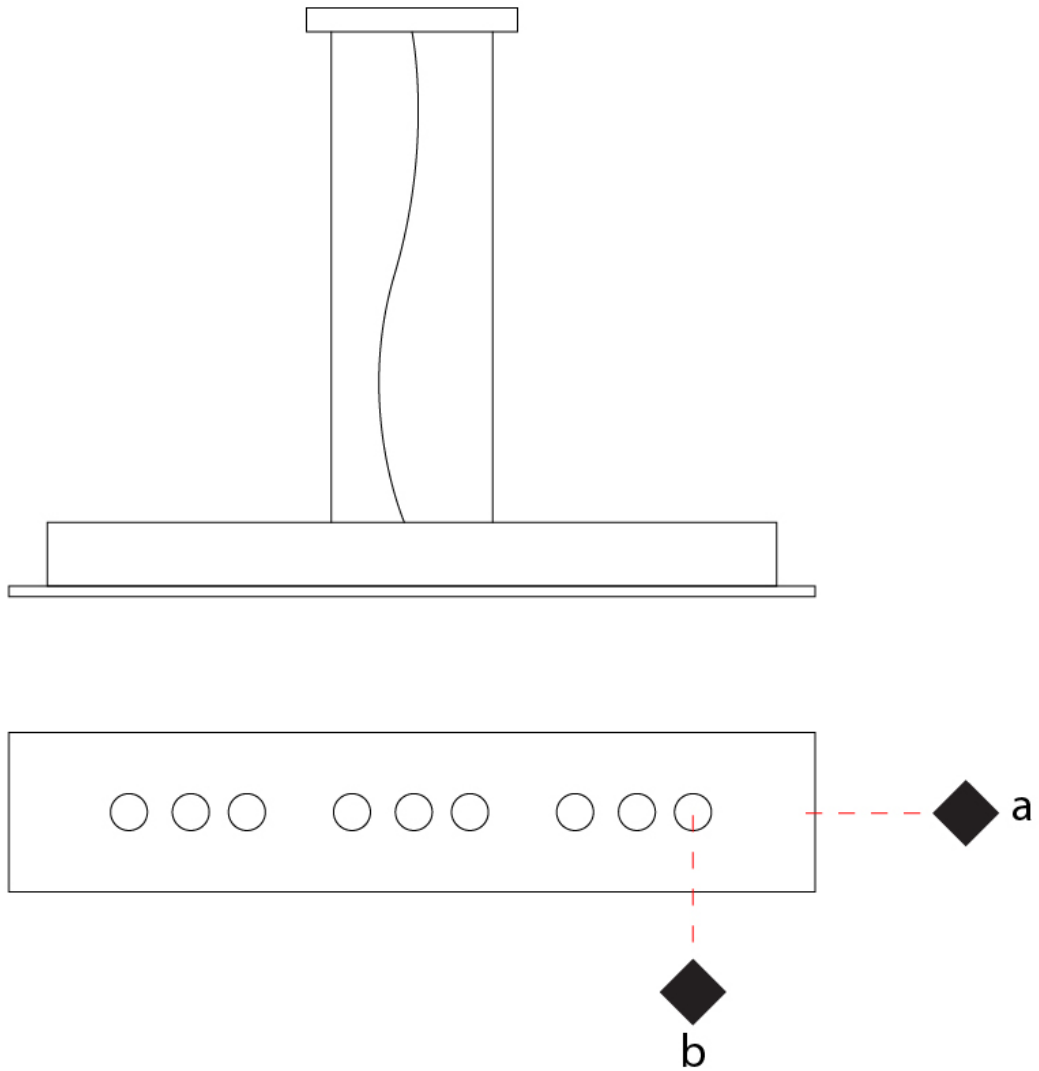

CONFORT RECTANGLE SUSPENSION

D41042-

PROJECT _____

TYPE _____

SPECIFIER _____

QUANTITY _____

DATE _____