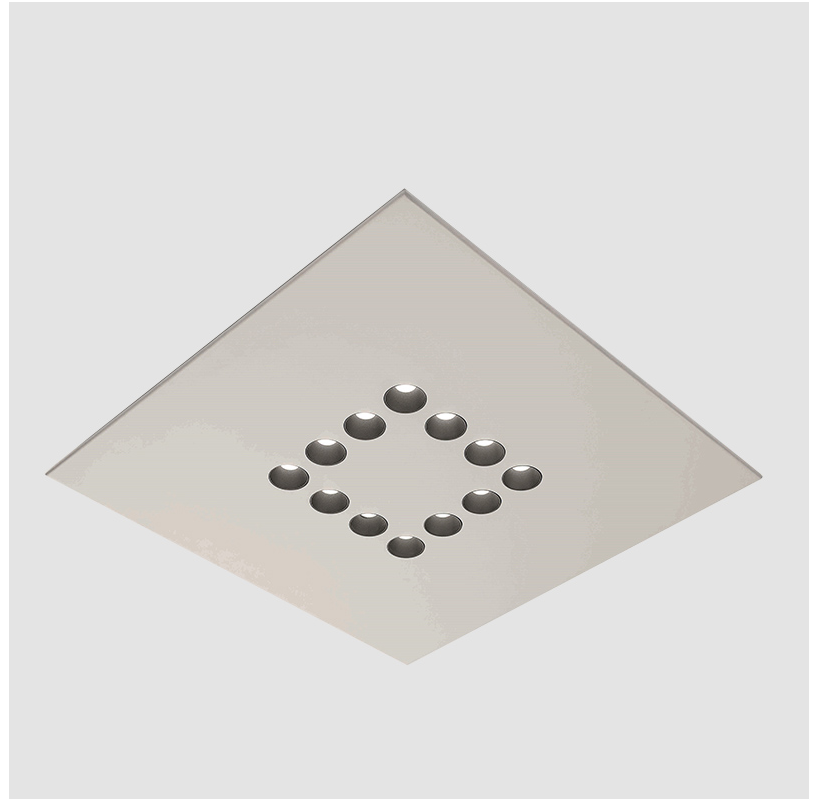

PROJECT
TYPE
SPECIFIER
QUANTITY
DATE

CONFORT SQUARE SURFACE

D42061-

base number   Finish
Options

1. To build a product code in our configurator select the specify button on the base model # product page
2. To build a manual product code on this datasheet choose from the options listed below in blue font and add the suffix to the base model #

GENERAL

Series: Confort
Subseries: Confort Square
Partner: Icone
Division: Design
Installation: Surface
Product Type: Ceiling Surface
Mounting Location: Ceiling
Light Distribution: Direct

PHYSICAL

Shape: Square
Length (mm): 650
Length (in): 25 ⁹/₁₆
Width (mm): 650
Width (in): 25 ⁹/₁₆
Fixture Finish: WAM / WAN / WGF / WCL / WPW / BKA / BAN / BGL / BCL / BPW
Fixture Material: Aluminum

ELECTRICAL

Lamp Type: LED
Total Output Wattage (W): 54
Dimming: Electronic Low Voltage Dimming
Input Voltage (V): 120Vac Direct Line

LED

Number of LEDs: 12
Color Temperature (°K): 3000
Nominal Lumen (lm): 4200
CRI: >90 CRI
Lamp Life (hrs): 50000

OPTICAL

RATINGS AND CERTIFICATIONS

Certified By: Certified for North American Standards
IP rating: IP20