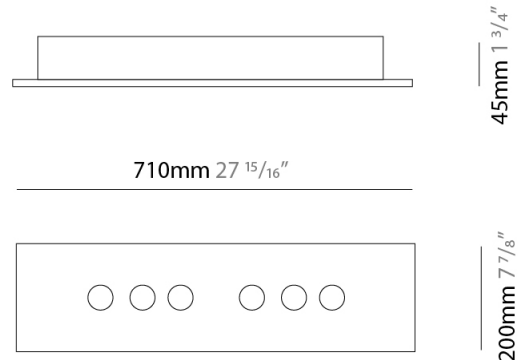

PROJECT	_____
TYPE	_____
SPECIFIER	_____
QUANTITY	_____
DATE	_____

CONFORT RECTANGLE SURFACE

D42058-

base number   Finish
Options

1. To build a product code in our configurator select the specify button on the base model # product page
2. To build a manual product code on this datasheet choose from the options listed below in blue font and add the suffix to the base model #

GENERAL

Series: Confort
Subseries: Confort Rectangle
Partner: Icone
Division: Design
Installation: Surface
Product Type: Ceiling Surface
Mounting Location: Ceiling
Light Distribution: Direct

PHYSICAL

Shape: Rectangle
Length (mm): 710
Length (in): 27 ¹⁵/₁₆"
Width (mm): 200
Width (in): 7 ⁷/₈"
Height (mm): 45
Height (in): 1 ³/₄"
Fixture Finish: WAM / WAN / WGF / WCL / WPW / BKA / BAN / BGL / BCL / BPW
Fixture Material: Aluminum

ELECTRICAL

Lamp Type: LED
Total Output Wattage (W): 27
Dimming: Electronic Low Voltage Dimming
Input Voltage (V): 120Vac Direct Line

LED

Number of LEDs: 6
Color Temperature (°K): 3000
Nominal Lumen (lm): 2100
CRI: >90 CRI
Lamp Life (hrs): 50000

OPTICAL

RATINGS AND CERTIFICATIONS

Certified By: Certified for North American Standards
IP rating: IP20