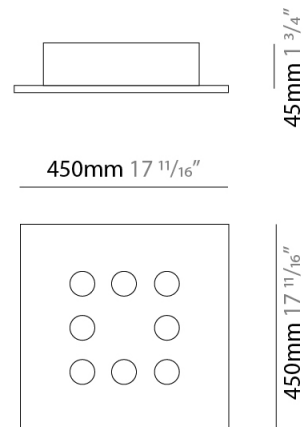

CONFORT SQUARE SURFACE

D42059-

base number   Finish
Options

PROJECT	_____
TYPE	_____
SPECIFIER	_____
QUANTITY	_____
DATE	_____

1. To build a product code in our configurator select the specify button on the base model # product page
2. To build a manual product code on this datasheet choose from the options listed below in blue font and add the suffix to the base model #

GENERAL

Series: Confort _____
Subseries: Confort Square _____
Partner: Icone _____
Division: Design _____
Installation: Surface _____
Product Type: Ceiling Surface _____
Mounting Location: Ceiling _____
Light Distribution: Direct _____

PHYSICAL

Shape: Square _____
Length (mm): 450 _____
Length (in): 17 ¹¹/₁₆ _____
Width (mm): 450 _____
Width (in): 17 ¹¹/₁₆ _____
Fixture Finish: WAM / WAN / WGF / WCL / WPW / BKA / BAN / BGL / BCL / BPW _____
Fixture Material: Aluminum _____

ELECTRICAL

Lamp Type: LED _____
Total Output Wattage (W): 36 _____
Dimming: Electronic Low Voltage Dimming _____
Input Voltage (V): 120Vac Direct Line _____

LED

Number of LEDs: 8 _____
Color Temperature (°K): 3000 _____
Nominal Lumen (lm): 2800 _____
CRI: >90 CRI _____
Lamp Life (hrs): 50000 _____

OPTICAL

RATINGS AND CERTIFICATIONS

Certified By: Certified for North American Standards _____
IP rating: IP20 _____