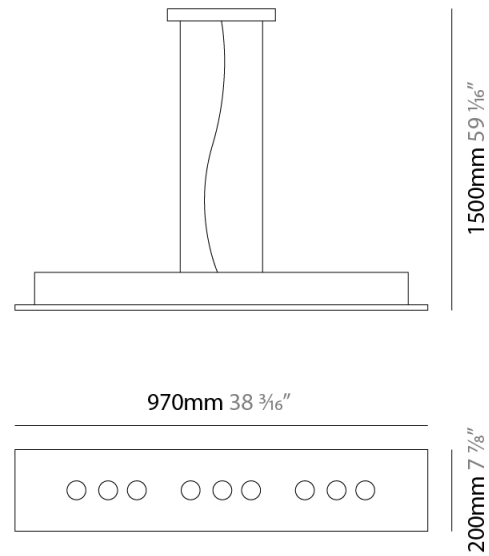

CONFORT RECTANGLE SUSPENSION

D41042-

base number   Finish
Options

PROJECT	_____
TYPE	_____
SPECIFIER	_____
QUANTITY	_____
DATE	_____

1. To build a product code in our configurator select the specify button on the base model # product page
2. To build a manual product code on this datasheet choose from the options listed below in blue font and add the suffix to the base model #

GENERAL

Series: Confort _____
Subseries: Confort Rectangle _____
Partner: Icone _____
Division: Design _____
Installation: Suspension _____
Product Type: Pendant _____
Mounting Location: Ceiling _____
Light Distribution: Direct _____

PHYSICAL

Shape: Rectangle _____
Length (mm): 970 _____
Length (in): 38 7/16 _____
Width (mm): 200 _____
Width (in): 7 7/8 _____
Max. Overall Height (mm): 1500 _____
Max. Overall Height (in): 59 1/16 _____
Fixture Finish: WAM / WAN / WGF / WCL / WPW / BKA / BAN / BGL / BCL / BPW _____
Fixture Material: Aluminum _____

ELECTRICAL

Lamp Type: LED _____
Total Output Wattage (W): 60.5 _____
Dimming: Electronic Low Voltage Dimming _____
Input Voltage (V): 120Vac Direct Line _____

LED

Number of LEDs: 9+1 _____
Color Temperature (°K): 3000 _____
Nominal Lumen (lm): Dir 3150 / Ind 1700 _____
CRI: >90 CRI _____
Lamp Life (hrs): 50000 _____

OPTICAL

RATINGS AND CERTIFICATIONS

Certified By: Certified for North American Standards _____
IP rating: IP20 _____