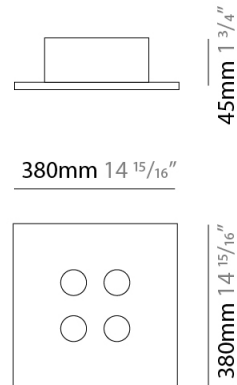

CONFORT SQUARE SURFACE

D42057-

base number   Finish
Options

PROJECT	_____
TYPE	_____
SPECIFIER	_____
QUANTITY	_____
DATE	_____

1. To build a product code in our configurator select the specify button on the base model # product page
2. To build a manual product code on this datasheet choose from the options listed below in blue font and add the suffix to the base model #

GENERAL

Series: Confort _____
Subseries: Confort Square _____
Partner: Icone _____
Division: Design _____
Installation: Surface _____
Product Type: Ceiling Surface _____
Mounting Location: Ceiling _____
Light Distribution: Direct _____

PHYSICAL

Shape: Square _____
Length (mm): 380 _____
Length (in): 14 ¹⁵/₁₆ _____
Width (mm): 380 _____
Width (in): 14 ¹⁵/₁₆ _____
Fixture Finish: [WAM / WAN / WGF / WCL / WPW / BKA / BAN / BGL / BCL / BPW](#) _____
Fixture Material: Aluminum _____

ELECTRICAL

Lamp Type: LED _____
Total Output Wattage (W): 18 _____
Dimming: Electronic Low Voltage Dimming _____
Input Voltage (V): 120Vac Direct Line _____

LED

Number of LEDs: 4 _____
Color Temperature (°K): 3000 _____
Nominal Lumen (lm): 1575 _____
CRI: >90 CRI _____
Lamp Life (hrs): 50000 _____

OPTICAL

RATINGS AND CERTIFICATIONS

Certified By: Certified for North American Standards _____
IP rating: IP20 _____