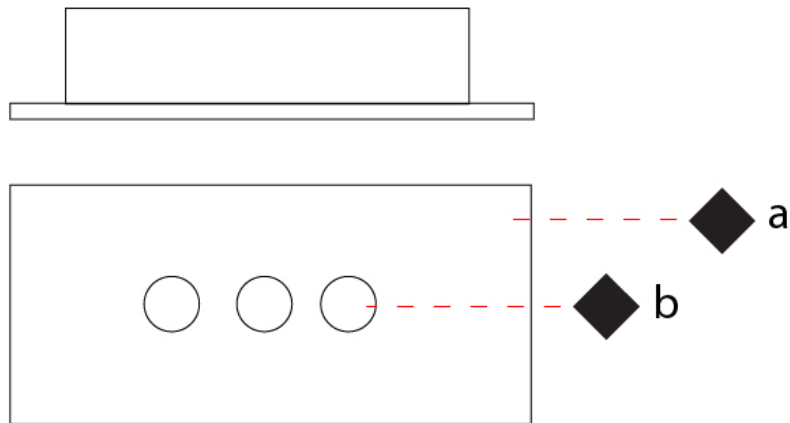

CONFORT RECTANGLE SURFACE

D42056-

PROJECT
TYPE
SPECIFIER
QUANTITY
DATE