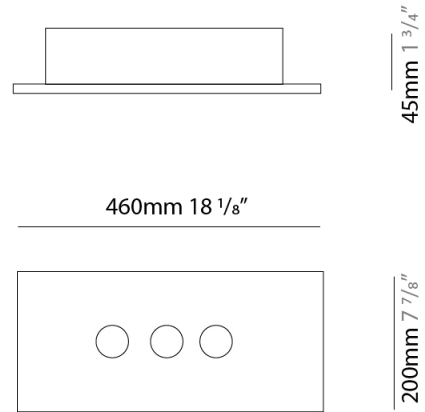

PROJECT
TYPE
SPECIFIER
QUANTITY
DATE

CONFORT RECTANGLE SURFACE

D42056-

base number   Finish
Options

1. To build a product code in our configurator select the specify button on the base model # product page
2. To build a manual product code on this datasheet choose from the options listed below in blue font and add the suffix to the base model #

GENERAL

Series: Confort
Subseries: Confort Rectangle
Brand: Icone
Division: Design
Mounting Type: Surface
Mounting Location: Ceiling
Subcategory: Ambient

PHYSICAL

Shape: Rectangle
Length (mm): 970
Length (in): 38 ⁷/₁₆
Width (mm): 200
Width (in): 7 ⁷/₈
Light Distribution: Direct
Fixture Finish: WAM / WAN / WGF / WCL / WPW / BKA / BAN / BGL / BCL / BPW
Fixture Material: Aluminum

ELECTRICAL

Lamp Type: LED
Total Output Wattage (W): 13.5
Dimming: Electronic Low Voltage Dimming
Input Voltage (V): 120Vac Direct Line

LED

Number of LEDs: 3
Color Temperature (°K): 3000
Nominal Lumen (lm): 1050
CRI: >90 CRI
Lamp Life (hrs): 50000

OPTICAL

RATINGS AND CERTIFICATIONS

Certified By: Certified for North American Standards
IP rating: IP20