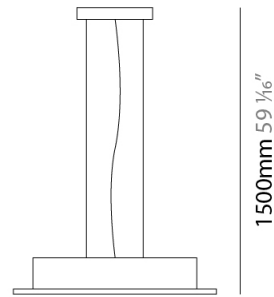

PROJECT	_____
TYPE	_____
SPECIFIER	_____
QUANTITY	_____
DATE	_____

CONFORT SQUARE SUSPENSION

D41043-

base number   Finish
Options

1. To build a product code in our configurator select the specify button on the base model # product page
2. To build a manual product code on this datasheet choose from the options listed below in blue font and add the suffix to the base model #

GENERAL

Series: Confort _____
Subseries: Confort Square _____
Brand: Icone _____
Division: Design _____
Mounting Type: Suspension _____
Mounting Location: Ceiling _____
Subcategory: Pendant _____

PHYSICAL

Shape: Square _____
Length (mm): 650 _____
Length (in): 25 ⁹/₁₆ _____
Width (mm): 650 _____
Width (in): 25 ⁹/₁₆ _____
Max. Overall Height (mm): 1500 _____
Max. Overall Height (in): 59 ¹/₁₆ _____
Light Distribution: Direct _____
Fixture Finish: WAM / WAN / WGF / WCL / WPW / BKA / BAN / BGL / BCL / BPW _____
Fixture Material: Aluminum _____

ELECTRICAL

Lamp Type: LED _____
Total Output Wattage (W): 54 _____
Dimming: Electronic Low Voltage Dimming _____
Input Voltage (V): 120Vac Direct Line _____

LED

Number of LEDs: 12 _____
Color Temperature (°K): 3000 _____
Nominal Lumen (lm): 4200 _____
CRI: >90 CRI _____
Lamp Life (hrs): 50000 _____

OPTICAL

RATINGS AND CERTIFICATIONS

Certified By: Certified for North American Standards _____
IP rating: IP20 _____