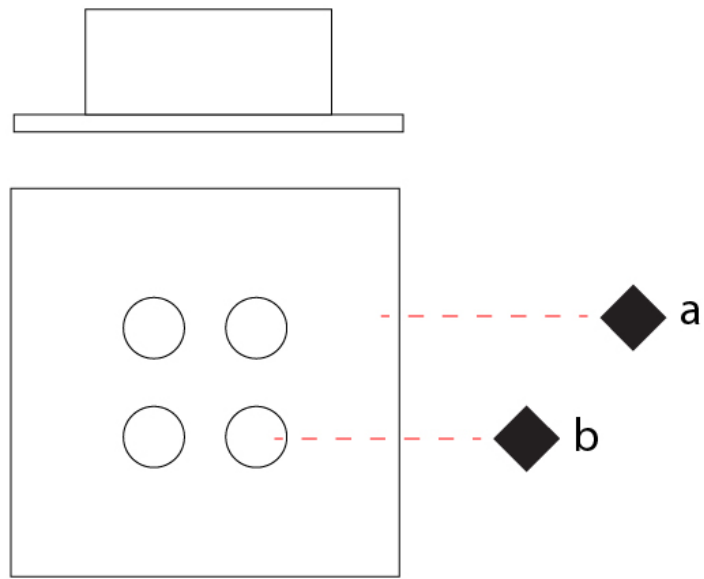

CONFORT SQUARE SURFACE

D42057-

PROJECT _____

TYPE _____

SPECIFIER _____

QUANTITY _____

DATE _____

D