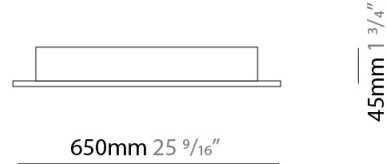

PROJECT
TYPE
SPECIFIER
QUANTITY
DATE

CONFORT SQUARE SURFACE

D42061-

base number   Finish
Options

1. To build a product code in our configurator select the specify button on the base model # product page
2. To build a manual product code on this datasheet choose from the options listed below in blue font and add the suffix to the base model #

GENERAL

Series: Confort
Subseries: Confort Square
Brand: Icone
Division: Design
Mounting Type: Surface
Mounting Location: Ceiling
Subcategory: Ambient

PHYSICAL

Shape: Square
Length (mm): 650
Length (in): 25 9/16
Width (mm): 650
Width (in): 25 9/16
Light Distribution: Direct
Fixture Finish: [WAM / WAN / WGF / WCL / WPW / BKA / BAN / BGL / BCL / BPW](#)
Fixture Material: Aluminum

ELECTRICAL

Lamp Type: LED
Total Output Wattage (W): 54
Dimming: Electronic Low Voltage Dimming
Input Voltage (V): 120Vac Direct Line

LED

Number of LEDs: 12
Color Temperature (°K): 3000
Nominal Lumen (lm): 4200
CRI: >90 CRI
Lamp Life (hrs): 50000

OPTICAL

RATINGS AND CERTIFICATIONS

Certified By: Certified for North American Standards
IP rating: IP20