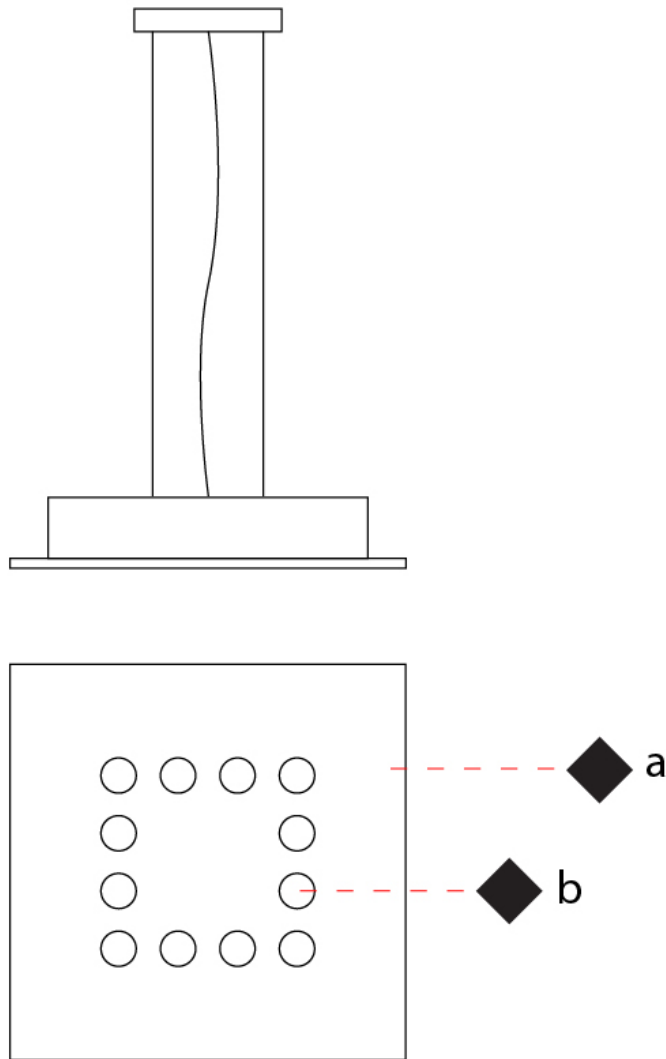

CONFORT SQUARE SUSPENSION

D41043-

PROJECT	_____
TYPE	_____
SPECIFIER	_____
QUANTITY	_____
DATE	_____

D