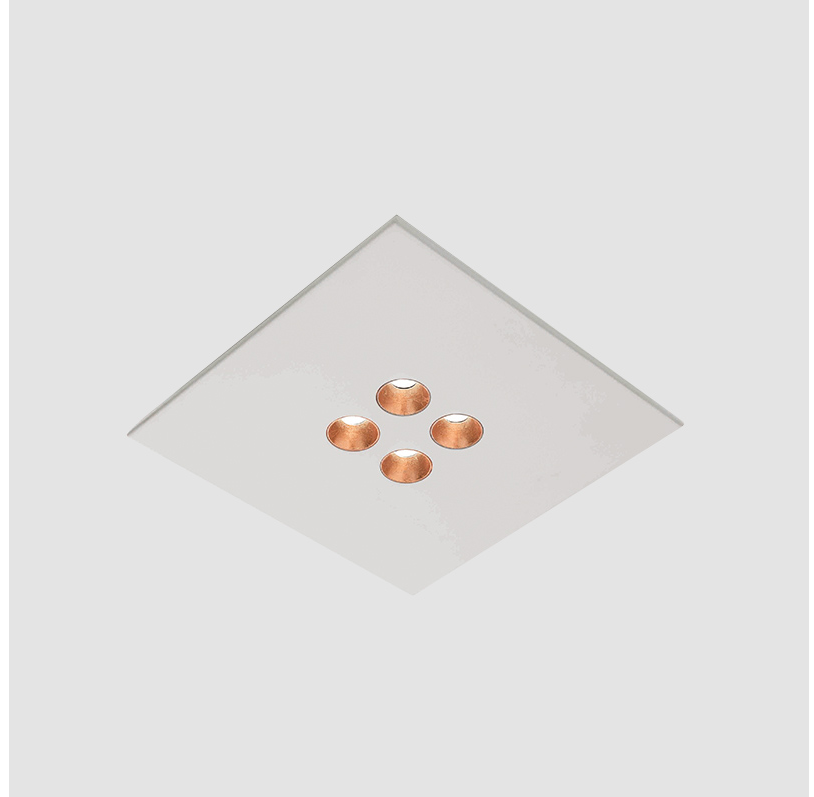

CONFORT SQUARE SURFACE

D42057-

base number   Finish
Options

1. To build a product code in our configurator select the specify button on the base model # product page
2. To build a manual product code on this datasheet choose from the options listed below in blue font and add the suffix to the base model #

GENERAL

Series: Confort
Subseries: Confort Square
Brand: Icone
Division: Design
Mounting Type: Surface
Mounting Location: Ceiling
Subcategory: Ambient

PHYSICAL

Shape: Square
Length (mm): 380
Length (in): 14 ¹⁵/₁₆
Width (mm): 380
Width (in): 14 ¹⁵/₁₆
Light Distribution: Direct
Fixture Finish: [WAM / WAN / WGF / WCL / WPW / BKA / BAN / BGL / BCL / BPW](#)
Fixture Material: Aluminum

ELECTRICAL

Lamp Type: LED
Total Output Wattage (W): 18
Dimming: Electronic Low Voltage Dimming
Input Voltage (V): 120Vac Direct Line

LED

Number of LEDs: 4
Color Temperature (°K): 3000
Nominal Lumen (lm): 1575
CRI: >90 CRI
Lamp Life (hrs): 50000

OPTICAL

RATINGS AND CERTIFICATIONS

Certified By: Certified for North American Standards
IP rating: IP20

PROJECT	_____
TYPE	_____
SPECIFIER	_____
QUANTITY	_____
DATE	_____