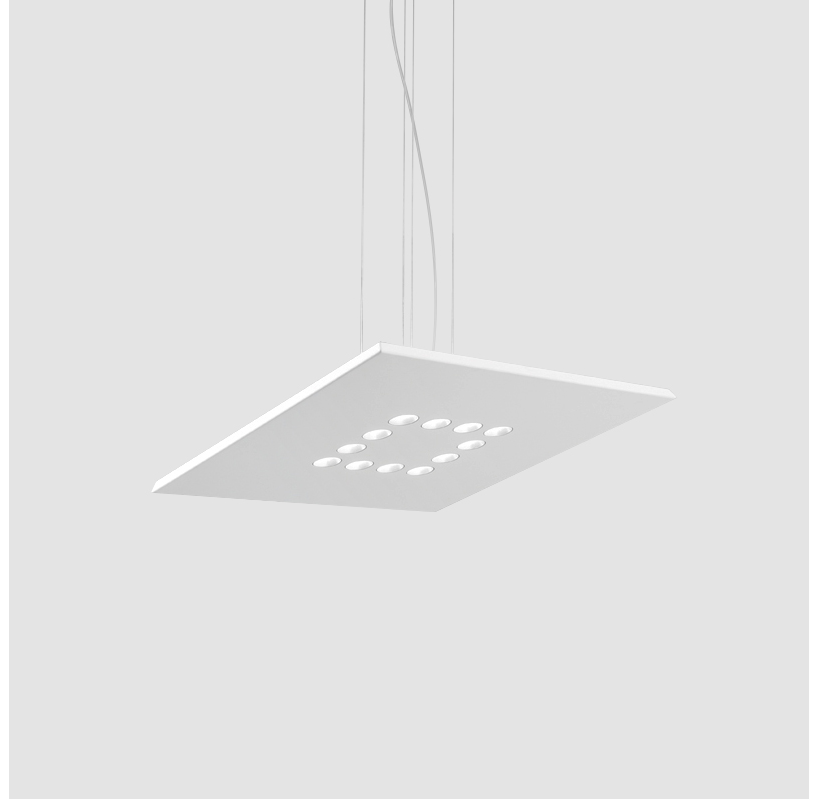

PROJECT	_____
TYPE	_____
SPECIFIER	_____
QUANTITY	_____
DATE	_____

CONFORT SQUARE SUSPENSION

D41043-

base number   Finish
Options

1. To build a product code in our configurator select the specify button on the base model # product page
2. To build a manual product code on this datasheet choose from the options listed below in blue font and add the suffix to the base model #

GENERAL

Series: Confort _____
Subseries: Confort Square _____
Brand: Icone _____
Division: Design _____
Mounting Type: Suspension _____
Mounting Location: Ceiling _____
Subcategory: Pendant _____

PHYSICAL

Shape: Square _____
Length (mm): 650 _____
Length (in): 25 ⁹/₁₆ _____
Width (mm): 650 _____
Width (in): 25 ⁹/₁₆ _____
Max. Overall Height (mm): 1500 _____
Max. Overall Height (in): 59 ¹/₁₆ _____
Light Distribution: Direct _____
Fixture Finish: WAM / WAN / WGF / WCL / WPW / BKA / BAN / BGL / BCL / BPW _____
Fixture Material: Aluminum _____

ELECTRICAL

Lamp Type: LED _____
Total Output Wattage (W): 54 _____
Dimming: Electronic Low Voltage Dimming _____
Input Voltage (V): 120Vac Direct Line _____

LED

Number of LEDs: 12 _____
Color Temperature (°K): 3000 _____
Nominal Lumen (lm): 4200 _____
CRI: >90 CRI _____
Lamp Life (hrs): 50000 _____

OPTICAL

RATINGS AND CERTIFICATIONS

Certified By: Certified for North American Standards _____
IP rating: IP20 _____