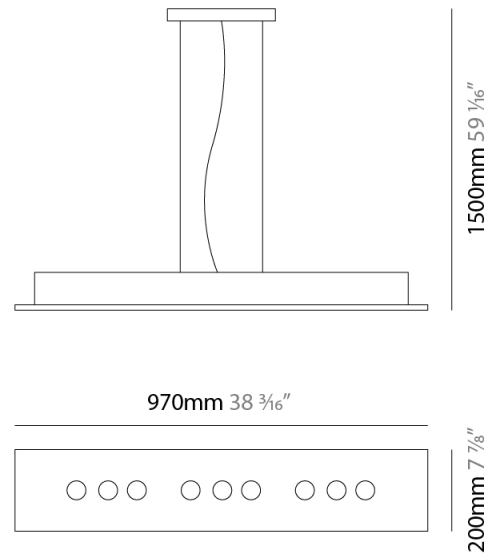

CONFORT RECTANGLE SUSPENSION

D41042-

base number   Finish
Options

PROJECT	_____
TYPE	_____
SPECIFIER	_____
QUANTITY	_____
DATE	_____

1. To build a product code in our configurator select the specify button on the base model # product page
2. To build a manual product code on this datasheet choose from the options listed below in blue font and add the suffix to the base model #

GENERAL

Series: Confort _____
Subseries: Confort Rectangle _____
Partner: Icone _____
Division: Design _____
Installation: Suspension _____
Product Type: Pendant _____
Mounting Location: Ceiling _____
Light Distribution: Direct _____

PHYSICAL

Shape: Rectangle _____
Length (mm): 970 _____
Length (in): 38 ⁷/₁₆ _____
Width (mm): 200 _____
Width (in): 7 ⁷/₈ _____
Max. Overall Height (mm): 1500 _____
Max. Overall Height (in): 59 ⁷/₁₆ _____
Fixture Finish: WAM / WAN / WGF / WCL / WPW / BKA / BAN / BGL / BCL / BPW _____
Fixture Material: Aluminum _____

ELECTRICAL

Lamp Type: LED _____
Total Output Wattage (W): 60.5 _____
Dimming: Electronic Low Voltage Dimming _____
Input Voltage (V): 120Vac Direct Line _____

LED

Number of LEDs: 9+1 _____
Color Temperature (°K): 3000 _____
Nominal Lumen (lm): Dir 3150 / Ind 1700 _____
CRI: >90 CRI _____
Lamp Life (hrs): 50000 _____

OPTICAL

RATINGS AND CERTIFICATIONS

Certified By: Certified for North American Standards _____
IP rating: IP20 _____