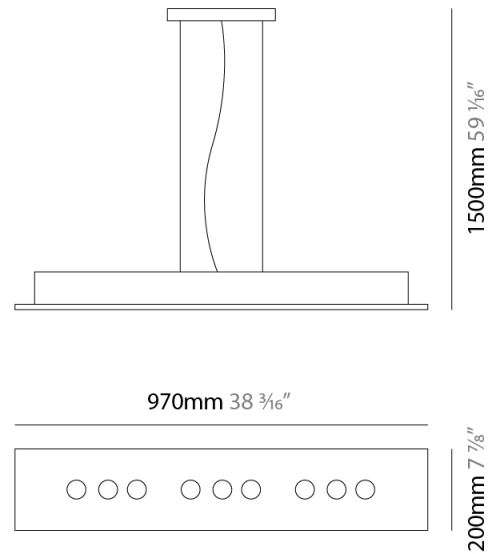

CONFORT RECTANGLE SUSPENSION

D41045-

base number   Finish
Options

PROJECT	_____
TYPE	_____
SPECIFIER	_____
QUANTITY	_____
DATE	_____

1. To build a product code in our configurator select the specify button on the base model # product page
2. To build a manual product code on this datasheet choose from the options listed below in blue font and add the suffix to the base model #

GENERAL

Series: Confort _____
Subseries: Confort Rectangle _____
Partner: Icone _____
Division: Design _____
Installation: Suspension _____
Product Type: Pendant _____
Mounting Location: Ceiling _____
Light Distribution: Direct _____

PHYSICAL

Shape: Rectangle _____
Length (mm): 970 _____
Length (in): 38 ⁷/₁₆ _____
Width (mm): 200 _____
Width (in): 7 ⁷/₈ _____
Max. Overall Height (mm): 1500 _____
Max. Overall Height (in): 59 ¹/₁₆ _____
Fixture Finish: WAM / WAN / WGF / WCL / WPW / BKA / BAN / BGL / BCL / BPW _____
Fixture Material: Aluminum _____

ELECTRICAL

Lamp Type: LED _____
Total Output Wattage (W): 40.5 _____
Dimming: Electronic Low Voltage Dimming _____
Input Voltage (V): 120Vac Direct Line _____

LED

Number of LEDs: 8 _____
Color Temperature (°K): 3000 _____
Nominal Lumen (lm): 3150 _____
CRI: >90 CRI _____
Lamp Life (hrs): 50000 _____

OPTICAL

RATINGS AND CERTIFICATIONS

Certified By: Certified for North American Standards _____
IP rating: IP20 _____