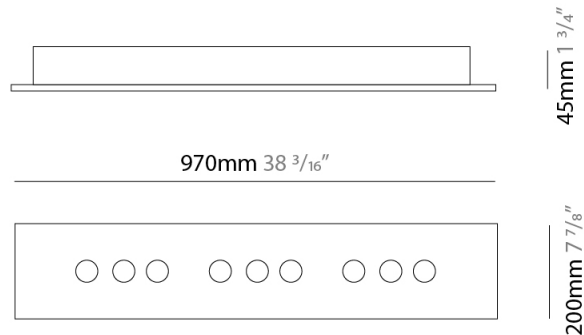

PROJECT
TYPE
SPECIFIER
QUANTITY
DATE

CONFORT RECTANGLE SURFACE

D42060-

base number   Finish
Options

1. To build a product code in our configurator select the specify button on the base model # product page
2. To build a manual product code on this datasheet choose from the options listed below in blue font and add the suffix to the base model #

GENERAL

Series: Confort
Subseries: Confort Rectangle
Brand: Icone
Division: Design
Mounting Type: Surface
Mounting Location: Ceiling
Subcategory: Ambient

PHYSICAL

Shape: Rectangle
Length (mm): 970
Length (in): 38 ³/₁₆
Width (mm): 200
Width (in): 7 ⁷/₈
Light Distribution: Direct
Fixture Finish: WAM / WAN / WGF / WCL / WPW / BKA / BAN / BGL / BCL / BPW
Fixture Material: Aluminum

ELECTRICAL

Lamp Type: LED
Total Output Wattage (W): 40.5
Dimming: Electronic Low Voltage Dimming
Input Voltage (V): 120Vac Direct Line

LED

Number of LEDs: 9
Color Temperature (°K): 3000
Nominal Lumen (lm): 3150
CRI: >90 CRI
Lamp Life (hrs): 50000

OPTICAL

RATINGS AND CERTIFICATIONS

Certified By: Certified for North American Standards
IP rating: IP20