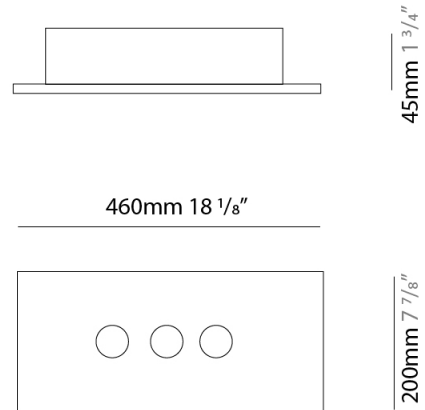

PROJECT
TYPE
SPECIFIER
QUANTITY
DATE

CONFORT RECTANGLE SURFACE

D42056-

base number   Finish
Options

1. To build a product code in our configurator select the specify button on the base model # product page
2. To build a manual product code on this datasheet choose from the options listed below in blue font and add the suffix to the base model #

GENERAL

Series: Confort
Subseries: Confort Rectangle
Brand: Icone
Division: Design
Mounting Type: Surface
Mounting Location: Ceiling
Subcategory: Ambient

PHYSICAL

Shape: Rectangle
Length (mm): 970
Length (in): 38 ⁷/₁₆
Width (mm): 200
Width (in): 7 ⁷/₈
Light Distribution: Direct
Fixture Finish: [WAM](#) / [WAN](#) / [WGF](#) / [WCL](#) / [WPW](#) / [BKA](#) / [BAN](#) / [BGL](#) / [BCL](#) / [BPW](#)
Fixture Material: Aluminum

ELECTRICAL

Lamp Type: LED
Total Output Wattage (W): 13.5
Dimming: Electronic Low Voltage Dimming
Input Voltage (V): 120Vac Direct Line

LED

Number of LEDs: 3
Color Temperature (°K): 3000
Nominal Lumen (lm): 1050
CRI: >90 CRI
Lamp Life (hrs): 50000

OPTICAL

RATINGS AND CERTIFICATIONS

Certified By: Certified for North American Standards
IP rating: IP20