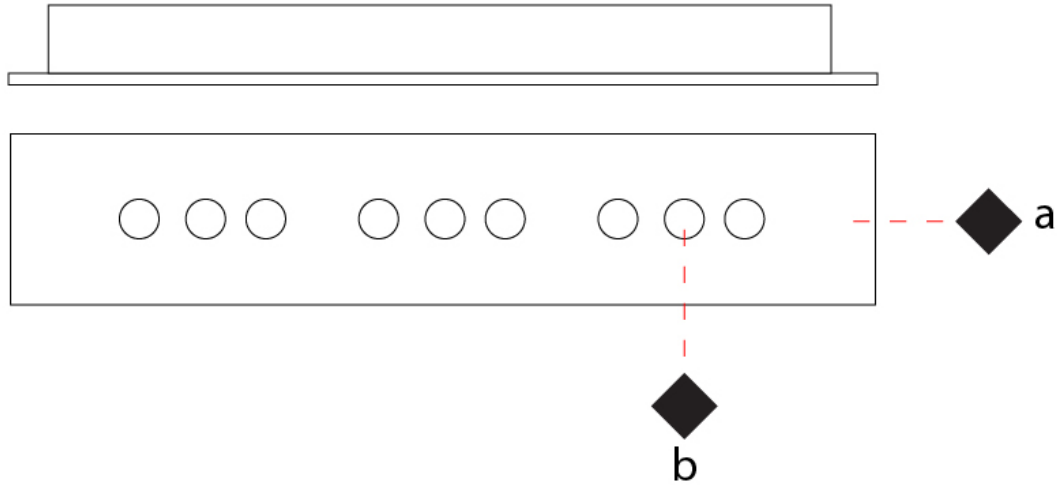

CONFORT RECTANGLE SURFACE

D42060-

PROJECT	_____
TYPE	_____
SPECIFIER	_____
QUANTITY	_____
DATE	_____

D