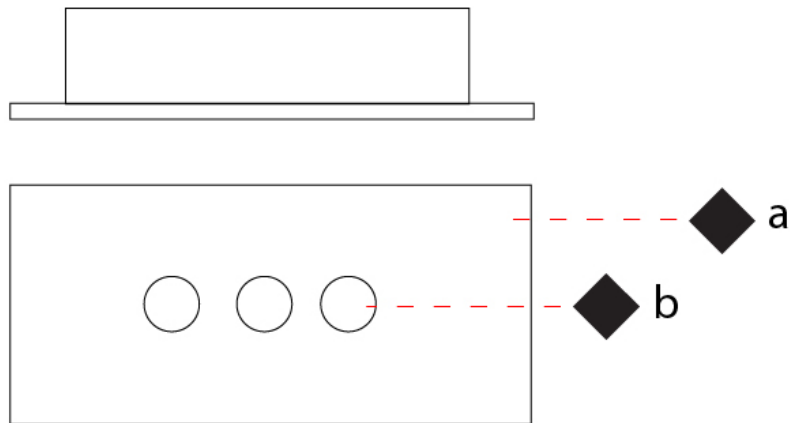

CONFORT RECTANGLE SURFACE

D42056-

PROJECT	_____
TYPE	_____
SPECIFIER	_____
QUANTITY	_____
DATE	_____