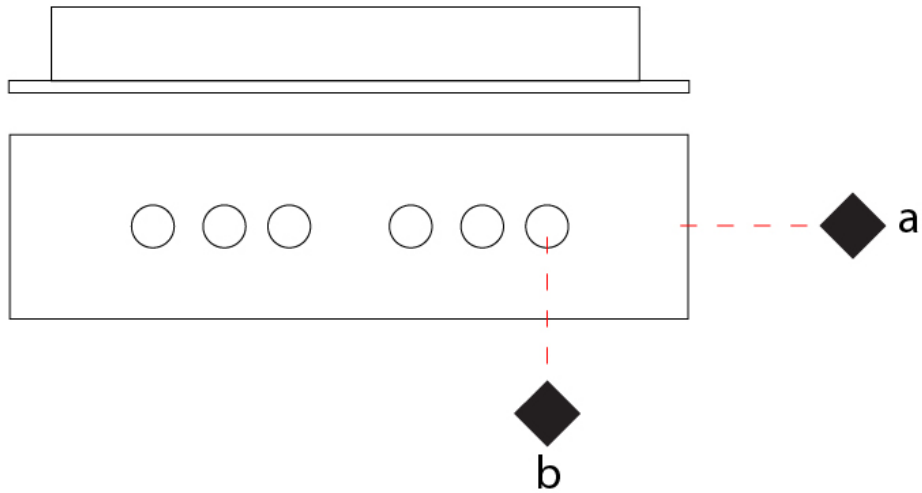

CONFORT RECTANGLE SURFACE

D42058-

PROJECT	_____
TYPE	_____
SPECIFIER	_____
QUANTITY	_____
DATE	_____

D