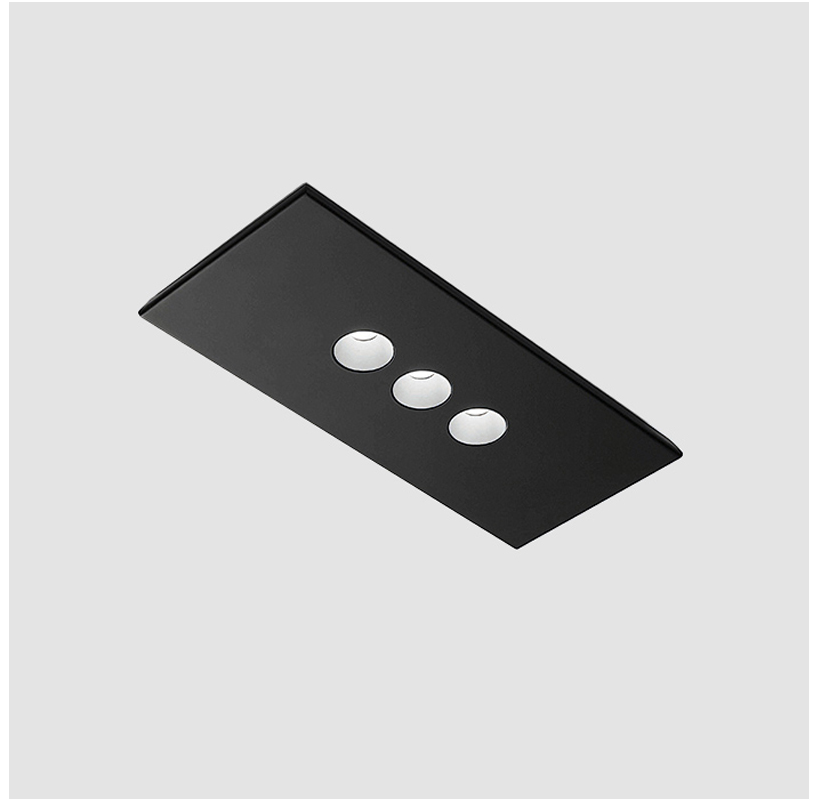

PROJECT
TYPE
SPECIFIER
QUANTITY
DATE

CONFORT RECTANGLE SURFACE

D42056-

base number   Finish
Options

1. To build a product code in our configurator select the specify button on the base model # product page
2. To build a manual product code on this datasheet choose from the options listed below in blue font and add the suffix to the base model #

GENERAL

Series: Confort
Subseries: Confort Rectangle
Brand: Icone
Division: Design
Mounting Type: Surface
Mounting Location: Ceiling
Subcategory: Ambient

PHYSICAL

Shape: Rectangle
Length (mm): 970
Length (in): 38 ⁷/₁₆
Width (mm): 200
Width (in): 7 ⁷/₈
Light Distribution: Direct
Fixture Finish: [WAM](#) / [WAN](#) / [WGF](#) / [WCL](#) / [WPW](#) / [BKA](#) / [BAN](#) / [BGL](#) / [BCL](#) / [BPW](#)
Fixture Material: Aluminum

ELECTRICAL

Lamp Type: LED
Total Output Wattage (W): 13.5
Dimming: Electronic Low Voltage Dimming
Input Voltage (V): 120Vac Direct Line

LED

Number of LEDs: 3
Color Temperature (°K): 3000
Nominal Lumen (lm): 1050
CRI: >90 CRI
Lamp Life (hrs): 50000

OPTICAL

RATINGS AND CERTIFICATIONS

Certified By: Certified for North American Standards
IP rating: IP20