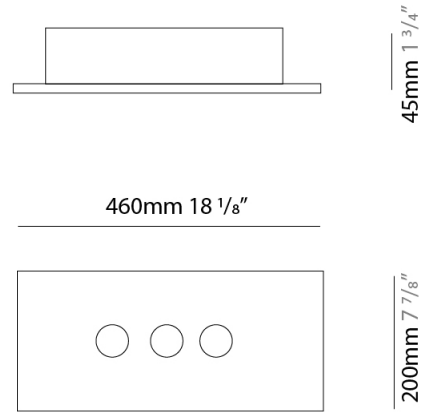

PROJECT
TYPE
SPECIFIER
QUANTITY
DATE

CONFORT RECTANGLE SURFACE

D42056-

base number   Finish
Options

1. To build a product code in our configurator select the specify button on the base model # product page
2. To build a manual product code on this datasheet choose from the options listed below in blue font and add the suffix to the base model #

GENERAL

Series: Confort
Subseries: Confort Rectangle
Brand: Icone
Division: Design
Mounting Type: Surface
Mounting Location: Ceiling
Subcategory: Ambient

PHYSICAL

Shape: Rectangle
Length (mm): 970
Length (in): 38 ⁷/₁₆
Width (mm): 200
Width (in): 7 ⁷/₈
Light Distribution: Direct
Fixture Finish: [WAM / WAN / WGF / WCL / WPW / BKA / BAN / BGL / BCL / BPW](#)
Fixture Material: Aluminum

ELECTRICAL

Lamp Type: LED
Total Output Wattage (W): 13.5
Dimming: Electronic Low Voltage Dimming
Input Voltage (V): 120Vac Direct Line

LED

Number of LEDs: 3
Color Temperature (°K): 3000
Nominal Lumen (lm): 1050
CRI: >90 CRI
Lamp Life (hrs): 50000

OPTICAL

RATINGS AND CERTIFICATIONS

Certified By: Certified for North American Standards
IP rating: IP20