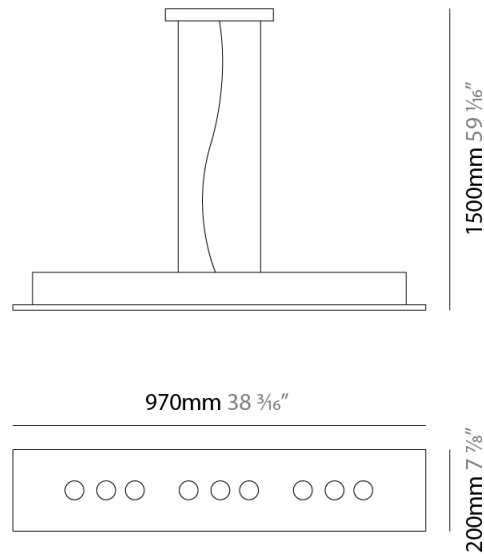

CONFORT RECTANGLE SUSPENSION

D41042-

base number   Finish
Options

PROJECT	_____
TYPE	_____
SPECIFIER	_____
QUANTITY	_____
DATE	_____

1. To build a product code in our configurator select the specify button on the base model # product page
2. To build a manual product code on this datasheet choose from the options listed below in blue font and add the suffix to the base model #

GENERAL

Series: Confort _____
Subseries: Confort Rectangle _____
Brand: Icone _____
Division: Design _____
Mounting Type: Suspension _____
Mounting Location: Ceiling _____
Subcategory: Pendant _____

PHYSICAL

Shape: Rectangle _____
Length (mm): 970 _____
Length (in): 38 3/16 _____
Width (mm): 200 _____
Width (in): 7 7/8 _____
Max. Overall Height (mm): 1500 _____
Max. Overall Height (in): 59 1/16 _____
Light Distribution: Direct / Indirect _____
Fixture Finish: WAM / WAN / WGF / WCL / WPW / BKA / BAN / BGL / BCL / BPW _____
Fixture Material: Aluminum _____

ELECTRICAL

Lamp Type: LED _____
Total Output Wattage (W): 60.5 _____
Dimming: Electronic Low Voltage Dimming _____
Input Voltage (V): 120Vac Direct Line _____

LED

Number of LEDs: 9+1 _____
Color Temperature (°K): 3000 _____
Nominal Lumen (lm): Dir 3150 / Ind 1700 _____
CRI: >90 CRI _____
Lamp Life (hrs): 50000 _____

OPTICAL

RATINGS AND CERTIFICATIONS

Certified By: Certified for North American Standards _____
IP rating: IP20 _____