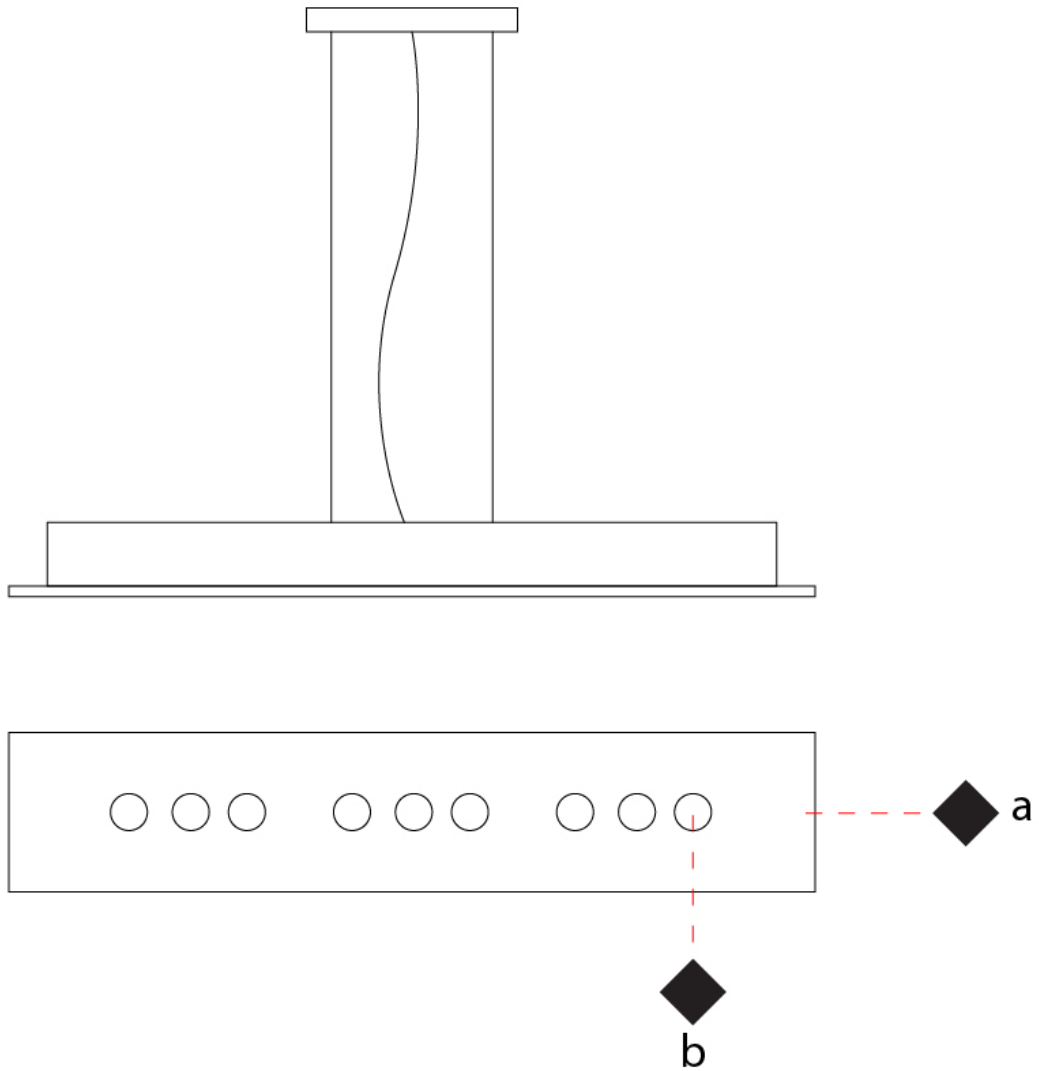

CONFORT RECTANGLE SUSPENSION

D41042-

PROJECT	_____
TYPE	_____
SPECIFIER	_____
QUANTITY	_____
DATE	_____

D