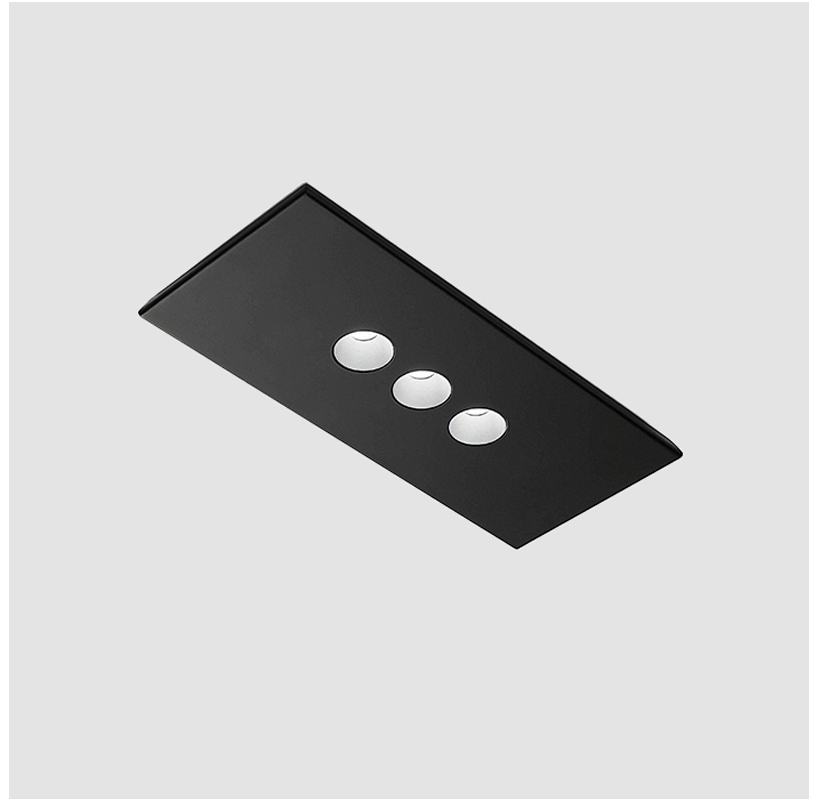

PROJECT
TYPE
SPECIFIER
QUANTITY
DATE

CONFORT RECTANGLE SURFACE

D42056-

base number   Finish
Options

1. To build a product code in our configurator select the specify button on the base model # product page
2. To build a manual product code on this datasheet choose from the options listed below in blue font and add the suffix to the base model #

GENERAL

Series: Confort
Subseries: Confort Rectangle
Brand: Icone
Division: Design
Mounting Type: Surface
Mounting Location: Ceiling
Subcategory: Ambient

PHYSICAL

Shape: Rectangle
Length (mm): 970
Length (in): 38 ⁷/₁₆
Width (mm): 200
Width (in): 7 ⁷/₈
Light Distribution: Direct
Fixture Finish: [WAM / WAN / WGF / WCL / WPW / BKA / BAN / BGL / BCL / BPW](#)
Fixture Material: Aluminum

ELECTRICAL

Lamp Type: LED
Total Output Wattage (W): 13.5
Dimming: Electronic Low Voltage Dimming
Input Voltage (V): 120Vac Direct Line

LED

Number of LEDs: 3
Color Temperature (°K): 3000
Nominal Lumen (lm): 1050
CRI: >90 CRI
Lamp Life (hrs): 50000

OPTICAL

RATINGS AND CERTIFICATIONS

Certified By: Certified for North American Standards
IP rating: IP20