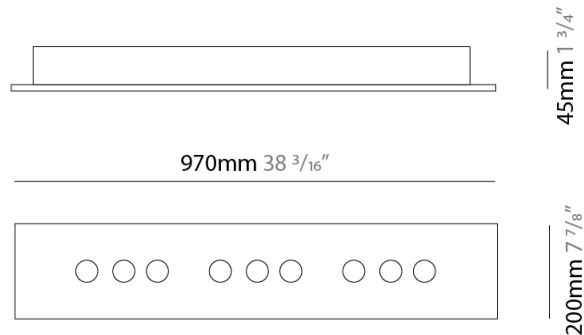

PROJECT
TYPE
SPECIFIER
QUANTITY
DATE

CONFORT RECTANGLE SURFACE

D42060-

base number   Finish
Options

1. To build a product code in our configurator select the specify button on the base model # product page
2. To build a manual product code on this datasheet choose from the options listed below in blue font and add the suffix to the base model #

GENERAL

Series: Confort
Subseries: Confort Rectangle
Brand: Icone
Division: Design
Mounting Type: Surface
Mounting Location: Ceiling
Subcategory: Ambient

PHYSICAL

Shape: Rectangle
Length (mm): 970
Length (in): 38 ³/₁₆
Width (mm): 200
Width (in): 7 ⁷/₈
Light Distribution: Direct
Fixture Finish: [WAM / WAN / WGF / WCL / WPW / BKA / BAN / BGL / BCL / BPW](#)
Fixture Material: Aluminum

ELECTRICAL

Lamp Type: LED
Total Output Wattage (W): 40.5
Dimming: Electronic Low Voltage Dimming
Input Voltage (V): 120Vac Direct Line

LED

Number of LEDs: 9
Color Temperature (°K): 3000
Nominal Lumen (lm): 3150
CRI: >90 CRI
Lamp Life (hrs): 50000

OPTICAL

RATINGS AND CERTIFICATIONS

Certified By: Certified for North American Standards
IP rating: IP20