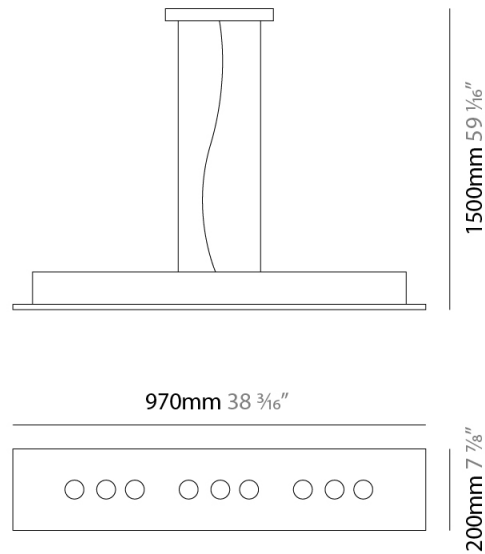

CONFORT RECTANGLE SUSPENSION

D41045-

base number   Finish
Options

PROJECT	_____
TYPE	_____
SPECIFIER	_____
QUANTITY	_____
DATE	_____

1. To build a product code in our configurator select the specify button on the base model # product page
2. To build a manual product code on this datasheet choose from the options listed below in blue font and add the suffix to the base model #

GENERAL

Series: Confort _____
Subseries: Confort Rectangle _____
Brand: Icone _____
Division: Design _____
Mounting Type: Suspension _____
Mounting Location: Ceiling _____
Subcategory: Pendant _____

PHYSICAL

Shape: Rectangle _____
Length (mm): 970 _____
Length (in): 38 3/16 _____
Width (mm): 200 _____
Width (in): 7 7/8 _____
Max. Overall Height (mm): 1500 _____
Max. Overall Height (in): 59 1/16 _____
Light Distribution: Direct / Indirect _____
Fixture Finish: WAM / WAN / WGF / WCL / WPW / BKA / BAN / BGL / BCL / BPW _____
Fixture Material: Aluminum _____

ELECTRICAL

Lamp Type: LED _____
Total Output Wattage (W): 40.5 _____
Dimming: Electronic Low Voltage Dimming _____
Input Voltage (V): 120Vac Direct Line _____

LED

Number of LEDs: 8 _____
Color Temperature (°K): 3000 _____
Nominal Lumen (lm): 3150 _____
CRI: >90 CRI _____
Lamp Life (hrs): 50000 _____

OPTICAL

RATINGS AND CERTIFICATIONS

Certified By: Certified for North American Standards _____
IP rating: IP20 _____