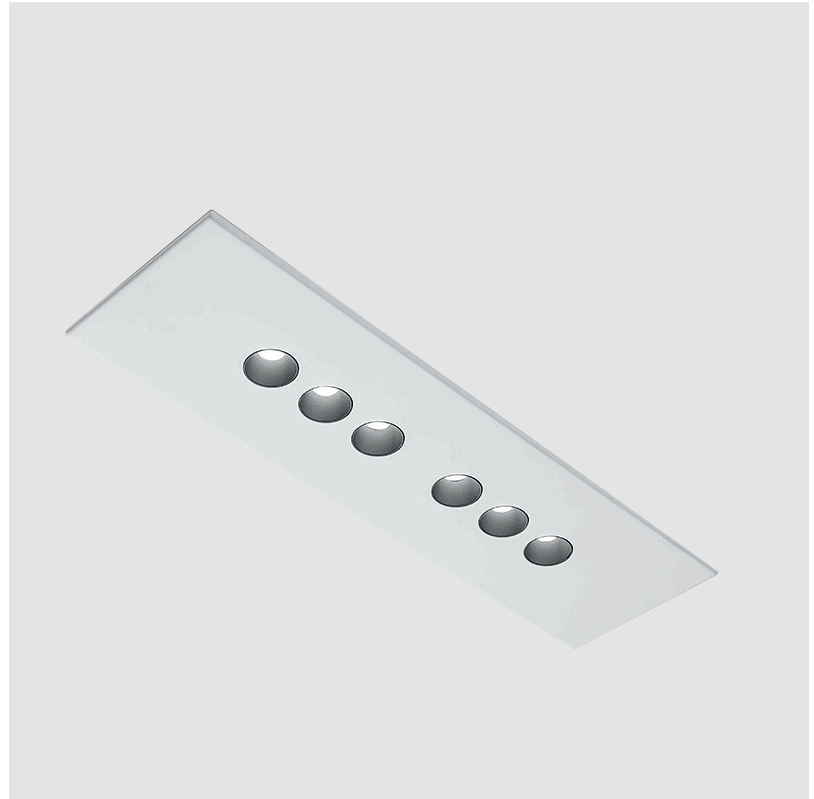

PROJECT
TYPE
SPECIFIER
QUANTITY
DATE

CONFORT RECTANGLE SURFACE

D42058-

base number   Finish
Options

1. To build a product code in our configurator select the specify button on the base model # product page
2. To build a manual product code on this datasheet choose from the options listed below in blue font and add the suffix to the base model #

GENERAL

Series: Confort
Subseries: Confort Rectangle
Brand: Icone
Division: Design
Mounting Type: Surface
Mounting Location: Ceiling
Subcategory: Ambient

PHYSICAL

Shape: Rectangle
Length (mm): 710
Length (in): 27 ¹⁵/₁₆
Width (mm): 200
Width (in): 7 ⁷/₈
Height (mm): 45
Height (in): 1 ³/₄
Light Distribution: Direct
Fixture Finish: WAM / WAN / WGF / WCL / WPW / BKA / BAN / BGL / BCL / BPW
Fixture Material: Aluminum

ELECTRICAL

Lamp Type: LED
Total Output Wattage (W): 27
Dimming: Electronic Low Voltage Dimming
Input Voltage (V): 120Vac Direct Line

LED

Number of LEDs: 6
Color Temperature (°K): 3000
Nominal Lumen (lm): 2100
CRI: >90 CRI
Lamp Life (hrs): 50000

OPTICAL

RATINGS AND CERTIFICATIONS

Certified By: Certified for North American Standards
IP rating: IP20