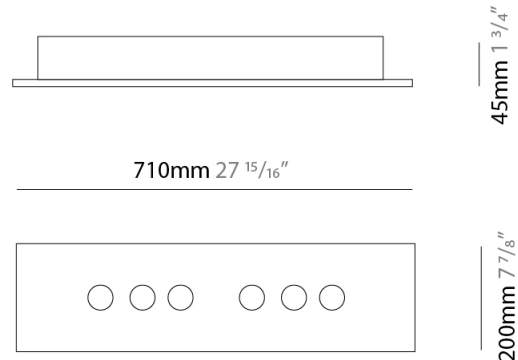

PROJECT
TYPE
SPECIFIER
QUANTITY
DATE

CONFORT RECTANGLE SURFACE

D42058-

base number   Finish
Options

1. To build a product code in our configurator select the specify button on the base model # product page
2. To build a manual product code on this datasheet choose from the options listed below in blue font and add the suffix to the base model #

GENERAL

Series: Confort
Subseries: Confort Rectangle
Brand: Icone
Division: Design
Mounting Type: Surface
Mounting Location: Ceiling
Subcategory: Ambient

PHYSICAL

Shape: Rectangle
Length (mm): 710
Length (in): 27 ¹⁵/₁₆
Width (mm): 200
Width (in): 7 ⁷/₈
Height (mm): 45
Height (in): 1 ³/₄
Light Distribution: Direct
Fixture Finish: WAM / WAN / WGF / WCL / WPW / BKA / BAN / BGL / BCL / BPW
Fixture Material: Aluminum

ELECTRICAL

Lamp Type: LED
Total Output Wattage (W): 27
Dimming: Electronic Low Voltage Dimming
Input Voltage (V): 120Vac Direct Line

LED

Number of LEDs: 6
Color Temperature (°K): 3000
Nominal Lumen (lm): 2100
CRI: >90 CRI
Lamp Life (hrs): 50000

OPTICAL

RATINGS AND CERTIFICATIONS

Certified By: Certified for North American Standards
IP rating: IP20