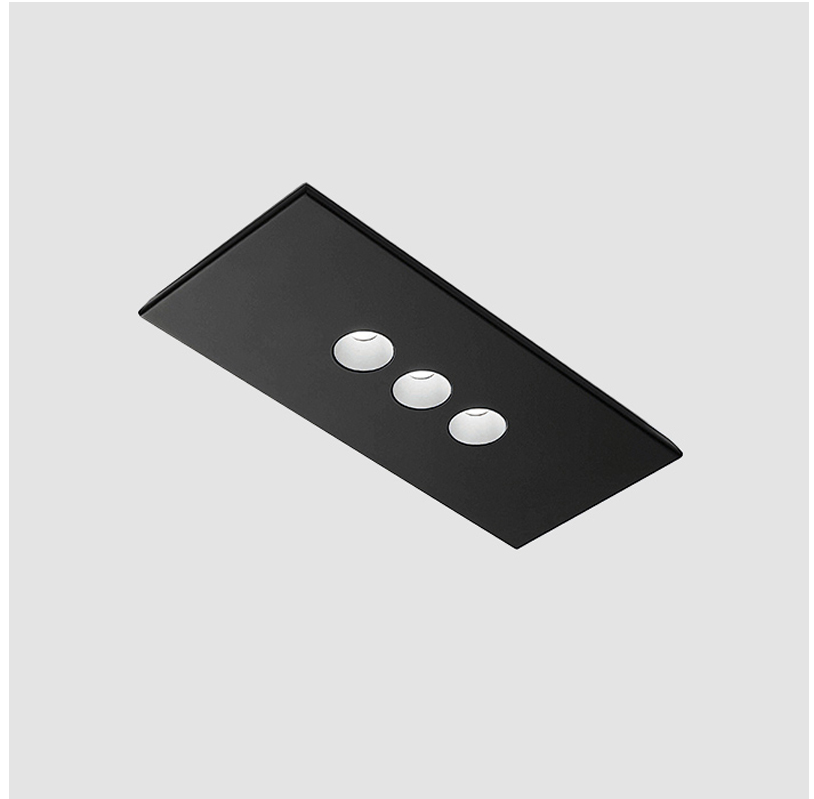

PROJECT	_____
TYPE	_____
SPECIFIER	_____
QUANTITY	_____
DATE	_____

CONFORT RECTANGLE SURFACE

D42056-

base number   Finish
Options

1. To build a product code in our configurator select the specify button on the base model # product page
2. To build a manual product code on this datasheet choose from the options listed below in blue font and add the suffix to the base model #

GENERAL

Series: Confort _____
Subseries: Confort Rectangle _____
Brand: Icone _____
Division: Design _____
Mounting Type: Surface _____
Mounting Location: Ceiling _____
Subcategory: Ambient _____

PHYSICAL

Shape: Rectangle _____
Length (mm): 970 _____
Length (in): 38 ⁷/₁₆ _____
Width (mm): 200 _____
Width (in): 7 ⁷/₈ _____
Light Distribution: Direct _____
Fixture Finish: [WAM / WAN / WGF / WCL / WPW / BKA / BAN / BGL / BCL / BPW](#) _____
Fixture Material: Aluminum _____

ELECTRICAL

Lamp Type: LED _____
Total Output Wattage (W): 13.5 _____
Dimming: Electronic Low Voltage Dimming _____
Input Voltage (V): 120Vac Direct Line _____

LED

Number of LEDs: 3 _____
Color Temperature (°K): 3000 _____
Nominal Lumen (lm): 1050 _____
CRI: >90 CRI _____
Lamp Life (hrs): 50000 _____

OPTICAL

RATINGS AND CERTIFICATIONS

Certified By: Certified for North American Standards _____
IP rating: IP20 _____