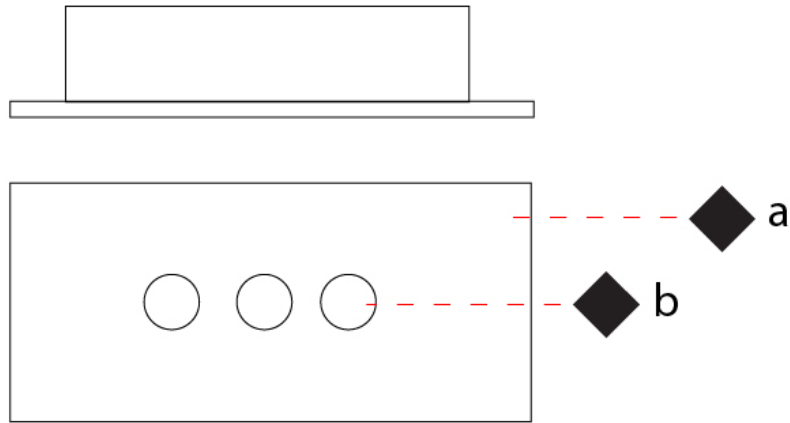

CONFORT RECTANGLE SURFACE

D42056-

PROJECT	_____
TYPE	_____
SPECIFIER	_____
QUANTITY	_____
DATE	_____