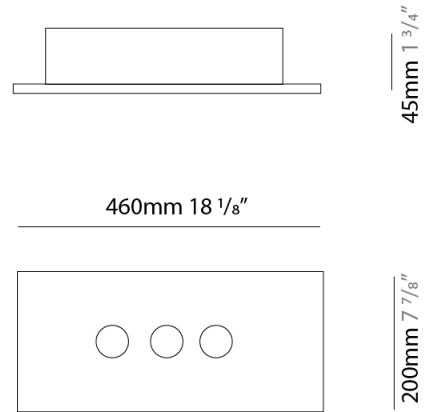

PROJECT	_____
TYPE	_____
SPECIFIER	_____
QUANTITY	_____
DATE	_____

CONFORT RECTANGLE SURFACE

D42056-

base number   Finish
Options

1. To build a product code in our configurator select the specify button on the base model # product page
2. To build a manual product code on this datasheet choose from the options listed below in blue font and add the suffix to the base model #

GENERAL

Series: Confort _____
Subseries: Confort Rectangle _____
Brand: Icone _____
Division: Design _____
Mounting Type: Surface _____
Mounting Location: Ceiling _____
Subcategory: Ambient _____

PHYSICAL

Shape: Rectangle _____
Length (mm): 970 _____
Length (in): 38 ⁷/₁₆ _____
Width (mm): 200 _____
Width (in): 7 ⁷/₈ _____
Light Distribution: Direct _____
Fixture Finish: [WAM / WAN / WGF / WCL / WPW / BKA / BAN / BGL / BCL / BPW](#) _____
Fixture Material: Aluminum _____

ELECTRICAL

Lamp Type: LED _____
Total Output Wattage (W): 13.5 _____
Dimming: Electronic Low Voltage Dimming _____
Input Voltage (V): 120Vac Direct Line _____

LED

Number of LEDs: 3 _____
Color Temperature (°K): 3000 _____
Nominal Lumen (lm): 1050 _____
CRI: >90 CRI _____
Lamp Life (hrs): 50000 _____

OPTICAL

RATINGS AND CERTIFICATIONS

Certified By: Certified for North American Standards _____
IP rating: IP20 _____