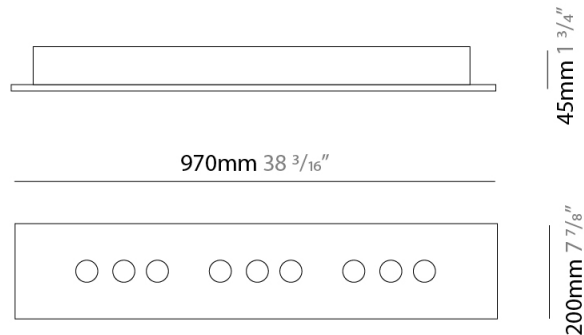

PROJECT
TYPE
SPECIFIER
QUANTITY
DATE

CONFORT RECTANGLE SURFACE

D42060-

base number   Finish
Options

1. To build a product code in our configurator select the specify button on the base model # product page
2. To build a manual product code on this datasheet choose from the options listed below in blue font and add the suffix to the base model #

GENERAL

Series: Confort
Subseries: Confort Rectangle
Brand: Icone
Division: Design
Mounting Type: Surface
Mounting Location: Ceiling
Subcategory: Ambient

PHYSICAL

Shape: Rectangle
Length (mm): 970
Length (in): 38 ⁷/₁₆
Width (mm): 200
Width (in): 7 ⁷/₈
Light Distribution: Direct
Fixture Finish: [WAM / WAN / WGF / WCL / WPW / BKA / BAN / BGL / BCL / BPW](#)
Fixture Material: Aluminum

ELECTRICAL

Lamp Type: LED
Total Output Wattage (W): 40.5
Dimming: Electronic Low Voltage Dimming
Input Voltage (V): 120Vac Direct Line

LED

Number of LEDs: 9
Color Temperature (°K): 3000
Nominal Lumen (lm): 3150
CRI: >90 CRI
Lamp Life (hrs): 50000

OPTICAL

RATINGS AND CERTIFICATIONS

Certified By: Certified for North American Standards
IP rating: IP20