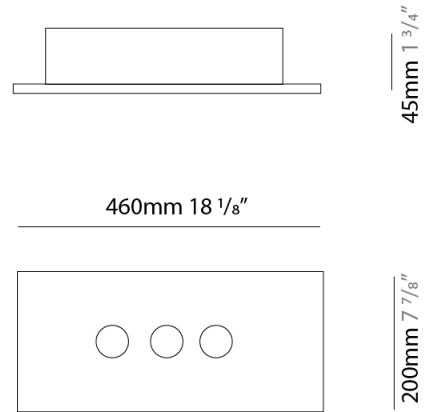

PROJECT
TYPE
SPECIFIER
QUANTITY
DATE

CONFORT RECTANGLE SURFACE

D42056-

base number   Finish
Options

1. To build a product code in our configurator select the specify button on the base model # product page
2. To build a manual product code on this datasheet choose from the options listed below in blue font and add the suffix to the base model #

GENERAL

Series: Confort
Subseries: Confort Rectangle
Brand: Icone
Division: Design
Mounting Type: Surface
Mounting Location: Ceiling
Subcategory: Ambient

PHYSICAL

Shape: Rectangle
Length (mm): 970
Length (in): 38 7/16
Width (mm): 200
Width (in): 7 7/8
Light Distribution: Direct
Fixture Finish: [WAM](#) / [WAN](#) / [WGF](#) / [WCL](#) / [WPW](#) / [BKA](#) / [BAN](#) / [BGL](#) / [BCL](#) / [BPW](#)
Fixture Material: Aluminum

ELECTRICAL

Lamp Type: LED
Total Output Wattage (W): 13.5
Dimming: Electronic Low Voltage Dimming
Input Voltage (V): 120Vac Direct Line

LED

Number of LEDs: 3
Color Temperature (°K): 3000
Nominal Lumen (lm): 1050
CRI: >90 CRI
Lamp Life (hrs): 50000

OPTICAL

RATINGS AND CERTIFICATIONS

Certified By: Certified for North American Standards
IP rating: IP20