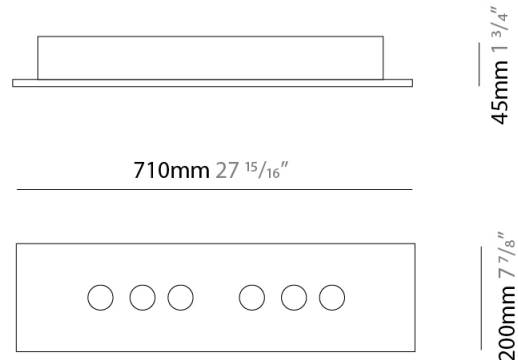

PROJECT	_____
TYPE	_____
SPECIFIER	_____
QUANTITY	_____
DATE	_____

CONFORT RECTANGLE SURFACE

D42058-

base number   Finish
Options

1. To build a product code in our configurator select the specify button on the base model # product page
2. To build a manual product code on this datasheet choose from the options listed below in blue font and add the suffix to the base model #

GENERAL

Series: Confort _____
Subseries: Confort Rectangle _____
Brand: Icone _____
Division: Design _____
Mounting Type: Surface _____
Mounting Location: Ceiling _____
Subcategory: Ambient _____

PHYSICAL

Shape: Rectangle _____
Length (mm): 710 _____
Length (in): 27 ¹⁵/₁₆ _____
Width (mm): 200 _____
Width (in): 7 ⁷/₈ _____
Height (mm): 45 _____
Height (in): 1 ³/₄ _____
Light Distribution: Direct _____
Fixture Finish: [WAM](#) / [WAN](#) / [WGF](#) / [WCL](#) / [WPW](#) / [BKA](#) / [BAN](#) / [BGL](#) / [BCL](#) / [BPW](#) _____
Fixture Material: Aluminum _____

ELECTRICAL

Lamp Type: LED _____
Total Output Wattage (W): 27 _____
Dimming: Electronic Low Voltage Dimming _____
Input Voltage (V): 120Vac Direct Line _____

LED

Number of LEDs: 6 _____
Color Temperature (°K): 3000 _____
Nominal Lumen (lm): 2100 _____
CRI: >90 CRI _____
Lamp Life (hrs): 50000 _____

OPTICAL

RATINGS AND CERTIFICATIONS

Certified By: Certified for North American Standards _____
IP rating: IP20 _____