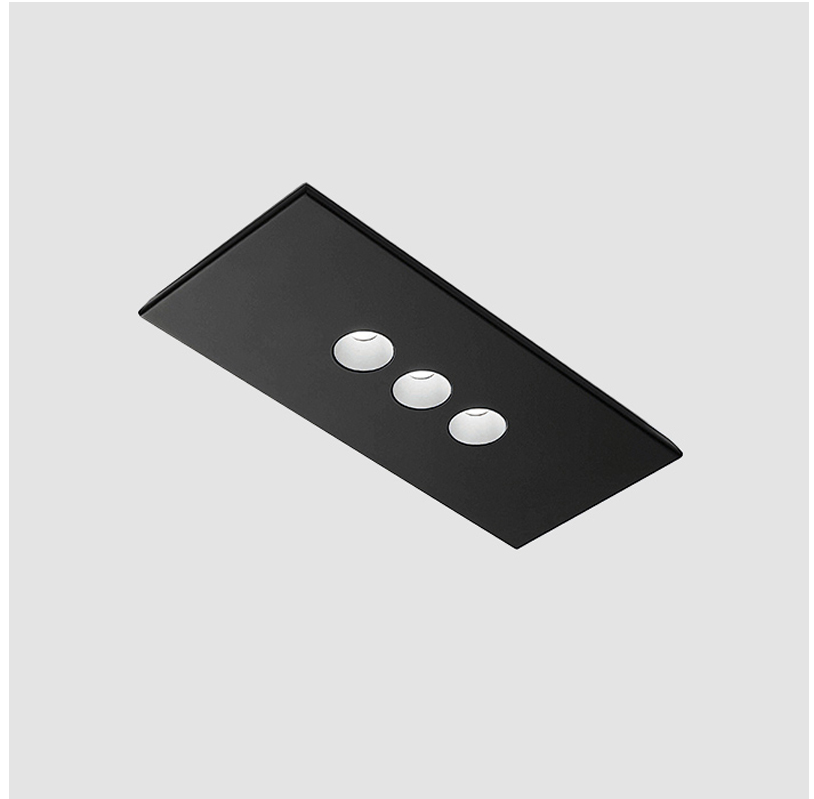

PROJECT
TYPE
SPECIFIER
QUANTITY
DATE

CONFORT RECTANGLE SURFACE

D42056-

base number   Finish
Options

1. To build a product code in our configurator select the specify button on the base model # product page
2. To build a manual product code on this datasheet choose from the options listed below in blue font and add the suffix to the base model #

GENERAL

Series: Confort
Subseries: Confort Rectangle
Brand: Icone
Division: Design
Mounting Type: Surface
Mounting Location: Ceiling
Subcategory: Ambient

PHYSICAL

Shape: Rectangle
Length (mm): 970
Length (in): 38 7/16
Width (mm): 200
Width (in): 7 7/8
Light Distribution: Direct
Fixture Finish: [WAM](#) / [WAN](#) / [WGF](#) / [WCL](#) / [WPW](#) / [BKA](#) / [BAN](#) / [BGL](#) / [BCL](#) / [BPW](#)
Fixture Material: Aluminum

ELECTRICAL

Lamp Type: LED
Total Output Wattage (W): 13.5
Dimming: Electronic Low Voltage Dimming
Input Voltage (V): 120Vac Direct Line

LED

Number of LEDs: 3
Color Temperature (°K): 3000
Nominal Lumen (lm): 1050
CRI: >90 CRI
Lamp Life (hrs): 50000

OPTICAL

RATINGS AND CERTIFICATIONS

Certified By: Certified for North American Standards
IP rating: IP20