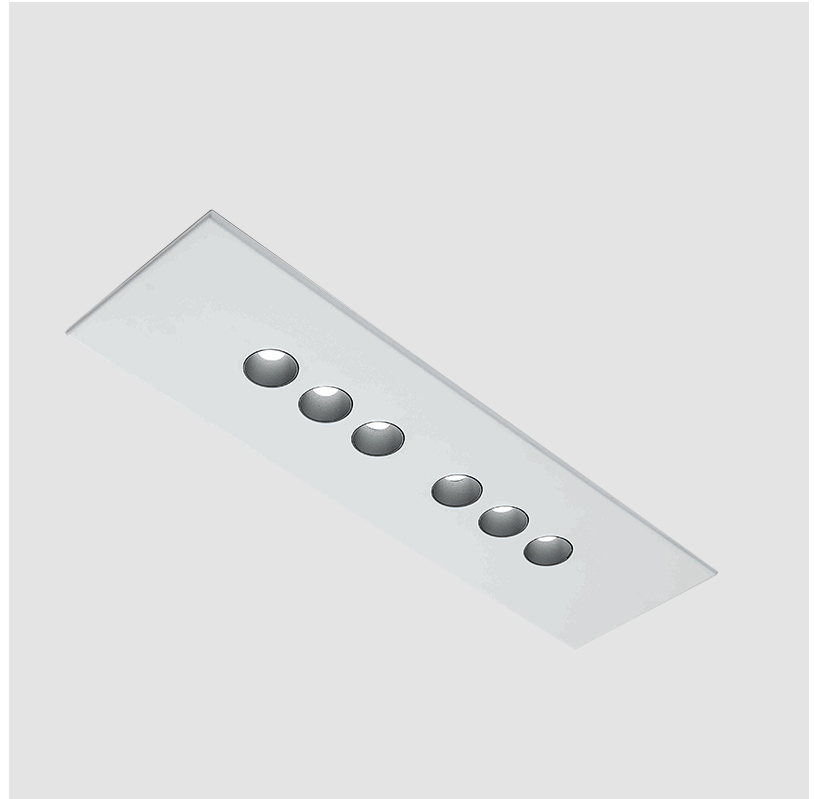

PROJECT	_____
TYPE	_____
SPECIFIER	_____
QUANTITY	_____
DATE	_____

CONFORT RECTANGLE SURFACE

D42058-

base number   Finish
Options

1. To build a product code in our configurator select the specify button on the base model # product page
2. To build a manual product code on this datasheet choose from the options listed below in blue font and add the suffix to the base model #

GENERAL

Series: Confort _____
Subseries: Confort Rectangle _____
Brand: Icone _____
Division: Design _____
Mounting Type: Surface _____
Mounting Location: Ceiling _____
Subcategory: Ambient _____

PHYSICAL

Shape: Rectangle _____
Length (mm): 710 _____
Length (in): 27 ¹⁵/₁₆ _____
Width (mm): 200 _____
Width (in): 7 ⁷/₈ _____
Height (mm): 45 _____
Height (in): 1 ³/₄ _____
Light Distribution: Direct _____
Fixture Finish: [WAM](#) / [WAN](#) / [WGF](#) / [WCL](#) / [WPW](#) / [BKA](#) / [BAN](#) / [BGL](#) / [BCL](#) / [BPW](#) _____
Fixture Material: Aluminum _____

ELECTRICAL

Lamp Type: LED _____
Total Output Wattage (W): 27 _____
Dimming: Electronic Low Voltage Dimming _____
Input Voltage (V): 120Vac Direct Line _____

LED

Number of LEDs: 6 _____
Color Temperature (°K): 3000 _____
Nominal Lumen (lm): 2100 _____
CRI: >90 CRI _____
Lamp Life (hrs): 50000 _____

OPTICAL

RATINGS AND CERTIFICATIONS

Certified By: Certified for North American Standards _____
IP rating: IP20 _____