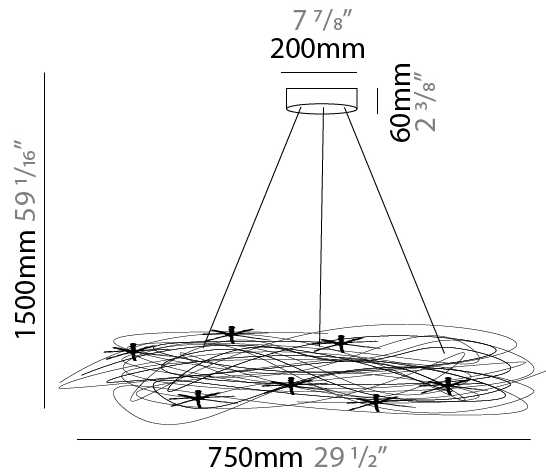

CONFUSIONE SUSPENSION

D131000

base number

1. To build a product code in our configurator select the specify button on the base model # product page
2. To build a manual product code on this datasheet choose from the options listed below in blue font and add the suffix to the base model #

GENERAL

Series: Confusione
Partner: Knikerboker
Division: Design
Installation: Suspension
Product Type: Pendant
Mounting Location: Ceiling
Light Distribution: Direct / Indirect

PHYSICAL

Shape: Curves
Diameter (mm): 750
Diameter (in): 29 1/2
Height (mm): 1500
Height (in): 59 1/16
Max. Overall Height (mm): 1500
Max. Overall Height (in): 59 1/16
Fixture Finish: ANA
Fixture Material: Anodized Aluminum
Cable Details: 3 Steel Cable 2000mm

ELECTRICAL

Number of Lamps: 10
Lamp Type: LED
Bulb Included: Bulb Included
Total Output Wattage (W): 10
Max. Wattage Per Lamp (W): 1
Lamp Base: G4
Dimming: Non-Dimmable
Driver Included: Yes
Driver Location: Integrated
Driver Type: Constant Voltage - 120Vac
Driver Class: Class 2
Input Voltage (V): 120 - 277
Output Voltage (V): 12
Lamp Voltage (V): 12
Upon Request: (Not included - see components) Remote: 0-10Vdc dimming / Phase dimming @120Vac only / 277Vac

LED

Number of LEDs: 10
Color Temperature (°K): 3000
Max. Delivered Lumen (lm): 800
CRI: >80 CRI

OPTICAL

RATINGS AND CERTIFICATIONS

Certified By: Certified for North American Standards
IP rating: IP20