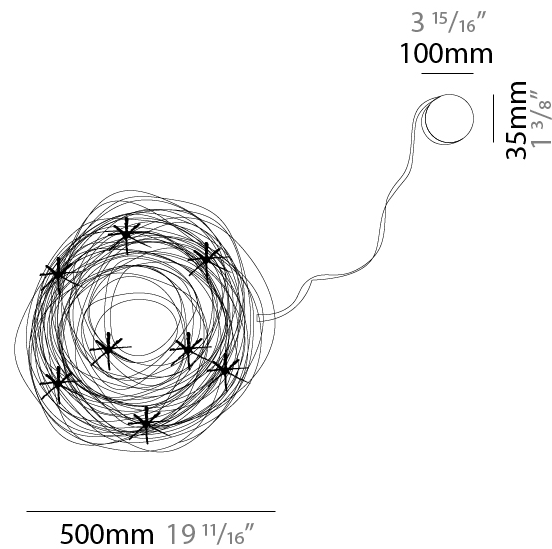

CONFUSIONE SURFACE

D133009

base number

1. To build a product code in our configurator select the specify button on the base model # product page
2. To build a manual product code on this datasheet choose from the options listed below in blue font and add the suffix to the base model #

GENERAL

Series: Confusione
Partner: Knikerboker
Division: Design
Installation: Surface
Product Type: Wall Surface
Mounting Location: Wall
Light Distribution: Direct / Indirect

PHYSICAL

Shape: Abstract
Diameter (mm): 500
Diameter (in): 19 ¹¹/₁₆
Height (mm): 500
Height (in): 19 ¹¹/₁₆
Fixture Finish: ANA
Fixture Material: Aluminum

ELECTRICAL

Number of Lamps: 10
Lamp Type: LED
Input Wattage (W): 12
Bulb Included: Bulb Included
Total Output Wattage (W): 10
Max. Wattage Per Lamp (W): 1
Lamp Base: G4
Dimming: Non-Dimmable
Driver Included: Yes
Driver Location: Integrated
Driver Type: Constant Voltage - Universal
Driver Class: Class 2
Input Voltage (V): 120 - 277
Output Voltage (V): 12
Upon Request: Remote: 0-10Vdc dimming / Phase dimming @120Vac only

LED

Number of LEDs: 10
Color Temperature (°K): 3000
Max. Delivered Lumen (lm): 800
CRI: >80 CRI

OPTICAL

RATINGS AND CERTIFICATIONS

Certified By: Certified for North American Standards
IP rating: IP20

PROJECT	
TYPE	
SPECIFIER	
QUANTITY	
DATE