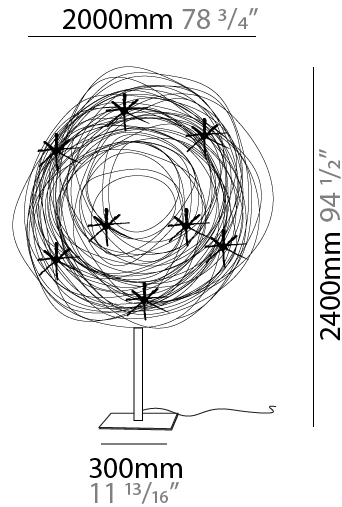

PROJECT
TYPE
SPECIFIER
QUANTITY
DATE

CONFUSIONE PORTABLE

D134049

base number

1. To build a product code in our configurator select the specify button on the base model # product page
2. To build a manual product code on this datasheet choose from the options listed below in blue font and add the suffix to the base model #

GENERAL

Series: Confusione
Partner: Knikerboker
Division: Design
Installation: Portable
Product Type: Floor
Mounting Location: Floor

PHYSICAL

Shape: Curves
Length (mm): 2000
Length (in): 78 3/4
Width (mm): 300
Width (in): 11 13/16
Height (mm): 2400
Height (in): 94 1/2
Fixture Finish: ANA
Fixture Material: Anodized Aluminum
Upon Request: Bolt Down

ELECTRICAL

Number of Lamps: 50
Lamp Type: LED
Input Wattage (W): 60
Bulb Included: Bulb Included
Total Output Wattage (W): 50
Max. Wattage Per Lamp (W): 1
Lamp Base: G4
Dimming: Non-Dimmable
Driver Included: Yes
Driver Location: Integrated
Driver Type: Constant Voltage - Universal
Driver Class: Class 2
Input Voltage (V): 120 - 277
Output Voltage (V): 12
Lamp Voltage (V): 12
Upon Request: Integral Non-dimming 277Vac

LED

Color Temperature (°K): 3000
Max. Delivered Lumen (lm): 4000
CRI: >80 CRI

OPTICAL

RATINGS AND CERTIFICATIONS

Certified By: Certified for North American Standards
IP rating: IP20