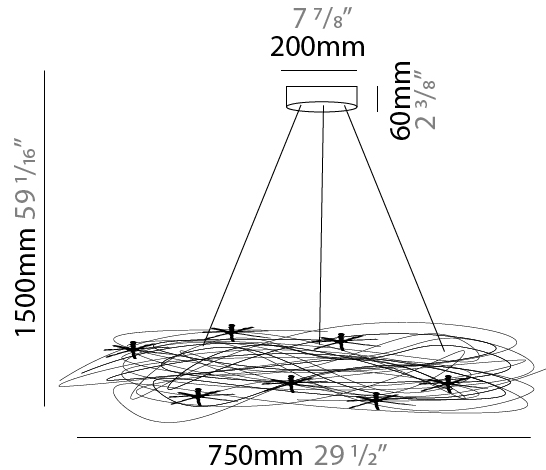

CONFUSIONE SUSPENSION

D131000

base number

1. To build a product code in our configurator select the specify button on the base model # product page
2. To build a manual product code on this datasheet choose from the options listed below in blue font and add the suffix to the base model #

GENERAL

Series: Confusione
Partner: Knikerboker
Division: Design
Installation: Suspension
Product Type: Pendant
Mounting Location: Ceiling
Light Distribution: Direct / Indirect

PHYSICAL

Shape: Curves
Diameter (mm): 750
Diameter (in): 29 1/2
Height (mm): 1500
Height (in): 59 1/16
Max. Overall Height (mm): 1500
Max. Overall Height (in): 59 1/16
Fixture Finish: ANA
Fixture Material: Anodized Aluminum
Cable Details: 3 Steel Cable 2000mm

ELECTRICAL

Number of Lamps: 10
Lamp Type: LED
Bulb Included: Bulb Included
Total Output Wattage (W): 10
Max. Wattage Per Lamp (W): 1
Lamp Base: G4
Dimming: Non-Dimmable
Driver Included: Yes
Driver Location: Integrated
Driver Type: Constant Voltage - 120Vac
Driver Class: Class 2
Input Voltage (V): 120 - 277
Output Voltage (V): 12
Lamp Voltage (V): 12
Upon Request: (Not included - see components) Remote: 0-10Vdc dimming / Phase dimming @120Vac only / 277Vac

LED

Number of LEDs: 10
Color Temperature (°K): 3000
Max. Delivered Lumen (lm): 800
CRI: >80 CRI

OPTICAL

RATINGS AND CERTIFICATIONS

Certified By: Certified for North American Standards
IP rating: IP20