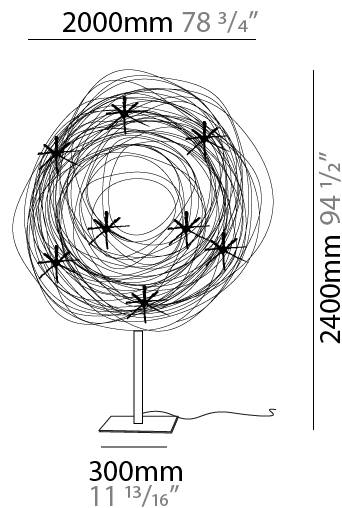

CONFUSIONE PORTABLE

D134049

base number

1. To build a product code in our configurator select the specify button on the base model # product page
2. To build a manual product code on this datasheet choose from the options listed below in blue font and add the suffix to the base model #

GENERAL

Series: Confusione
Brand: Knikerboker
Division: Design
Mounting Type: Portable
Mounting Location: Floor
Subcategory: Floor

PHYSICAL

Shape: Curves
Length (mm): 2000
Length (in): 78 3/4
Width (mm): 300
Width (in): 11 13/16
Height (mm): 2400
Height (in): 94 1/2
Light Distribution: Direct / Indirect
Fixture Finish: ANA
Fixture Material: Anodized Aluminum
Upon Request: Bolt Down

ELECTRICAL

Number of Lamps: 50
Lamp Type: LED
Input Wattage (W): 60
Bulb Included: Bulb Included
Total Output Wattage (W): 50
Max. Wattage Per Lamp (W): 1
Lamp Base: G4
Dimming: Non-Dimmable
Driver Included: Yes
Driver Location: Integrated
Driver Type: Constant Voltage - Universal
Driver Class: Class 2
Input Voltage (V): 120 - 277
Output Voltage (V): 12
Lamp Voltage (V): 12
Upon Request: Integral Non-dimming 277Vac

LED

Color Temperature (°K): 3000
Max. Delivered Lumen (lm): 4000
CRI: >80 CRI

OPTICAL

RATINGS AND CERTIFICATIONS

Certified By: Certified for North American Standards
IP rating: IP20

PROJECT
TYPE
SPECIFIER
QUANTITY
DATE