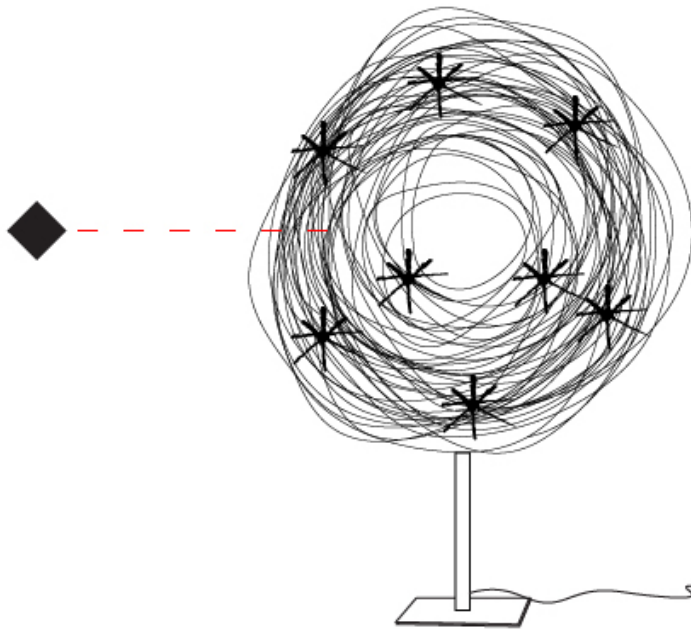

CONFUSIONE PORTABLE

D134048

PROJECT	_____
TYPE	_____
SPECIFIER	_____
QUANTITY	_____
DATE	_____

D