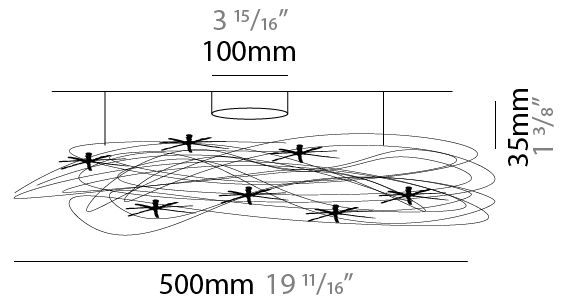

PROJECT	
TYPE	
SPECIFIER	
QUANTITY	
DATE	

CONFUSIONE SURFACE

D132000

base number

1. To build a product code in our configurator select the specify button on the base model # product page
2. To build a manual product code on this datasheet choose from the options listed below in blue font and add the suffix to the base model #

GENERAL

Series: Confusione
Partner: Knikerboker
Division: Design
Installation: Surface
Product Type: Ceiling Surface
Mounting Location: Ceiling
Light Distribution: Direct / Indirect

PHYSICAL

Shape: Round
Diameter (mm): 500
Diameter (in): 19 ¹¹/₁₆
Fixture Finish: ANA
Fixture Material: Aluminum

ELECTRICAL

Number of Lamps: 10
Lamp Type: LED
Input Wattage (W): 12
Bulb Included: Bulb Included
Total Output Wattage (W): 10
Max. Wattage Per Lamp (W): 1
Lamp Base: G4
Dimming: 0-10V Dimming / Phase Dimming (120Vac Only)
Driver Included: Yes
Driver Location: Integrated
Driver Type: Constant Voltage - Universal
Driver Class: Class 2
Input Voltage (V): 120 - 277
Output Voltage (V): 12
Upon Request: (Not included - see components) Remote: 0-10Vdc dimming / Phase dimming @120Vac only / (Included) Integral: Non-dimming 277Vac

LED

Color Temperature (°K): 3000
Max. Delivered Lumen (lm): 800
CRI: >80 CRI

OPTICAL

RATINGS AND CERTIFICATIONS

Certified By: CSA Certified to UL and CSA Standards
IP rating: IP20