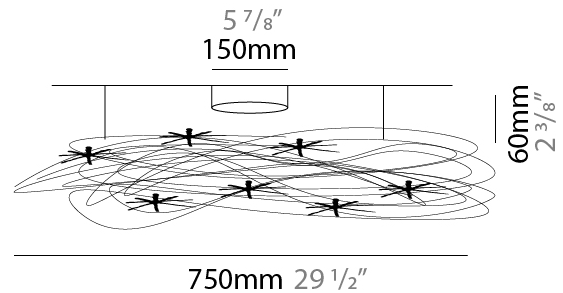

PROJECT
TYPE
SPECIFIER
QUANTITY
DATE

CONFUSIONE SURFACE

D132001

base number

1. To build a product code in our configurator select the specify button on the base model # product page
2. To build a manual product code on this datasheet choose from the options listed below in blue font and add the suffix to the base model #

GENERAL

Series: Confusione
Partner: Knikerboker
Division: Design
Installation: Surface
Product Type: Ceiling Surface
Mounting Location: Ceiling
Light Distribution: Direct / Indirect

PHYSICAL

Shape: Round
Diameter (mm): 750
Diameter (in): 29 1/2
Fixture Finish: ANA
Fixture Material: Aluminum

ELECTRICAL

Number of Lamps: 10
Lamp Type: LED
Input Wattage (W): 12
Bulb Included: Bulb Included
Total Output Wattage (W): 10
Max. Wattage Per Lamp (W): 1
Lamp Base: G4
Dimming: 0-10V Dimming / Phase Dimming (120Vac Only)
Driver Included: Yes
Driver Location: Integrated
Driver Type: Constant Voltage - Universal
Driver Class: Class 2
Input Voltage (V): 120 - 277
Output Voltage (V): 12
Upon Request: (Not included - see components) Remote: 0-10Vdc dimming / Phase dimming @120Vac only / (Included) Integral: Non-dimming 277Vac

LED

Number of LEDs: 10
Color Temperature (°K): 3000
Max. Delivered Lumen (lm): 800

OPTICAL

RATINGS AND CERTIFICATIONS

Certified By: CSA Certified to UL and CSA Standards
IP rating: IP20