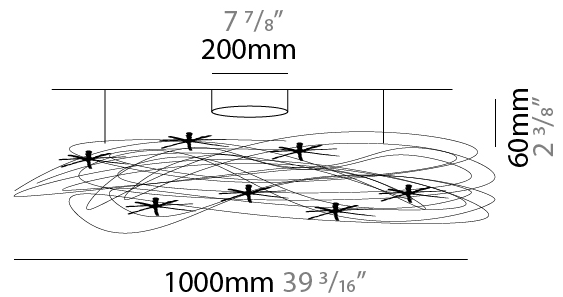

PROJECT	
TYPE	
SPECIFIER	
QUANTITY	
DATE	

CONFUSIONE SURFACE

D132002

base number

1. To build a product code in our configurator select the specify button on the base model # product page
2. To build a manual product code on this datasheet choose from the options listed below in blue font and add the suffix to the base model #

GENERAL

Series: Confusione
Partner: Knikerboker
Division: Design
Installation: Surface
Product Type: Ceiling Surface
Mounting Location: Ceiling
Light Distribution: Direct / Indirect

PHYSICAL

Shape: Round
Diameter (mm): 1000
Diameter (in): 39 3/8"
Fixture Finish: ANA
Fixture Material: Aluminum

ELECTRICAL

Number of Lamps: 15
Lamp Type: LED
Input Wattage (W): 18
Bulb Included: Bulb Included
Total Output Wattage (W): 15
Max. Wattage Per Lamp (W): 1
Lamp Base: G4
Dimming: 0-10V Dimming / Phase Dimming (120Vac Only)
Driver Included: Yes
Driver Location: Integrated
Driver Type: Constant Voltage - Universal
Driver Class: Class 2
Input Voltage (V): 120 - 277
Output Voltage (V): 12
Upon Request: (Not included - see components) Remote: 0-10Vdc dimming / Phase dimming @120Vac only / (Included) Integral: Non-dimming 277Vac

LED

Number of LEDs: 15
Color Temperature (°K): 3000
Max. Delivered Lumen (lm): 1200
CRI: >80 CRI

OPTICAL

RATINGS AND CERTIFICATIONS

Certified By: CSA Certified to UL and CSA Standards
IP rating: IP20