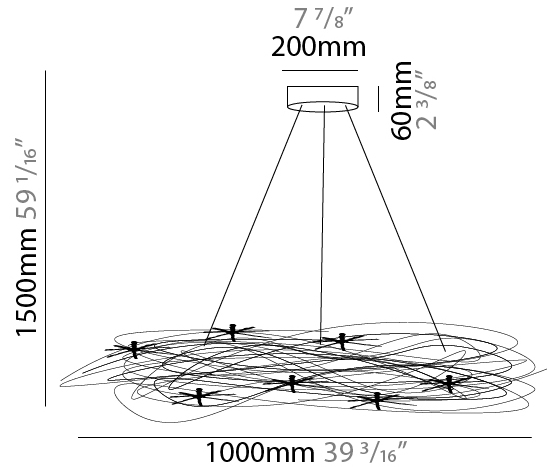

CONFUSIONE SUSPENSION

D131001

base number

1. To build a product code in our configurator select the specify button on the base model # product page
2. To build a manual product code on this datasheet choose from the options listed below in blue font and add the suffix to the base model #

GENERAL

Series: Confusione
Brand: Knikerboker
Division: Design
Mounting Type: Suspension
Mounting Location: Ceiling
Subcategory: Ambient

PHYSICAL

Shape: Curves
Diameter (mm): 1000
Diameter (in): 39 ³/₈
Height (mm): 1500
Height (in): 59 ¹/₁₆
Max. Overall Height (mm): 1500
Max. Overall Height (in): 59 ¹/₁₆
Light Distribution: Direct / Indirect
Fixture Finish: ANA
Fixture Material: Anodized Aluminum
Cable Details: 3 Steel Cable 2000mm

ELECTRICAL

Number of Lamps: 15
Lamp Type: LED
Bulb Included: Bulb Included
Total Output Wattage (W): 15
Max. Wattage Per Lamp (W): 1
Lamp Base: G4
Dimming: 0-10V Dimming / Phase Dimming (120Vac Only)
Driver Included: Yes
Driver Location: Integrated
Driver Type: Constant Voltage - 120Vac
Driver Class: Class 2
Input Voltage (V): 120 - 277
Output Voltage (V): 12
Lamp Voltage (V): 12
Upon Request: (Not included - see components) Remote: 0-10Vdc dimming / Phase dimming @120Vac only / 277Vac

LED

Number of LEDs: 15
Color Temperature (°K): 3000
Max. Delivered Lumen (lm): 1200
CRI: >80 CRI

OPTICAL

RATINGS AND CERTIFICATIONS

Certified By: Certified for North American Standards
IP rating: IP20