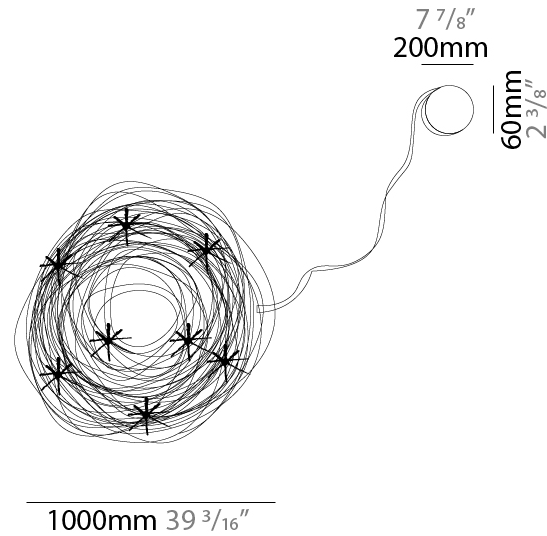

CONFUSIONE SURFACE

D132071

base number

1. To build a product code in our configurator select the specify button on the base model # product page
2. To build a manual product code on this datasheet choose from the options listed below in blue font and add the suffix to the base model #

GENERAL

Series: Confusione
Brand: Knikerboker
Division: Design
Mounting Type: Surface
Mounting Location: Ceiling
Subcategory: Ambient

PHYSICAL

Shape: Curves
Diameter (mm): 1000
Diameter (in): 39 ³/₈
Light Distribution: Direct / Indirect
Fixture Finish: ANA
Fixture Material: Anodized Aluminum

ELECTRICAL

Number of Lamps: 15
Lamp Type: LED
Input Wattage (W): 18
Bulb Included: Bulb Included
Total Output Wattage (W): 15
Max. Wattage Per Lamp (W): 1
Lamp Base: G4
Dimming: 0-10V Dimming / Phase Dimming (120Vac Only)
Driver Included: Yes
Driver Location: Integrated
Driver Type: Constant Voltage - Universal
Driver Class: Class 2
Input Voltage (V): 120 - 277
Output Voltage (V): 12
Upon Request: (Not included - see components) Remote: 0-10Vdc dimming / Phase dimming @120Vac only / (Included) Integral: Non-dimming 277Vac

LED

Color Temperature (°K): 3000
Max. Delivered Lumen (lm): 1200
CRI: >80 CRI

OPTICAL

RATINGS AND CERTIFICATIONS

Certified By: Certified for North American Standards
IP rating: IP20

PROJECT
TYPE
SPECIFIER
QUANTITY
DATE