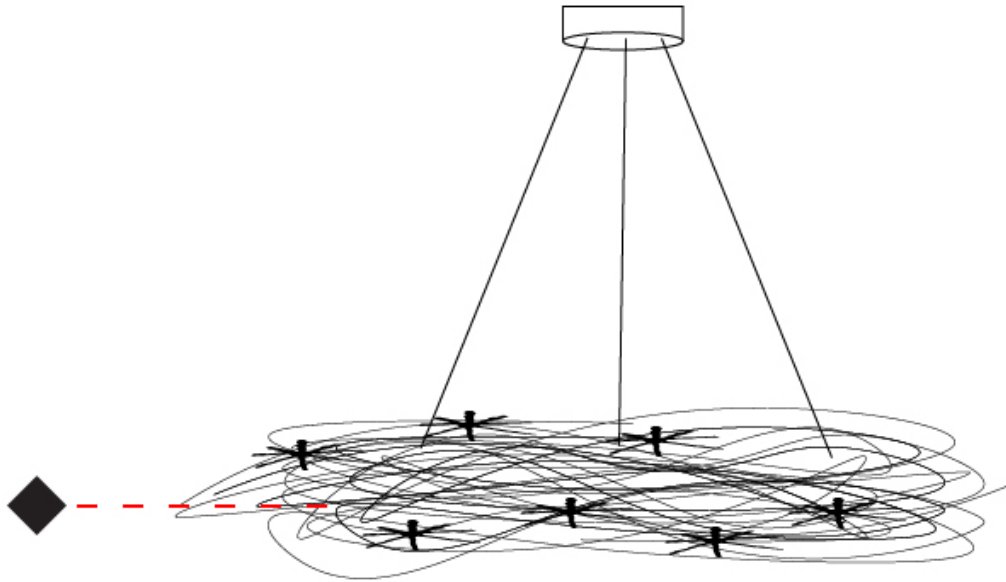

CONFUSIONE SUSPENSION

D131000

PROJECT

TYPE

SPECIFIER

QUANTITY

DATE

D