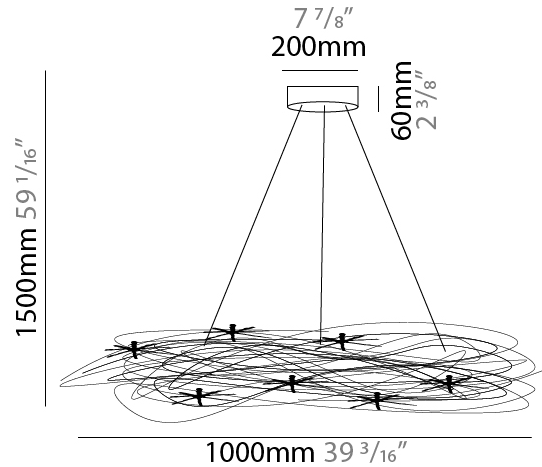

CONFUSIONE SUSPENSION

D131001

base number

1. To build a product code in our configurator select the specify button on the base model # product page
2. To build a manual product code on this datasheet choose from the options listed below in blue font and add the suffix to the base model #

GENERAL

Series: Confusione
Brand: Knikerboker
Division: Design
Mounting Type: Suspension
Mounting Location: Ceiling
Subcategory: Ambient

PHYSICAL

Shape: Curves
Diameter (mm): 1000
Diameter (in): 39 ³/₁₆
Height (mm): 1500
Height (in): 59 ¹/₁₆
Max. Overall Height (mm): 1500
Max. Overall Height (in): 59 ¹/₁₆
Light Distribution: Direct / Indirect
Fixture Finish: ANA
Fixture Material: Anodized Aluminum
Cable Details: 3 Steel Cable 2000mm

ELECTRICAL

Number of Lamps: 15
Lamp Type: LED
Bulb Included: Bulb Included
Total Output Wattage (W): 15
Max. Wattage Per Lamp (W): 1
Lamp Base: G4
Dimming: 0-10V Dimming / Phase Dimming (120Vac Only)
Driver Included: Yes
Driver Location: Integrated
Driver Type: Constant Voltage - 120Vac
Driver Class: Class 2
Input Voltage (V): 120 - 277
Output Voltage (V): 12
Lamp Voltage (V): 12
Upon Request: (Not included - see components) Remote: 0-10Vdc dimming / Phase dimming @120Vac only / 277Vac

LED

Number of LEDs: 15
Color Temperature (°K): 3000
Max. Delivered Lumen (lm): 1200
CRI: >80 CRI

OPTICAL

RATINGS AND CERTIFICATIONS

Certified By: Certified for North American Standards
IP rating: IP20