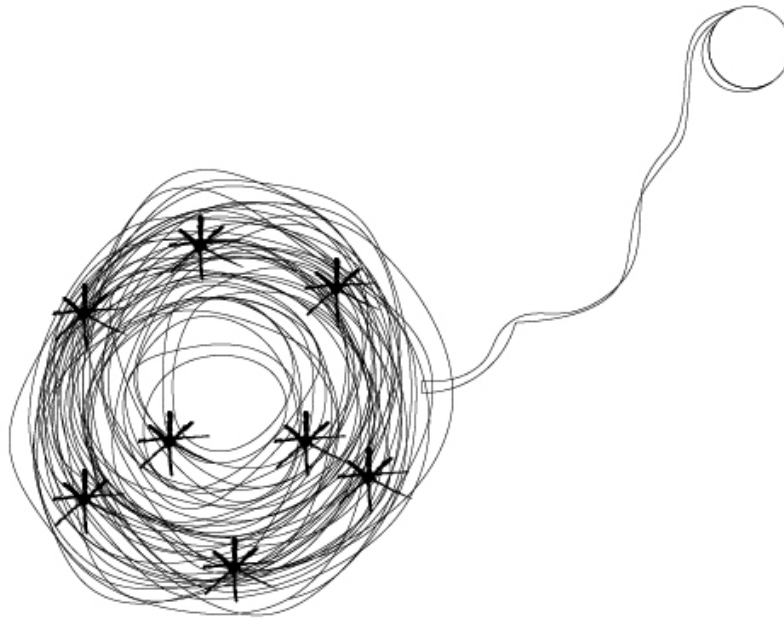

D132070

PROJECT	_____
TYPE	_____
SPECIFIER	_____
QUANTITY	_____
DATE	_____