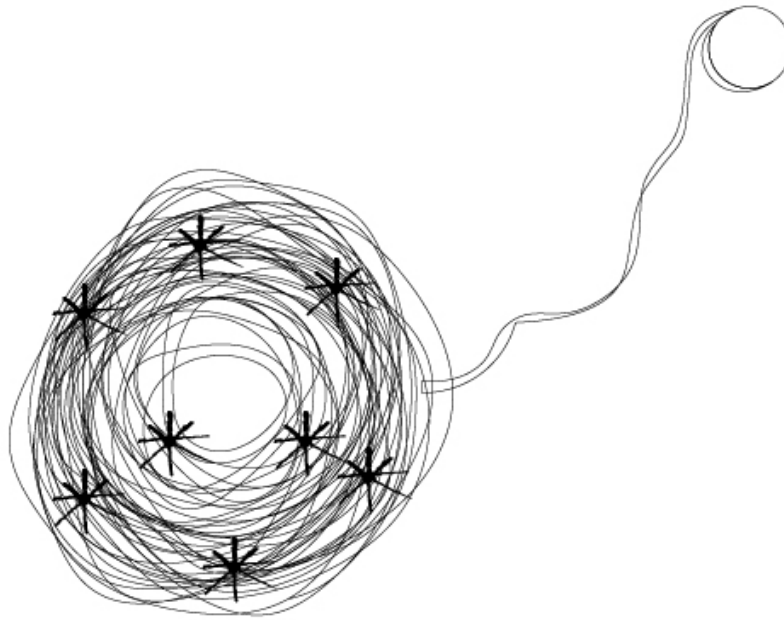

D132071

PROJECT	_____
TYPE	_____
SPECIFIER	_____
QUANTITY	_____
DATE	_____