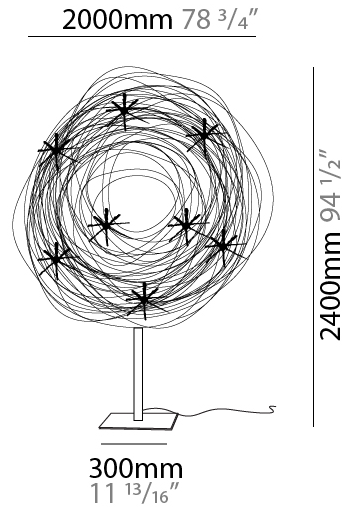

GENERAL

Series: Confusione
 Brand: Knikerboker
 Division: Design
 Mounting Type: Portable
 Mounting Location: Floor
 Subcategory: Floor

PHYSICAL

Shape: Curves
 Length (mm): 1400
 Length (in): 55 1/8
 Width (mm): 300
 Width (in): 11 13/16
 Height (mm): 1800
 Height (in): 70 7/8
 Light Distribution: Direct / Indirect
 Fixture Finish: ANA
 Fixture Material: Anodized Aluminum
 Cable Details: Anodized Aluminum Wire 1400mm / 55 1/8"
 Upon Request: Bolt Down

GENERAL

Series: Confusione
 Brand: Knikerboker
 Division: Design
 Mounting Type: Portable
 Mounting Location: Floor
 Subcategory: Floor

PHYSICAL

Shape: Curves
 Length (mm): 2000
 Length (in): 78 3/4
 Width (mm): 300
 Width (in): 11 13/16
 Height (mm): 2400
 Height (in): 94 1/2
 Light Distribution: Direct / Indirect
 Fixture Finish: ANA
 Fixture Material: Anodized Aluminum
 Upon Request: Bolt Down

LED

Color Temperature (°K): 3000
 Max. Delivered Lumen (lm): 4000
 CRI: >80 CRI

OPTICAL

RATINGS AND CERTIFICATIONS

Certified By: Certified for North American Standards
 IP rating: IP20

PROJECT
TYPE
SPECIFIER
QUANTITY
DATE