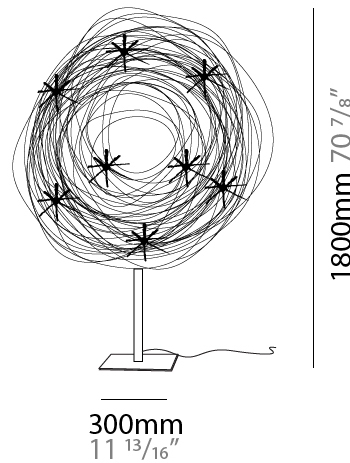

GENERAL

Series: Confusione
 Brand: Knikerboker
 Division: Design
 Mounting Type: Portable
 Mounting Location: Floor
 Subcategory: Floor

PHYSICAL

Shape: Curves
 Length (mm): 1400
 Length (in): 55 1/8
 Width (mm): 300
 Width (in): 11 13/16
 Height (mm): 1800
 Height (in): 70 7/8
 Light Distribution: Direct / Indirect
 Fixture Finish: ANA
 Fixture Material: Anodized Aluminum
 Cable Details: Anodized Aluminum Wire 1400mm / 55 1/8"
 Upon Request: Bolt Down

LED

Color Temperature (°K): 3000
 Max. Delivered Lumen (lm): 3200
 CRI: >80 CRI

OPTICAL

RATINGS AND CERTIFICATIONS

Certified By: Certified for North American Standards
 IP rating: IP20

1400mm 55 1/8"

CONFUSIONE PORTABLE

GENERAL

Series: Confusione
 Brand: Knikerboker
 Division: Design
 Mounting Type: Portable
 Mounting Location: Floor
 Subcategory: Floor

PHYSICAL

Shape: Curves
 Length (mm): 2000
 Length (in): 78 3/4
 Width (mm): 300
 Width (in): 11 13/16
 Height (mm): 2400
 Height (in): 94 1/2
 Light Distribution: Direct / Indirect
 Fixture Finish: ANA
 Fixture Material: Anodized Aluminum
 Upon Request: Bolt Down