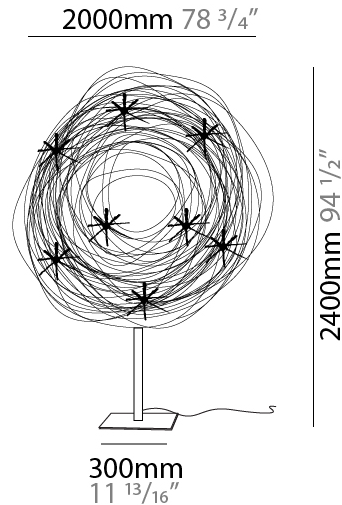

PROJECT
TYPE
SPECIFIER
QUANTITY
DATE

CONFUSIONE PORTABLE

D134049

base number

1. To build a product code in our configurator select the specify button on the base model # product page
2. To build a manual product code on this datasheet choose from the options listed below in blue font and add the suffix to the base model #

GENERAL

Series: Confusione
Brand: Knikerboker
Division: Design
Mounting Type: Portable
Mounting Location: Floor
Subcategory: Floor

PHYSICAL

Shape: Curves
Length (mm): 2000
Length (in): 78 3/4
Width (mm): 300
Width (in): 11 13/16
Height (mm): 2400
Height (in): 94 1/2
Light Distribution: Direct / Indirect
Fixture Finish: ANA
Fixture Material: Anodized Aluminum
Upon Request: Bolt Down

ELECTRICAL

Number of Lamps: 50
Lamp Type: LED
Input Wattage (W): 60
Bulb Included: Bulb Included
Total Output Wattage (W): 50
Max. Wattage Per Lamp (W): 1
Lamp Base: G4
Dimming: Non-Dimmable
Driver Included: Yes
Driver Location: Integrated
Driver Type: Constant Voltage - Universal
Driver Class: Class 2
Input Voltage (V): 120 - 277
Output Voltage (V): 12
Lamp Voltage (V): 12
Upon Request: Integral Non-dimming 277Vac

LED

Color Temperature (°K): 3000
Max. Delivered Lumen (lm): 4000
CRI: >80 CRI

OPTICAL

RATINGS AND CERTIFICATIONS

Certified By: Certified for North American Standards
IP rating: IP20