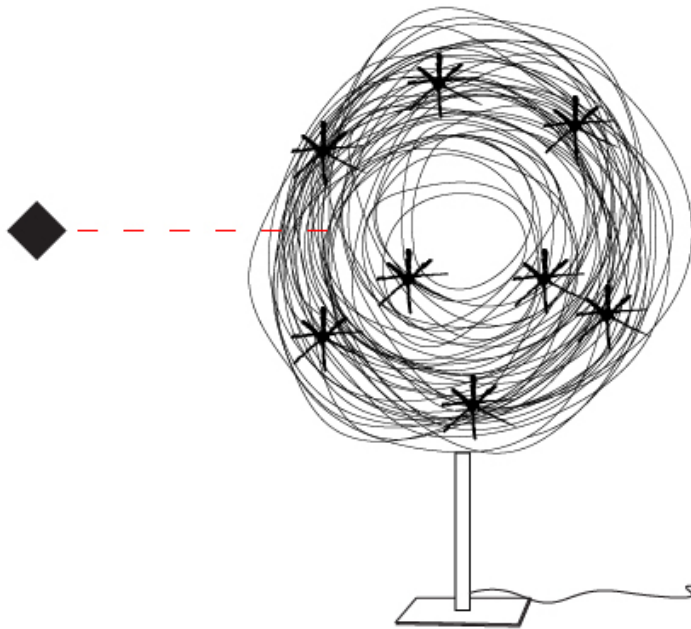

CONFUSIONE PORTABLE

D134049

PROJECT

TYPE

SPECIFIER

QUANTITY

DATE

D