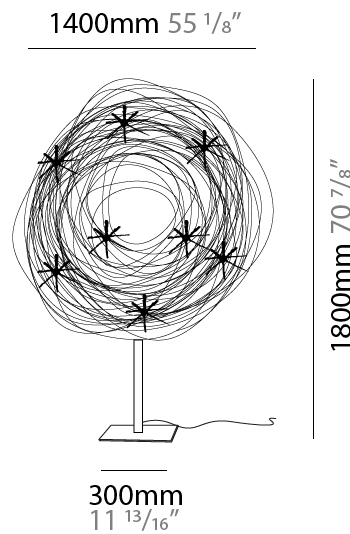

GENERAL

Series: Confusione
 Brand: Knikerboker
 Division: Design
 Mounting Type: Portable
 Mounting Location: Floor
 Subcategory: Floor

PHYSICAL

Shape: Curves
 Length (mm): 1400
 Length (in): 55 1/8
 Width (mm): 300
 Width (in): 11 13/16
 Height (mm): 1800
 Height (in): 70 7/8
 Light Distribution: Direct / Indirect
 Fixture Finish: ANA
 Fixture Material: Anodized Aluminum
 Cable Details: Anodized Aluminum Wire 1400mm / 55 1/8"
 Upon Request: Bolt Down

ELECTRICAL

Number of Lamps: 40
 Lamp Type: LED
 Input Wattage (W): 48
 Bulb Included: Bulb Included
 Total Output Wattage (W): 40
 Max. Wattage Per Lamp (W): 1
 Lamp Base: G4
 Dimming: Non-Dimmable
 Driver Included: Yes
 Driver Location: Integrated
 Driver Type: Constant Voltage - Universal
 Driver Class: Class 2
 Input Voltage (V): 120 - 277
 Output Voltage (V): 12
 Lamp Voltage (V): 12
 Upon Request: Integral Non-dimming 277Vac

LED

Color Temperature (°K): 3000
 Max. Delivered Lumen (lm): 3200
 CRI: >80 CRI

OPTICAL

RATINGS AND CERTIFICATIONS

Certified By: Certified for North American Standards
 IP rating: IP20

CONFUSIONE PORTABLE

D134048

GENERAL

Series: Confusione
 Brand: Knikerboker
 Division: Design
 Mounting Type: Portable
 Mounting Location: Floor
 Subcategory: Floor

PHYSICAL

Shape: Curves
 Length (mm): 2000
 Length (in): 78 3/4
 Width (mm): 300
 Width (in): 11 13/16
 Height (mm): 2400
 Height (in): 94 1/2
 Light Distribution: Direct / Indirect
 Fixture Finish: ANA
 Fixture Material: Anodized Aluminum
 Upon Request: Bolt Down