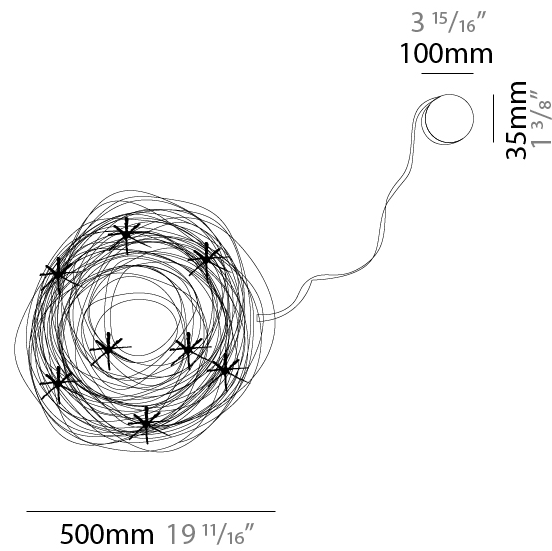

GENERAL

Series: Confusione
 Brand: Knikerboker
 Division: Design
 Mounting Type: Surface
 Mounting Location: Wall
 Subcategory: Ambient

PHYSICAL

Shape: Abstract
 Diameter (mm): 500
 Diameter (in): 19 11/16
 Height (mm): 500
 Height (in): 19 11/16
 Light Distribution: Direct / Indirect
 Fixture Finish: ANA
 Fixture Material: Aluminum

LED

Number of LEDs: 10
 Color Temperature (°K): 3000
 Max. Delivered Lumen (lm): 800
 CRI: >80 CRI

OPTICAL

RATINGS AND CERTIFICATIONS

Certified By: Certified for North American Standards
 IP rating: IP20

D133009

GENERAL

Series: Confusione
 Brand: Knikerboker
 Division: Design
 Mounting Type: Surface
 Mounting Location: Wall
 Subcategory: Ambient

PHYSICAL

Shape: Abstract
 Diameter (mm): 750
 Diameter (in): 29 1/2
 Height (mm): 750
 Height (in): 29 1/2
 Light Distribution: Direct / Indirect
 Fixture Finish: ANA
 Fixture Material: Aluminum