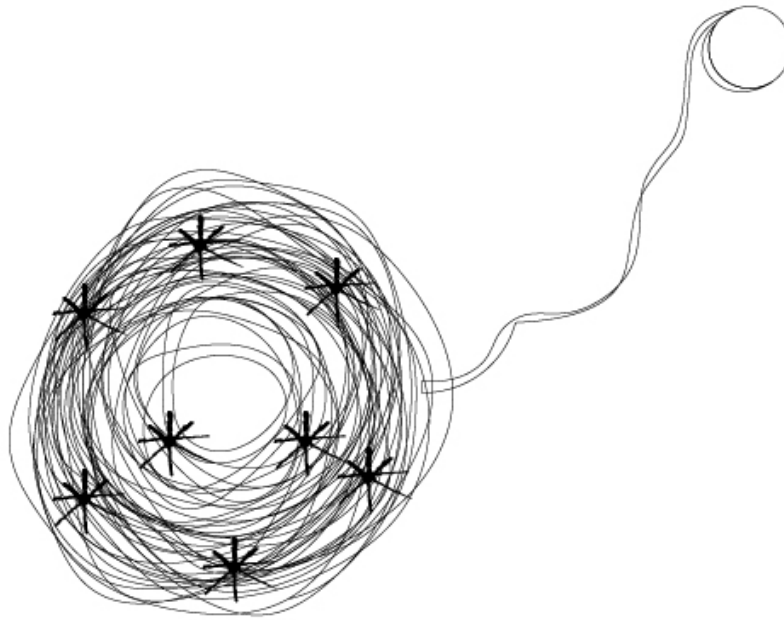

D133011

PROJECT

TYPE

SPECIFIER

QUANTITY

DATE