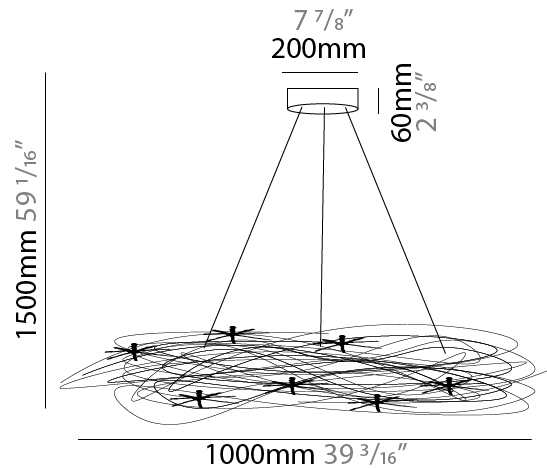

CONFUSIONE SUSPENSION

D131001

base number

1. To build a product code in our configurator select the specify button on the base model # product page
2. To build a manual product code on this datasheet choose from the options listed below in blue font and add the suffix to the base model #

GENERAL

Series: Confusione
Brand: Knikerboker
Division: Design
Mounting Type: Suspension
Mounting Location: Ceiling
Subcategory: Ambient

PHYSICAL

Shape: Curves
Diameter (mm): 1000
Diameter (in): 39 ³/₁₆
Height (mm): 1500
Height (in): 59 ¹/₁₆
Max. Overall Height (mm): 1500
Max. Overall Height (in): 59 ¹/₁₆
Light Distribution: Direct / Indirect
Fixture Finish: ANA
Fixture Material: Anodized Aluminum
Cable Details: 3 Steel Cable 2000mm

ELECTRICAL

Number of Lamps: 15
Lamp Type: LED
Bulb Included: Bulb Included
Total Output Wattage (W): 15
Max. Wattage Per Lamp (W): 1
Lamp Base: G4
Dimming: 0-10V Dimming / Phase Dimming (120Vac Only)
Driver Included: Yes
Driver Location: Integrated
Driver Type: Constant Voltage - 120Vac
Driver Class: Class 2
Input Voltage (V): 120 - 277
Output Voltage (V): 12
Lamp Voltage (V): 12
Upon Request: (Not included - see components) Remote: 0-10Vdc dimming / Phase dimming @120Vac only / 277Vac

LED

Number of LEDs: 15
Color Temperature (°K): 3000
Max. Delivered Lumen (lm): 1200
CRI: >80 CRI

OPTICAL

RATINGS AND CERTIFICATIONS

Certified By: Certified for North American Standards
IP rating: IP20