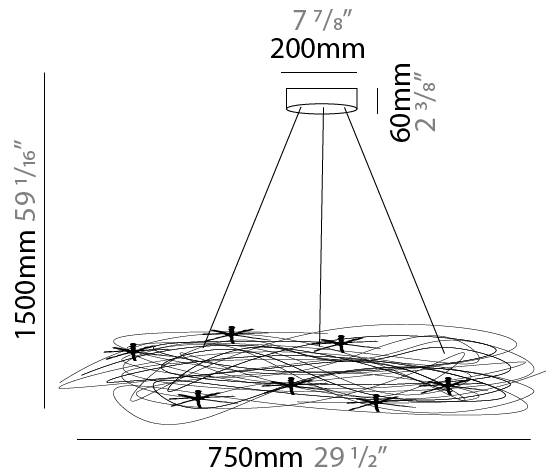

PROJECT	
TYPE	
SPECIFIER	
QUANTITY	
DATE	

CONFUSIONE SUSPENSION

D131000

base number

1. To build a product code in our configurator select the specify button on the base model # product page
2. To build a manual product code on this datasheet choose from the options listed below in blue font and add the suffix to the base model #

GENERAL

Series: Confusione
Brand: Knikerboker
Division: Design
Mounting Type: Suspension
Mounting Location: Ceiling
Subcategory: Ambient

PHYSICAL

Shape: Curves
Diameter (mm): 750
Diameter (in): 29 1/2
Height (mm): 1500
Height (in): 59 1/16
Max. Overall Height (mm): 1500
Max. Overall Height (in): 59 1/16
Light Distribution: Direct / Indirect
Fixture Finish: ANA
Fixture Material: Anodized Aluminum
Cable Details: 3 Steel Cable 2000mm

ELECTRICAL

Number of Lamps: 10
Lamp Type: LED
Bulb Included: Bulb Included
Total Output Wattage (W): 10
Max. Wattage Per Lamp (W): 1
Lamp Base: G4
Dimming: Non-Dimmable
Driver Included: Yes
Driver Location: Integrated
Driver Type: Constant Voltage - 120Vac
Driver Class: Class 2
Input Voltage (V): 120 - 277
Output Voltage (V): 12
Lamp Voltage (V): 12
Upon Request: (Not included - see components) Remote: 0-10Vdc dimming / Phase dimming @120Vac only / 277Vac

LED

Number of LEDs: 10
Color Temperature (°K): 3000
Max. Delivered Lumen (lm): 800
CRI: >80 CRI

OPTICAL

RATINGS AND CERTIFICATIONS

Certified By: Certified for North American Standards
IP rating: IP20