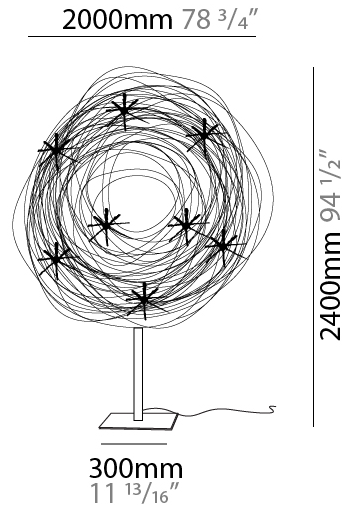

#### PHYSICAL

Shape: Curves  
 Diameter (mm): 750  
 Diameter (in): 29 1/2  
 Height (mm): 1500  
 Height (in): 59 1/16  
 Max. Overall Height (mm): 1500  
 Max. Overall Height (in): 59 1/16  
 Light Distribution: Direct / Indirect  
 Fixture Finish: ANA  
 Fixture Material: Anodized Aluminum  
 Cable Details: 3 Steel Cable 2000mm

### PHYSICAL

Shape: Curves  
 Length (mm): 1400  
 Length (in): 55 1/8  
 Width (mm): 300  
 Width (in): 11 13/16  
 Height (mm): 1800  
 Height (in): 70 7/8  
 Light Distribution: Direct / Indirect  
 Fixture Finish: ANA  
 Fixture Material: Anodized Aluminum  
 Cable Details: Anodized Aluminum Wire 1400mm / 55 1/8"  
 Upon Request: Bolt Down

### PHYSICAL

Shape: Curves  
 Length (mm): 2000  
 Length (in): 78 3/4  
 Width (mm): 300  
 Width (in): 11 13/16  
 Height (mm): 2400  
 Height (in): 94 1/2  
 Light Distribution: Direct / Indirect  
 Fixture Finish: ANA  
 Fixture Material: Anodized Aluminum  
 Upon Request: Bolt Down

### OPTICAL