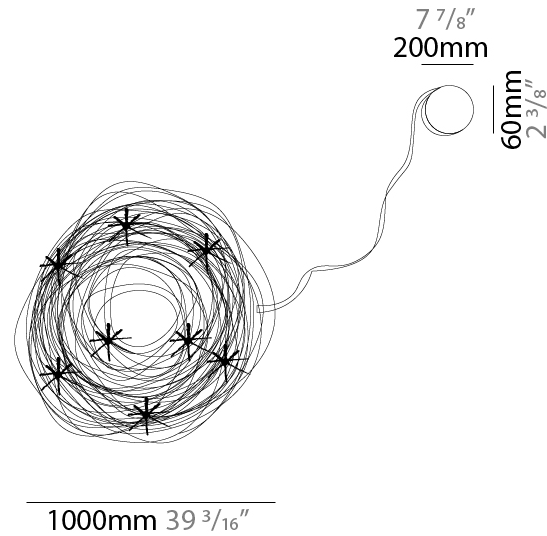

CONFUSIONE SURFACE

D132071

base number

1. To build a product code in our configurator select the specify button on the base model # product page
2. To build a manual product code on this datasheet choose from the options listed below in blue font and add the suffix to the base model #

GENERAL

Series: Confusione
Brand: Knikerboker
Division: Design
Mounting Type: Surface
Mounting Location: Ceiling
Subcategory: Ambient

PHYSICAL

Shape: Curves
Diameter (mm): 1000
Diameter (in): 39 ³/₈
Light Distribution: Direct / Indirect
Fixture Finish: ANA
Fixture Material: Anodized Aluminum

ELECTRICAL

Number of Lamps: 15
Lamp Type: LED
Input Wattage (W): 18
Bulb Included: Bulb Included
Total Output Wattage (W): 15
Max. Wattage Per Lamp (W): 1
Lamp Base: G4
Dimming: 0-10V Dimming / Phase Dimming (120Vac Only)
Driver Included: Yes
Driver Location: Integrated
Driver Type: Constant Voltage - Universal
Driver Class: Class 2
Input Voltage (V): 120 - 277
Output Voltage (V): 12
Upon Request: (Not included - see components) Remote: 0-10Vdc dimming / Phase dimming @120Vac only / (Included) Integral: Non-dimming 277Vac

LED

Color Temperature (°K): 3000
Max. Delivered Lumen (lm): 1200
CRI: >80 CRI

OPTICAL

RATINGS AND CERTIFICATIONS

Certified By: Certified for North American Standards
IP rating: IP20

PROJECT	
TYPE	
SPECIFIER	
QUANTITY	
DATE