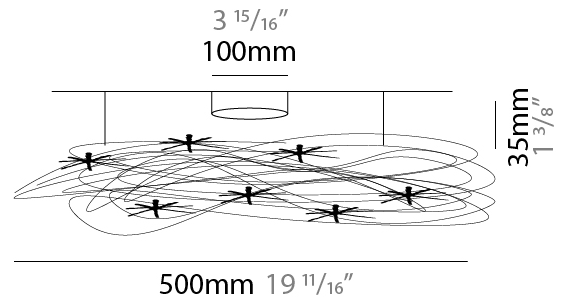

CONFUSIONE SURFACE

D132069

base number

1. To build a product code in our configurator select the specify button on the base model # product page
2. To build a manual product code on this datasheet choose from the options listed below in blue font and add the suffix to the base model #

GENERAL

Series: Confusione
Brand: Knikerboker
Division: Design
Mounting Type: Surface
Mounting Location: Ceiling
Subcategory: Ambient

PHYSICAL

Shape: Curves
Diameter (mm): 500
Diameter (in): 16 ¹¹/₁₆
Light Distribution: Direct / Indirect
Fixture Finish: ANA
Fixture Material: Anodized Aluminum

ELECTRICAL

Number of Lamps: 10
Lamp Type: LED
Input Wattage (W): 12
Bulb Included: Bulb Included
Total Output Wattage (W): 10
Max. Wattage Per Lamp (W): 1
Lamp Base: G4
Dimming: 0-10V Dimming / Phase Dimming (120Vac Only)
Driver Included: Yes
Driver Location: Integrated
Driver Type: Constant Voltage - Universal
Driver Class: Class 2
Input Voltage (V): 120 - 277
Output Voltage (V): 12
Upon Request: (Not included - see components) Remote: 0-10Vdc dimming / Phase dimming @120Vac only / (Included) Integral: Non-dimming 277Vac

LED

Color Temperature (°K): 3000
Max. Delivered Lumen (lm): 800
CRI: >80 CRI

OPTICAL

RATINGS AND CERTIFICATIONS

Certified By: Certified for North American Standards
IP rating: IP20

PROJECT
TYPE
SPECIFIER
QUANTITY
DATE