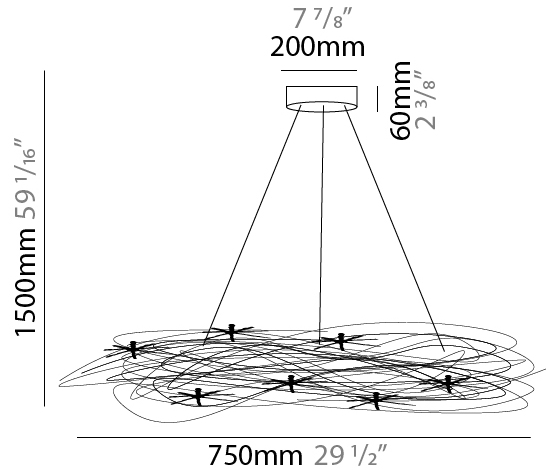

CONFUSIONE SUSPENSION

D131000

base number

1. To build a product code in our configurator select the specify button on the base model # product page
2. To build a manual product code on this datasheet choose from the options listed below in blue font and add the suffix to the base model #

GENERAL

Series: Confusione
Brand: Knikerboker
Division: Design
Mounting Type: Suspension
Mounting Location: Ceiling
Subcategory: Ambient

PHYSICAL

Shape: Curves
Diameter (mm): 750
Diameter (in): 29 1/2
Height (mm): 1500
Height (in): 59 1/16
Max. Overall Height (mm): 1500
Max. Overall Height (in): 59 1/16
Light Distribution: Direct / Indirect
Fixture Finish: ANA
Fixture Material: Anodized Aluminum
Cable Details: 3 Steel Cable 2000mm

ELECTRICAL

Number of Lamps: 10
Lamp Type: LED
Bulb Included: Bulb Included
Total Output Wattage (W): 10
Max. Wattage Per Lamp (W): 1
Lamp Base: G4
Dimming: Non-Dimmable
Driver Included: Yes
Driver Location: Integrated
Driver Type: Constant Voltage - 120Vac
Driver Class: Class 2
Input Voltage (V): 120 - 277
Output Voltage (V): 12
Lamp Voltage (V): 12
Upon Request: (Not included - see components) Remote: 0-10Vdc dimming / Phase dimming @120Vac only / 277Vac

LED

Number of LEDs: 10
Color Temperature (°K): 3000
Max. Delivered Lumen (lm): 800
CRI: >80 CRI

OPTICAL

RATINGS AND CERTIFICATIONS

Certified By: Certified for North American Standards
IP rating: IP20