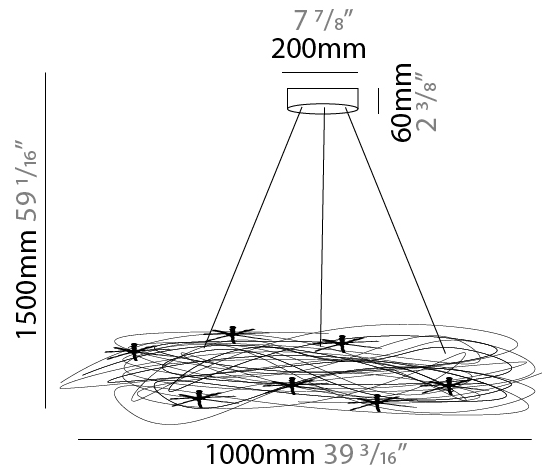

CONFUSIONE SUSPENSION

D131001

base number

1. To build a product code in our configurator select the specify button on the base model # product page
2. To build a manual product code on this datasheet choose from the options listed below in blue font and add the suffix to the base model #

GENERAL

Series: Confusione
Brand: Knikerboker
Division: Design
Mounting Type: Suspension
Mounting Location: Ceiling
Subcategory: Ambient

PHYSICAL

Shape: Curves
Diameter (mm): 1000
Diameter (in): 39 ³/₁₆"
Height (mm): 1500
Height (in): 59 ¹/₁₆"
Max. Overall Height (mm): 1500
Max. Overall Height (in): 59 ¹/₁₆"
Light Distribution: Direct / Indirect
Fixture Finish: ANA
Fixture Material: Anodized Aluminum
Cable Details: 3 Steel Cable 2000mm

ELECTRICAL

Number of Lamps: 15
Lamp Type: LED
Bulb Included: Bulb Included
Total Output Wattage (W): 15
Max. Wattage Per Lamp (W): 1
Lamp Base: G4
Dimming: 0-10V Dimming / Phase Dimming (120Vac Only)
Driver Included: Yes
Driver Location: Integrated
Driver Type: Constant Voltage - 120Vac
Driver Class: Class 2
Input Voltage (V): 120 - 277
Output Voltage (V): 12
Lamp Voltage (V): 12
Upon Request: (Not included - see components) Remote: 0-10Vdc dimming / Phase dimming @120Vac only / 277Vac

LED

Number of LEDs: 15
Color Temperature (°K): 3000
Max. Delivered Lumen (lm): 1200
CRI: >80 CRI

OPTICAL

RATINGS AND CERTIFICATIONS

Certified By: Certified for North American Standards
IP rating: IP20