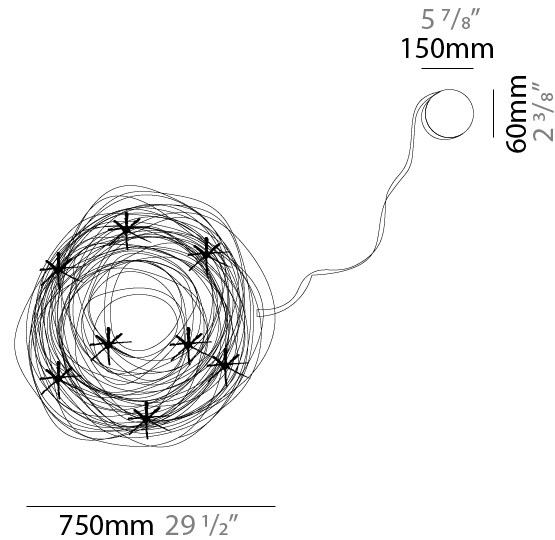

CONFUSIONE SURFACE

D132070

base number

1. To build a product code in our configurator select the specify button on the base model # product page
2. To build a manual product code on this datasheet choose from the options listed below in blue font and add the suffix to the base model #

GENERAL

Series: Confusione
Brand: Knikerboker
Division: Design
Mounting Type: Surface
Mounting Location: Ceiling
Subcategory: Ambient

PHYSICAL

Shape: Curves
Diameter (mm): 750
Diameter (in): 29 1/2
Light Distribution: Direct / Indirect
Fixture Finish: ANA
Fixture Material: Anodized Aluminum

ELECTRICAL

Number of Lamps: 10
Lamp Type: LED
Input Wattage (W): 12
Bulb Included: Bulb Included
Total Output Wattage (W): 10
Max. Wattage Per Lamp (W): 1
Lamp Base: G4
Dimming: 0-10V Dimming / Phase Dimming (120Vac Only)
Driver Included: Yes
Driver Location: Integrated
Driver Type: Constant Voltage - Universal
Driver Class: Class 2
Input Voltage (V): 120 - 277
Output Voltage (V): 12
Lamp Voltage (V): 12
Upon Request: (Not included - see components) Remote: 0-10Vdc dimming / Phase dimming @120Vac only / (Included) Integral: Non-dimming 277Vac

LED

Color Temperature (°K): 3000
Max. Delivered Lumen (lm): 800
CRI: >80 CRI

OPTICAL

RATINGS AND CERTIFICATIONS

Certified By: Certified for North American Standards
IP rating: IP20

PROJECT	
TYPE	
SPECIFIER	
QUANTITY	
DATE