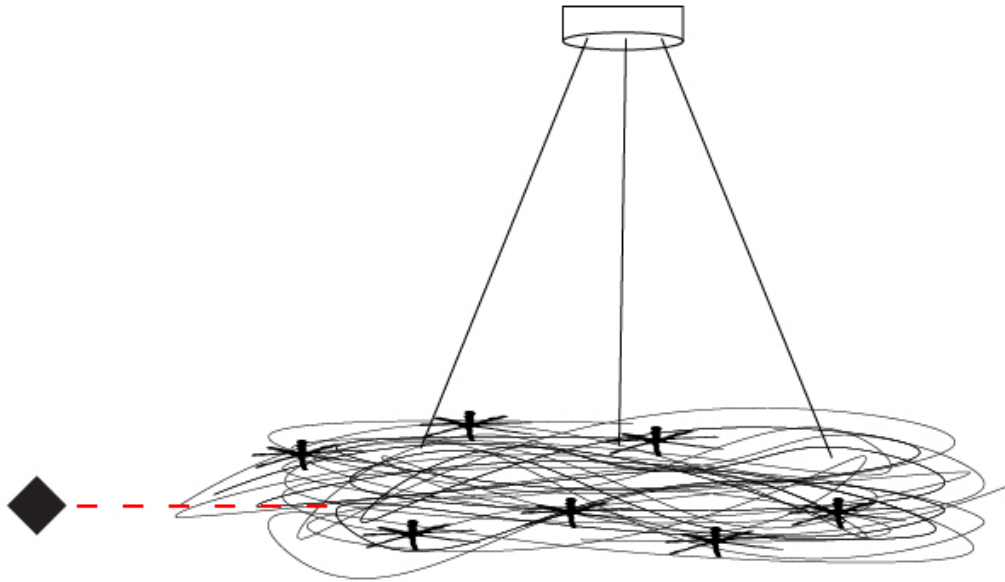

CONFUSIONE SUSPENSION

D131145

PROJECT

TYPE

SPECIFIER

QUANTITY

DATE

D