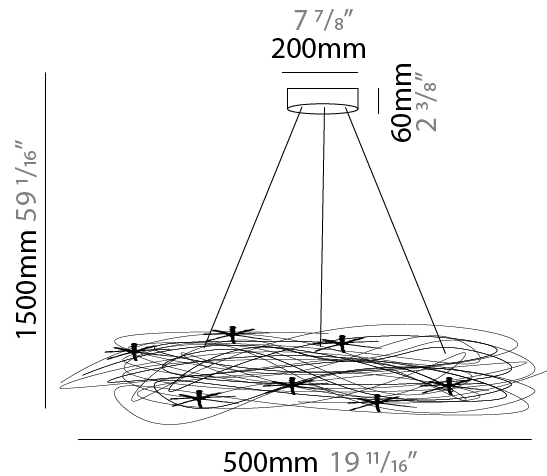

PROJECT	
TYPE	
SPECIFIER	
QUANTITY	
DATE	

CONFUSIONE SUSPENSION

D131145

base number

1. To build a product code in our configurator select the specify button on the base model # product page
2. To build a manual product code on this datasheet choose from the options listed below in blue font and add the suffix to the base model #

GENERAL

Series: Confusione
Brand: Knikerboker
Division: Design
Mounting Type: Suspension
Mounting Location: Ceiling
Subcategory: Pendant

PHYSICAL

Shape: Round
Diameter (mm): 500
Diameter (in): 19 11/16
Light Distribution: Direct / Indirect
Fixture Material: Anodized Aluminum
Cable Details: 3 Steel Cable 1500m / 59 1/16"

ELECTRICAL

Number of Lamps: 10
Lamp Type: LED
Bulb Included: Bulb Included
Total Output Wattage (W): 10
Max. Wattage Per Lamp (W): 1
Lamp Base: G4
Dimming: 0-10V Dimming / Phase Dimming (120Vac Only)
Driver Included: Yes
Driver Location: Remote
Driver Type: Constant Voltage - 120Vac
Driver Class: Class 2
Input Voltage (V): 120 - 277
Output Voltage (V): 12
Upon Request: (Not included - see components) Remote: 0-10Vdc dimming / Phase dimming @120Vac only / 277Vac

LED

OPTICAL

RATINGS AND CERTIFICATIONS

Certified By: Certified for North American Standards
IP rating: IP20