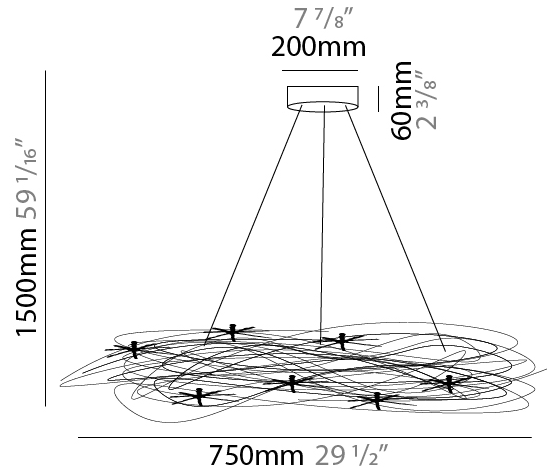

D131271

base number

1. To build a product code in our configurator select the specify button on the base model # product page
2. To build a manual product code on this datasheet choose from the options listed below in blue font and add the suffix to the base model #

GENERAL

Series: Confusione
Brand: Knikerboker
Division: Design
Mounting Type: Suspension
Mounting Location: Ceiling
Subcategory: Ambient

PHYSICAL

Shape: Round
Diameter (mm): 750
Diameter (in): 29 1/2
Extension (mm): 2000
Extension (in): 78 3/4
Light Distribution: Direct / Indirect
Fixture Finish: ANA
Fixture Material: Anodized Aluminum
Cable Details: 3 Silicon Cable 2000mm / 78 3/4

ELECTRICAL

Number of Lamps: 10
Lamp Type: LED
Input Wattage (W): 12
Bulb Included: Bulb Included
Total Output Wattage (W): 10
Max. Wattage Per Lamp (W): 1
Lamp Base: G4
Dimming: 0-10V Dimming / Phase Dimming (120Vac Only)
Driver Included: Yes
Driver Location: Integrated
Driver Type: Constant Voltage - Universal
Driver Class: Class 2
Input Voltage (V): 120 - 277
Output Voltage (V): 12
Lamp Voltage (V): 12
Upon Request: (Not included - see components) Remote: 0-10Vdc dimming / Phase dimming @120Vac only / (Included) Integral Non-dimming 277Vac

LED

Color Temperature (°K): 3000
Max. Delivered Lumen (lm): 800
CRI: >80 CRI

OPTICAL

RATINGS AND CERTIFICATIONS

Certified By: CSA Certified to UL and CSA Standards
IP rating: IP20

PROJECT	
TYPE	
SPECIFIER	
QUANTITY	
DATE