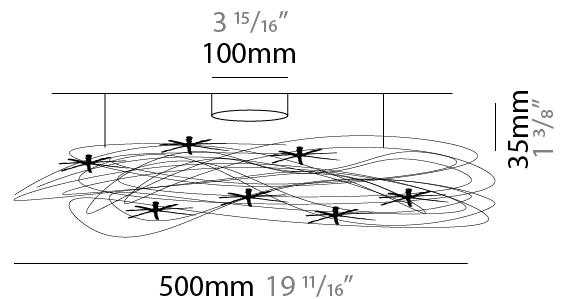

PROJECT
TYPE
SPECIFIER
QUANTITY
DATE

CONFUSIONE SURFACE

D132000

base number

1. To build a product code in our configurator select the specify button on the base model # product page
2. To build a manual product code on this datasheet choose from the options listed below in blue font and add the suffix to the base model #

GENERAL

Series: Confusione
Brand: Knikerboker
Division: Design
Mounting Type: Surface
Mounting Location: Ceiling
Subcategory: Ambient

PHYSICAL

Shape: Round
Diameter (mm): 500
Diameter (in): 19 ¹¹/₁₆
Light Distribution: Direct / Indirect
Fixture Finish: ANA
Fixture Material: Aluminum

ELECTRICAL

Number of Lamps: 10
Lamp Type: LED
Input Wattage (W): 12
Bulb Included: Bulb Included
Total Output Wattage (W): 10
Max. Wattage Per Lamp (W): 1
Lamp Base: G4
Dimming: 0-10V Dimming / Phase Dimming (120Vac Only)
Driver Included: Yes
Driver Location: Integrated
Driver Type: Constant Voltage - Universal
Driver Class: Class 2
Input Voltage (V): 120 - 277
Output Voltage (V): 12
Upon Request: (Not included - see components) Remote: 0-10Vdc dimming / Phase dimming @120Vac only / (Included) Integral: Non-dimming 277Vac

LED

Color Temperature (°K): 3000
Max. Delivered Lumen (lm): 800
CRI: >80 CRI

OPTICAL

RATINGS AND CERTIFICATIONS

Certified By: CSA Certified to UL and CSA Standards
IP rating: IP20