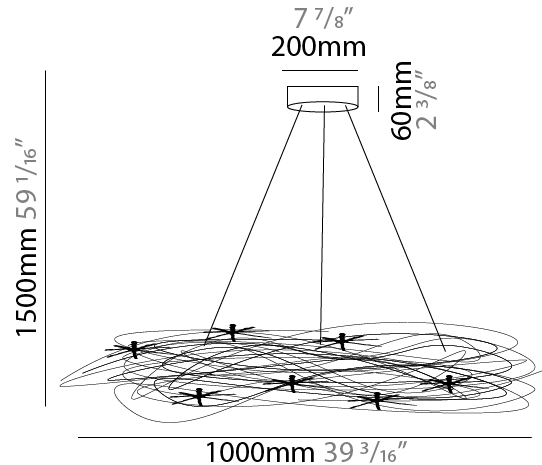

CONFUSIONE SUSPENSION

D131272

base number

1. To build a product code in our configurator select the specify button on the base model # product page
2. To build a manual product code on this datasheet choose from the options listed below in blue font and add the suffix to the base model #

GENERAL

Series: Confusione
Brand: Knikerboker
Division: Design
Mounting Type: Suspension
Mounting Location: Ceiling
Subcategory: Ambient

PHYSICAL

Shape: Round
Diameter (mm): 1000
Diameter (in): 39 ³/₈
Extension (mm): 2000
Extension (in): 78 ³/₄
Light Distribution: Direct / Indirect
Fixture Finish: ANA
Fixture Material: Anodized Aluminum
Cable Details: Silicon Cable 2000mm / 78 3/4

ELECTRICAL

Number of Lamps: 25
Lamp Type: LED
Input Wattage (W): 30
Bulb Included: Bulb Included
Total Output Wattage (W): 25
Max. Wattage Per Lamp (W): 1
Lamp Base: G4
Dimming: 0-10V Dimming / Phase Dimming (120Vac Only)
Driver Included: Yes
Driver Location: Integrated
Driver Type: Constant Voltage - Universal
Driver Class: Class 2
Input Voltage (V): 120 - 277
Output Voltage (V): 12
Lamp Voltage (V): 12
Upon Request: (Not included - see components) Remote: 0-10Vdc dimming / Phase dimming @120Vac only / (Included) Integral Non-dimming 277Vac

LED

Color Temperature (°K): 3000
Max. Delivered Lumen (lm): 2000
CRI: >80 CRI

OPTICAL

RATINGS AND CERTIFICATIONS

Certified By: CSA Certified to UL and CSA Standards
IP rating: IP20