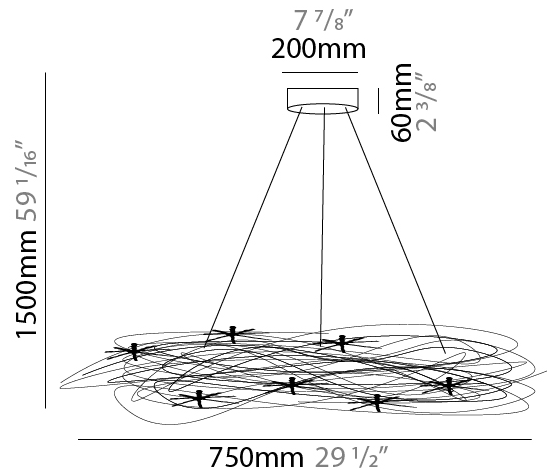

D131271

base number

1. To build a product code in our configurator select the specify button on the base model # product page
2. To build a manual product code on this datasheet choose from the options listed below in blue font and add the suffix to the base model #

GENERAL

Series: Confusione
Brand: Knikerboker
Division: Design
Mounting Type: Suspension
Mounting Location: Ceiling
Subcategory: Ambient

PHYSICAL

Shape: Round
Diameter (mm): 750
Diameter (in): 29 1/2
Extension (mm): 2000
Extension (in): 78 3/4
Light Distribution: Direct / Indirect
Fixture Finish: ANA
Fixture Material: Anodized Aluminum
Cable Details: 3 Silicon Cable 2000mm / 78 3/4

ELECTRICAL

Number of Lamps: 10
Lamp Type: LED
Input Wattage (W): 12
Bulb Included: Bulb Included
Total Output Wattage (W): 10
Max. Wattage Per Lamp (W): 1
Lamp Base: G4
Dimming: 0-10V Dimming / Phase Dimming (120Vac Only)
Driver Included: Yes
Driver Location: Integrated
Driver Type: Constant Voltage - Universal
Driver Class: Class 2
Input Voltage (V): 120 - 277
Output Voltage (V): 12
Lamp Voltage (V): 12
Upon Request: (Not included - see components) Remote: 0-10Vdc dimming / Phase dimming @120Vac only / (Included) Integral Non-dimming 277Vac

LED

Color Temperature (°K): 3000
Max. Delivered Lumen (lm): 800
CRI: >80 CRI

OPTICAL

RATINGS AND CERTIFICATIONS

Certified By: CSA Certified to UL and CSA Standards
IP rating: IP20

PROJECT	
TYPE	
SPECIFIER	
QUANTITY	
DATE