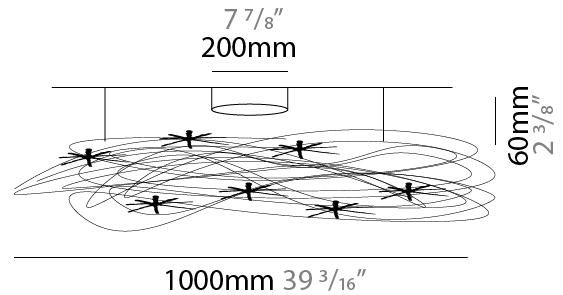

PROJECT	_____
TYPE	_____
SPECIFIER	_____
QUANTITY	_____
DATE	_____

CONFUSIONE SURFACE

D132002

base number

1. To build a product code in our configurator select the specify button on the base model # product page
2. To build a manual product code on this datasheet choose from the options listed below in blue font and add the suffix to the base model #

GENERAL

Series: Confusione
Partner: Knikerboker
Division: Design
Installation: Surface
Product Type: Ceiling Surface
Mounting Location: Ceiling
Light Distribution: Direct / Indirect

PHYSICAL

Shape: Round
Diameter (mm): 1000
Diameter (in): 39 3/8"
Fixture Finish: ANA
Fixture Material: Aluminum

ELECTRICAL

Number of Lamps: 15
Lamp Type: LED
Input Wattage (W): 18
Bulb Included: Bulb Included
Total Output Wattage (W): 15
Max. Wattage Per Lamp (W): 1
Lamp Base: G4
Dimming: 0-10V Dimming / Phase Dimming (120Vac Only)
Driver Included: Yes
Driver Location: Integrated
Driver Type: Constant Voltage - Universal
Driver Class: Class 2
Input Voltage (V): 120 - 277
Output Voltage (V): 12
Upon Request: (Not included - see components) Remote: 0-10Vdc dimming / Phase dimming @120Vac only / (Included) Integral: Non-dimming 277Vac

LED

Number of LEDs: 15
Color Temperature (°K): 3000
Max. Delivered Lumen (lm): 1200
CRI: >80 CRI

OPTICAL

RATINGS AND CERTIFICATIONS

Certified By: CSA Certified to UL and CSA Standards
IP rating: IP20