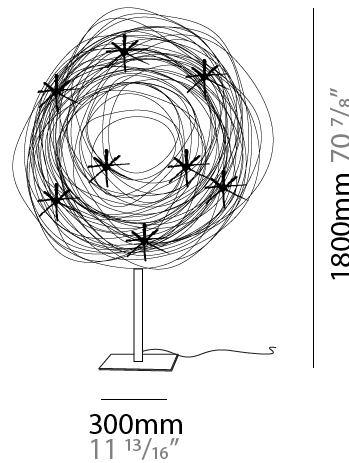

### PHYSICAL

Shape: Curves  
 Length (mm): 1400  
 Length (in): 55 1/8  
 Width (mm): 300  
 Width (in): 11 13/16  
 Height (mm): 1800  
 Height (in): 70 7/8  
 Light Distribution: Direct / Indirect  
 Fixture Finish: ANA  
 Fixture Material: Anodized Aluminum  
 Cable Details: Anodized Aluminum Wire 1400mm / 55 1/8"  
 Upon Request: Bolt Down

### OPTICAL

### RATINGS AND CERTIFICATIONS

Certified By: Certified for North American Standards  
 IP rating: IP20

1400mm 55 1/8"

### PHYSICAL

Shape: Curves  
 Length (mm): 2000  
 Length (in): 78 3/4  
 Width (mm): 300  
 Width (in): 11 13/16  
 Height (mm): 2400  
 Height (in): 94 1/2  
 Light Distribution: Direct / Indirect  
 Fixture Finish: ANA  
 Fixture Material: Anodized Aluminum  
 Upon Request: Bolt Down