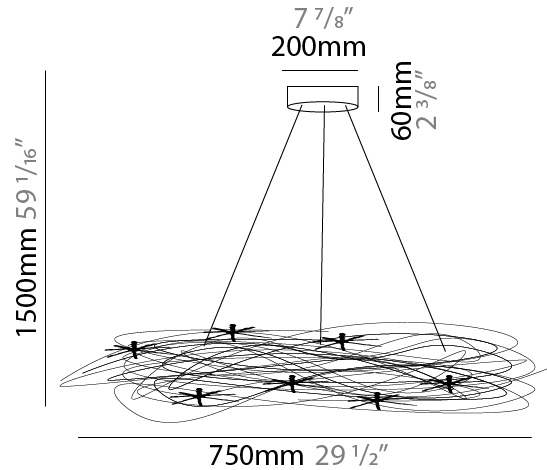

CONFUSIONE SUSPENSION

D131000

base number

1. To build a product code in our configurator select the specify button on the base model # product page
2. To build a manual product code on this datasheet choose from the options listed below in blue font and add the suffix to the base model #

GENERAL

Series: Confusione
Brand: Knikerboker
Division: Design
Mounting Type: Suspension
Mounting Location: Ceiling
Subcategory: Ambient

PHYSICAL

Shape: Curves
Diameter (mm): 750
Diameter (in): 29 1/2
Height (mm): 1500
Height (in): 59 1/16
Max. Overall Height (mm): 1500
Max. Overall Height (in): 59 1/16
Light Distribution: Direct / Indirect
Fixture Finish: ANA
Fixture Material: Anodized Aluminum
Cable Details: 3 Steel Cable 2000mm

ELECTRICAL

Number of Lamps: 10
Lamp Type: LED
Bulb Included: Bulb Included
Total Output Wattage (W): 10
Max. Wattage Per Lamp (W): 1
Lamp Base: G4
Dimming: Non-Dimmable
Driver Included: Yes
Driver Location: Integrated
Driver Type: Constant Voltage - 120Vac
Driver Class: Class 2
Input Voltage (V): 120 - 277
Output Voltage (V): 12
Lamp Voltage (V): 12
Upon Request: (Not included - see components) Remote: 0-10Vdc dimming / Phase dimming @120Vac only / 277Vac

LED

Number of LEDs: 10
Color Temperature (°K): 3000
Max. Delivered Lumen (lm): 800
CRI: >80 CRI

OPTICAL

RATINGS AND CERTIFICATIONS

Certified By: Certified for North American Standards
IP rating: IP20