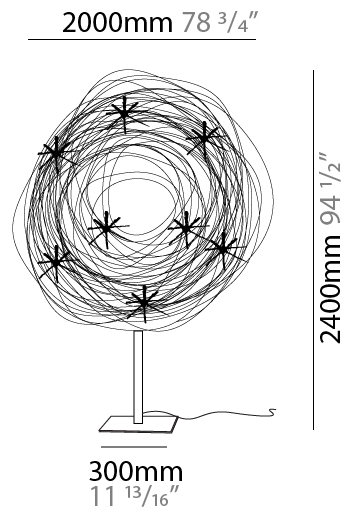

PROJECT
TYPE
SPECIFIER
QUANTITY
DATE

CONFUSIONE PORTABLE

D134049

base number

1. To build a product code in our configurator select the specify button on the base model # product page
2. To build a manual product code on this datasheet choose from the options listed below in blue font and add the suffix to the base model #

GENERAL

Series: Confusione
Partner: Knikerboker
Division: Design
Installation: Portable
Product Type: Floor
Mounting Location: Floor

PHYSICAL

Shape: Curves
Length (mm): 2000
Length (in): 78 3/4
Width (mm): 300
Width (in): 11 13/16
Height (mm): 2400
Height (in): 94 1/2
Fixture Finish: ANA
Fixture Material: Anodized Aluminum
Upon Request: Bolt Down

ELECTRICAL

Number of Lamps: 50
Lamp Type: LED
Input Wattage (W): 60
Bulb Included: Bulb Included
Total Output Wattage (W): 50
Max. Wattage Per Lamp (W): 1
Lamp Base: G4
Dimming: Non-Dimmable
Driver Included: Yes
Driver Location: Integrated
Driver Type: Constant Voltage - Universal
Driver Class: Class 2
Input Voltage (V): 120 - 277
Output Voltage (V): 12
Lamp Voltage (V): 12
Upon Request: Integral Non-dimming 277Vac

LED

Color Temperature (°K): 3000
Max. Delivered Lumen (lm): 4000
CRI: >80 CRI

OPTICAL

RATINGS AND CERTIFICATIONS

Certified By: Certified for North American Standards
IP rating: IP20