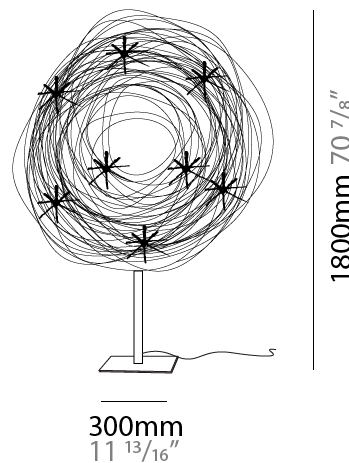

GENERAL

Series: Confusione
 Partner: Knikerboker
 Division: Design
 Installation: Portable
 Product Type: Floor
 Mounting Location: Floor

PHYSICAL

Shape: Curves
 Length (mm): 1400
 Length (in): 55 1/8
 Width (mm): 300
 Width (in): 11 13/16
 Height (mm): 1800
 Height (in): 70 7/8
 Fixture Finish: ANA
 Fixture Material: Anodized Aluminum
 Cable Details: Anodized Aluminum Wire 1400mm / 55 1/8"
 Upon Request: Bolt Down

LED

Color Temperature (°K): 3000
 Max. Delivered Lumen (lm): 3200
 CRI: >80 CRI

OPTICAL

RATINGS AND CERTIFICATIONS

Certified By: Certified for North American Standards
 IP rating: IP20

1400mm 55 1/8"

CONFUSIONE PORTABLE

D134048

PROJECT

TYPE

SPECIFIER

QUANTITY

DATE

D

PROJECT
TYPE
SPECIFIER
QUANTITY
DATE

GENERAL

Series: Confusione
 Partner: Knikerboker
 Division: Design
 Installation: Portable
 Product Type: Floor
 Mounting Location: Floor

PHYSICAL

Shape: Curves
 Length (mm): 2000
 Length (in): 78 3/4
 Width (mm): 300
 Width (in): 11 13/16
 Height (mm): 2400
 Height (in): 94 1/2
 Fixture Finish: ANA
 Fixture Material: Anodized Aluminum
 Upon Request: Bolt Down