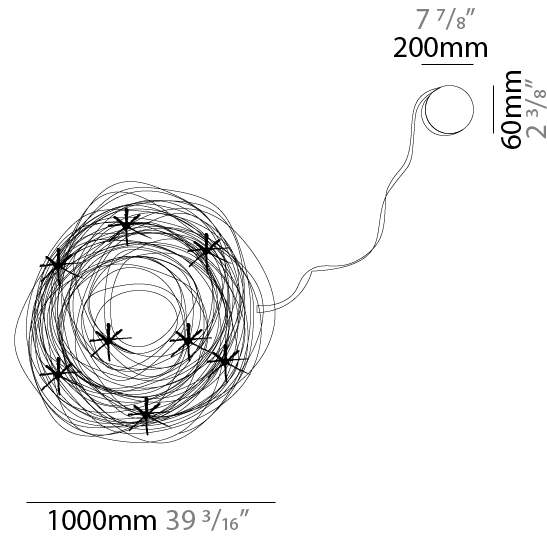

CONFUSIONE SURFACE

D132071

base number

1. To build a product code in our configurator select the specify button on the base model # product page
2. To build a manual product code on this datasheet choose from the options listed below in blue font and add the suffix to the base model #

GENERAL

Series: Confusione
Partner: Knikerboker
Division: Design
Installation: Surface
Product Type: Ceiling Surface
Mounting Location: Ceiling
Light Distribution: Direct / Indirect

PHYSICAL

Shape: Curves
Diameter (mm): 1000
Diameter (in): 39 3/8"
Fixture Finish: ANA
Fixture Material: Anodized Aluminum

ELECTRICAL

Number of Lamps: 15
Lamp Type: LED
Input Wattage (W): 18
Bulb Included: Bulb Included
Total Output Wattage (W): 15
Max. Wattage Per Lamp (W): 1
Lamp Base: G4
Dimming: 0-10V Dimming / Phase Dimming (120Vac Only)
Driver Included: Yes
Driver Location: Integrated
Driver Type: Constant Voltage - Universal
Driver Class: Class 2
Input Voltage (V): 120 - 277
Output Voltage (V): 12
Upon Request: (Not included - see components) Remote: 0-10Vdc dimming / Phase dimming @120Vac only / (Included) Integral: Non-dimming 277Vac

LED

Color Temperature (°K): 3000
Max. Delivered Lumen (lm): 1200
CRI: >80 CRI

OPTICAL

RATINGS AND CERTIFICATIONS

Certified By: Certified for North American Standards
IP rating: IP20

PROJECT	
TYPE	
SPECIFIER	
QUANTITY	
DATE