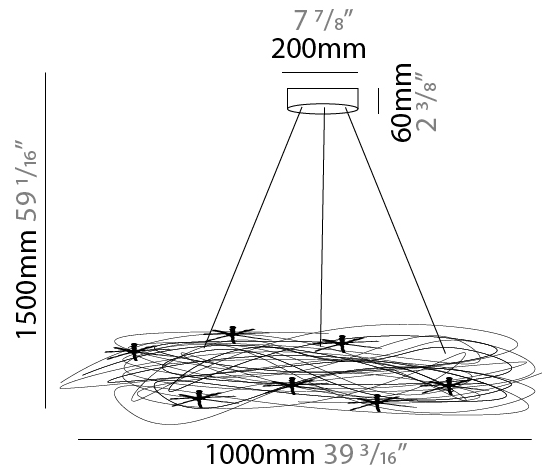

CONFUSIONE SUSPENSION

D131001

base number

1. To build a product code in our configurator select the specify button on the base model # product page
2. To build a manual product code on this datasheet choose from the options listed below in blue font and add the suffix to the base model #

GENERAL

Series: Confusione
Partner: Knikerboker
Division: Design
Installation: Suspension
Product Type: Pendant
Mounting Location: Ceiling
Light Distribution: Direct / Indirect

PHYSICAL

Shape: Curves
Diameter (mm): 1000
Diameter (in): 39 3/8
Height (mm): 1500
Height (in): 59 1/16
Max. Overall Height (mm): 1500
Max. Overall Height (in): 59 1/16
Fixture Finish: ANA
Fixture Material: Anodized Aluminum
Cable Details: 3 Steel Cable 2000mm

ELECTRICAL

Number of Lamps: 15
Lamp Type: LED
Bulb Included: Bulb Included
Total Output Wattage (W): 15
Max. Wattage Per Lamp (W): 1
Lamp Base: G4
Dimming: 0-10V Dimming / Phase Dimming (120Vac Only)
Driver Included: Yes
Driver Location: Integrated
Driver Type: Constant Voltage - 120Vac
Driver Class: Class 2
Input Voltage (V): 120 - 277
Output Voltage (V): 12
Lamp Voltage (V): 12
Upon Request: (Not included - see components) Remote: 0-10Vdc dimming / Phase dimming @120Vac only / 277Vac

LED

Number of LEDs: 15
Color Temperature (°K): 3000
Max. Delivered Lumen (lm): 1200
CRI: >80 CRI

OPTICAL

RATINGS AND CERTIFICATIONS

Certified By: Certified for North American Standards
IP rating: IP20