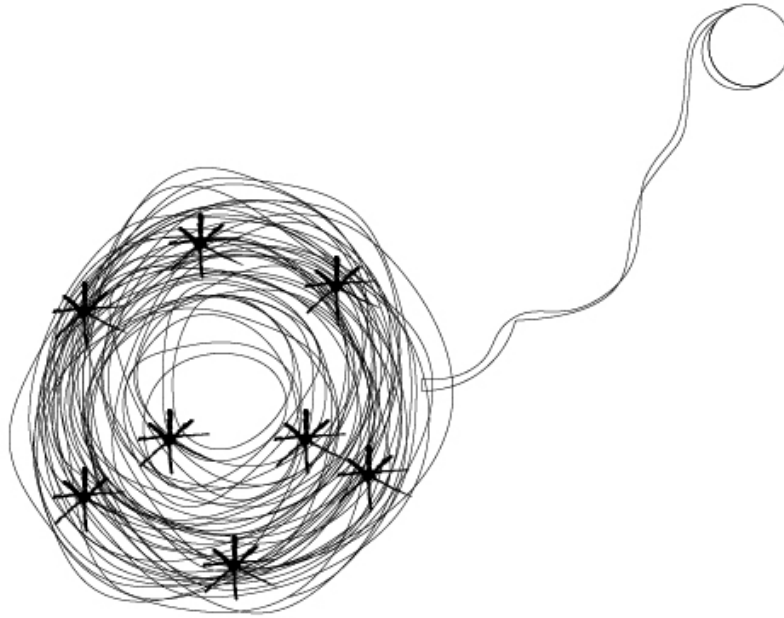

D132071

PROJECT

TYPE

SPECIFIER

QUANTITY

DATE