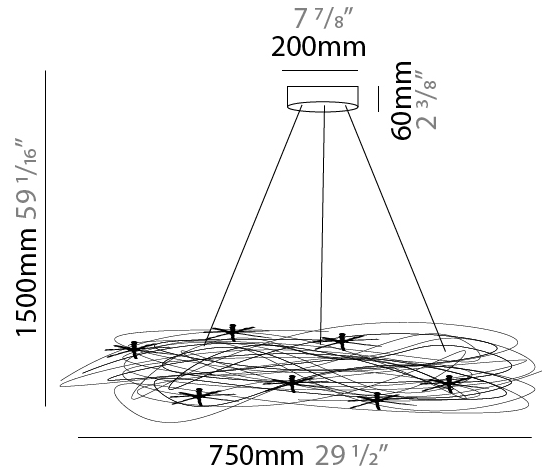

CONFUSIONE SUSPENSION

D131000

base number

1. To build a product code in our configurator select the specify button on the base model # product page
2. To build a manual product code on this datasheet choose from the options listed below in blue font and add the suffix to the base model #

GENERAL

Series: Confusione
Partner: Knikerboker
Division: Design
Installation: Suspension
Product Type: Pendant
Mounting Location: Ceiling
Light Distribution: Direct / Indirect

PHYSICAL

Shape: Curves
Diameter (mm): 750
Diameter (in): 29 1/2
Height (mm): 1500
Height (in): 59 1/16
Max. Overall Height (mm): 1500
Max. Overall Height (in): 59 1/16
Fixture Finish: ANA
Fixture Material: Anodized Aluminum
Cable Details: 3 Steel Cable 2000mm

ELECTRICAL

Number of Lamps: 10
Lamp Type: LED
Bulb Included: Bulb Included
Total Output Wattage (W): 10
Max. Wattage Per Lamp (W): 1
Lamp Base: G4
Dimming: Non-Dimmable
Driver Included: Yes
Driver Location: Integrated
Driver Type: Constant Voltage - 120Vac
Driver Class: Class 2
Input Voltage (V): 120 - 277
Output Voltage (V): 12
Lamp Voltage (V): 12
Upon Request: (Not included - see components) Remote: 0-10Vdc dimming / Phase dimming @120Vac only / 277Vac

LED

Number of LEDs: 10
Color Temperature (°K): 3000
Max. Delivered Lumen (lm): 800
CRI: >80 CRI

OPTICAL

RATINGS AND CERTIFICATIONS

Certified By: Certified for North American Standards
IP rating: IP20