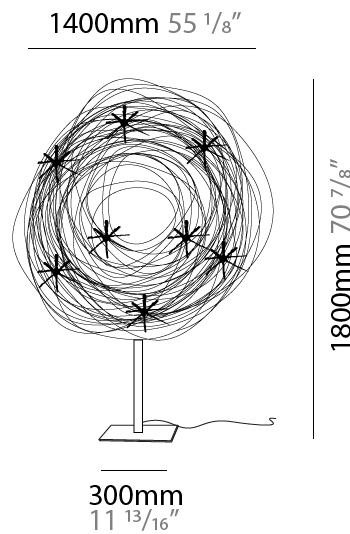

CONFUSIONE PORTABLE

D134048

base number

1. To build a product code in our configurator select the specify button on the base model # product page
2. To build a manual product code on this datasheet choose from the options listed below in blue font and add the suffix to the base model #

GENERAL

Series: Confusione
Brand: Knikerboker
Division: Design
Mounting Type: Portable
Mounting Location: Floor
Subcategory: Floor

PHYSICAL

Shape: Curves
Length (mm): 1400
Length (in): 55 1/8
Width (mm): 300
Width (in): 11 13/16
Height (mm): 1800
Height (in): 70 7/8
Light Distribution: Direct / Indirect
Fixture Finish: ANA
Fixture Material: Anodized Aluminum
Cable Details: Anodized Aluminum Wire 1400mm / 55 1/8"
Upon Request: Bolt Down

ELECTRICAL

Number of Lamps: 40
Lamp Type: LED
Input Wattage (W): 48
Bulb Included: Bulb Included
Total Output Wattage (W): 40
Max. Wattage Per Lamp (W): 1
Lamp Base: G4
Dimming: Non-Dimmable
Driver Included: Yes
Driver Location: Integrated
Driver Type: Constant Voltage - Universal
Driver Class: Class 2
Input Voltage (V): 120 - 277
Output Voltage (V): 12
Lamp Voltage (V): 12
Upon Request: Integral Non-dimming 277Vac

LED

Color Temperature (°K): 3000
Max. Delivered Lumen (lm): 3200
CRI: >80 CRI

OPTICAL

RATINGS AND CERTIFICATIONS

Certified By: Certified for North American Standards
IP rating: IP20

PROJECT
TYPE
SPECIFIER
QUANTITY
DATE