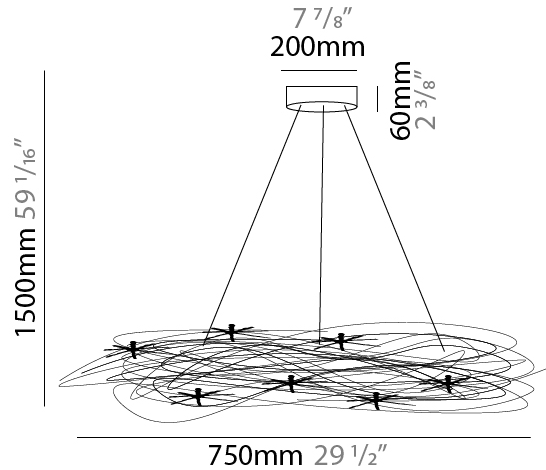

PROJECT	
TYPE	
SPECIFIER	
QUANTITY	
DATE	

CONFUSIONE SUSPENSION

D131000

base number

1. To build a product code in our configurator select the specify button on the base model # product page
2. To build a manual product code on this datasheet choose from the options listed below in blue font and add the suffix to the base model #

GENERAL

Series: Confusione
Brand: Knikerboker
Division: Design
Mounting Type: Suspension
Mounting Location: Ceiling
Subcategory: Ambient

PHYSICAL

Shape: Curves
Diameter (mm): 750
Diameter (in): 29 1/2
Height (mm): 1500
Height (in): 59 1/16
Max. Overall Height (mm): 1500
Max. Overall Height (in): 59 1/16
Light Distribution: Direct / Indirect
Fixture Finish: ANA
Fixture Material: Anodized Aluminum
Cable Details: 3 Steel Cable 2000mm

ELECTRICAL

Number of Lamps: 10
Lamp Type: LED
Bulb Included: Bulb Included
Total Output Wattage (W): 10
Max. Wattage Per Lamp (W): 1
Lamp Base: G4
Dimming: Non-Dimmable
Driver Included: Yes
Driver Location: Integrated
Driver Type: Constant Voltage - 120Vac
Driver Class: Class 2
Input Voltage (V): 120 - 277
Output Voltage (V): 12
Lamp Voltage (V): 12
Upon Request: (Not included - see components) Remote: 0-10Vdc dimming / Phase dimming @120Vac only / 277Vac

LED

Number of LEDs: 10
Color Temperature (°K): 3000
Max. Delivered Lumen (lm): 800
CRI: >80 CRI

OPTICAL

RATINGS AND CERTIFICATIONS

Certified By: Certified for North American Standards
IP rating: IP20