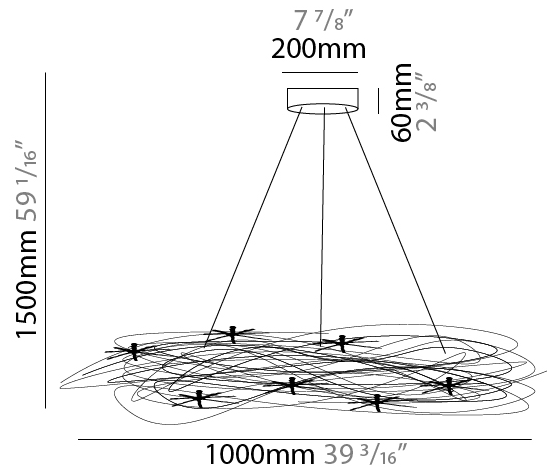

CONFUSIONE SUSPENSION

D131272

base number

1. To build a product code in our configurator select the specify button on the base model # product page
2. To build a manual product code on this datasheet choose from the options listed below in blue font and add the suffix to the base model #

GENERAL

Series: Confusione
Brand: Knikerboker
Division: Design
Mounting Type: Suspension
Mounting Location: Ceiling
Subcategory: Ambient

PHYSICAL

Shape: Round
Diameter (mm): 1000
Diameter (in): 39 ³/₈
Extension (mm): 2000
Extension (in): 78 ³/₄
Light Distribution: Direct / Indirect
Fixture Finish: ANA
Fixture Material: Anodized Aluminum
Cable Details: Silicon Cable 2000mm / 78 3/4

ELECTRICAL

Number of Lamps: 25
Lamp Type: LED
Input Wattage (W): 30
Bulb Included: Bulb Included
Total Output Wattage (W): 25
Max. Wattage Per Lamp (W): 1
Lamp Base: G4
Dimming: 0-10V Dimming / Phase Dimming (120Vac Only)
Driver Included: Yes
Driver Location: Integrated
Driver Type: Constant Voltage - Universal
Driver Class: Class 2
Input Voltage (V): 120 - 277
Output Voltage (V): 12
Lamp Voltage (V): 12
Upon Request: (Not included - see components) Remote: 0-10Vdc dimming / Phase dimming @120Vac only / (Included) Integral Non-dimming 277Vac

LED

Color Temperature (°K): 3000
Max. Delivered Lumen (lm): 2000
CRI: >80 CRI

OPTICAL

RATINGS AND CERTIFICATIONS

Certified By: CSA Certified to UL and CSA Standards
IP rating: IP20