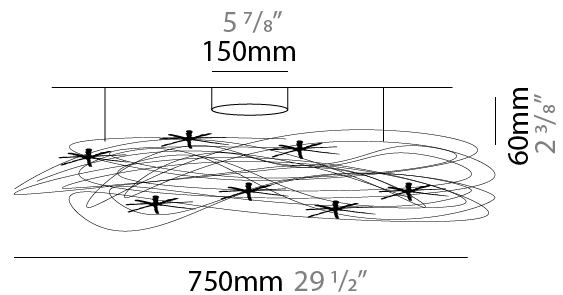

PROJECT
TYPE
SPECIFIER
QUANTITY
DATE

CONFUSIONE SURFACE

D132001

base number

1. To build a product code in our configurator select the specify button on the base model # product page
2. To build a manual product code on this datasheet choose from the options listed below in blue font and add the suffix to the base model #

GENERAL

Series: Confusione
Brand: Knikerboker
Division: Design
Mounting Type: Surface
Mounting Location: Ceiling
Subcategory: Ambient

PHYSICAL

Shape: Round
Diameter (mm): 750
Diameter (in): 29 1/2
Light Distribution: Direct / Indirect
Fixture Finish: ANA
Fixture Material: Aluminum

ELECTRICAL

Number of Lamps: 10
Lamp Type: LED
Input Wattage (W): 12
Bulb Included: Bulb Included
Total Output Wattage (W): 10
Max. Wattage Per Lamp (W): 1
Lamp Base: G4
Dimming: 0-10V Dimming / Phase Dimming (120Vac Only)
Driver Included: Yes
Driver Location: Integrated
Driver Type: Constant Voltage - Universal
Driver Class: Class 2
Input Voltage (V): 120 - 277
Output Voltage (V): 12
Upon Request: (Not included - see components) Remote: 0-10Vdc dimming / Phase dimming @120Vac only / (Included) Integral: Non-dimming 277Vac

LED

Number of LEDs: 10
Color Temperature (°K): 3000
Max. Delivered Lumen (lm): 800

OPTICAL

RATINGS AND CERTIFICATIONS

Certified By: CSA Certified to UL and CSA Standards
IP rating: IP20