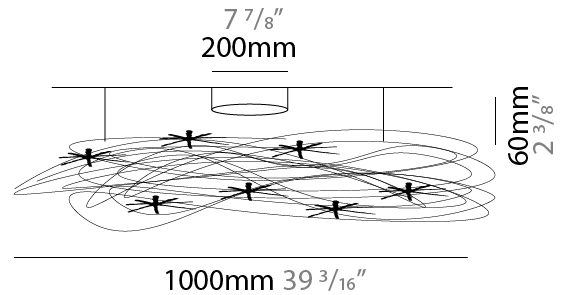

PROJECT
TYPE
SPECIFIER
QUANTITY
DATE

CONFUSIONE SURFACE

D132002

base number

1. To build a product code in our configurator select the specify button on the base model # product page
2. To build a manual product code on this datasheet choose from the options listed below in blue font and add the suffix to the base model #

GENERAL

Series: Confusione
Brand: Knikerboker
Division: Design
Mounting Type: Surface
Mounting Location: Ceiling
Subcategory: Ambient

PHYSICAL

Shape: Round
Diameter (mm): 1000
Diameter (in): 39 ³/₈
Light Distribution: Direct / Indirect
Fixture Finish: ANA
Fixture Material: Aluminum

ELECTRICAL

Number of Lamps: 15
Lamp Type: LED
Input Wattage (W): 18
Bulb Included: Bulb Included
Total Output Wattage (W): 15
Max. Wattage Per Lamp (W): 1
Lamp Base: G4
Dimming: 0-10V Dimming / Phase Dimming (120Vac Only)
Driver Included: Yes
Driver Location: Integrated
Driver Type: Constant Voltage - Universal
Driver Class: Class 2
Input Voltage (V): 120 - 277
Output Voltage (V): 12
Upon Request: (Not included - see components) Remote: 0-10Vdc dimming / Phase dimming @120Vac only / (Included) Integral: Non-dimming 277Vac

LED

Number of LEDs: 15
Color Temperature (°K): 3000
Max. Delivered Lumen (lm): 1200
CRI: >80 CRI

OPTICAL

RATINGS AND CERTIFICATIONS

Certified By: CSA Certified to UL and CSA Standards
IP rating: IP20