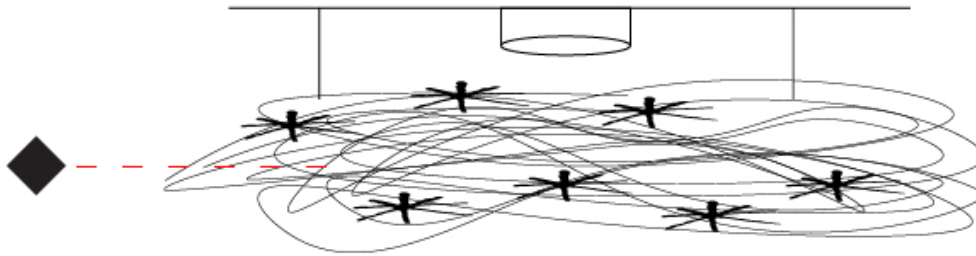

D132001

PROJECT

TYPE

SPECIFIER

QUANTITY

DATE