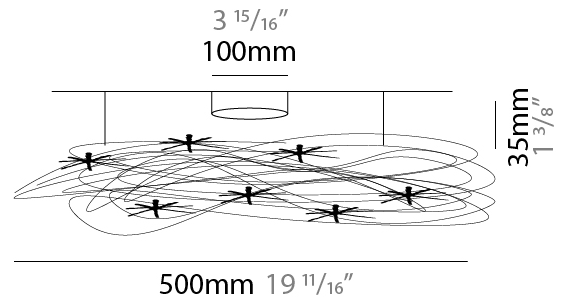

PROJECT	
TYPE	
SPECIFIER	
QUANTITY	
DATE	

CONFUSIONE SURFACE

D132000

base number

1. To build a product code in our configurator select the specify button on the base model # product page
2. To build a manual product code on this datasheet choose from the options listed below in blue font and add the suffix to the base model #

GENERAL

Series: Confusione
Brand: Knikerboker
Division: Design
Mounting Type: Surface
Mounting Location: Ceiling
Subcategory: Ambient

PHYSICAL

Shape: Round
Diameter (mm): 500
Diameter (in): 19 ¹¹/₁₆
Light Distribution: Direct / Indirect
Fixture Finish: ANA
Fixture Material: Aluminum

ELECTRICAL

Number of Lamps: 10
Lamp Type: LED
Input Wattage (W): 12
Bulb Included: Bulb Included
Total Output Wattage (W): 10
Max. Wattage Per Lamp (W): 1
Lamp Base: G4
Dimming: 0-10V Dimming / Phase Dimming (120Vac Only)
Driver Included: Yes
Driver Location: Integrated
Driver Type: Constant Voltage - Universal
Driver Class: Class 2
Input Voltage (V): 120 - 277
Output Voltage (V): 12
Upon Request: (Not included - see components) Remote: 0-10Vdc dimming / Phase dimming @120Vac only / (Included) Integral: Non-dimming 277Vac

LED

Color Temperature (°K): 3000
Max. Delivered Lumen (lm): 800
CRI: >80 CRI

OPTICAL

RATINGS AND CERTIFICATIONS

Certified By: CSA Certified to UL and CSA Standards
IP rating: IP20