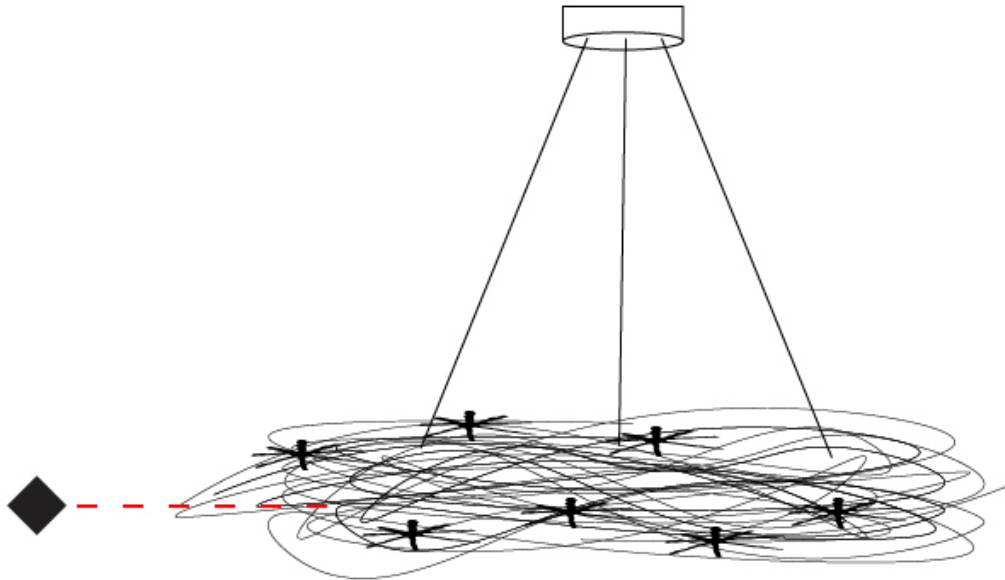

CONFUSIONE SUSPENSION

D131145

PROJECT

TYPE

SPECIFIER

QUANTITY

DATE

D