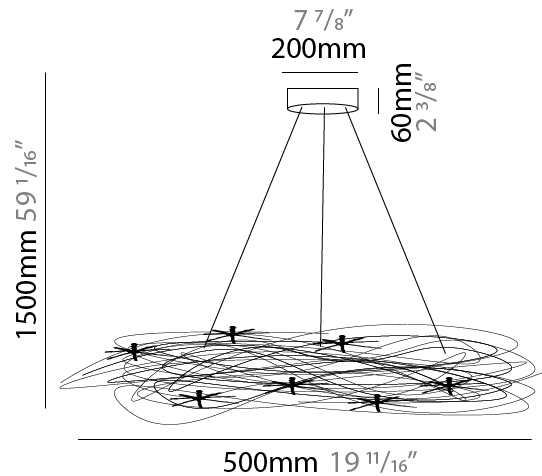

PROJECT	_____
TYPE	_____
SPECIFIER	_____
QUANTITY	_____
DATE	_____

CONFUSIONE SUSPENSION

D131145

base number

1. To build a product code in our configurator select the specify button on the base model # product page
2. To build a manual product code on this datasheet choose from the options listed below in blue font and add the suffix to the base model #

GENERAL

Series: Confusione
Brand: Knikerboker
Division: Design
Mounting Type: Suspension
Mounting Location: Ceiling
Subcategory: Pendant

PHYSICAL

Shape: Round
Diameter (mm): 500
Diameter (in): 19 11/16
Light Distribution: Direct / Indirect
Fixture Material: Anodized Aluminum
Cable Details: 3 Steel Cable 1500m / 59 1/16"

ELECTRICAL

Number of Lamps: 10
Lamp Type: LED
Bulb Included: Bulb Included
Total Output Wattage (W): 10
Max. Wattage Per Lamp (W): 1
Lamp Base: G4
Dimming: 0-10V Dimming / Phase Dimming (120Vac Only)
Driver Included: Yes
Driver Location: Remote
Driver Type: Constant Voltage - 120Vac
Driver Class: Class 2
Input Voltage (V): 120 - 277
Output Voltage (V): 12
Upon Request: (Not included - see components) Remote: 0-10Vdc dimming / Phase dimming @120Vac only / 277Vac

LED

OPTICAL

RATINGS AND CERTIFICATIONS

Certified By: Certified for North American Standards
IP rating: IP20