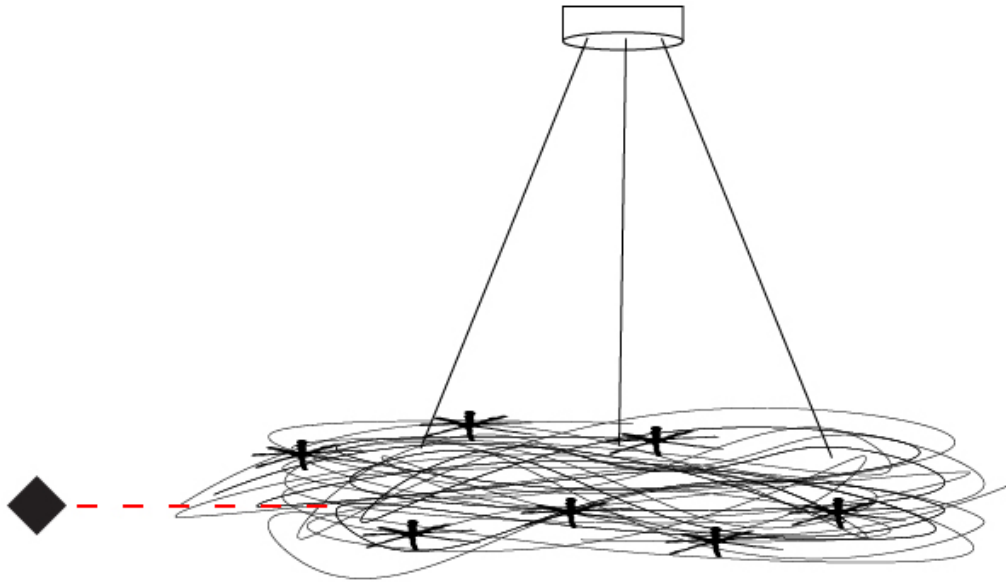

D131272

PROJECT

TYPE

SPECIFIER

QUANTITY

DATE

D