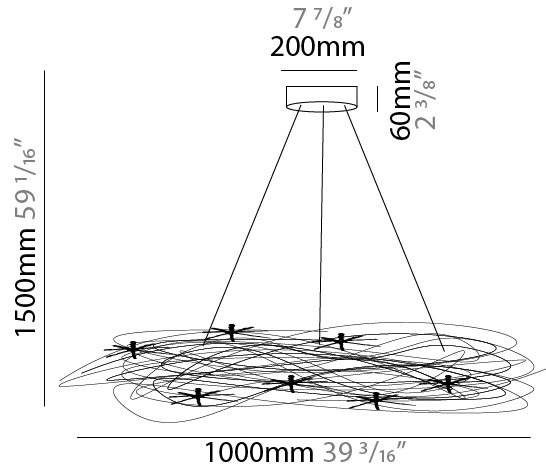

CONFUSIONE SUSPENSION

D131272

base number

1. To build a product code in our configurator select the specify button on the base model # product page
2. To build a manual product code on this datasheet choose from the options listed below in blue font and add the suffix to the base model #

GENERAL

Series: Confusione
Brand: Knikerboker
Division: Design
Mounting Type: Suspension
Mounting Location: Ceiling
Subcategory: Ambient

PHYSICAL

Shape: Round
Diameter (mm): 1000
Diameter (in): 39 ³/₈
Extension (mm): 2000
Extension (in): 78 ³/₄
Light Distribution: Direct / Indirect
Fixture Finish: ANA
Fixture Material: Anodized Aluminum
Cable Details: Silicon Cable 2000mm / 78 3/4

ELECTRICAL

Number of Lamps: 25
Lamp Type: LED
Input Wattage (W): 30
Bulb Included: Bulb Included
Total Output Wattage (W): 25
Max. Wattage Per Lamp (W): 1
Lamp Base: G4
Dimming: 0-10V Dimming / Phase Dimming (120Vac Only)
Driver Included: Yes
Driver Location: Integrated
Driver Type: Constant Voltage - Universal
Driver Class: Class 2
Input Voltage (V): 120 - 277
Output Voltage (V): 12
Lamp Voltage (V): 12
Upon Request: (Not included - see components) Remote: 0-10Vdc dimming / Phase dimming @120Vac only / (Included) Integral Non-dimming 277Vac

LED

Color Temperature (°K): 3000
Max. Delivered Lumen (lm): 2000
CRI: >80 CRI

OPTICAL

RATINGS AND CERTIFICATIONS

Certified By: CSA Certified to UL and CSA Standards
IP rating: IP20