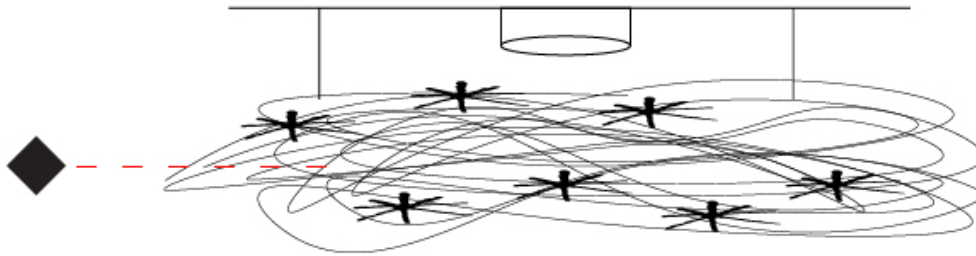

D132001

PROJECT

TYPE

SPECIFIER

QUANTITY

DATE

D