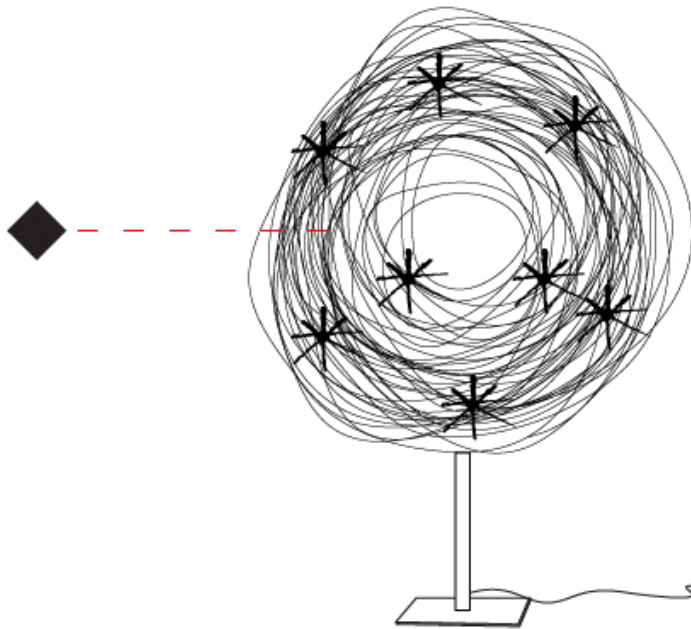

CONFUSIONE PORTABLE

D134048

PROJECT

TYPE

SPECIFIER

QUANTITY

DATE

D