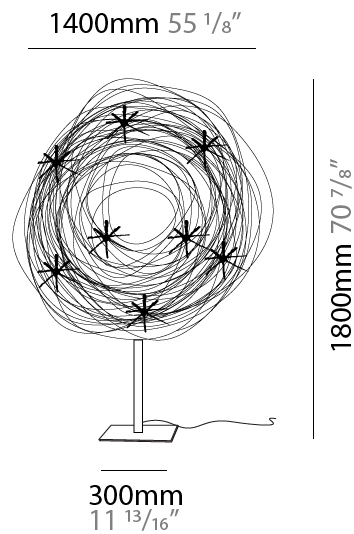

PROJECT
TYPE
SPECIFIER
QUANTITY
DATE

CONFUSIONE PORTABLE

D134048

base number

1. To build a product code in our configurator select the specify button on the base model # product page
2. To build a manual product code on this datasheet choose from the options listed below in blue font and add the suffix to the base model #

GENERAL

Series: Confusione
Brand: Knikerboker
Division: Design
Mounting Type: Portable
Mounting Location: Floor
Subcategory: Floor

PHYSICAL

Shape: Curves
Length (mm): 1400
Length (in): 55 1/8
Width (mm): 300
Width (in): 11 13/16
Height (mm): 1800
Height (in): 70 7/8
Light Distribution: Direct / Indirect
Fixture Finish: ANA
Fixture Material: Anodized Aluminum
Cable Details: Anodized Aluminum Wire 1400mm / 55 1/8"
Upon Request: Bolt Down

ELECTRICAL

Number of Lamps: 40
Lamp Type: LED
Input Wattage (W): 48
Bulb Included: Bulb Included
Total Output Wattage (W): 40
Max. Wattage Per Lamp (W): 1
Lamp Base: G4
Dimming: Non-Dimmable
Driver Included: Yes
Driver Location: Integrated
Driver Type: Constant Voltage - Universal
Driver Class: Class 2
Input Voltage (V): 120 - 277
Output Voltage (V): 12
Lamp Voltage (V): 12
Upon Request: Integral Non-dimming 277Vac

LED

Color Temperature (°K): 3000
Max. Delivered Lumen (lm): 3200
CRI: >80 CRI

OPTICAL

RATINGS AND CERTIFICATIONS

Certified By: Certified for North American Standards
IP rating: IP20