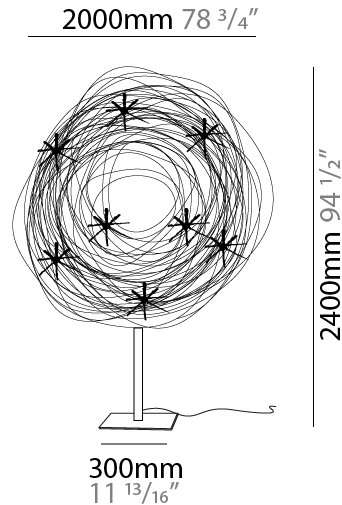

GENERAL

Series: Confusione
 Brand: Knikerboker
 Division: Design
 Mounting Type: Portable
 Mounting Location: Floor
 Subcategory: Floor

PHYSICAL

Shape: Curves
 Length (mm): 1400
 Length (in): 55 1/8
 Width (mm): 300
 Width (in): 11 13/16
 Height (mm): 1800
 Height (in): 70 7/8
 Light Distribution: Direct / Indirect
 Fixture Finish: ANA
 Fixture Material: Anodized Aluminum
 Cable Details: Anodized Aluminum Wire 1400mm / 55 1/8"
 Upon Request: Bolt Down

GENERAL

Series: Confusione
 Brand: Knikerboker
 Division: Design
 Mounting Type: Portable
 Mounting Location: Floor
 Subcategory: Floor

PHYSICAL

Shape: Curves
 Length (mm): 2000
 Length (in): 78 3/4
 Width (mm): 300
 Width (in): 11 13/16
 Height (mm): 2400
 Height (in): 94 1/2
 Light Distribution: Direct / Indirect
 Fixture Finish: ANA
 Fixture Material: Anodized Aluminum
 Upon Request: Bolt Down

LED

Color Temperature (°K): 3000
 Max. Delivered Lumen (lm): 4000
 CRI: >80 CRI

OPTICAL

RATINGS AND CERTIFICATIONS

Certified By: Certified for North American Standards
 IP rating: IP20

PROJECT
TYPE
SPECIFIER
QUANTITY
DATE